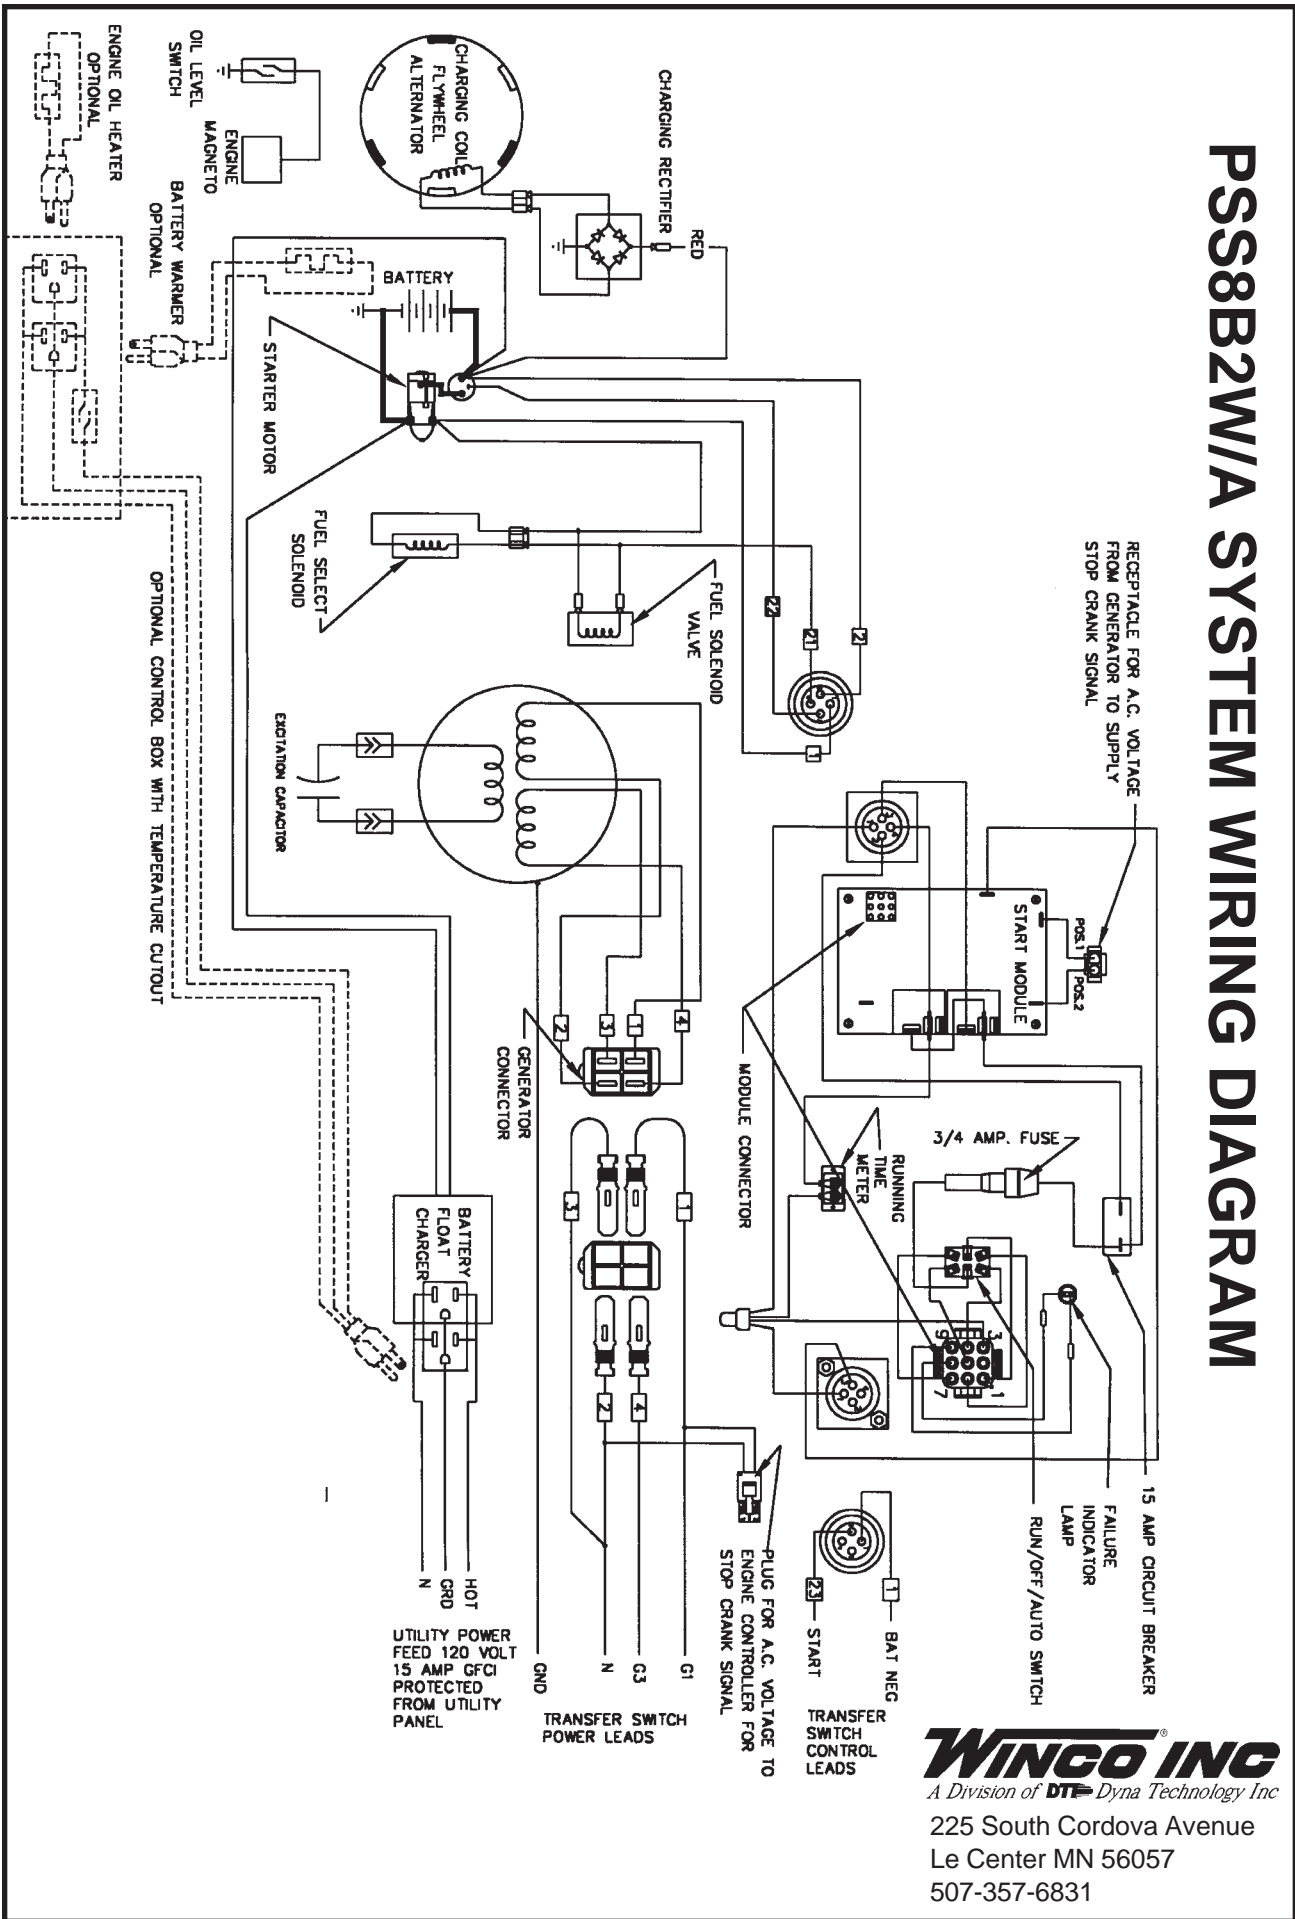

PSS8B2W/A SYSTEM WIRING DIAGRAM

WINGO INC
A Division of DTE-Dyna Technology Inc

225 South Cordova Avenue
Le Center MN 56057
507-357-6831