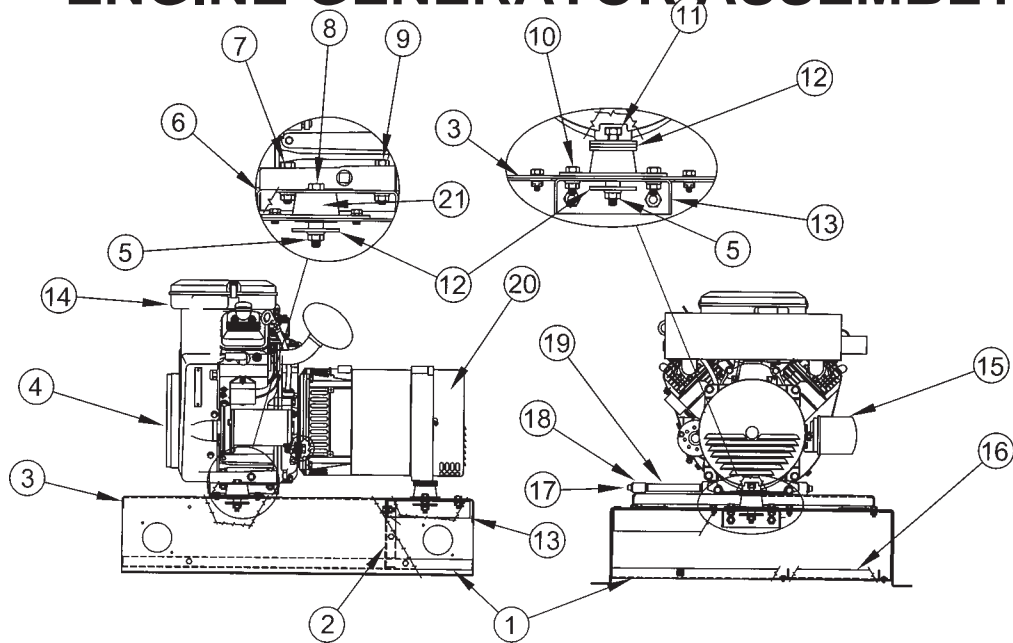

## ILLUSTRATED PARTS LISTS

**PSS8B4W/A**  
**PSS8B2W/A**

### CUSTOMER CONNECTION BOX

<u>REF#</u>	<u>PART NUMBER</u>	<u>QTY</u>	<u>DESCRIPTION</u>
1	REFERENCE	1	AC Power Harness
2	53644-000	1	#10 X 3/8 Self Tapping Screw
3	300278-411	1	Terminal Box
4	300321-410	1	Terminal Box Side Cover
5	23917-000	1	Grommet
6	300309-410	1	Terminal Box Divider
7	300308-410	1	Hold Down Bracket
8	16287-000	1	Battery Charger
9	24749-000	1	Duplex Receptacle
10	23917-000	1	Grommet
NI	300310-410	1	Terminal Box Cover
NI	Not Illustrated		

# ENGINE GENERATOR ASSEMBLY

<u>REF#</u>	<u>PART NUMBER</u>	<u>QTY</u>	<u>DESCRIPTION</u>
1	15637-401	1	Base Channel
2	16344-001	1	Generator Support
3	16341-403	1	Base
4	16288-000	1	Engine, Briggs and Stratton Model 304447-0322-E1
5	16250-000	3	3/8-16 Hex Flange Nut
6	15636-403	1	Engine Support Channel
7	468-000	2	5/16-18 X 1-1/2 Hex Head Bolt
8	91658-006	2	3/8-16 X 2-1/4 Hex Head Bolt
9	9416-000	2	5/16-18 X 1-3/4 Hex Head Bolt
10	467-000	6	5/16-18 X 3/4 Hex Head Bolt
11	91658-008	1	3/8-16 X 2-3/4 Hex Head Bolt
12	98806-000	6	3/8" I.D. X 2" O.D. Flat Washer
13	16345-401	1	Generator Support Extension
14	B&S 841194	1	Air Filter
15	B&S 842921	1	Oil Filter
16	16358-402	1	Battery Tray
17	643-000	1	3/8" Pipe Plug
18	21857-001	1	3/8" Pipe Coupling
19	16456-011	1	3/8" X 6" Pipe Nipple
20	16346-003	1	Generator, Mecc Alt Spa Model AR2-130/2
21	98807-000	3	Shock Mount
NI	16346-312	1	Capacitor, 40mf, 425V
NI	B&S 491055s	2	Spark Plugs
NI	Not Illustrated		