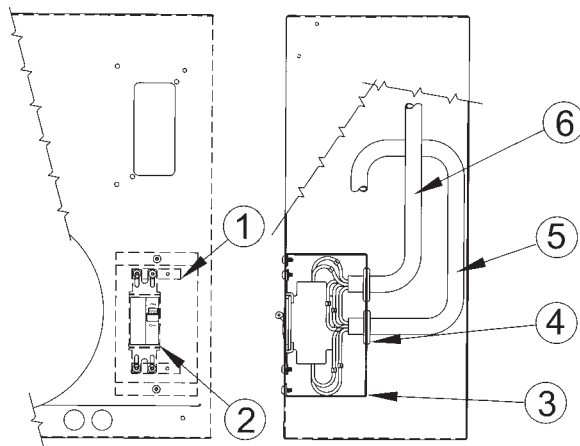

CIRCUIT BREAKER INSTALLATION

REF #	PART NUMBER	QTY	DESCRIPTION
1	64045-010	2	Mounting Strap
2	57030-002	1	Circuit Breaker, 30 A, 240 V
3	300278-7	1	Circuit Breaker Box
4	62486-000	2	Grommet
5	15757-008	1	AC Power Harness (to cust. conn. Box)
6	15757-009	1	AC Power Harness (to generator)