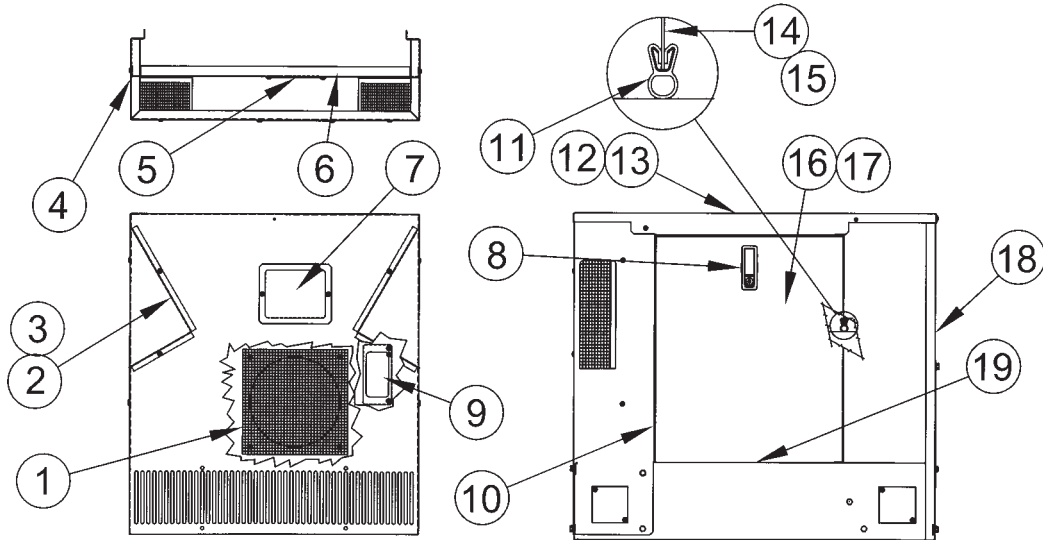

ENCLOSURE ASSEMBLY

<u>REF #</u>	<u>PART NUMBER</u>	<u>QTY</u>	<u>DESCRIPTION</u>
1	91644-007	1	Engine Air Intake Screen
2	16353-401	1*	Air Inlet Duct
3	91644-006	2	Air Inlet Duct Screen
4	15670-401	1	Front Housing
5	300274-410	1	Engine Compartment Divider Cover
6	16354-400	1	Engine Compartment Divider
7	16361-401	1	Front Panel Cover
8	95229-005	2	Door Latch
9	16440-400	1	Heater Control Cover Plate
10	15681-402	2	Door Stop
11	15287-013	2	Air Seal 16.75"
12	15677-402	1	Roof
13	99788-443	1	Roof Foam
14	16355-401	1	Right Generator Divider
15	16355-402	1	Left Generator Divider
16	16360-400	2	Door
17	99788-444	2	Door Foam
18	15671-405	1	Rear Housing
19	62912-000	11.5 FT	Weather Stripping

*

Contains both Air Ducts