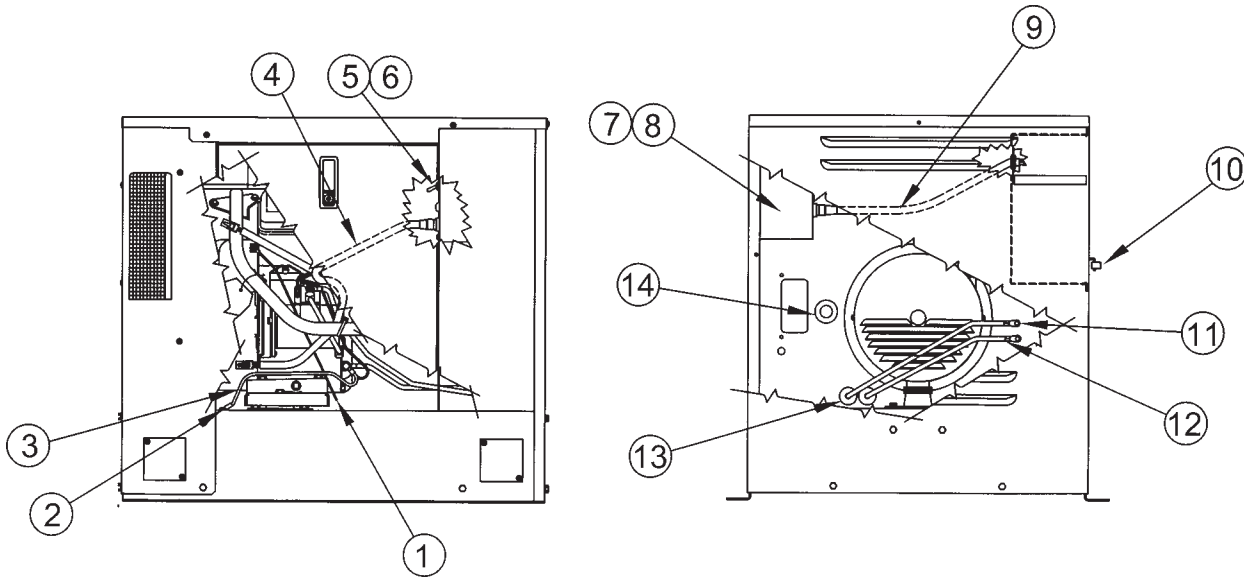

DC CONNECTIONS AND CONTROLS

<u>REF#</u>	<u>PART NUMBER</u>	<u>QTY</u>	<u>DESCRIPTION</u>
1	52131-022	1	Lead Wire, Oil Pressure Switch
2	21698-001	3	# 10 X 3/8 Self Tapping Screw
3	64903-001	1	Engine Ground Wire
4	15757-004	1	Engine Harness
5	71215-002	1	Toggle Switch, SPDT
6	95894-001	1	Toggle Switch, DP
7	15764-005	1	Engine Control Module, 4 Wire
8	15764-007	1*	Engine Control Module, 2 Wire
9	15757-005	1	Remote Harness
10	48042-000	1	Ground Lug
11	15757-026	1	Positive Battery Cable
12	15757-012	1	Negative Battery Cable
13	23917-002	2	Grommet
14	Reference	1	Grommet

*Optional with two wire start kit