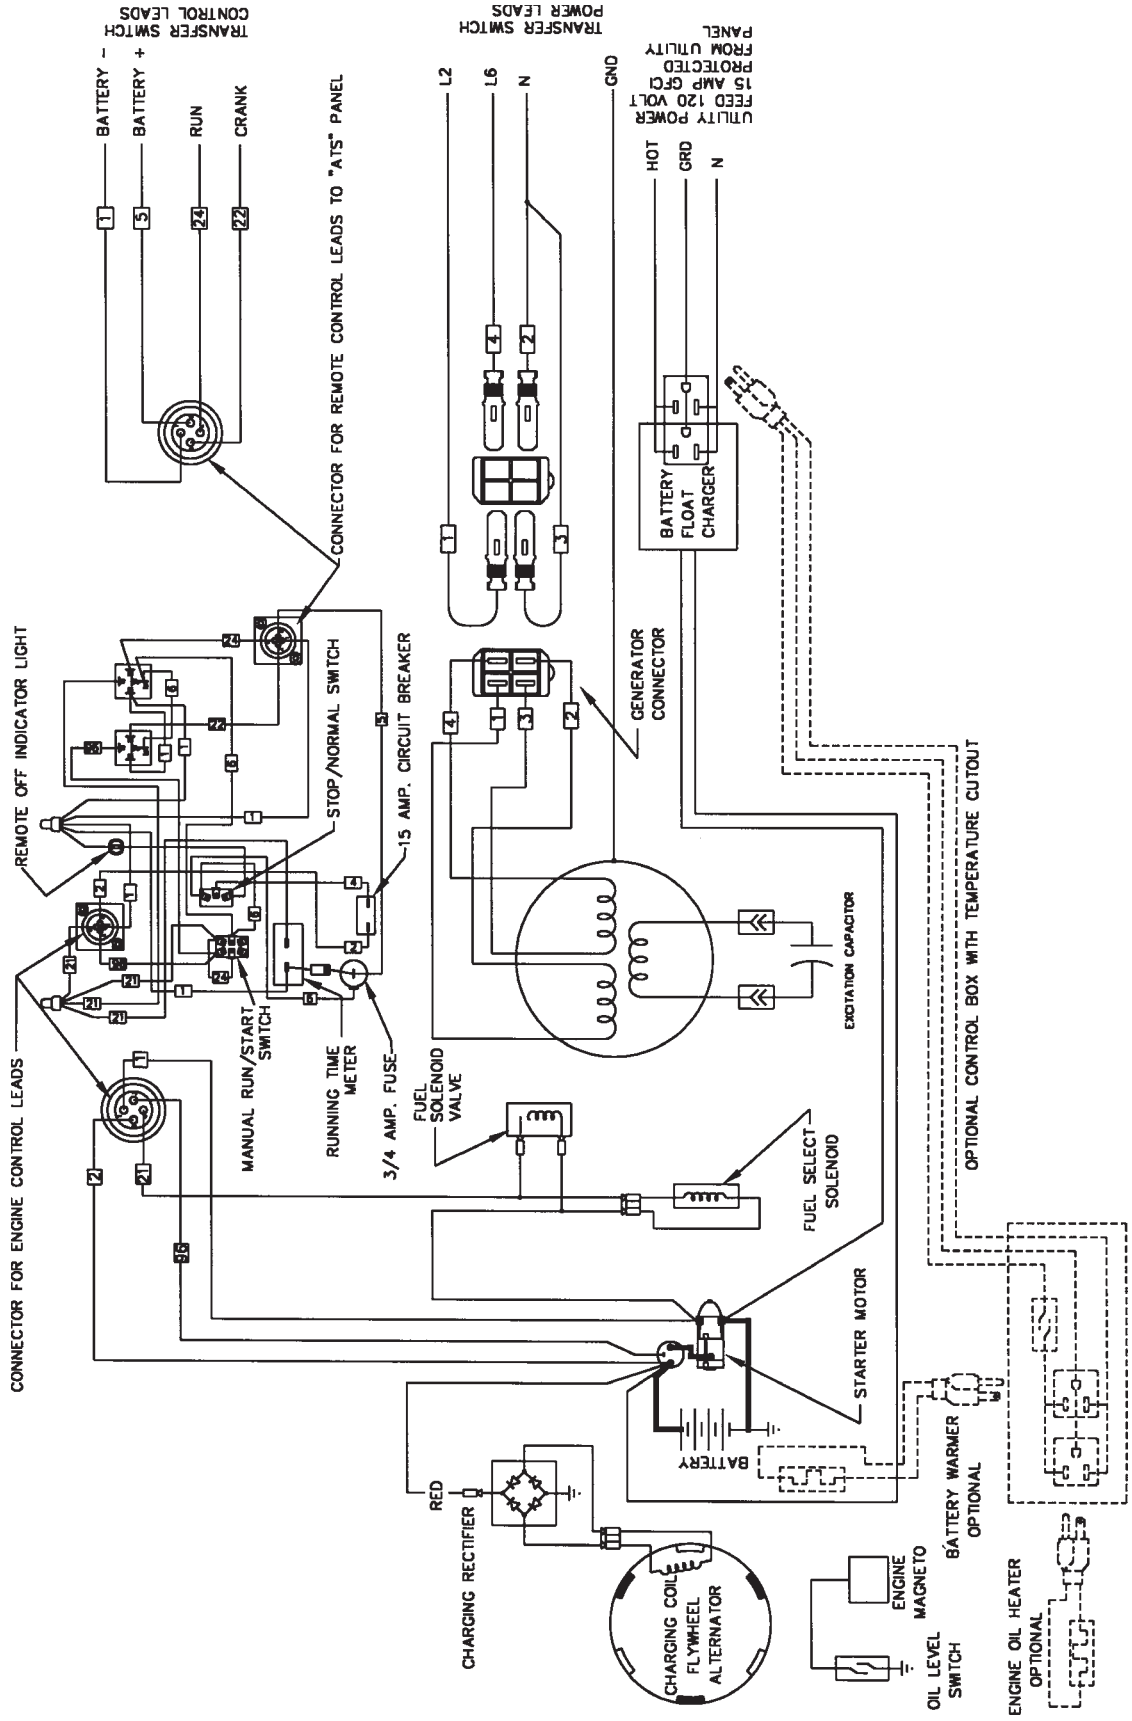

PSS8B4W/A SYSTEM WIRING DIAGRAM