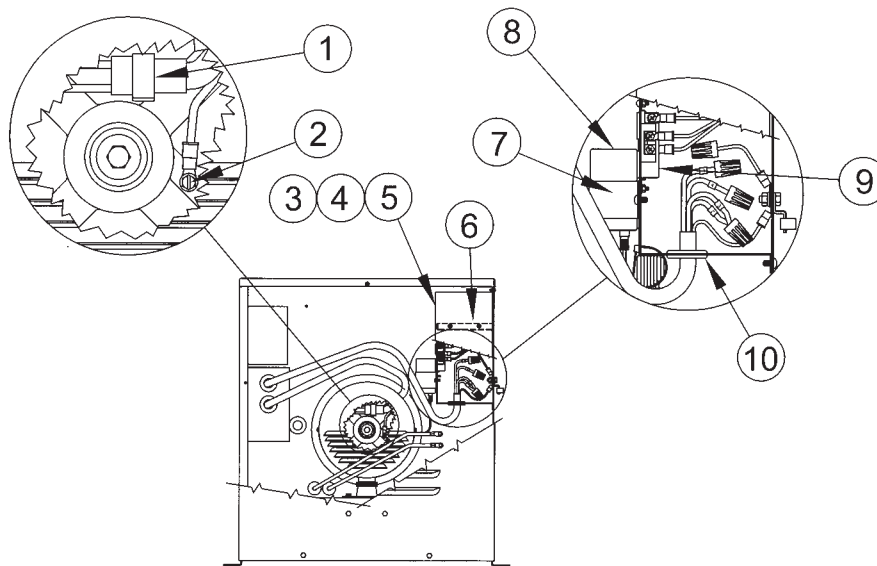

## ILLUSTRATED PARTS LISTS

**PSS8B4W/A**  
**PSS8B2W/A**

### CUSTOMER CONNECTION BOX

<u>REF#</u>	<u>PART NUMBER</u>	<u>QTY</u>	<u>DESCRIPTION</u>
1	REFERENCE	1	AC Power Harness
2	53644-000	1	#10 X 3/8 Self Tapping Screw
3	300278-411	1	Terminal Box
4	300321-410	1	Terminal Box Side Cover
5	23917-000	1	Grommet
6	300309-410	1	Terminal Box Divider
7	300308-410	1	Hold Down Bracket
8	16287-000	1	Battery Charger
9	24749-000	1	Duplex Receptacle
10	23917-000	1	Grommet
NI	300310-410	1	Terminal Box Cover
NI	Not Illustrated		

# ENGINE GENERATOR ASSEMBLY

<u>REF#</u>	<u>PART NUMBER</u>	<u>QTY</u>	<u>DESCRIPTION</u>
1	15637-401	1	Base Channel
2	16344-001	1	Generator Support
3	16341-403	1	Base
4	16288-000	1	Engine, Briggs and Stratton Model 304447-0322-E1
5	16250-000	3	3/8-16 Hex Flange Nut
6	15636-403	1	Engine Support Channel
7	468-000	2	5/16-18 X 1-1/2 Hex Head Bolt
8	91658-006	2	3/8-16 X 2-1/4 Hex Head Bolt
9	9416-000	2	5/16-18 X 1-3/4 Hex Head Bolt
10	467-000	6	5/16-18 X 3/4 Hex Head Bolt
11	91658-008	1	3/8-16 X 2-3/4 Hex Head Bolt
12	98806-000	6	3/8" I.D. X 2" O.D. Flat Washer
13	16345-401	1	Generator Support Extension
14	B&S 841194	1	Air Filter
15	B&S 842921	1	Oil Filter
16	16358-402	1	Battery Tray
17	643-000	1	3/8" Pipe Plug
18	21857-001	1	3/8" Pipe Coupling
19	16456-011	1	3/8" X 6" Pipe Nipple
20	16346-003	1	Generator, Mecc Alt Spa Model AR2-130/2
21	98807-000	3	Shock Mount
NI	16346-312	1	Capacitor, 40mf, 425V
NI	B&S 491055s	2	Spark Plugs
NI	Not Illustrated		