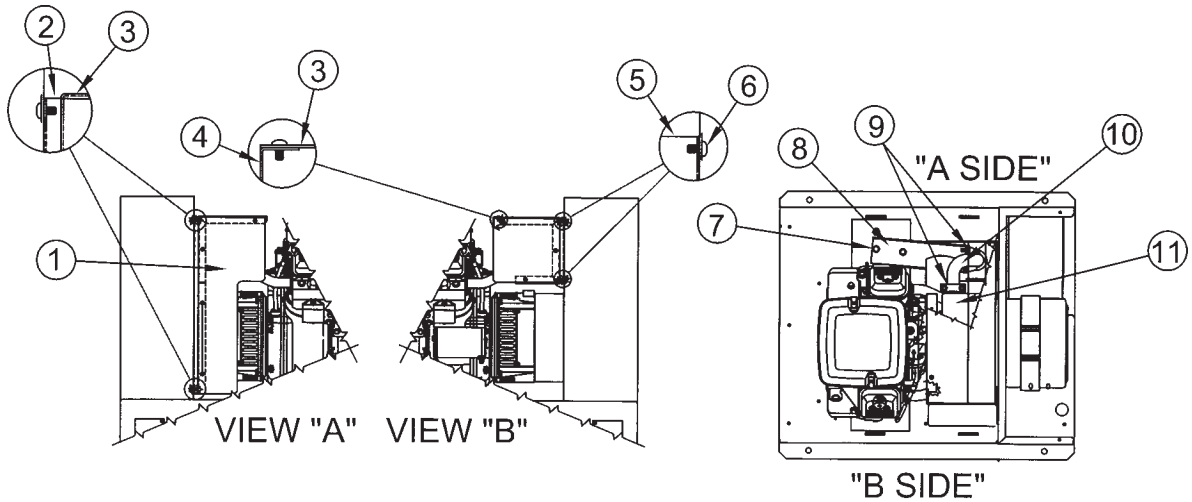

MUFFLER & EXHAUST SYSTEM

<u>REF#</u>	<u>PART NUMBER</u>	<u>QTY</u>	<u>DESCRIPTION</u>
1	16356-400	1	Heat Shield
2	16381-401	1	Right Heat Shield Support
3	16356-401	1	Muffler Heat Shield
4	16382-401	1	Engine Heat Shield
5	16381-402	1	Left Heat Shield Support
6	21698-001	14	#10 X 3/8 Self Tapping Screw
7	62173-001	2	5/16-1 x 1/2 Self Tapping Screw
8	16351-401	1	Tail Pipe Support
9	93489-014	2	1-1/8" Exhaust Clamp
10	16339-000	1	Exhaust Pipe
11	16401-000	1	Muffler B&S Part # 807965
NI	15769-002	1	Spark Arrestor (attach to item 10 with item 6)