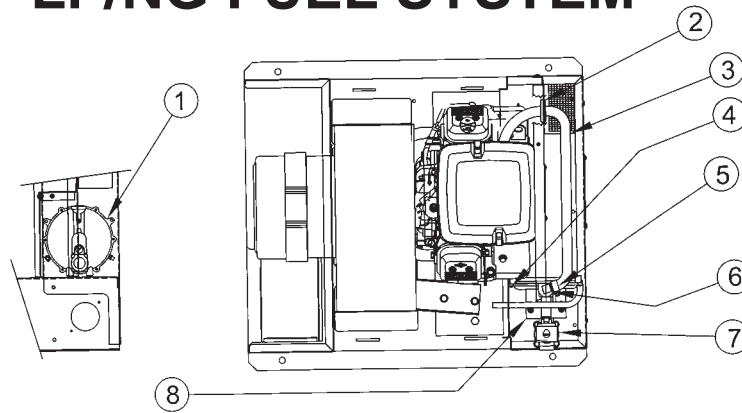

LP/NG FUEL SYSTEM

REF#	PART NUMBER	QTY	DESCRIPTION
1	55559-002	1	Regulator
2	16302-000	1	Grommet
3	23048-005	1	Hose (28.0")
4	16497-000	1	Fuel Inlet Box Panel
5	81018-008	2	Hose Clamp
6	92382-004	1	3/8 X 1/2 Brass Hose Fitting
7	42942-000	1	Fuel Solenoid
8	16496-000	1	Fuel Solenoid Mounting Plate