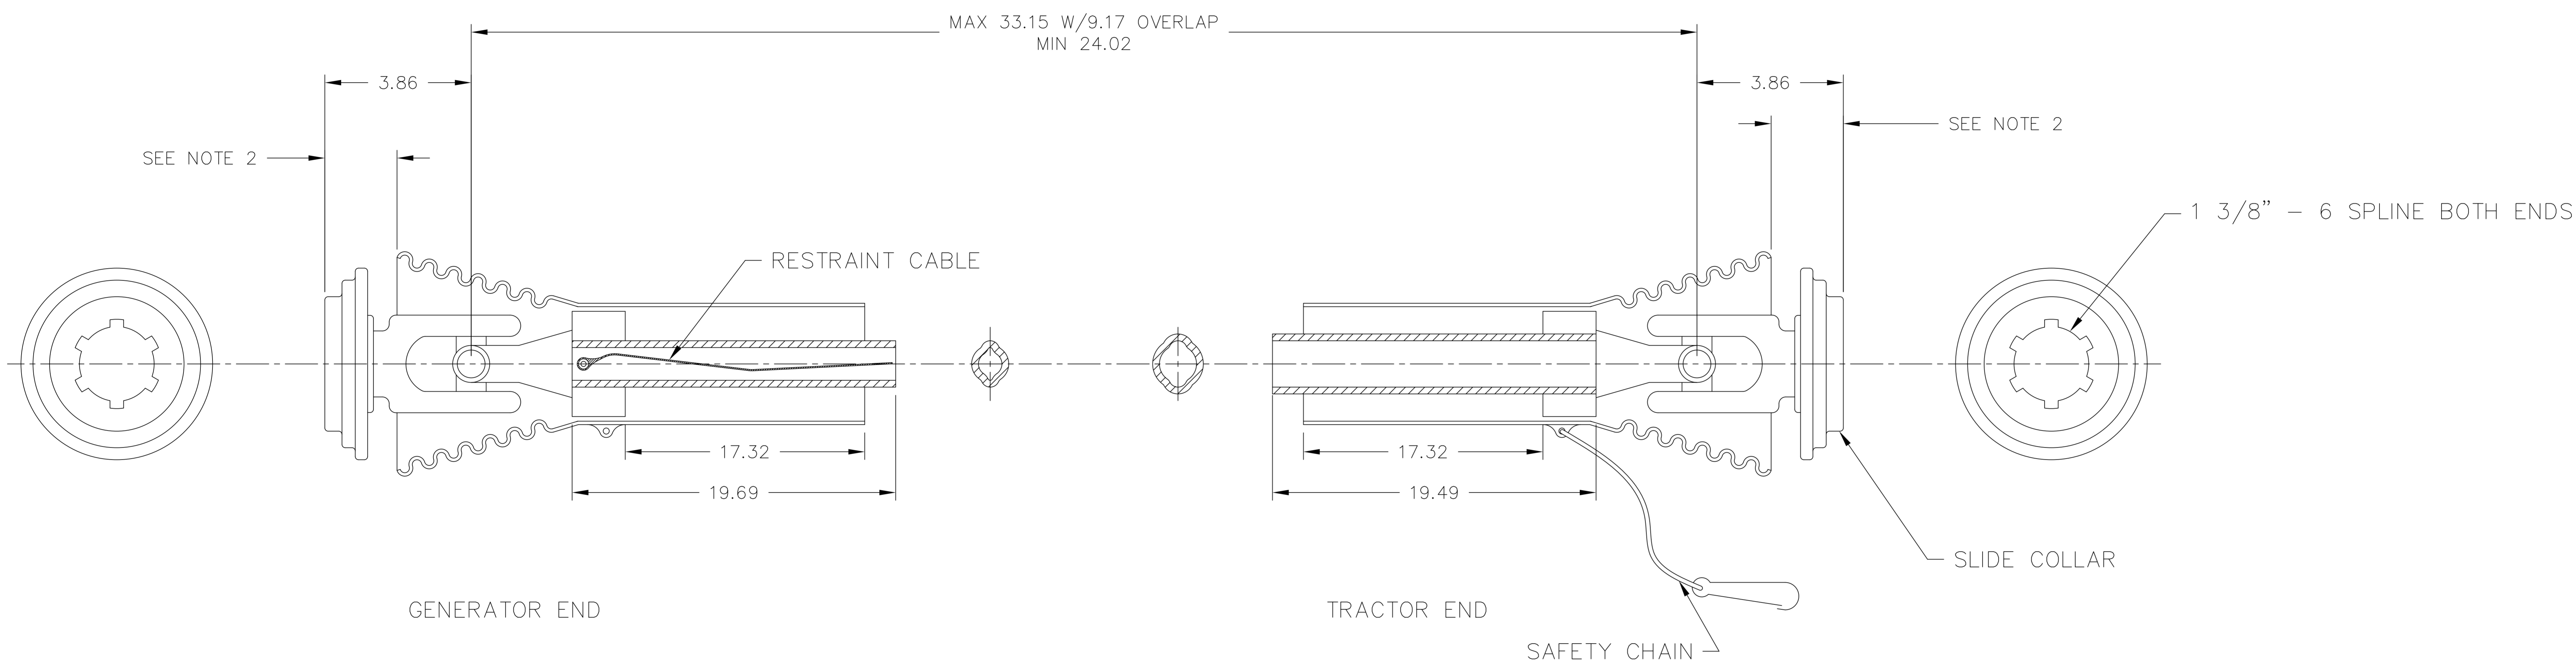

300228-100

SOLD WITH THREE POINT HITCH KIT (TPH241)
 FOR MODELS W10PTOS, W15PTOS (515 RPM)
 & 25PTOC (540 RPM ONLY)

THIS DRAWING CONTAINS PROPRIETARY INFORMATION BELONGING TO WINPOWER, UNAUTHORIZED USE IS PROHIBITED.	DRAWN BY	DATE	CH'KD BY	DATE	APP'D BY	DATE	SCALE
	DJR	5/16/14					
	MATERIAL:						
	FINISH		TITLE				
	ASS'Y		T-BAR SPEC SHEET				
MODEL	10 - 25 TPH				PART NO.		
WINPOWER					300228-100		