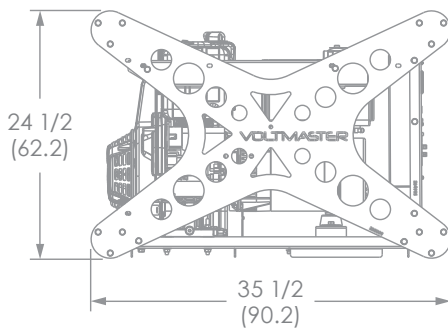

watts, max.	6000
watts, rated	5500
voltage	120/240
amperage	45.8/22.9
receptacles	(2) 120V/20A GFI duplex (1) 120V/30A Twist-Lock® (1) 240V/20A Twist-Lock
fuel capacity	5 gal. (18.9L)
run time	14 hrs. @ 50% load
weight	266 lbs. (120.7kg)
warranty	2 years