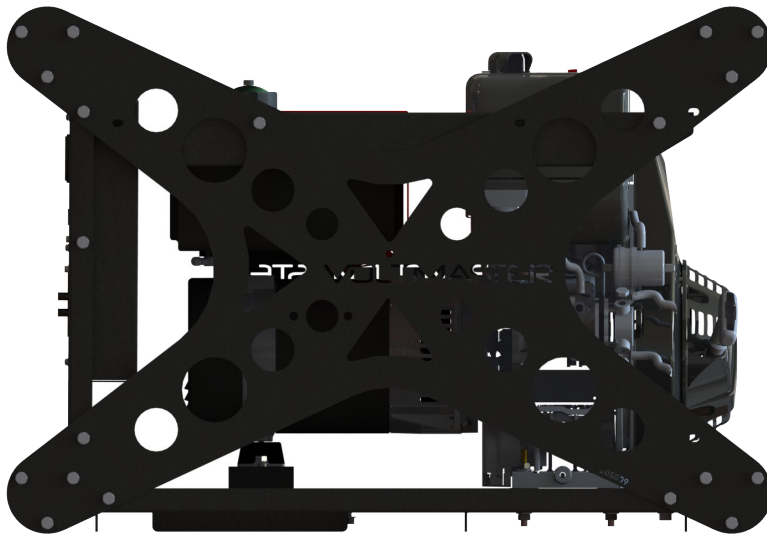

XDR60EL

DIESEL/RENTAL SERIES PORTABLE GENERATOR

- Individual circuit breakers
- Kohler® engine
- Electric start/recoil start
- Automatic low-oil shutdown
- Voltmeter
- Hour meter
- Heavy-duty frame
- Steel fuel tank
- Extended run time
- Easy maintenance

watts, max.	6000
watts, rated	5500
voltage	120/240
amperage	45.8/22.9
receptacles	(2) 120V/20A GFI duplex (1) 120V/30A Twist-Lock® (1) 240V/20A Twist-Lock
fuel capacity	5 gal. (18.9L)
run time	14 hrs. @ 50% load
weight	266 lbs. (120.7kg)
warranty	2 years