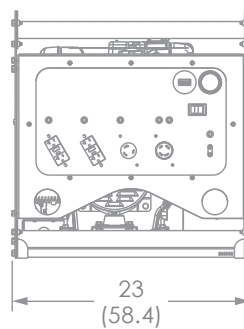

watts, max.	6000
watts, rated	5500
voltage	120/240
amperage	45.8/22.9
receptacles	(2) 120V/20A GFI duplex (1) 120V/30A Twist-Lock® (1) 240V/20A Twist-Lock
fuel capacity	5 gal. (18.9L)
run time	14 hrs. @ 50% load
weight	266 lbs. (120.7kg)
warranty	2 years