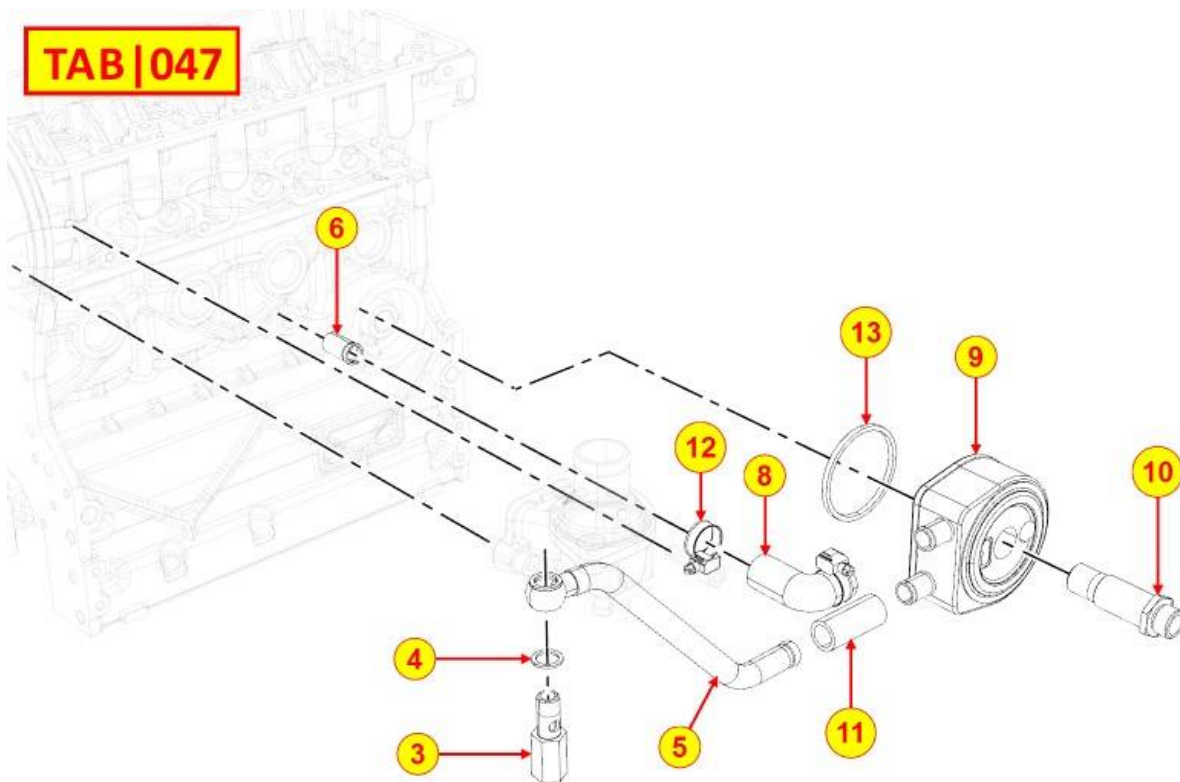

PAGURO - SPARE PARTS CATALOGUE
PAGURO 8500 - OIL COOLER

PAGURO - SPARE PARTS CATALOGUE
PAGURO 8500 - OIL COOLER

NO.	CODE:	DESCRIPTION	Q.TY
3	AD40LO2501154	Threaded adaptor on thermostat	1
4	AD40LO4670061	COPPER WASHER D19/14.2 1.5 THK	2
5	AD40LO9535131	SCAV.P. N	1
6	AD40LO9346037	Metal connector on crankcase	1
8	AD40LO9305097	Hose pipe (inlet oil cooler)	1
9	AD40LO7350374	OIL COOLER	1
10	AD40LO7265075	CONNECTOR TO FIX OIL COOLER/CARTRIDGE	1
11	AD40LO9305470	Rubber hose oil cooler return	1
12	AD40LO3630145	CLAMP .d.16-25 SX9C- W4 VITE TIPO	4
13	AD40LO1213543	SEAL RING FOR OIL RAD.7350.374	1