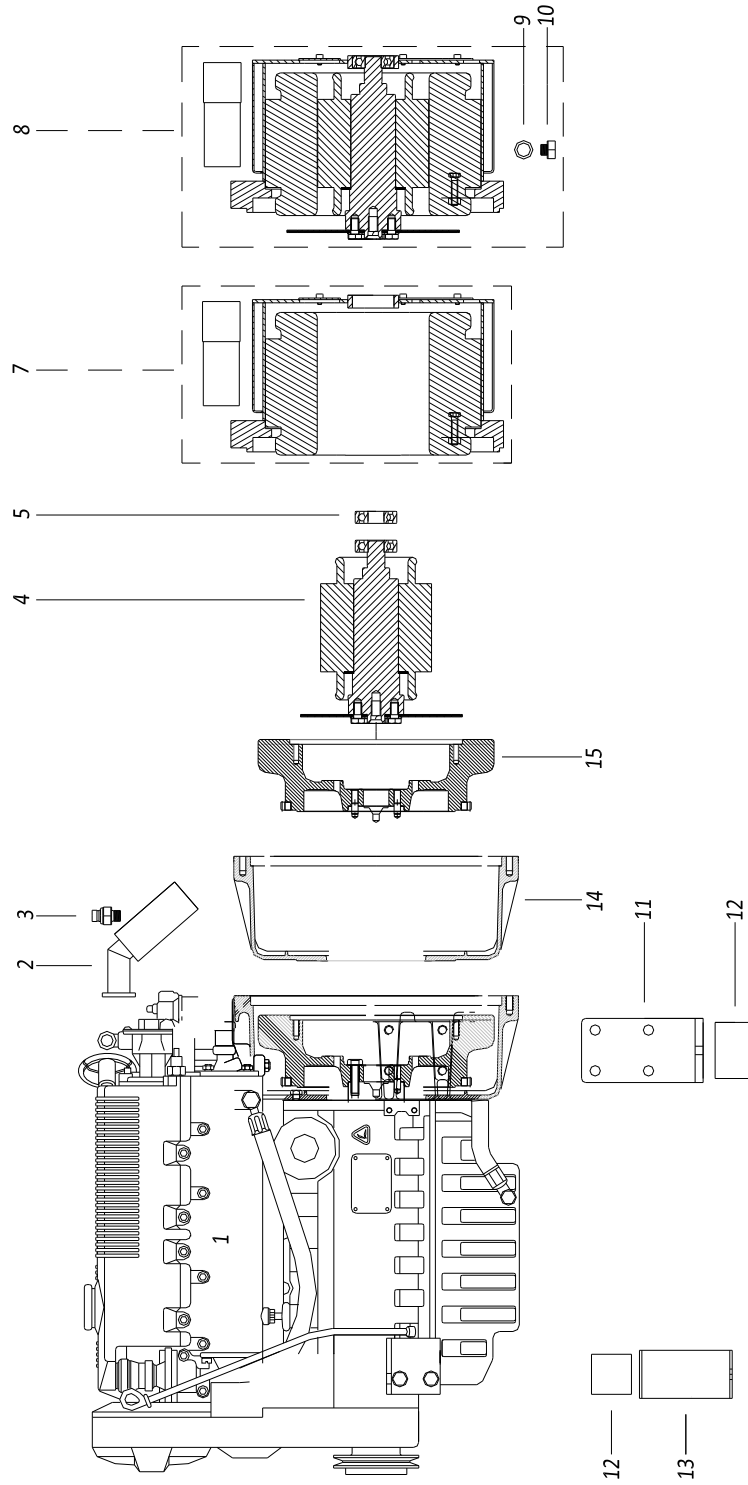

PAGURO - SPARE PARTS CATALOGUE
PAGURO 8500 v - TAB.1

PAGURO - SPARE PARTS CATALOGUE
PAGURO 8500 v - TAB.1

NO.	CODE:	DESCRIPTION	Q.TY
1	AD01LO0006-01	ENGINE LW1404 1500RPM	1
2	AD40LO9543069	EXHAUST MANIFOLD P8.5	1
3	AD23SS0003	TEMP. SWITCH ON EXHAUST 1 PRONG	1
4	AD03ZA0015-01	ROTOR P8.5	1
5	AD40CU0004	BEARING FOR ROTOR	1
7	AC07ZA0007-00	STATOR P8.5	1
8	AC05ZA0009	COMPLETE ALTERNATOR P8500	1
9	AD16RARO17X2 3X1.5	WASHER	1
10	AD13O0292C	CLOSING PLUG 3/8	1
11	AD12ST0017-01	L - BRACKET ENGINE FOR P14/18/8.5	2
12	AD11FI0001-01	SHOCK ABSORBER, INTERNAL	4
13	AD12ST0003	U ENGINE FRAME	1
14	AD40LO2032436	BELL HOUSING SAE 5 EX 315	1
15	AD40LO9881160	FLYWHEEL 1500 G/1'	1