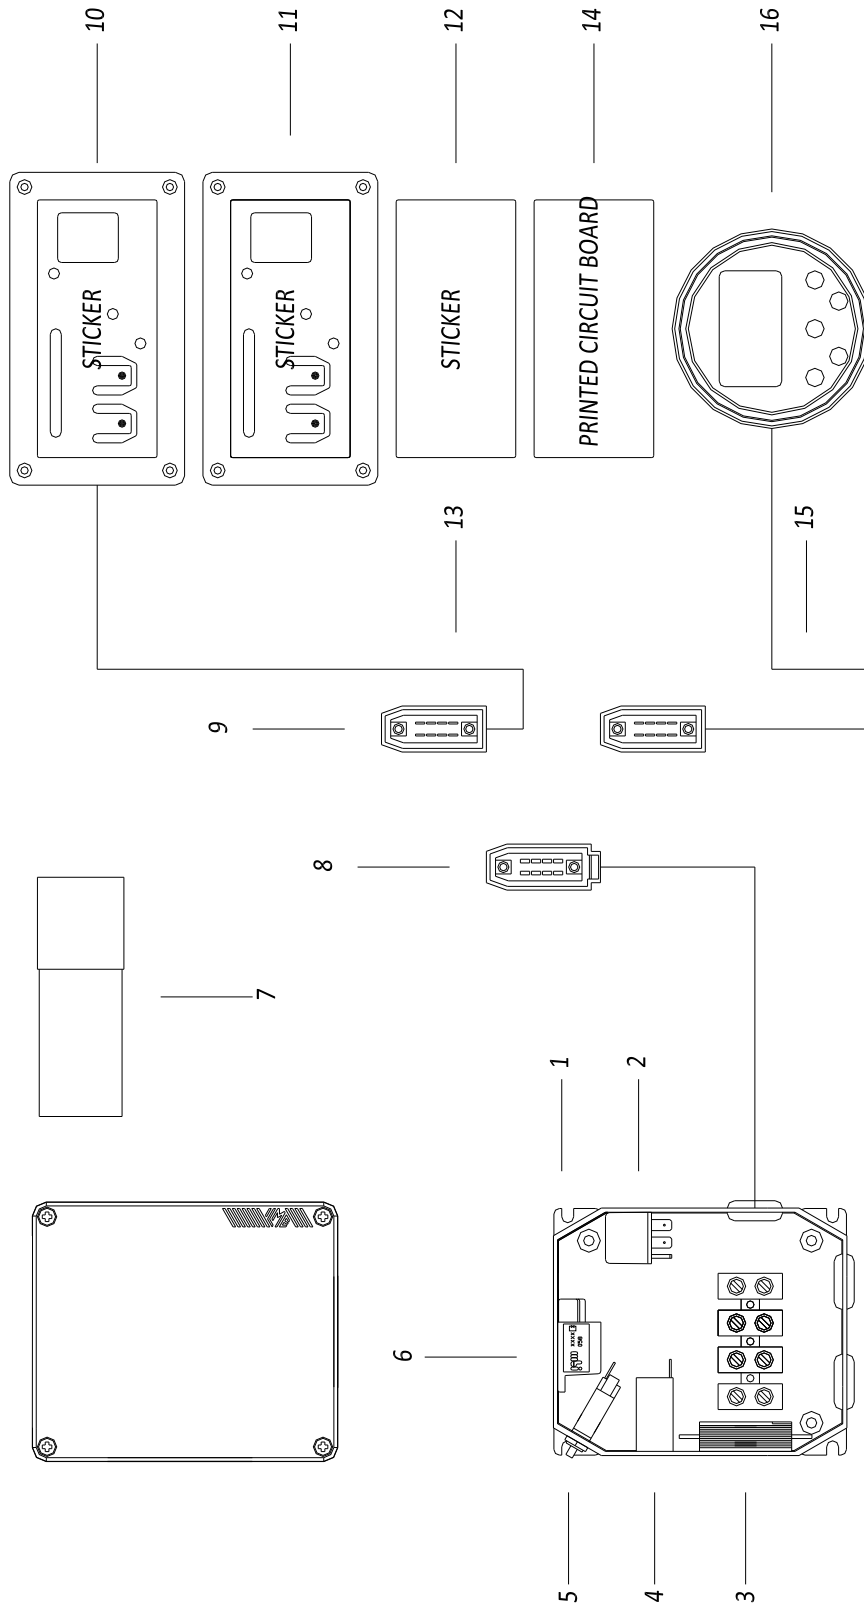

# SPARE PARTS CATALOGUE

**PAGURO - SPARE PARTS CATALOGUE**  
**PAGURO 8500 v - TAB.1**

**PAGURO - SPARE PARTS CATALOGUE**  
**PAGURO 8500 v - TAB.1**

<b>NO.</b>	<b>CODE:</b>	<b>DESCRIPTION</b>	<b>Q.TY</b>
1	AD01LO0006-01	ENGINE LW1404 1500RPM	1
2	AD40LO9543069	EXHAUST MANIFOLD P8.5	1
3	AD23SS0003	TEMP. SWITCH ON EXHAUST 1 PRONG	1
4	AD03ZA0015-01	ROTOR P8.5	1
5	AD40CU0004	BEARING FOR ROTOR	1
7	AC07ZA0007-00	STATOR P8.5	1
8	AC05ZA0009	COMPLETE ALTERNATOR P8500	1
9	AD16RARO17X2 3X1.5	WASHER	1
10	AD13O0292C	CLOSING PLUG 3/8	1
11	AD12ST0017-01	L - BRACKET ENGINE FOR P14/18/8.5	2
12	AD11FI0001-01	SHOCK ABSORBER, INTERNAL	4
13	AD12ST0003	U ENGINE FRAME	1
14	AD40LO2032436	BELL HOUSING SAE 5 EX 315	1
15	AD40LO9881160	FLYWHEEL 1500 G/1'	1

PAGURO - SPARE PARTS CATALOGUE

**PAGURO 8500 - TAB. 2**

PAGURO - SPARE PARTS CATALOGUE

**PAGURO 8500 - TAB. 2**

POS.	CODE	DESCRIPTION	Q.TY
1	AD08SC0010	ELECTRICAL PLANT P6/9/6./8.5	1
2	AD09RE0016	RELE'	2
3	AD09RS0003	RESISTOR, R47	1
4	AD09TR0002	TRANSFORMER, CURRENT	1
5	AD09AT0005	TERMOSWITCH	1
6	AD08ID0002	BATTERY CHARGER REGULATOR	1
7	AD09CO0225	CAPACITOR	2
8	AD08SC0015	CONNECTOR, 8 PINS FEMALE	1
9	AD08SC0016	CONNECTOR, 8 PINS MALE	1
10	AD08DR0001	REMOTE CONTROL PANEL WITH CABLE (DISCONTINUED)	1
11	AD21CA0100	COMPLETE PLASTIC BOX WITH LABEL	1
12	AD38AD0012	STICKER, CONTROL PANEL	1
13	AD08SC0019	CABLE, 15MT	1
14	AD08SC0012	PRINTED CIRCUIT BOARD (DISCONTINUED)	1
15	D08SC0019-01	CABLE, 15MT + ATS25	1
16	AD08DR0005-00	CONTROL PANEL ATS- 25	1