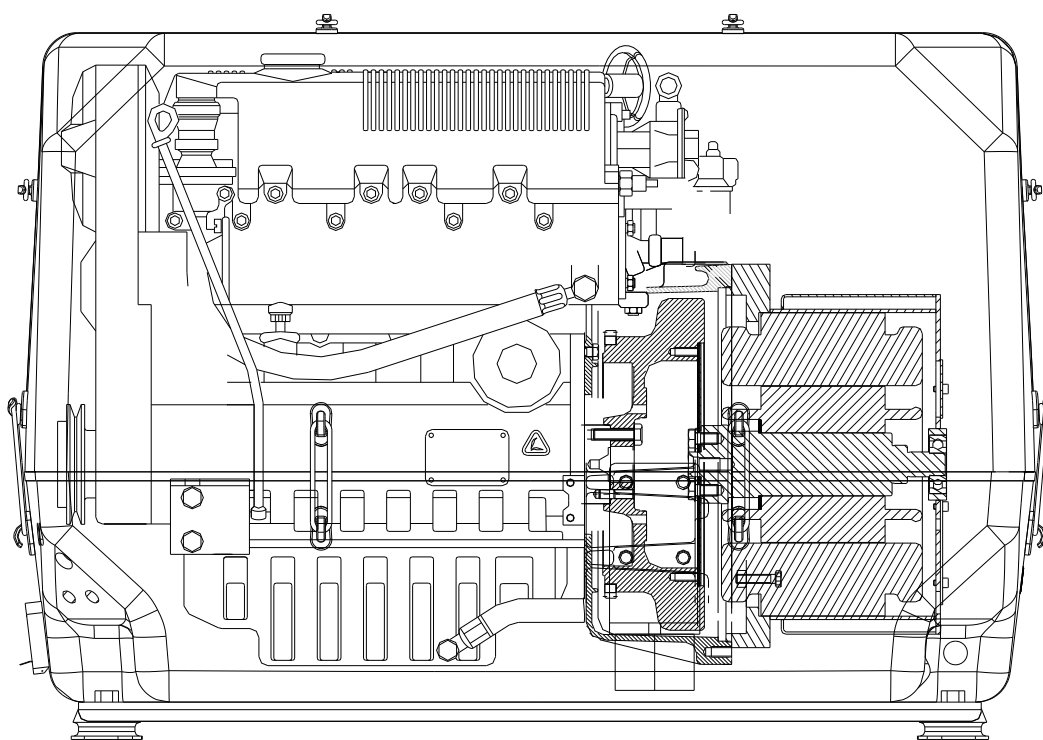

PAGURO 8500

SPARE PARTS CATALOGUE