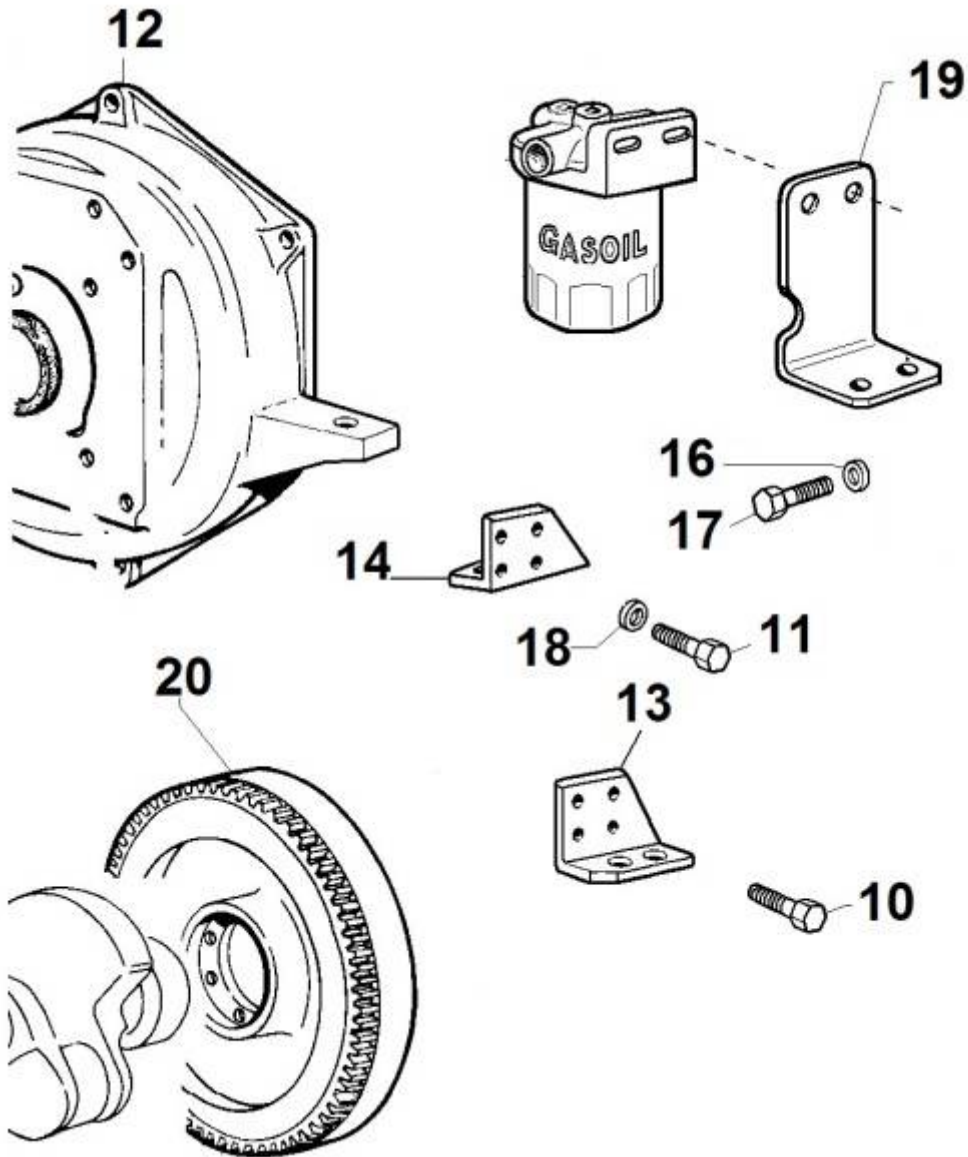

PAGURO - SPARE PARTS CATALOGUE  
PAGURO 8500 - 1st PTO ACCESSORIES

PAGURO - SPARE PARTS CATALOGUE  
**PAGURO 8500 - 1st PTO ACCESSORIES**

NO.	CODE:	DESCRIPTION	Q.TY
10	AD40LO1770124	SCREW	7
11	AD40LO1790037	BOLT N10	8
12	AD40LO2032315	SAE 5 BELL HOUSING	1
12	AD40LO2032436	BELL GREY	1
13	AD40LO6429561 (AD40LO6429350)	ENG.BRACK.BELL SIDE AND MOT.MGVOLPI GREY	1
14	AD40LO6429562 (AD40LO6429351)	ENG.BRACK.BELL SIDE AND MOT.MGVOLPI GREY	1
16	AD40LO7565013	SP. WASHER S C10	8
17	AD40LO1770123	SCREW	2
18	AD40LO7565013	SP. WASHER S C10	2
20	AD40LO9880938	Flywheel Assly for SAE 7" 1/2"	1