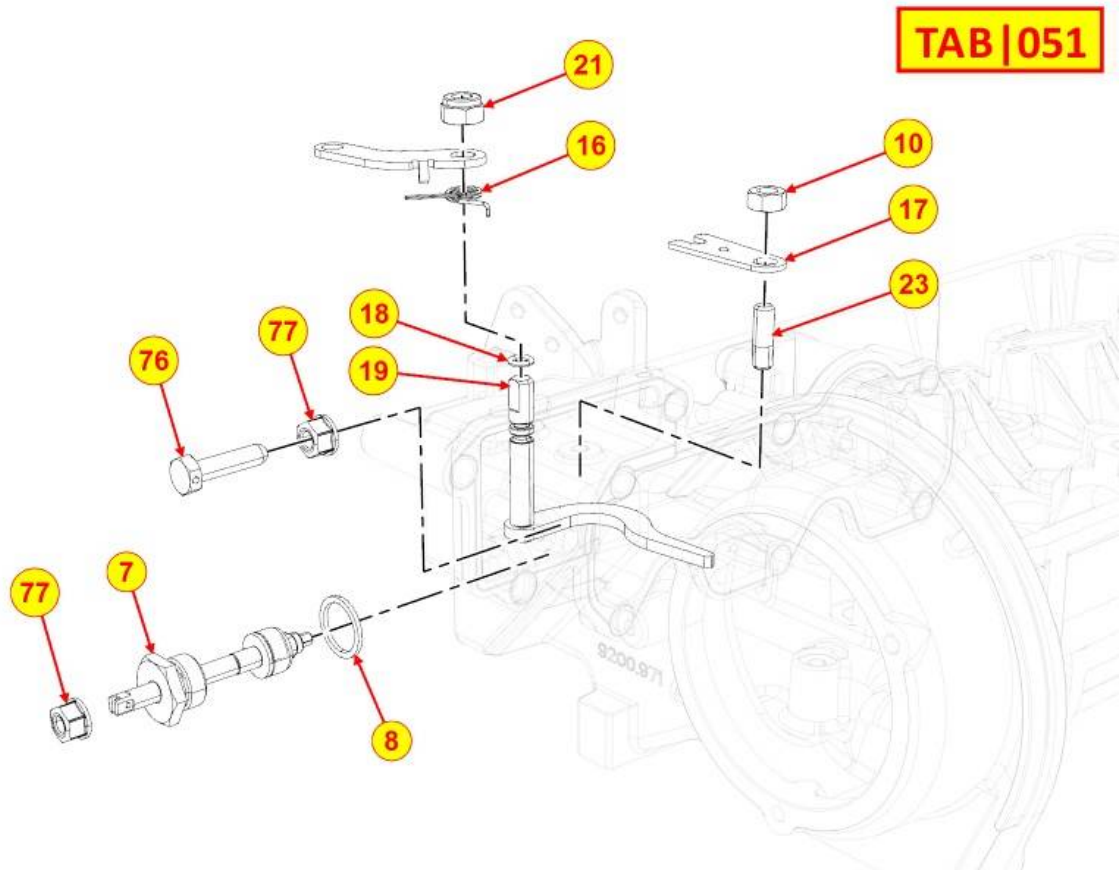

PAGURO - SPARE PARTS CATALOGUE
PAGURO 8500 - CONTROLS

PAGURO - SPARE PARTS CATALOGUE
PAGURO 8500 - CONTROLS

NO.	CODE:	DESCRIPTION	Q.TY
7	AD40LO8576138	TORQUE ADAPTOR FOCS 3000RPM	1
8	AD40LO4480046	Copper wahser 16.2X20X1.5	1
10	AD40LO3240008	NUT M6-CI.8 type 1- ISO	1
16	AD40LO5660047	LEVER SPRING	1
17	AD40LO6275114	LOCKING STOP LEVER PLATE	1
18	AD40LO1200051	RING	1
19	AD40LO5200413	INTERNAL STOP LEVER	1
21	AD40LO3203075	LOCKNUT M.8 h.8,5	1
23	AD40LO6760044	STUD 6X1X10 UNI 5911	1
76	AD40LO1760128	SCREW M6 FOR EXTERNAL LEVER SET UP	1
77	AD40LO3240153	NUT M 6X1 SEAL LOCK	2