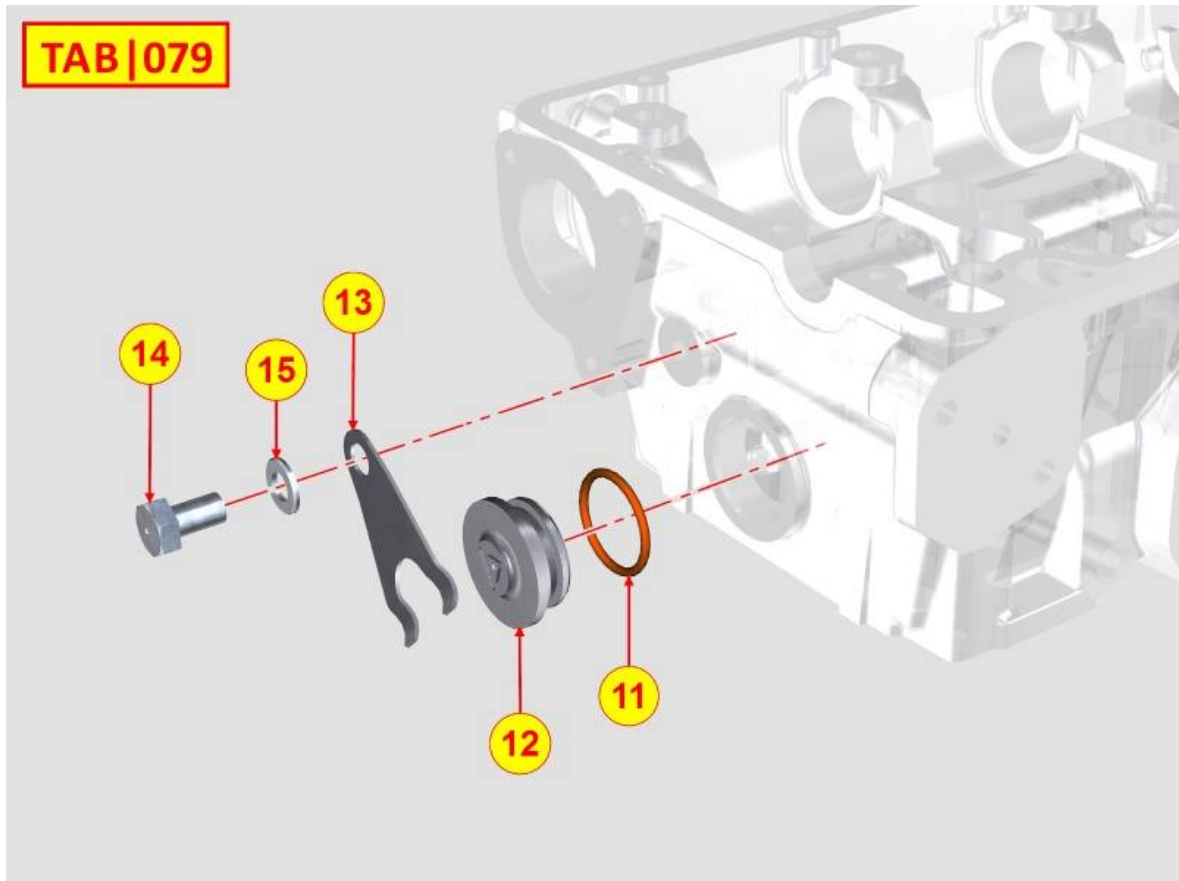

PAGURO - SPARE PARTS CATALOGUE  
PAGURO 8500 - FITTING FOR CAB HEATING

PAGURO - SPARE PARTS CATALOGUE  
**PAGURO 8500 - FITTING FOR CAB HEATING**

NO.	CODE:	DESCRIPTION	Q.TY
12	AD40LO9065007	CYLINDER HEAD PLUG	