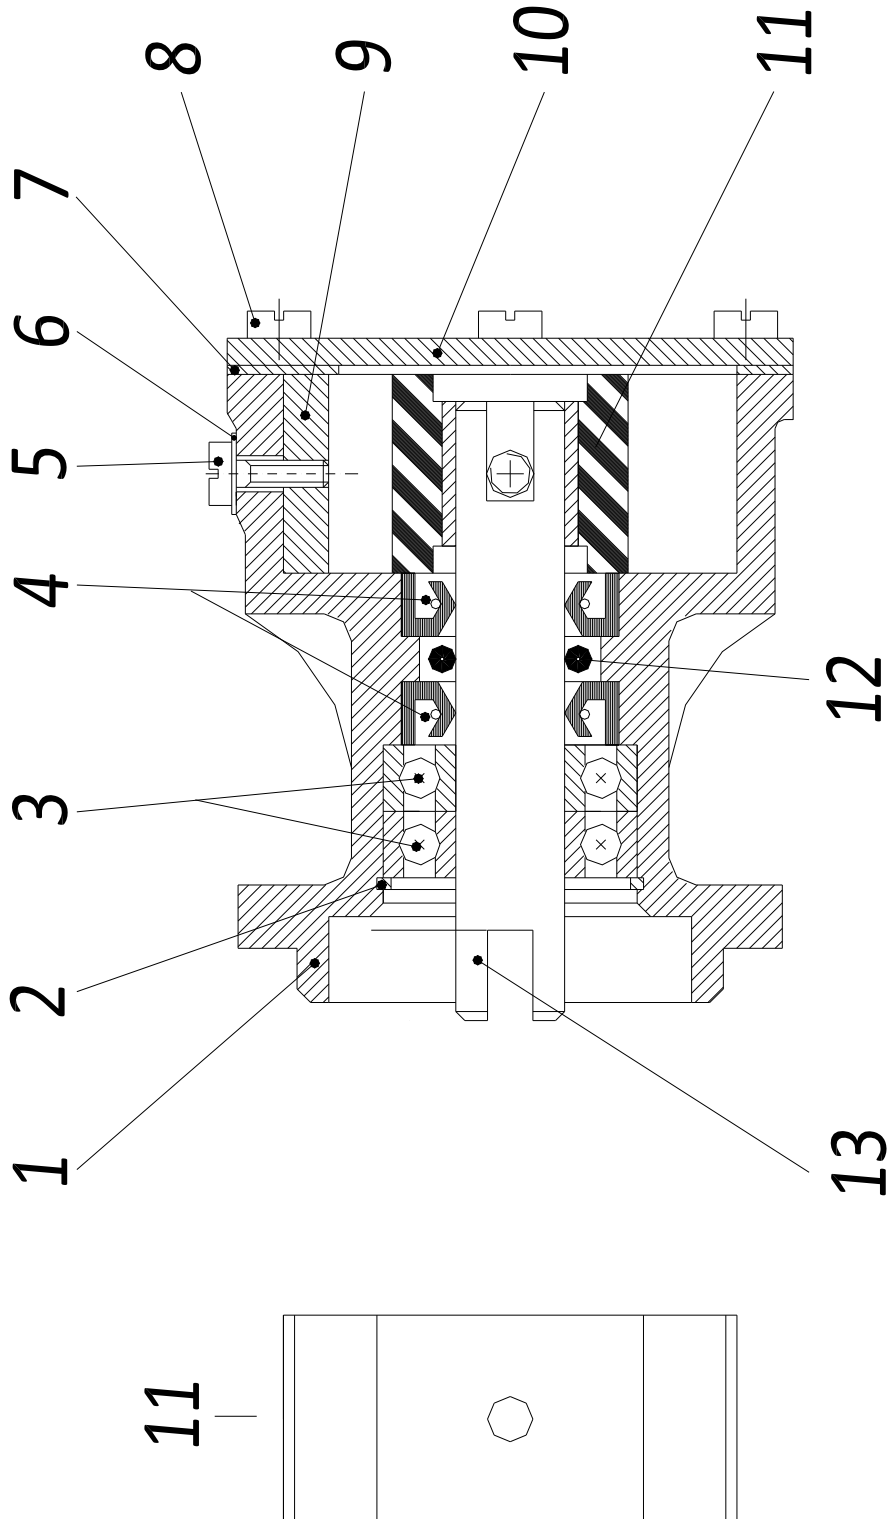

PAGURO - SPARE PARTS CATALOGUE

**PAGURO 8500 - TAB. 2**

PAGURO - SPARE PARTS CATALOGUE

**PAGURO 8500 - TAB. 2**

POS.	CODE	DESCRIPTION	Q.TY
1	AD08SC0010	ELECTRICAL PLANT P6/9/6./8.5	1
2	AD09RE0016	RELE'	2
3	AD09RS0003	RESISTOR, R47	1
4	AD09TR0002	TRANSFORMER, CURRENT	1
5	AD09AT0005	TERMOSWITCH	1
6	AD08ID0002	BATTERY CHARGER REGULATOR	1
7	AD09CO0225	CAPACITOR	2
8	AD08SC0015	CONNECTOR, 8 PINS FEMALE	1
9	AD08SC0016	CONNECTOR, 8 PINS MALE	1
10	AD08DR0001	REMOTE CONTROL PANEL WITH CABLE (DISCONTINUED)	1
11	AD21CA0100	COMPLETE PLASTIC BOX WITH LABEL	1
12	AD38AD0012	STICKER, CONTROL PANEL	1
13	AD08SC0019	CABLE, 15MT	1
14	AD08SC0012	PRINTED CIRCUIT BOARD (DISCONTINUED)	1
15	D08SC0019-01	CABLE, 15MT + ATS25	1
16	AD08DR0005-00	CONTROL PANEL ATS- 25	1

PAGURO - SPARE PARTS CATALOGUE  
PAGURO 8500 - TAB.3

PAGURO - SPARE PARTS CATALOGUE  
**PAGURO 8500 - TAB.3**

NO.	CODE:	DESCRIPTION	Q.TY
1	AD40AN4393	WATER PUMP ST106 LOMBARDINI/PAGURO	1
2	AD40AN2470	CIRCLIP 28X1.2	1
3	AD40AN2402	BALL BEARING 60012RS (12X28X8)	1
4	AD40AN3737	Lipseal 12x24x7	1
5	AD40AN5396	SCREW M4x8 FOR COG FIXING	1
6	ADHA0001-00	COPPER WASHER 4X8	1
7	AD40AN2521	GASKET FOR WATER PUMP COVER	1
8	AD40AN233	SCREW FOR WATER PUMP 4X8	1
9	AD40AN2381	CAM PLATE FOR WATER PUMP	1
10	AD40AN2380	WATER PUMP COVER	1
11	AD40AN3823	WATER PUMP IMPELLER (Ø 12.00 10 BLADES)	1
12	AD40AN1092	O-RING 3403 DI. 10.78X2.62	1
13	AD40AN4394	WATER PUMP SHAFT ST106 P LOMB.	1