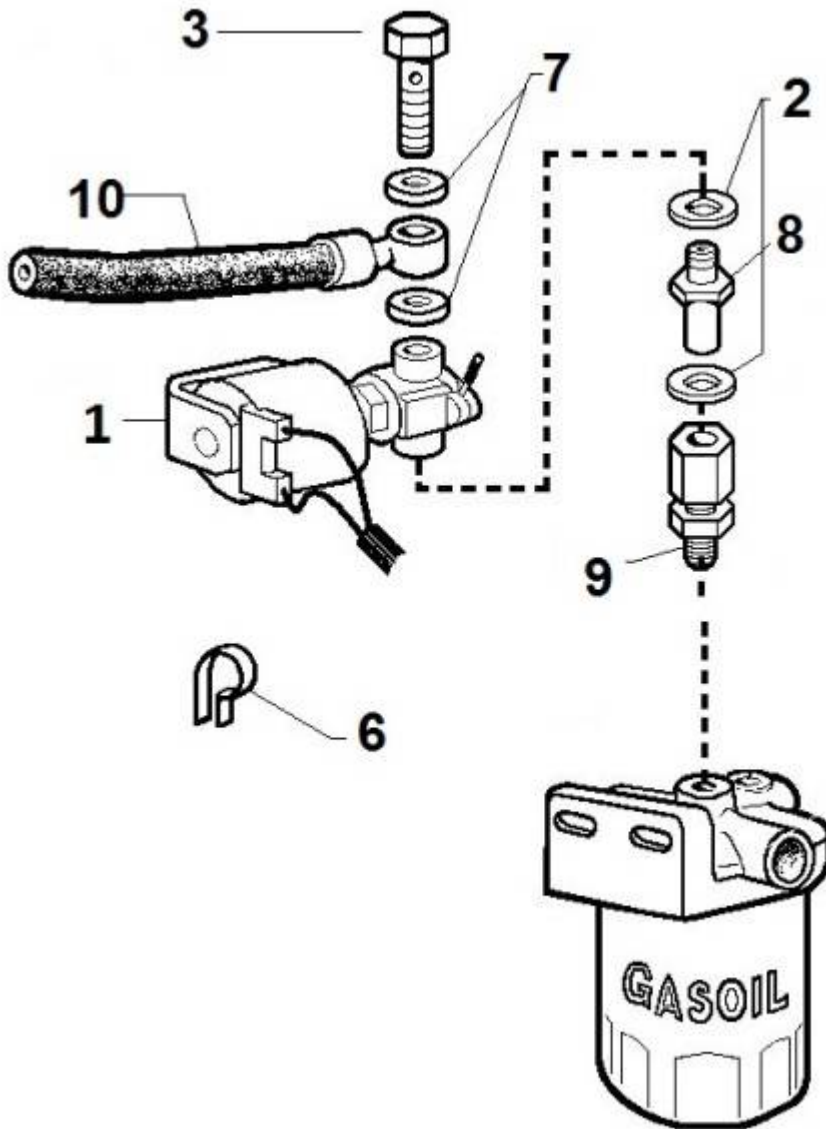

PAGURO - SPARE PARTS CATALOGUE
PAGURO 6500 - ELECTROVALVE

PAGURO - SPARE PARTS CATALOGUE
PAGURO 6500 - ELECTROVALVE

NO.	CODE:	DESCRIPTION	Q.TY
1	AD40LO3587197	SOLENOID VALVE WITH MANUAL RESET DEVICE	1
2	AD40LO4670059	COPPER WASHER D14/10.2 1	3
3	AD40LO1901115	BOLT	1
6	AD40LO3630170	CLAMP G11	1
7	AD40LO4670061	COPPER WASHER D19/14.2 1.5 THK	1
8	AD40LO7330314	UNION FOR EL. STOP	1
9	AD40LO7330315	JOINT	1
10	AD40LO9375748	FUEL PIPE	1