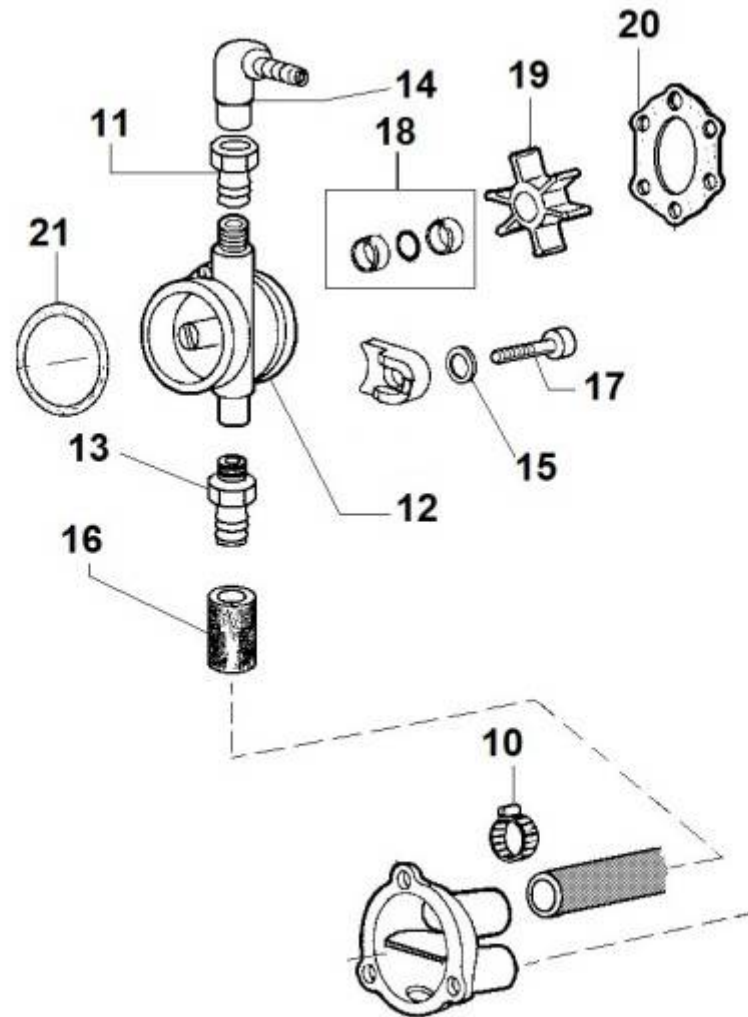

PAGURO - SPARE PARTS CATALOGUE
PAGURO 6500 - COOLANT PUMP

PAGURO - SPARE PARTS CATALOGUE
PAGURO 6500 - COOLANT PUMP

NO.	CODE:	DESCRIPTION	Q.TY
10	AD40LO3630111	CLAMP	2
11	AD40LO5953072	NIPPLE	1
12	AD40LO6584510	PUMP, SEA WATER	1
13	AD40LO7330245	CONNECTOR	1
14	AD40LO7330284	CONNECTOR	1
15	AD40LO7625209	WASHER	2
16	AD40LO9602170	TUBE	1
17	AD40LO9730220	SCREW	2
18	AD40LO8150028	ORING KIT	1
19	AD40LO4200204	IMPELLER	1
20	AD40LO4775498	GASKET	1
21	AD40LO1200233	ORING 40,95X2,62 U	1