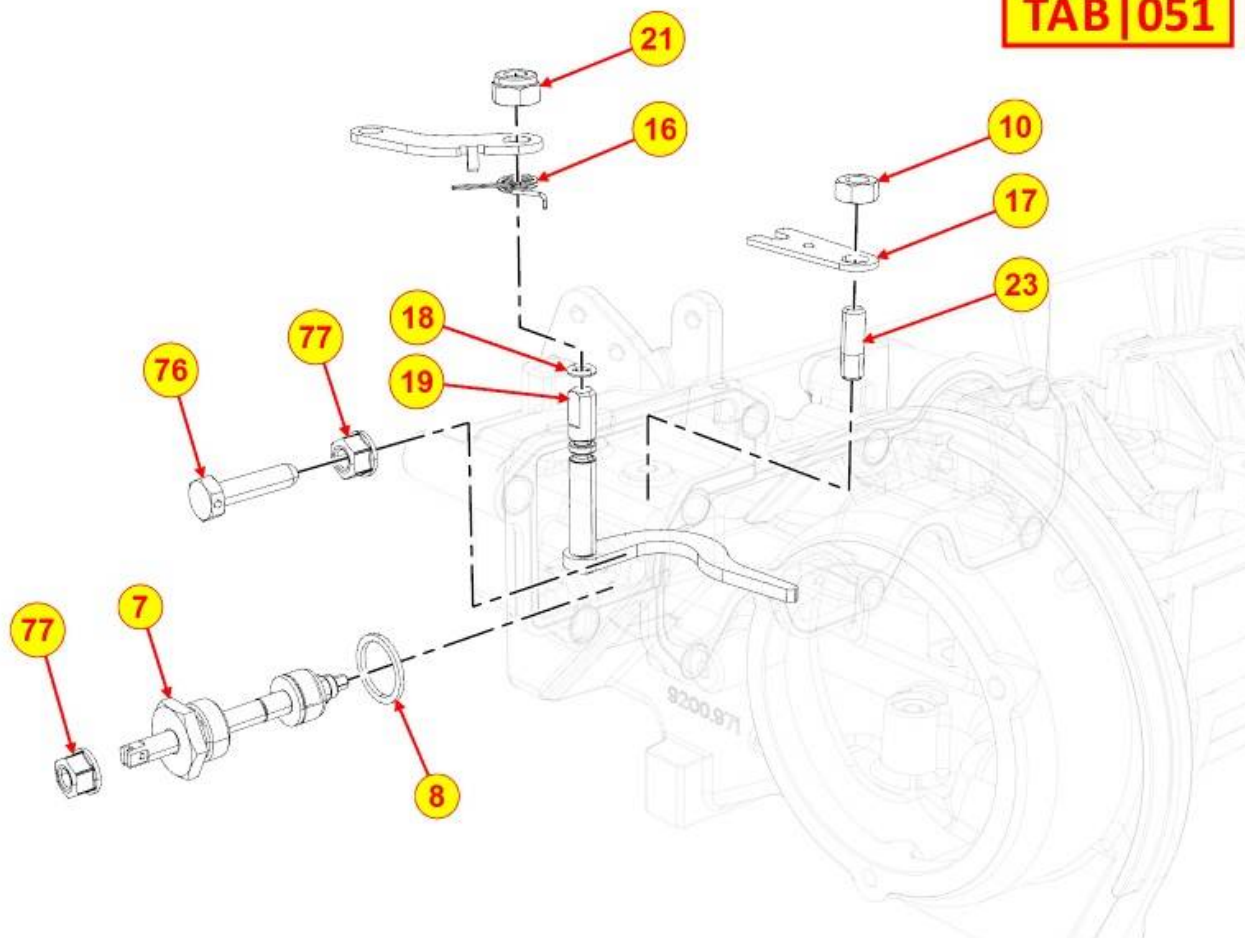

PAGURO - SPARE PARTS CATALOGUE
PAGURO 6500 - CONTROLS

TAB|051

PAGURO - SPARE PARTS CATALOGUE
PAGURO 6500 - CONTROLS

NO.	CODE:	DESCRIPTION	Q.TY
7	AD40LO8576138	TORQUE ADAPTOR FOCS 3000RPM	1
8	AD40LO4480046	COPPER WASHER 16.2X20X1.5	1
10	AD40LO3240008	NUT M6-CI.8 type 1- ISO	1
16	AD40LO5660047	LEVER SPRING	1
17	AD40LO6275114	LOCKING STOP LEVER PLATE	1
18	AD40LO1200051	RING	1
19	AD40LO5200413	INTERNAL STOP LEVER	1
20	AD40LO5200414	EXTERNAL STOP LEVER	1
21	AD40LO3203075	LOCKNUT M.8 h. 8,5	1
23	AD40LO6760044	STUD 6X1X10 UNI 5911	1
76	AD40LO1760128	SCREW M6 FOR EXTERNAL LEVER SET UP	1
77	AD40LO3240153	NUT M 6X1 SEAL LOCK	2
80	AD40LO7565004	SPRING WASHER D11.1/6.1 1.3 TH	2