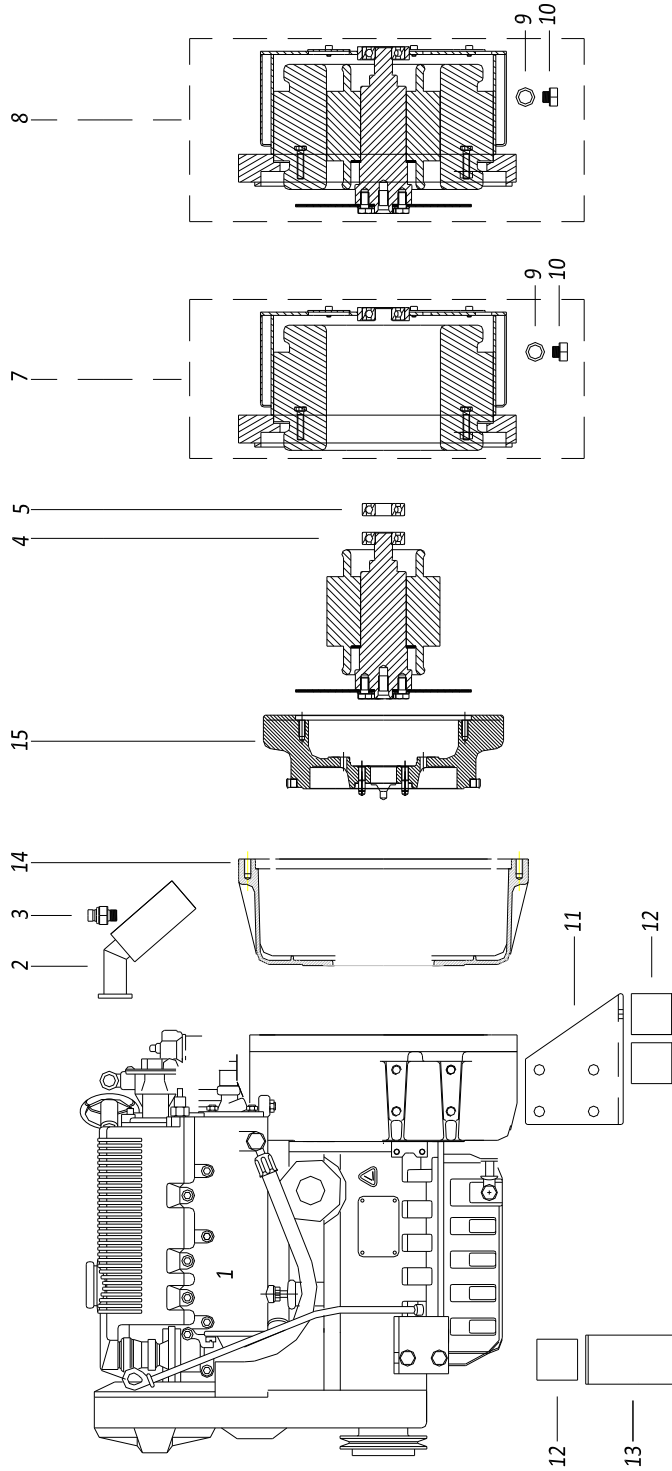

# SPARE PARTS CATALOGUE

**PAGURO - SPARE PARTS CATALOGUE**  
**PAGURO 6500 - TAB. 1**

PAGURO - SPARE PARTS CATALOGUE  
**PAGURO 6500 - TAB. 1**

POS.	CODE	DESCRIPTION	Q.TY
1	AD01LO0003	ENGINE LDW1003 3000RPM-	1
2	AC90SC0004-00	EXHAUST MANIFOLD P6/9/6.5/9v	1
3	AD23SS0003	TEMP. SWITCH ON EXHAUST 1 PRONG	1
4	AD03ZA0008-01	ROTOR P6.5	1
5	AD40CU0004	BEARING FOR ROTOR	1
7	AC07ZA0006-00	STATOR P6.5	1
8	AC05ZA0008	ALTERNATOR P6.5	1
9	AD16RARO17X23 X1.5	WASHER	1
10	AD13O0292C	CLOSING PLUG 3/8	1
11	AD40LO6429561	BRACKET SCA. SIDE	1
11	AD40LO6429562	BRACKET ASP SIDE	1
12	AD11FI0001-01	INTERNAL SHOCK ABSORBER P6/9/6.5/9v/12v	6
13	AD12ST0003	U ENGINE FRAME	1

PAGURO - SPARE PARTS CATALOGUE

**PAGURO 6500 - TAB. 2**

PAGURO - SPARE PARTS CATALOGUE

**PAGURO 6500 - TAB. 2**

POS.	CODE	DESCRIPTION	Q.TY
1	AD08SC0010	ELECTRICAL PLANT P6/9/6./8.5	1
2	AD09RE0016	RELE'	2
3	AD09RS0003	RESISTOR, R47	1
4	AD09TR0002	TRANSFORMER, CURRENT	1
5	AD09AT0005	TERMOSWITCH	1
6	AD08ID0002	BATTERY CHARGER REGULATOR	1
7	D09CO0280	CAPACITOR	1
8	AD08SC0015	CONNECTOR, 8 PINS FEMALE	1
9	AD08SC0016	CONNECTOR, 8 PINS MALE	1
10	AD08DR0001	REMOTE CONTROL PANEL WITH CABLE (DISCONTINUED)	1
11	AD21CA0100	COMPLETE PLASTIC BOX WITH LABEL	1
12	AD38AD0012	STICKER, CONTROL PANEL	1
13	AC30SC0001-00	CABLE, 15MT	1
14	AD08SC0012	PRINTED CIRCUIT BOARD (DISCONTINUED)	1
15	AC30SC0002-00	CABLE, 15MT + ATS25	1
16	AD08DR0005-00	CONTROL PANEL ATS- 25	1