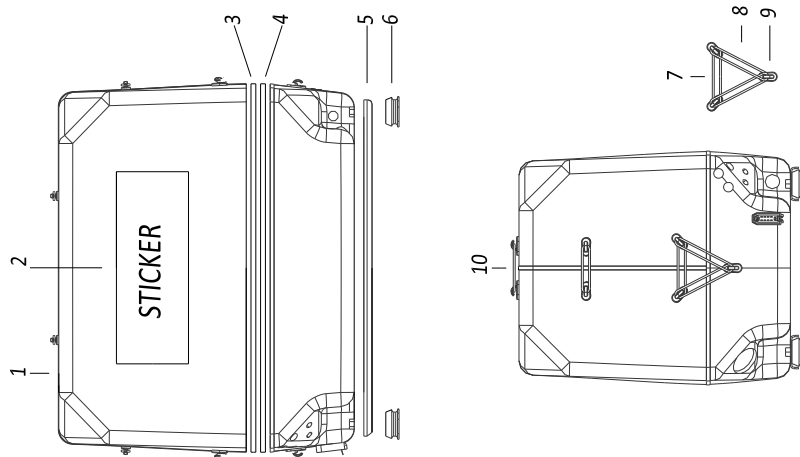

PAGURO - SPARE PARTS CATALOGUE
PAGURO 6500 - TAB. 4

PAGURO - SPARE PARTS CATALOGUE
PAGURO 6500 - TAB. 4

POS.	CODE	DESCRIPTION	Q.TY
1	AC10SB0018-00	CAPSULE P6.5	1
2	AD38AD0028	WAVE SCA, ADHESIVE P6.5	1
2	AD38AD0029	WAVE ASP, ADHESIVE P6.5	1
3	AD18MT0004	MOUSSE 14X8	1
4	AD19GI0001	COVER PLATES 20/60	1
5	D12ST0001	EXTERNAL BRACKET 700MM DX	1
5	D12ST0009	EXTERNAL BRACKET 700MM SX	1
6	AD11FI0005	SHOCK ABSORBER, EXT	4
7	AD21BL0001	CLOSING RUBBER STRIP LID	6
8	AD21BL0002	CLOSING RUBBER STRIP BOT	4
9	AD23TR0001	HOOK FOR SOUNDPROOFED CAPSULE	14
10	AD18MT0004	MOUSSE 14X18	1
11	AC12MT0013	INSULATION FOAM CAPSULE P6.5 LID	1
12	AC12MT0014	INSULATION FOAM CAPSULE P6.5 BOT	1