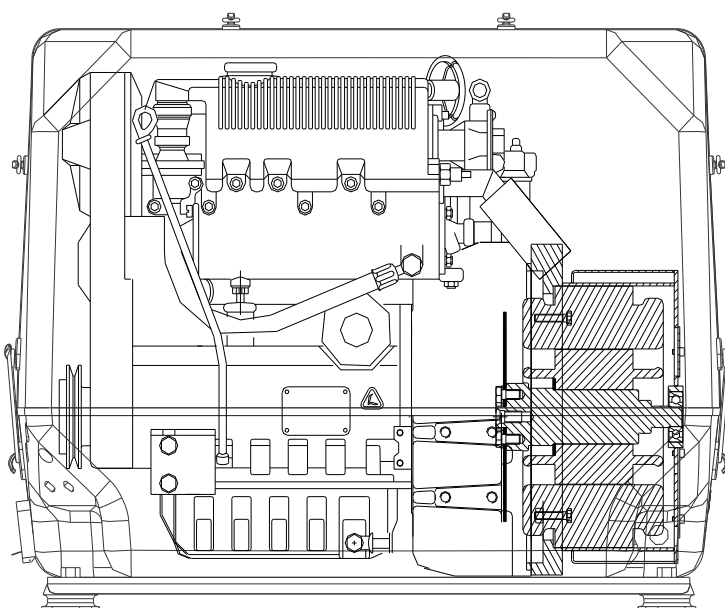

# SPARE PARTS CATALOGUE

**PAGURO - SPARE PARTS CATALOGUE**  
**PAGURO 6500 - TAB. 1**

PAGURO - SPARE PARTS CATALOGUE  
**PAGURO 6500 - TAB. 1**

POS.	CODE	DESCRIPTION	Q.TY
1	AD01LO0003	ENGINE LDW1003 3000RPM-	1
2	AC90SC0004-00	EXHAUST MANIFOLD P6/9/6.5/9v	1
3	AD23SS0003	TEMP. SWITCH ON EXHAUST 1 PRONG	1
4	AD03ZA0008-01	ROTOR P6.5	1
5	AD40CU0004	BEARING FOR ROTOR	1
7	AC07ZA0006-00	STATOR P6.5	1
8	AC05ZA0008	ALTERNATOR P6.5	1
9	AD16RARO17X23 X1.5	WASHER	1
10	AD13O0292C	CLOSING PLUG 3/8	1
11	AD40LO6429561	BRACKET SCA. SIDE	1
11	AD40LO6429562	BRACKET ASP SIDE	1
12	AD11FI0001-01	INTERNAL SHOCK ABSORBER P6/9/6.5/9v/12v	6
13	AD12ST0003	U ENGINE FRAME	1

PAGURO - SPARE PARTS CATALOGUE

**PAGURO 6500 - TAB. 2**

PAGURO - SPARE PARTS CATALOGUE

**PAGURO 6500 - TAB. 2**

POS.	CODE	DESCRIPTION	Q.TY
1	AD08SC0010	ELECTRICAL PLANT P6/9/6./8.5	1
2	AD09RE0016	RELE'	2
3	AD09RS0003	RESISTOR, R47	1
4	AD09TR0002	TRANSFORMER, CURRENT	1
5	AD09AT0005	TERMOSWITCH	1
6	AD08ID0002	BATTERY CHARGER REGULATOR	1
7	D09CO0280	CAPACITOR	1
8	AD08SC0015	CONNECTOR, 8 PINS FEMALE	1
9	AD08SC0016	CONNECTOR, 8 PINS MALE	1
10	AD08DR0001	REMOTE CONTROL PANEL WITH CABLE (DISCONTINUED)	1
11	AD21CA0100	COMPLETE PLASTIC BOX WITH LABEL	1
12	AD38AD0012	STICKER, CONTROL PANEL	1
13	AC30SC0001-00	CABLE, 15MT	1
14	AD08SC0012	PRINTED CIRCUIT BOARD (DISCONTINUED)	1
15	AC30SC0002-00	CABLE, 15MT + ATS25	1
16	AD08DR0005-00	CONTROL PANEL ATS- 25	1