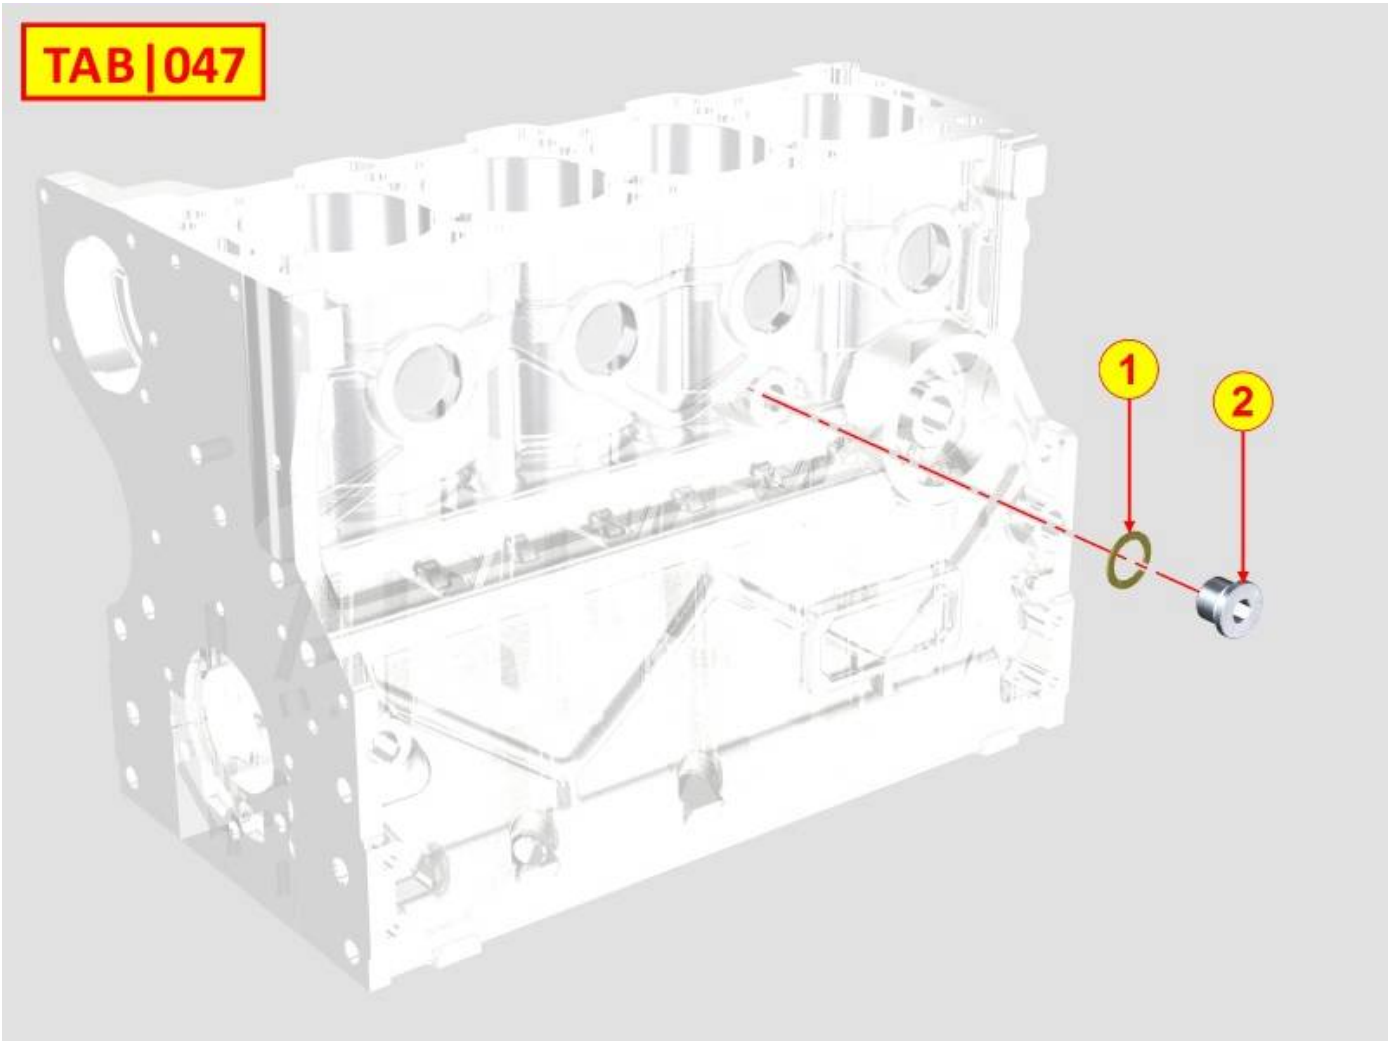

PAGURO - SPARE PARTS CATALOGUE
PAGURO 6500 - OIL COOLER

TAB | 047

PAGURO - SPARE PARTS CATALOGUE
PAGURO 6500 - OIL COOLER

NO.	CODE:	DESCRIPTION	Q.TY
1	AD40LO4670019	COPPER WASHER D22X16.2 1	1
2	AD40LO9040031	HEX PLUG M16X1.5 DIN 908 + ZNB	1