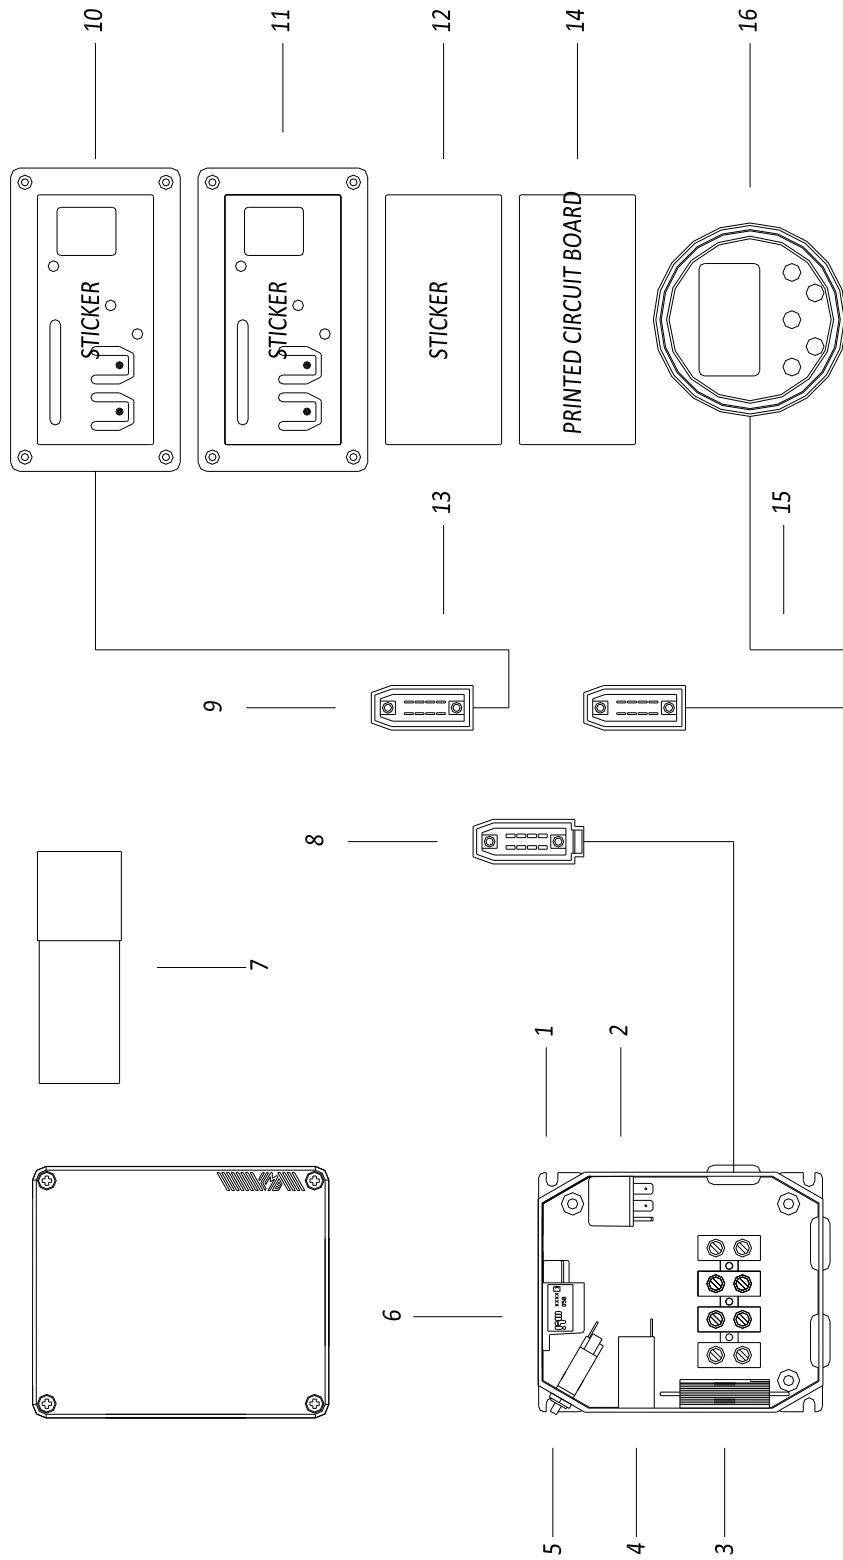

# SPARE PARTS CATALOGUE

**PAGURO - SPARE PARTS CATALOGUE**  
**PAGURO 6500 - TAB. 1**

PAGURO - SPARE PARTS CATALOGUE  
**PAGURO 6500 - TAB. 1**

POS.	CODE	DESCRIPTION	Q.TY
1	AD01LO0003	ENGINE LDW1003 3000RPM-	1
2	AC90SC0004-00	EXHAUST MANIFOLD P6/9/6.5/9v	1
3	AD23SS0003	TEMP. SWITCH ON EXHAUST 1 PRONG	1
4	AD03ZA0008-01	ROTOR P6.5	1
5	AD40CU0004	BEARING FOR ROTOR	1
7	AC07ZA0006-00	STATOR P6.5	1
8	AC05ZA0008	ALTERNATOR P6.5	1
9	AD16RARO17X23 X1.5	WASHER	1
10	AD13O0292C	CLOSING PLUG 3/8	1
11	AD40LO6429561	BRACKET SCA. SIDE	1
11	AD40LO6429562	BRACKET ASP SIDE	1
12	AD11FI0001-01	INTERNAL SHOCK ABSORBER P6/9/6.5/9v/12v	6
13	AD12ST0003	U ENGINE FRAME	1

PAGURO - SPARE PARTS CATALOGUE

**PAGURO 6500 - TAB. 2**

PAGURO - SPARE PARTS CATALOGUE

**PAGURO 6500 - TAB. 2**

POS.	CODE	DESCRIPTION	Q.TY
1	AD08SC0010	ELECTRICAL PLANT P6/9/6./8.5	1
2	AD09RE0016	RELE'	2
3	AD09RS0003	RESISTOR, R47	1
4	AD09TR0002	TRANSFORMER, CURRENT	1
5	AD09AT0005	TERMOSWITCH	1
6	AD08ID0002	BATTERY CHARGER REGULATOR	1
7	D09CO0280	CAPACITOR	1
8	AD08SC0015	CONNECTOR, 8 PINS FEMALE	1
9	AD08SC0016	CONNECTOR, 8 PINS MALE	1
10	AD08DR0001	REMOTE CONTROL PANEL WITH CABLE (DISCONTINUED)	1
11	AD21CA0100	COMPLETE PLASTIC BOX WITH LABEL	1
12	AD38AD0012	STICKER, CONTROL PANEL	1
13	AC30SC0001-00	CABLE, 15MT	1
14	AD08SC0012	PRINTED CIRCUIT BOARD (DISCONTINUED)	1
15	AC30SC0002-00	CABLE, 15MT + ATS25	1
16	AD08DR0005-00	CONTROL PANEL ATS- 25	1