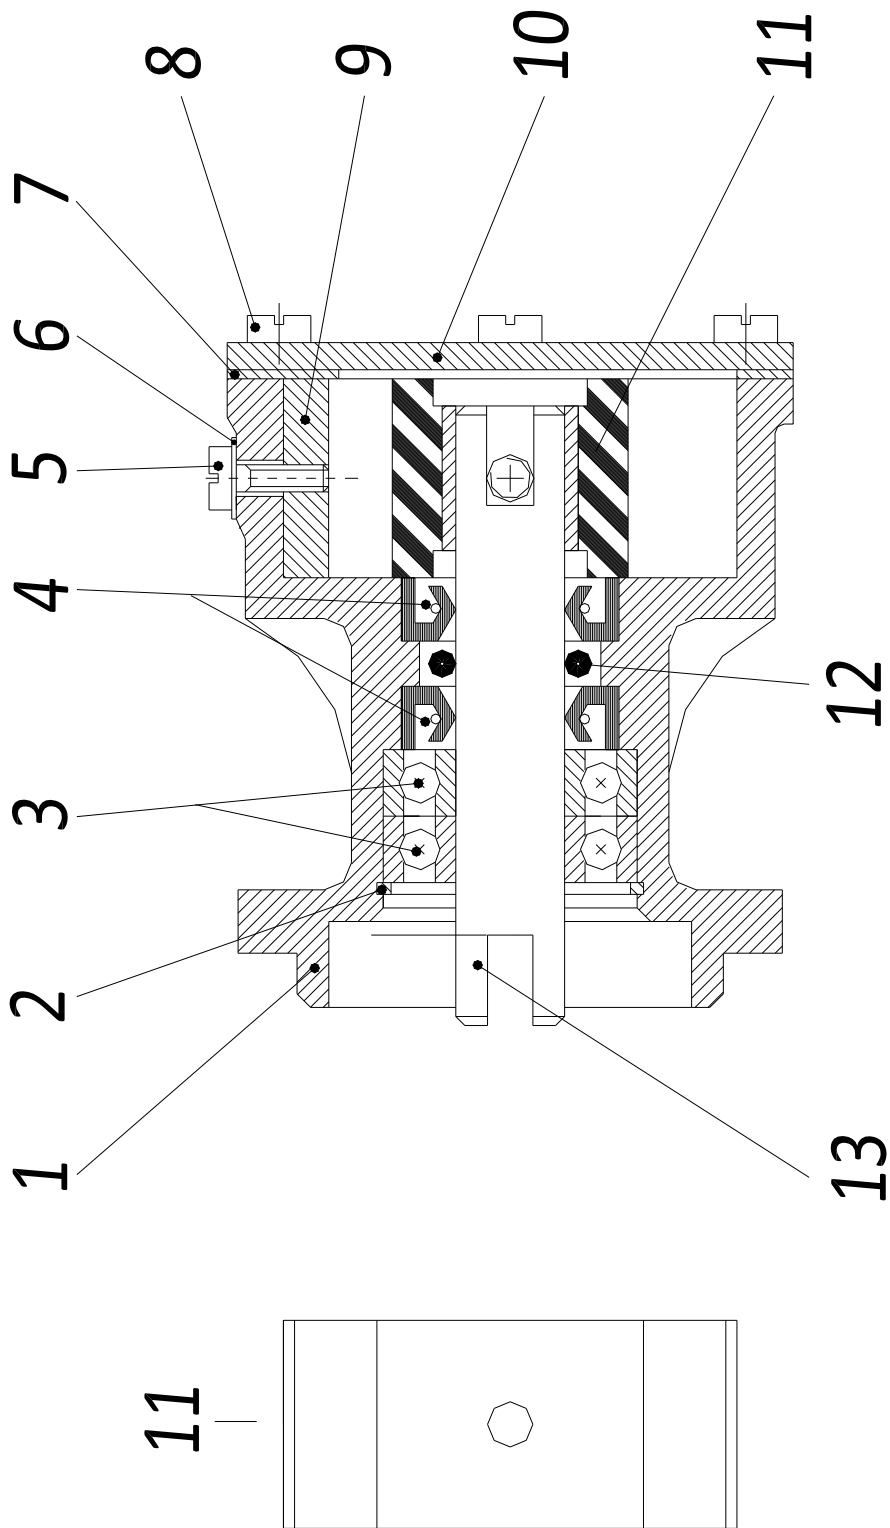

PAGURO - SPARE PARTS CATALOGUE
PAGURO 6000 - TAB. 2

**PAGURO - SPARE PARTS CATALOGUE
PAGURO 6000 - TAB. 2**

POS.	CODE	DESCRIPTION	Q.TY
1	AD08SC0010	ELECTRICAL PLANT P6/9/6.5/8.5	1
2	AD09RE0016	RELE'	2
3	AD09RS0003	RESISTOR, R47	1
4	AD09TR0003	TRANSFORMER, CURRENT P6/9/6.5/8.5	1
5	AD09AT0005	TERMOSWITCH	1
6	AD08ID0002	BATTERY CHARGER REGULATOR	1
7	AD09CO0300	CAPACITOR 30.0 μ F	1
8	AD08SC0015	CONNECTOR, 8 PINS FEMALE	1
9	AD08SC0016	CONNECTOR, 8 PINS MALE	1
10	AD08DR0001	REMOTE CONTROL PANEL WITH CABLE (DISCONTINUED)	1
11	AD21CA0100	COMPLETE PLASTIC BOX WITH LABEL	1
12	AD38AD0012	STICKER, CONTROL PANEL	1
13	AC30SC0001-00	CABLE, 15MT	1
14	AD08SC0012	PRINTED CIRCUIT BOARD (DISCONTINUED)	1
15	AC30SC0002-00	CABLE, 15MT + ATS25	1
16	AD08DR0005-00	CONTROL PANEL ATS- 25 WITH CABLE	1

PAGURO - SPARE PARTS CATALOGUE
PAGURO 6000 - TAB.3

PAGURO - SPARE PARTS CATALOGUE
PAGURO 6000 - TAB.3

NO.	CODE:	DESCRIPTION	Q.TY
1	AD40AN4393	WATER PUMP P-LOMB	1
2	AD40AN2470	CIRCLIP 28X1.2	1
3	AD40AN2402	BALL BEARING 60012RS (12X28X8)	2
4	AD40AN3737	LIPSEAL 12x24x7	2
5	AD40AN5396	SCREW M4x8 FOR COG FIXING	1
6	ADHA0001-00	COPPER WASHER 4X8	1
7	AD40AN2521	GASKET FOR WATER PUMP COVER	1
8	AD40AN233	SCREW FOR WATER PUMP COVER	4
9	AD40AN2381	CAM PLATE FOR WATER PUMP	1
10	AD40AN2380	WATER PUMP COVER	1
11	AD40AN3823	WATER PUMP IMPELLER (Ø 12.00 10 BLADES)	1
12	AD40AN1092	O-RING 3403 DI. 10.78X2.62	1
13	AD40AN4394	WATER PUMP SHAFT ST106 P LOMB.	1