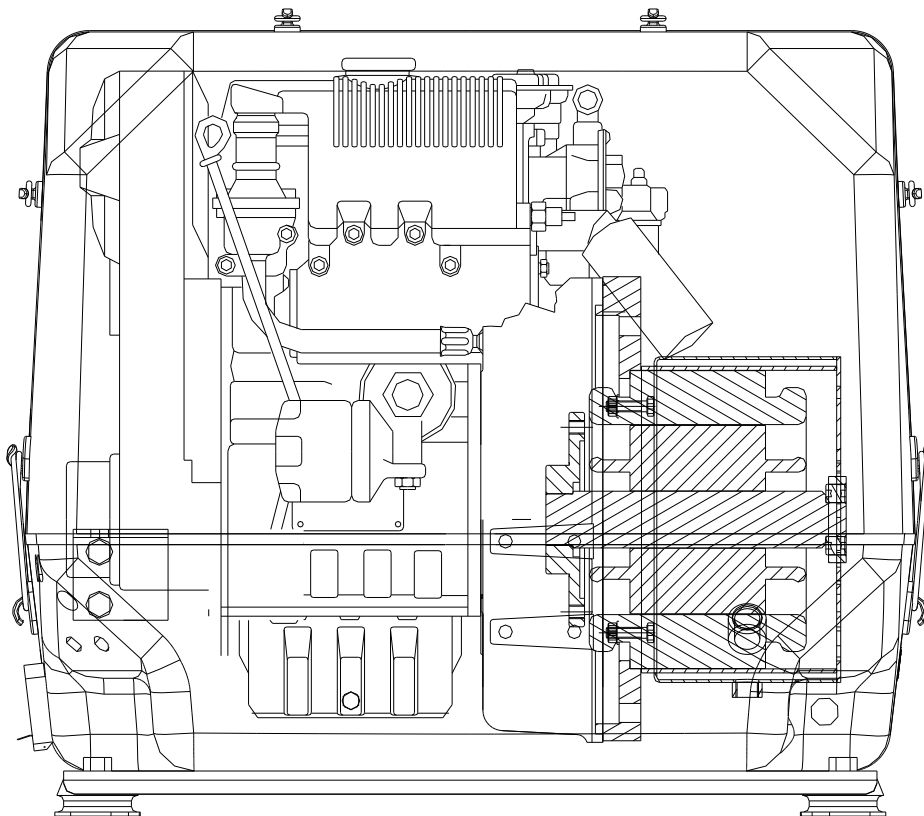

PAGURO 6000

SPARE PARTS CATALOGUE

PAGURO - SPARE PARTS CATALOGUE
PAGURO 6000 - TAB.1

PAGURO - SPARE PARTS CATALOGUE
PAGURO 6000 - TAB.1

NO.	CODE:	DESCRIPTION	Q.TY
1	AD01LO0001	ENGINE P6 3000RPM	1
2	AC90SC0004-00	EXHAUST MANIFOLD P6/9/6.5/9v	1
3	AD23SS0003	SWITCH, TEMPERATURE EXHAUST SINGLE	1
4	AD03ZA0021	ROTOR P6	1
5	AD40CU0004	BALL BEARING ROTOR P6/9	1
6	AD12VE0011-00	COOLING FAN P6/9/14/18	1
7	AC07ZA0001-00	STATOR P6	1
8	AC05ZA0004	ALTERNATOR P6	1
9	AD16RARO17X2 3X1.5	WASHER	1
10	AD13O0292C	CLOSING PLUG ALTERNATOR	1
11	AD40LO6429561	BRACKET EXHAUST SIDE	1
11	AD40LO6429562	BRACKET INTAKE SIDE	1
12	AD11FI0001-01	SHOCK ABSORBER, INTERNAL P6/9/6.5/9v/12v	4
13	AD12ST0003	U ENGINE FRAME P6/9	1
14	AD40LO2032370	BELL HOUSING LDW502	1
15	AD40LO9880938	FLYWHEEL LDW502	1

PAGURO - SPARE PARTS CATALOGUE
PAGURO 6000 - TAB. 2

**PAGURO - SPARE PARTS CATALOGUE
PAGURO 6000 - TAB. 2**

POS.	CODE	DESCRIPTION	Q.TY
1	AD08SC0010	ELECTRICAL PLANT P6/9/6.5/8.5	1
2	AD09RE0016	RELE'	2
3	AD09RS0003	RESISTOR, R47	1
4	AD09TR0003	TRANSFORMER, CURRENT P6/9/6.5/8.5	1
5	AD09AT0005	TERMOSWITCH	1
6	AD08ID0002	BATTERY CHARGER REGULATOR	1
7	AD09CO0300	CAPACITOR 30.0 μ F	1
8	AD08SC0015	CONNECTOR, 8 PINS FEMALE	1
9	AD08SC0016	CONNECTOR, 8 PINS MALE	1
10	AD08DR0001	REMOTE CONTROL PANEL WITH CABLE (DISCONTINUED)	1
11	AD21CA0100	COMPLETE PLASTIC BOX WITH LABEL	1
12	AD38AD0012	STICKER, CONTROL PANEL	1
13	AC30SC0001-00	CABLE, 15MT	1
14	AD08SC0012	PRINTED CIRCUIT BOARD (DISCONTINUED)	1
15	AC30SC0002-00	CABLE, 15MT + ATS25	1
16	AD08DR0005-00	CONTROL PANEL ATS- 25 WITH CABLE	1