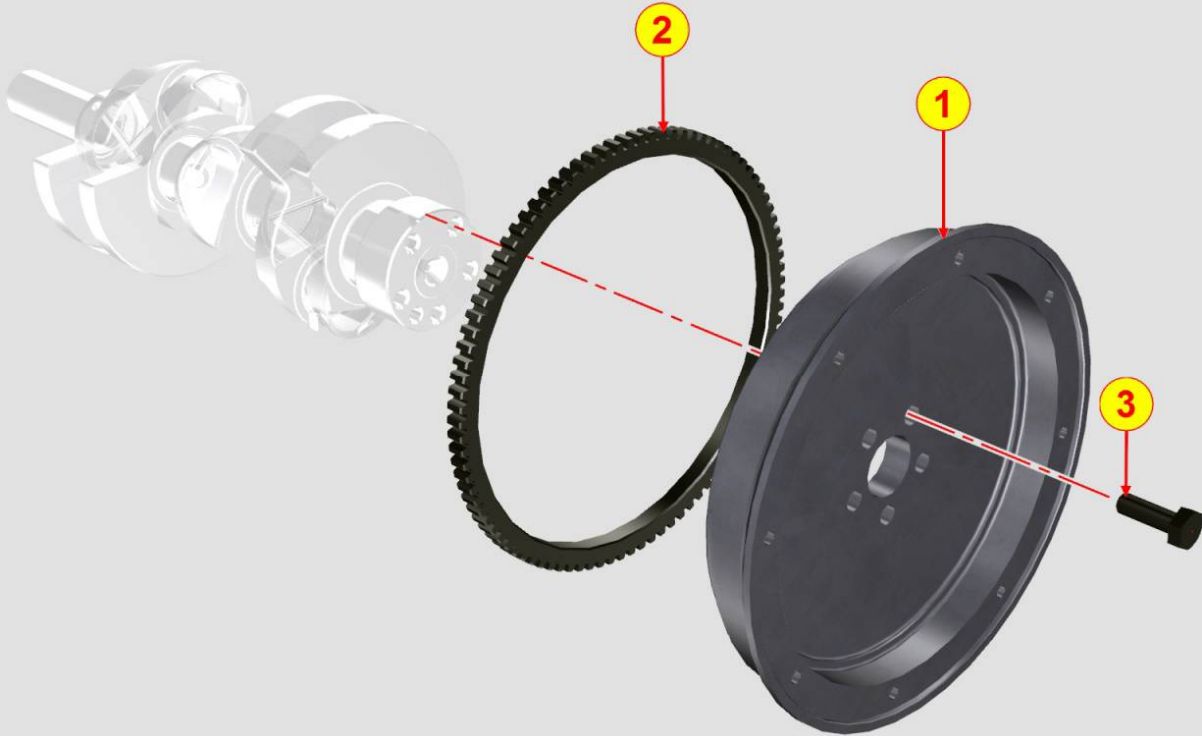

PAGURO - SPARE PARTS CATALOGUE
PAGURO 6000 - FLYWHEEL

TAB|012

PAGURO - SPARE PARTS CATALOGUE
PAGURO 6000 - FLYWHEEL

NO.	CODE:	DESCRIPTION	Q.TY
1	AD40LO9880938	Flywheel Assly for SAE 7" 1/2"	1
2	AD40LO2816088	RING GEAR	1
3	AD40LO1780097	Hex. Screw M10 X 1.25 x 30	5