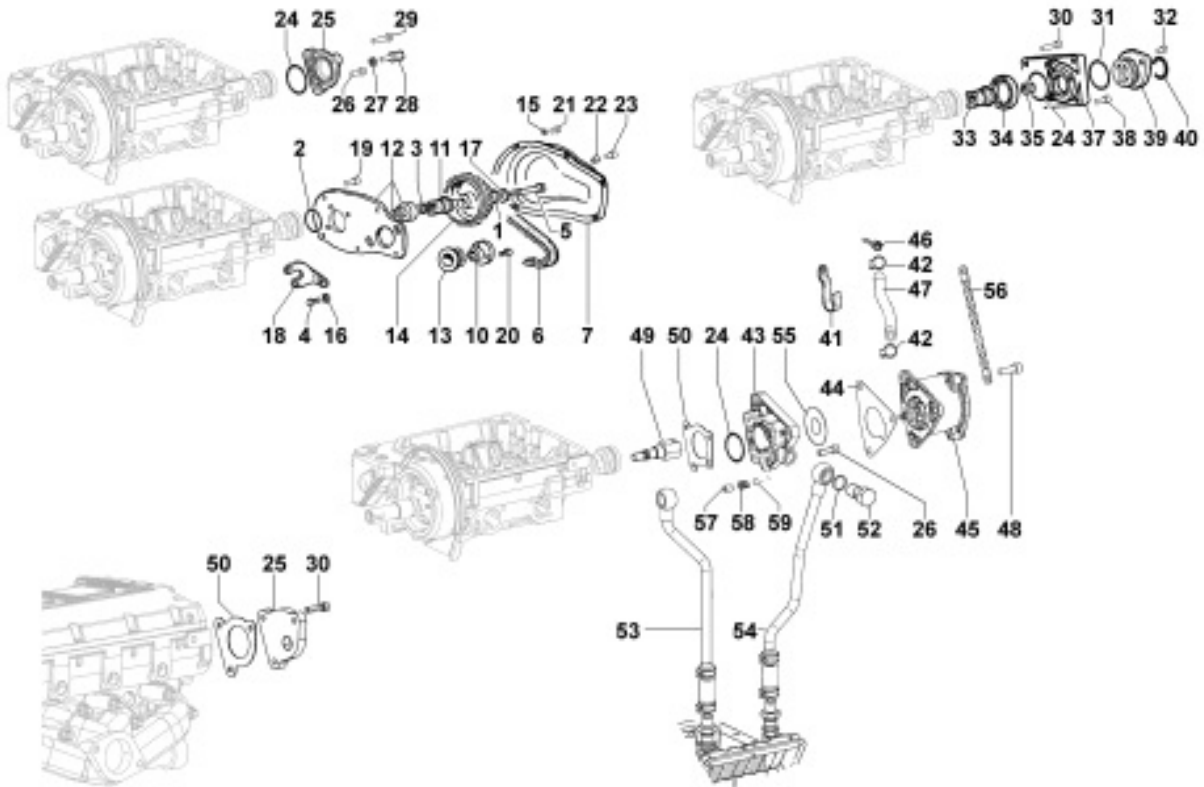

PAGURO - SPARE PARTS CATALOGUE
PAGURO 6000 - 3rd PTO

PAGURO - SPARE PARTS CATALOGUE
PAGURO 6000 - 3rd PTO

NO.	CODE:	DESCRIPTION	Q.TY
24	AD40LO1200233	ORING 40.95X2.62 U	2
26	AD40LO9730416	SOCKET HEAD SCREW M6X20 WITH DRYLOC	3