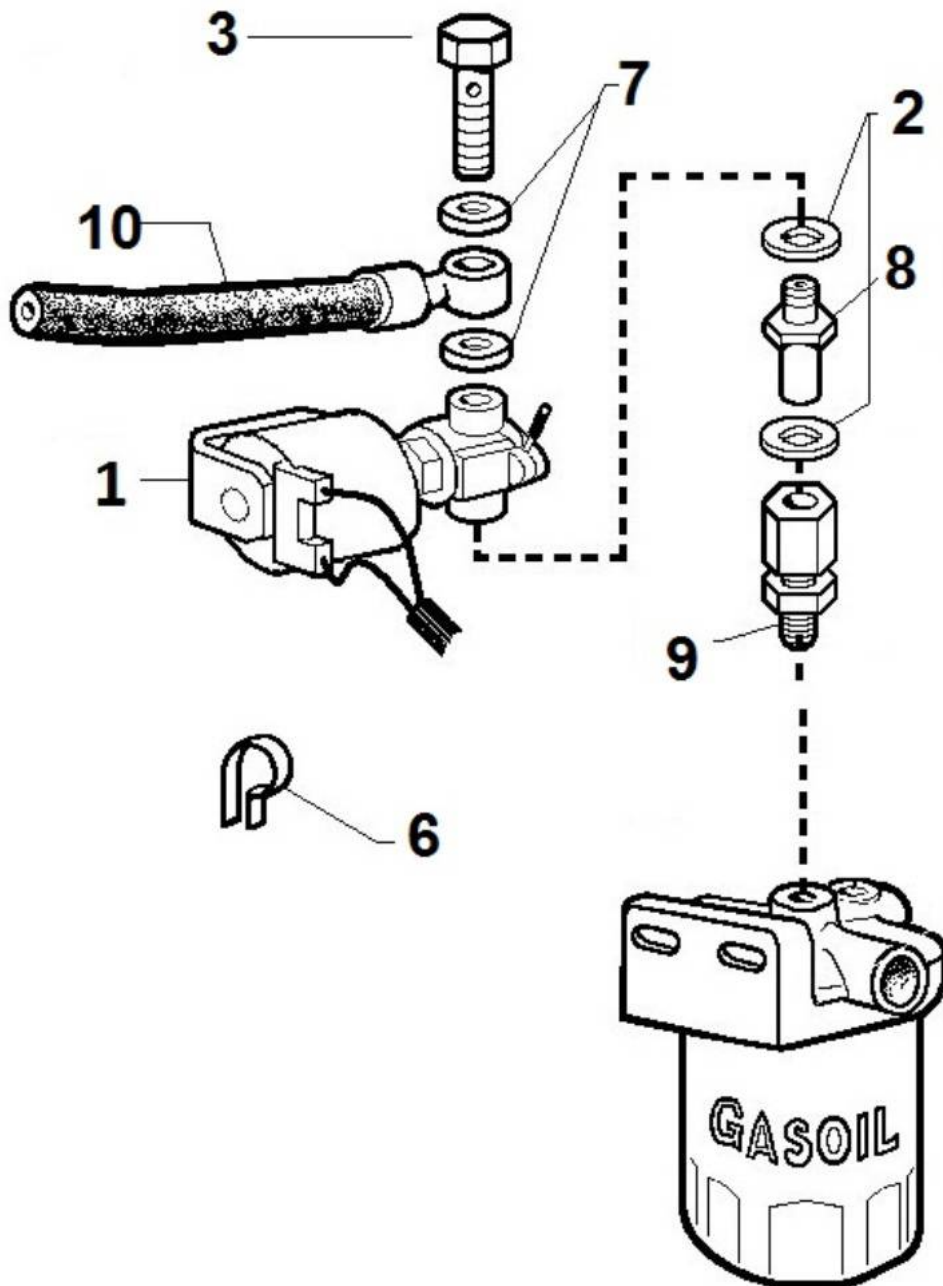

PAGURO - SPARE PARTS CATALOGUE
PAGURO 6000 - TAB.3

PAGURO - SPARE PARTS CATALOGUE
PAGURO 6000 - TAB.3

NO.	CODE:	DESCRIPTION	Q.TY
1	AD40AN4393	WATER PUMP P-LOMB	1
2	AD40AN2470	CIRCLIP 28X1.2	1
3	AD40AN2402	BALL BEARING 60012RS (12X28X8)	2
4	AD40AN3737	LIPSEAL 12x24x7	2
5	AD40AN5396	SCREW M4x8 FOR COG FIXING	1
6	ADHA0001-00	COPPER WASHER 4X8	1
7	AD40AN2521	GASKET FOR WATER PUMP COVER	1
8	AD40AN233	SCREW FOR WATER PUMP COVER	4
9	AD40AN2381	CAM PLATE FOR WATER PUMP	1
10	AD40AN2380	WATER PUMP COVER	1
11	AD40AN3823	WATER PUMP IMPELLER (Ø 12.00 10 BLADES)	1
12	AD40AN1092	O-RING 3403 DI. 10.78X2.62	1
13	AD40AN4394	WATER PUMP SHAFT ST106 P LOMB.	1

PAGURO - SPARE PARTS CATALOGUE
PAGURO 6000 - PUMP FOR OIL EXTRACTION

PAGURO - SPARE PARTS CATALOGUE
PAGURO 6000 - PUMP FOR OIL EXTRACTION

NO.	CODE:	DESCRIPTION	Q.TY
4	AD40LO3630129	CLAMP	1
5	AD40LO6595021	OIL PUMP FOR LMG4000	1

PAGURO - SPARE PARTS CATALOGUE
PAGURO 6000 - ELECTROVALVE

PAGURO - SPARE PARTS CATALOGUE
PAGURO 6000 - ELECTROVALVE

NO.	CODE:	DESCRIPTION	Q.TY
1	AD40LO3587197	SOLENOID VALVE WITH MANUAL RESET DEVICE	1
2	AD40LO4670059	COPPER WASHER D14/10.2 1.	3
3	AD40LO1901115	BOLT	1
6	AD40LO3630170	CLAMP G11	1
7	AD40LO4670061	COPPER WASHER D19/14.2 1.5 THK	1
8	AD40LO7330314	UNION FOR EL.STOP	1
9	AD40LO7330315	JOINT	1
10	AD40LO9375748	FUEL PIPE	1