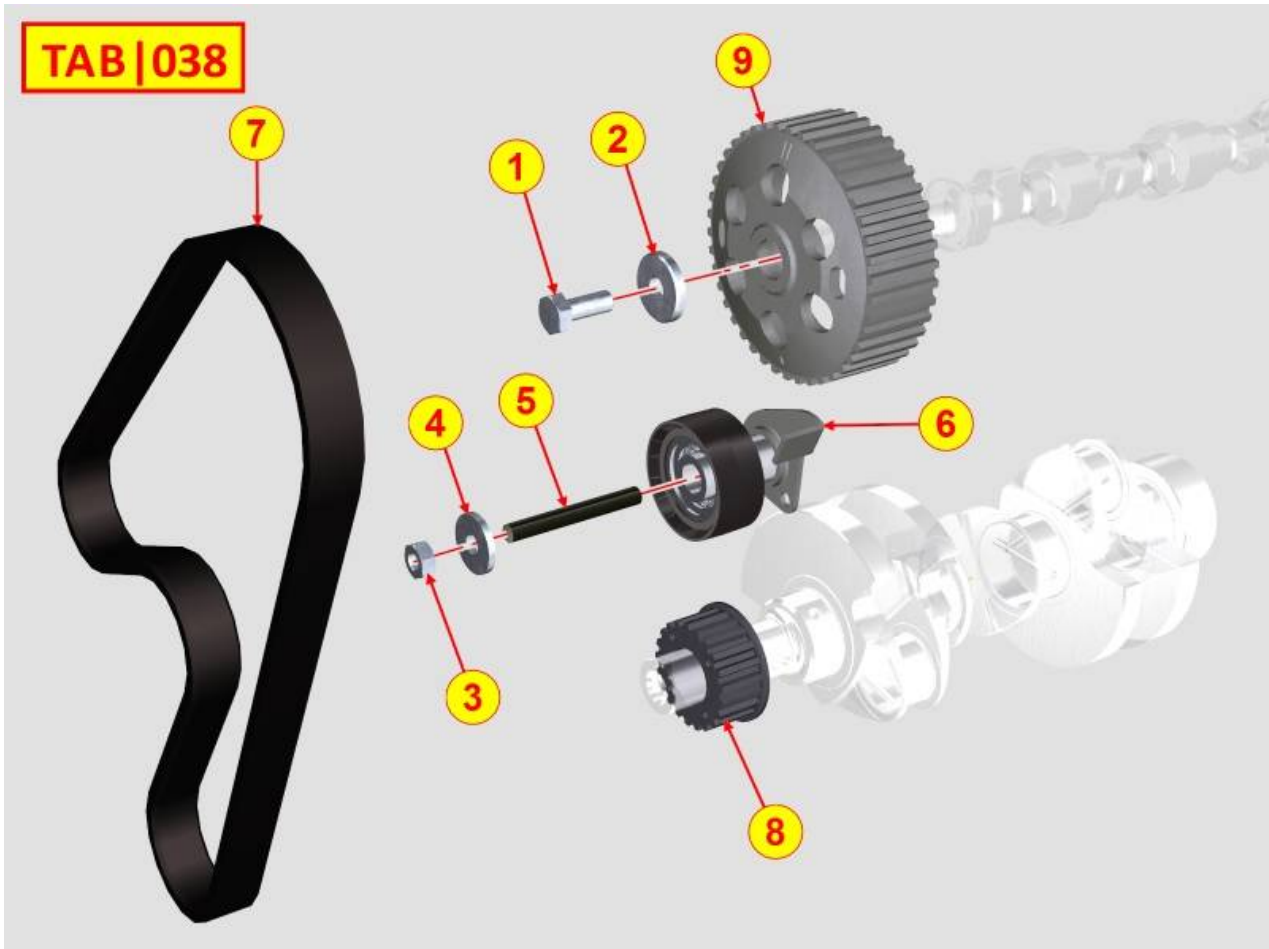

PAGURO - SPARE PARTS CATALOGUE
PAGURO 6000 - TIMING SYSTEM

PAGURO - SPARE PARTS CATALOGUE
PAGURO 6000 - TIMING SYSTEM

NO.	CODE:	DESCRIPTION	Q.TY
1	AD40LO9820142	Hex bolt M10x25L, 1.25P	1
2	AD40LO7625045	WASHER D.11X33X5	1
3	AD40LO3240033	NUT M10X1,5- UNI.5588-8S+ZN.B	1
4	AD40LO7495010	WASHER D.10,5X32X4	1
5	AD40LO6800090	STUD M10X70 RAD.CORTA U	1
6	AD40LO4110009	BELT TENSIONER	1
7	AD40LO2440338	TIMING BELT	1
8	AD40LO6975292	TIMING DRIVING PULLEY	1
9	AD40LO7090012	TIMING DRIVEN PULLEY	1