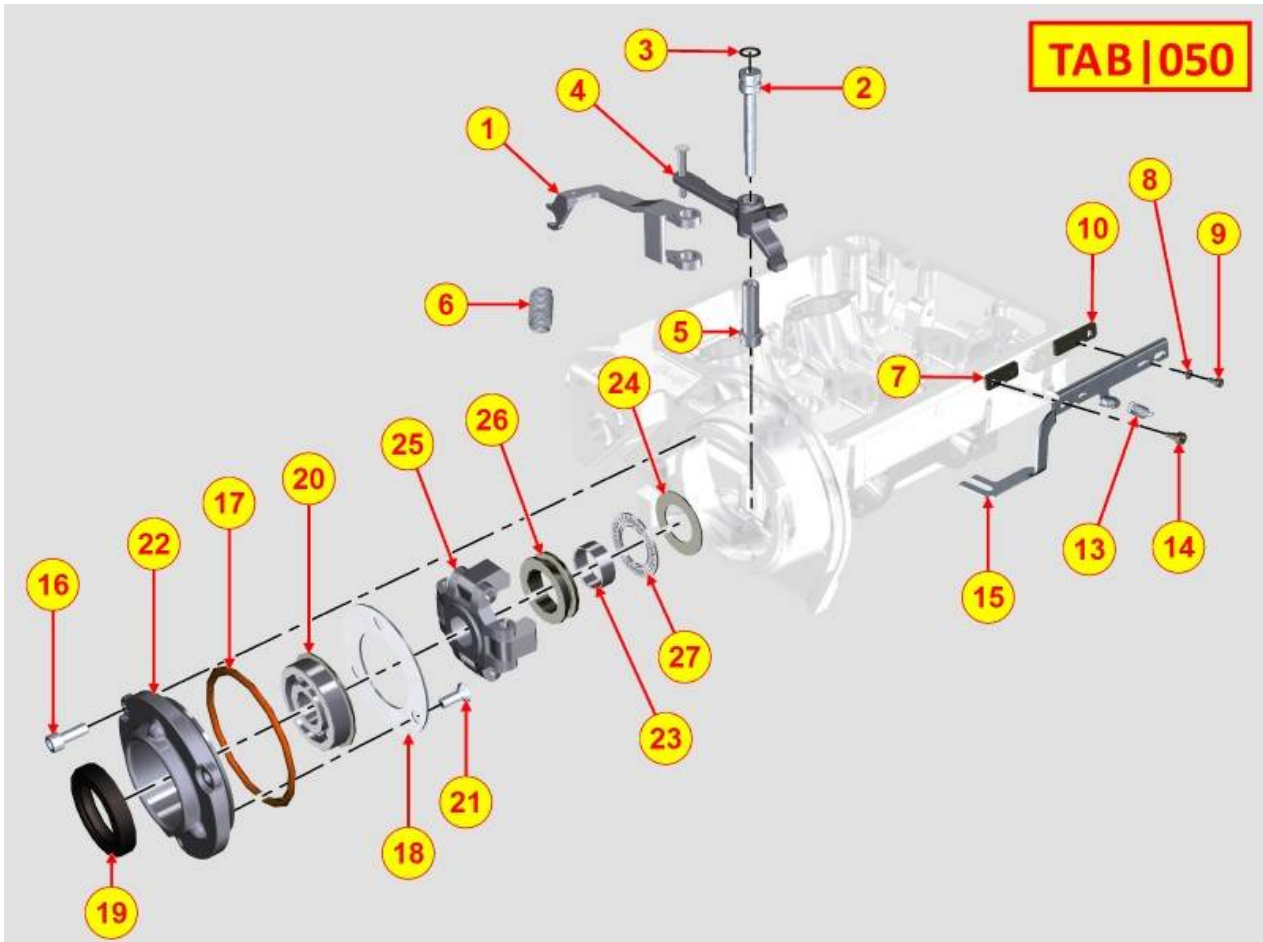

PAGURO - SPARE PARTS CATALOGUE
PAGURO 6000 - SPEED GOVERNOR

PAGURO - SPARE PARTS CATALOGUE
PAGURO 6000 - SPEED GOVERNOR

NO.	CODE:	DESCRIPTION	Q.TY
1	AD40LO4896330	GOVERNOR ASSEMBLY	1
1	AD40LO4896330 (AD40LO52009460)	GOVERNOR ASSEMBLY	1
2	KDISC. (AD40LO6110107)		1
3	AD40LO1200037	ORING 110	1
6	AD40LO5655210	SPRING 2700/3000 G/1	1
7	AD40LO6320071	PLATE	1
8	AD40LO7626037	WASHER 3.2X6.0.6	2/4/6
9	AD40LO9732096	ALLEN SCREW TCEI M3X6 UNI5931 12.9	2
10	KDISC. (AD40LO63200730)		1
13	AD40LO5655257	EXTRAFUEL SPRING	1
14	AD40LO9865202	SPECIAL SCREW FOR PUMP RACK	2
15	AD40LO1380103	INJECTION PUMP CONNECTING ROD	1
16	AD40LO9730010	SOC HEAD CAP SCR M6X16L STEEL	3
17	AD40LO1202037	ORING 3281-RUBBER SILIC-	1
18	AD40LO6275166	SPEED GOVERNATOR RETAINER PLATE	1
19	AD40LO1213303	OIL SEAL 52X35X9	1
20	AD40LO3001066	BALL BEARING 6304 NR radiale rig	1
21	AD40LO9800162	SOC HEAD SCREW M6X16 DRILOC 10.9	3
22	AD40LO2690294	SPEED GOVERNATOR COVER	1
23	AD40LO1585085	DU BUSH DIA 25X28X10	1
24	AD40LO7352063	TRUST WASHER AS25X42X1	1
25	AD40LO8805048	SPEED GOVERNATOR SUPPORT ASSY	1
26	AD40LO5401250	SLEEVE	1
27	AD40LO3110165	TRUSTNEEDLE BEARING AXK2542	1