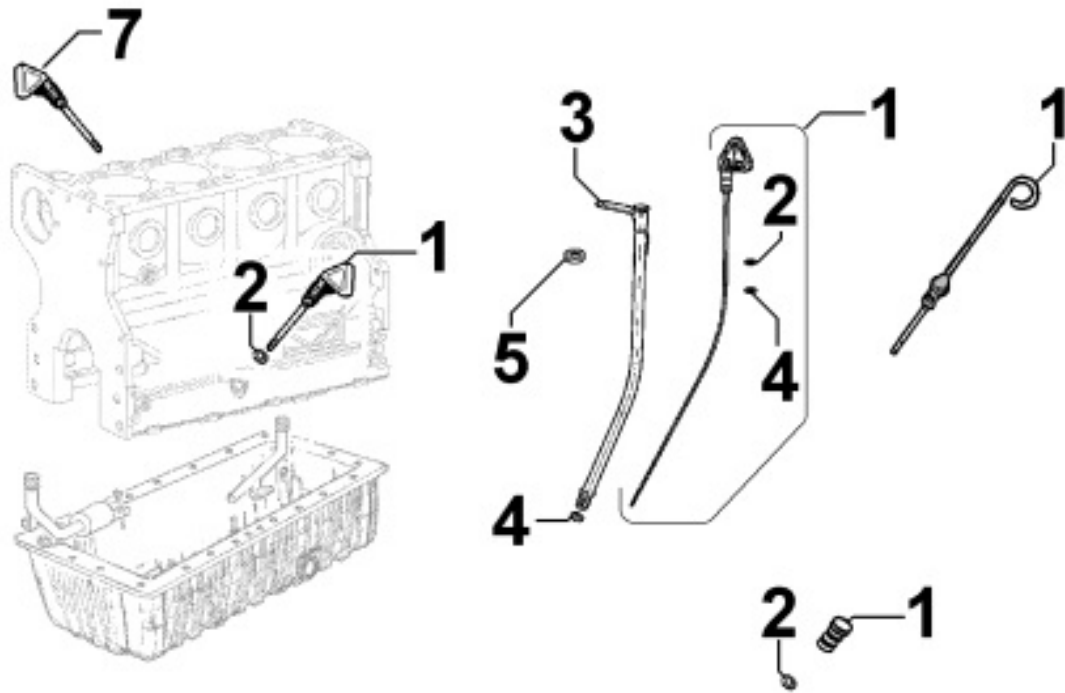

PAGURO - SPARE PARTS CATALOGUE
PAGURO 6000 - OIL DIPSTICK

PAGURO - SPARE PARTS CATALOGUE
PAGURO 6000 - OIL DIPSTICK

NO.	CODE:	DESCRIPTION	Q.TY
3	AD40LO9330132	GASKET	1
4	AD40LO1200001	ANEL. OR 108-GOM. NITRIL D2000	1
5	AD40LO5715089	WASHER	1