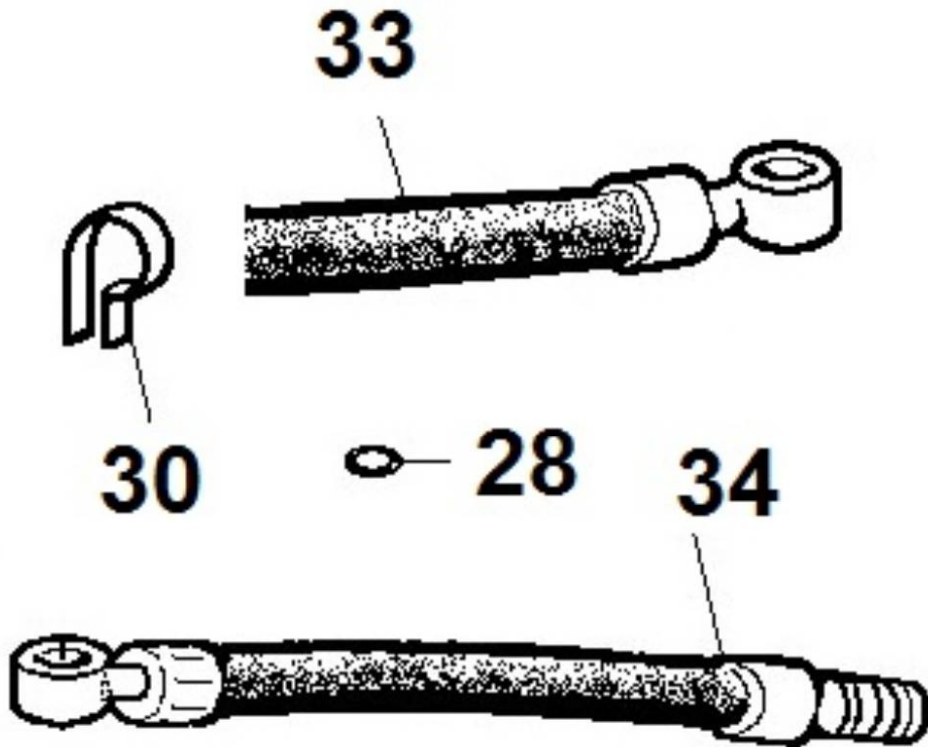

PAGURO - SPARE PARTS CATALOGUE
PAGURO 6000 - FUEL LINES

PAGURO - SPARE PARTS CATALOGUE
PAGURO 6000 - FUEL LINES

NO.	CODE:	DESCRIPTION	Q.TY
28	AD40LO4670059	COPPER WASHER D14/10.2 1.	2
30	AD40LO3630170	CLAMP G11	1
33	AD40LO9375748	FUEL PIPE	1
34	AD40LO9375750	FUEL RECIRCULATION PIPE	1