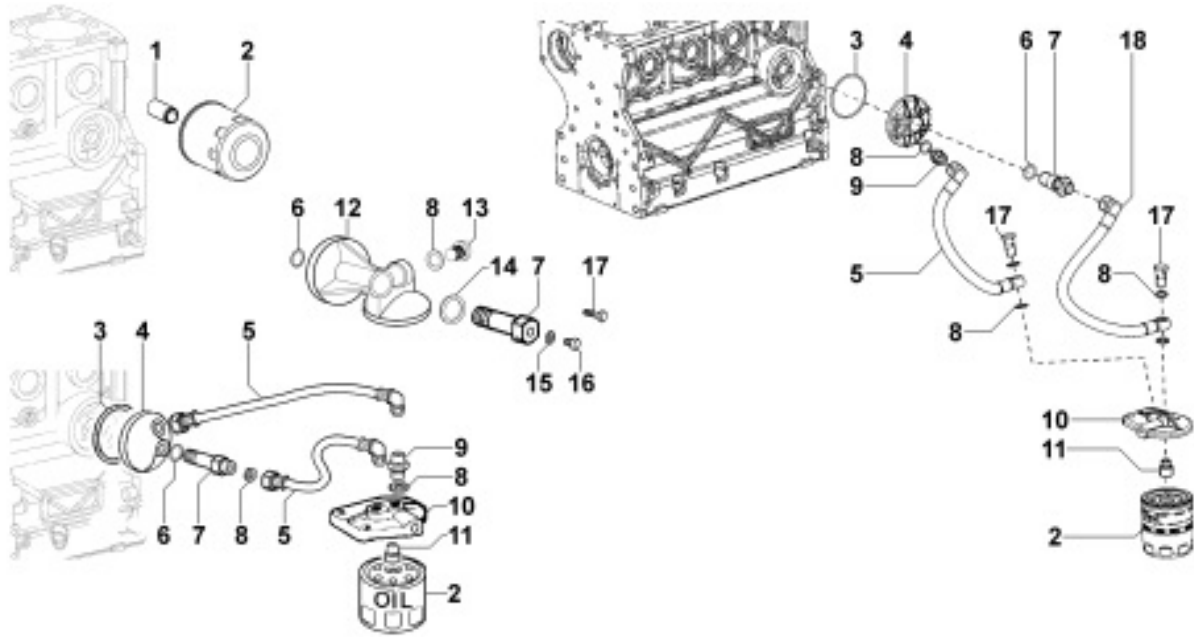

PAGURO - SPARE PARTS CATALOGUE
PAGURO 6000 - OIL FILTER

PAGURO - SPARE PARTS CATALOGUE
PAGURO 6000 - OIL FILTER

NO.	CODE:	DESCRIPTION	Q.TY
1	AD40LO7265021	OIL FILTER CONNECTION	1
2	AD40LO2175283 (AD40LO2175107)	OIL CARTRID. SPARE PART KOHLER	1
3	AD40LO1202036	ORING DIA61 SILICON RUBBER	1
6	AD40LO1200219	ORING	1
8	AD40LO4670061	COPPER WASHER D19/14.2 1.5 THK	1
10	AD40LO8900557	SUPPORT (L.MARINE)	1
12	AD40LO8900425	BRACKET FOR OIL COOLER AND FILTER CARTRI	1
13	AD40LO9040012	OIL DRAIN PLUG M14	1
14	AD40LO4670067	GASKET	1