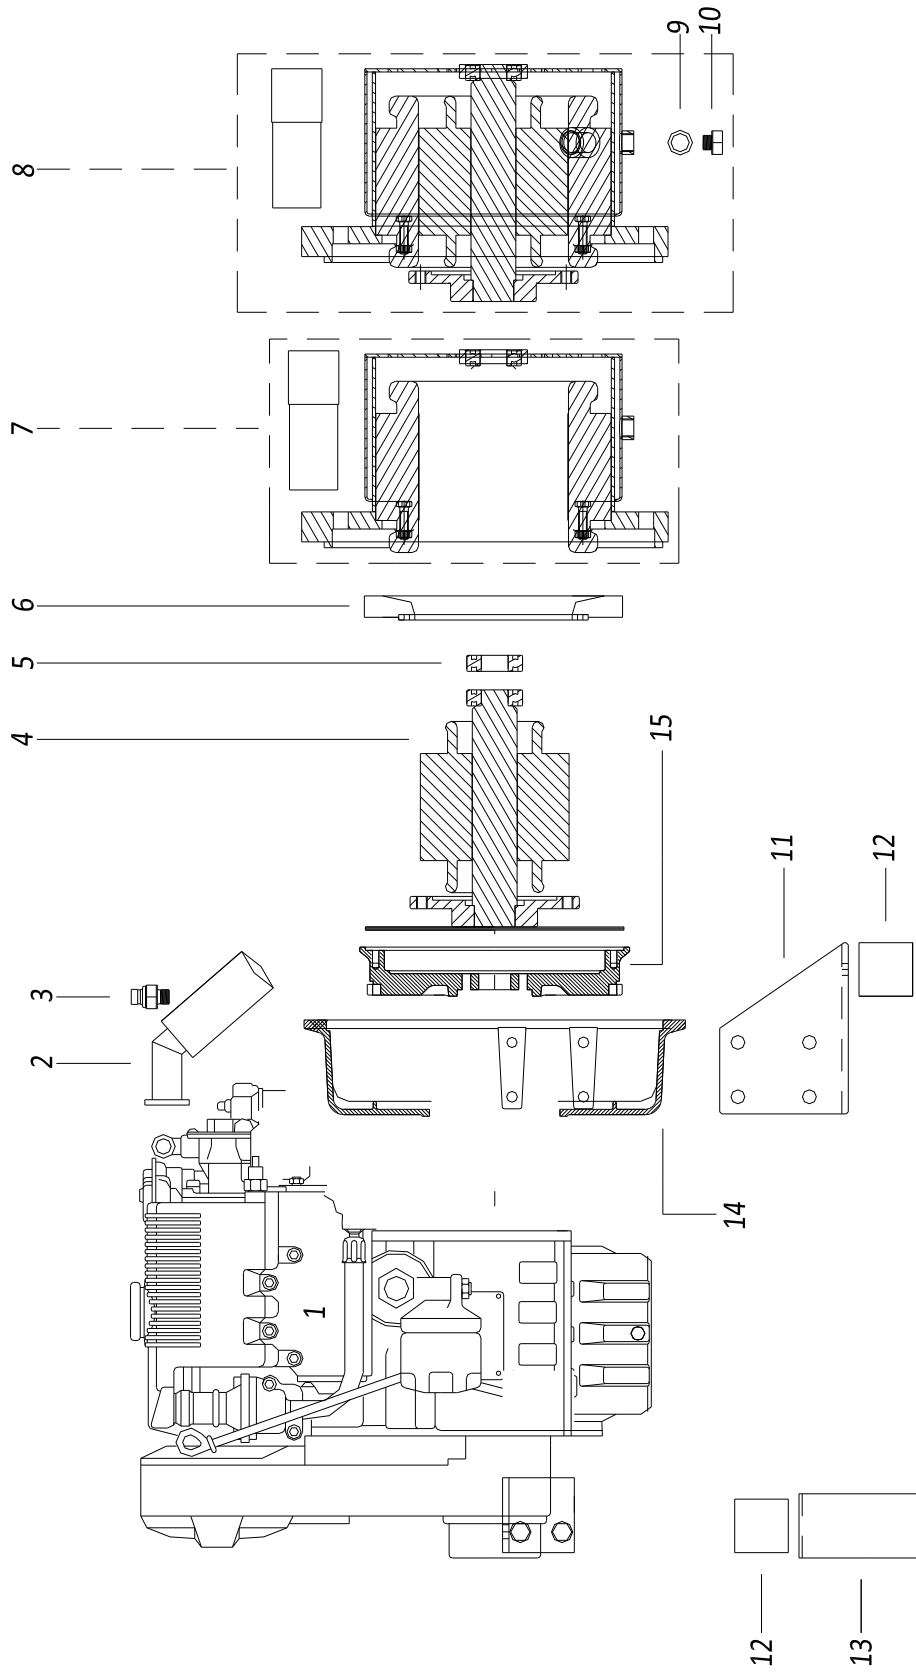

PAGURO - SPARE PARTS CATALOGUE
PAGURO 6000 - TAB.1

PAGURO - SPARE PARTS CATALOGUE
PAGURO 6000 - TAB.1

NO.	CODE:	DESCRIPTION	Q.TY
1	AD01LO0001	ENGINE P6 3000RPM	1
2	AC90SC0004-00	EXHAUST MANIFOLD P6/9/6.5/9v	1
3	AD23SS0003	SWITCH, TEMPERATURE EXHAUST SINGLE	1
4	AD03ZA0021	ROTOR P6	1
5	AD40CU0004	BALL BEARING ROTOR P6/9	1
6	AD12VE0011-00	COOLING FAN P6/9/14/18	1
7	AC07ZA0001-00	STATOR P6	1
8	AC05ZA0004	ALTERNATOR P6	1
9	AD16RARO17X2 3X1.5	WASHER	1
10	AD13O0292C	CLOSING PLUG ALTERNATOR	1
11	AD40LO6429561	BRACKET EXHAUST SIDE	1
11	AD40LO6429562	BRACKET INTAKE SIDE	1
12	AD11FI0001-01	SHOCK ABSORBER, INTERNAL P6/9/6.5/9v/12v	4
13	AD12ST0003	U ENGINE FRAME P6/9	1
14	AD40LO2032370	BELL HOUSING LDW502	1
15	AD40LO9880938	FLYWHEEL LDW502	1