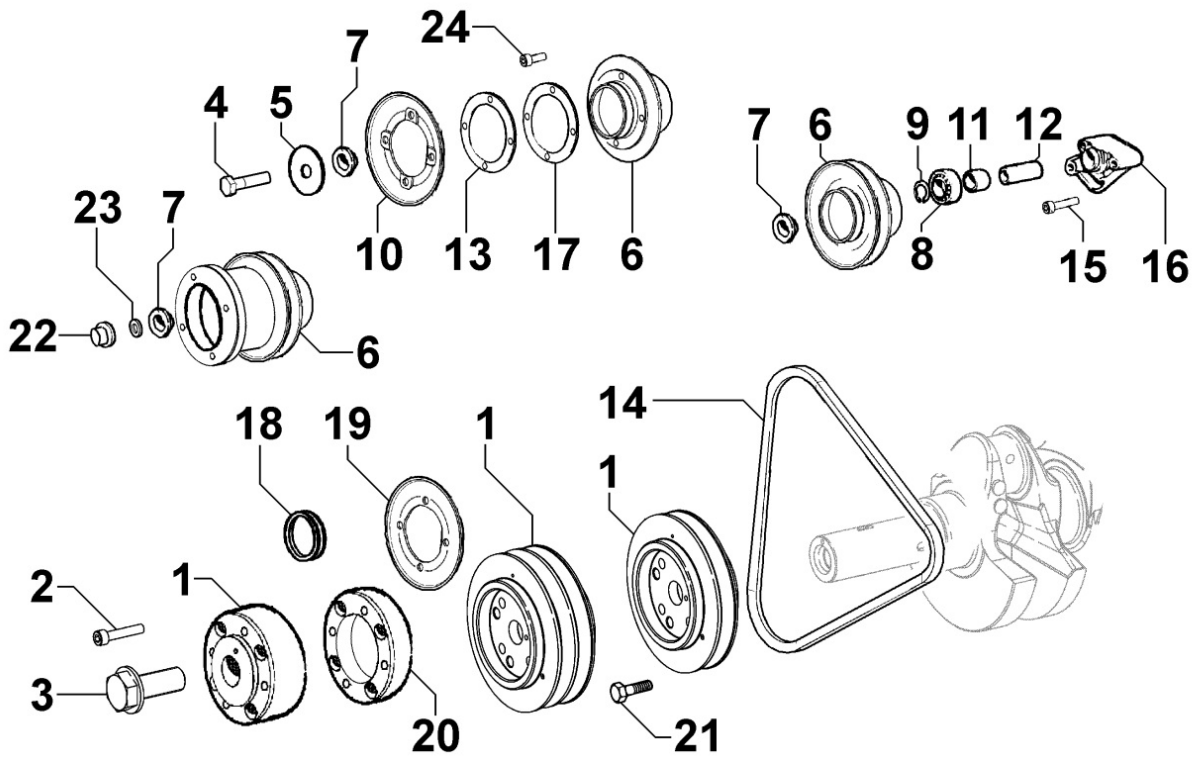

PAGURO - SPARE PARTS CATALOGUE
PAGURO 6000 - PULLEYS / BELT

PAGURO - SPARE PARTS CATALOGUE
PAGURO 6000 - PULLEYS / BELT

NO.	CODE:	DESCRIPTION	Q.TY
1	ED0039023610	FLANGIA/FLANGE	1
2	ED0097300150	SOC HEAD SCREW M6X30-5931.8G+ZN.B	4
3	ED0098653190	CRANKSHAFT BOLT	1