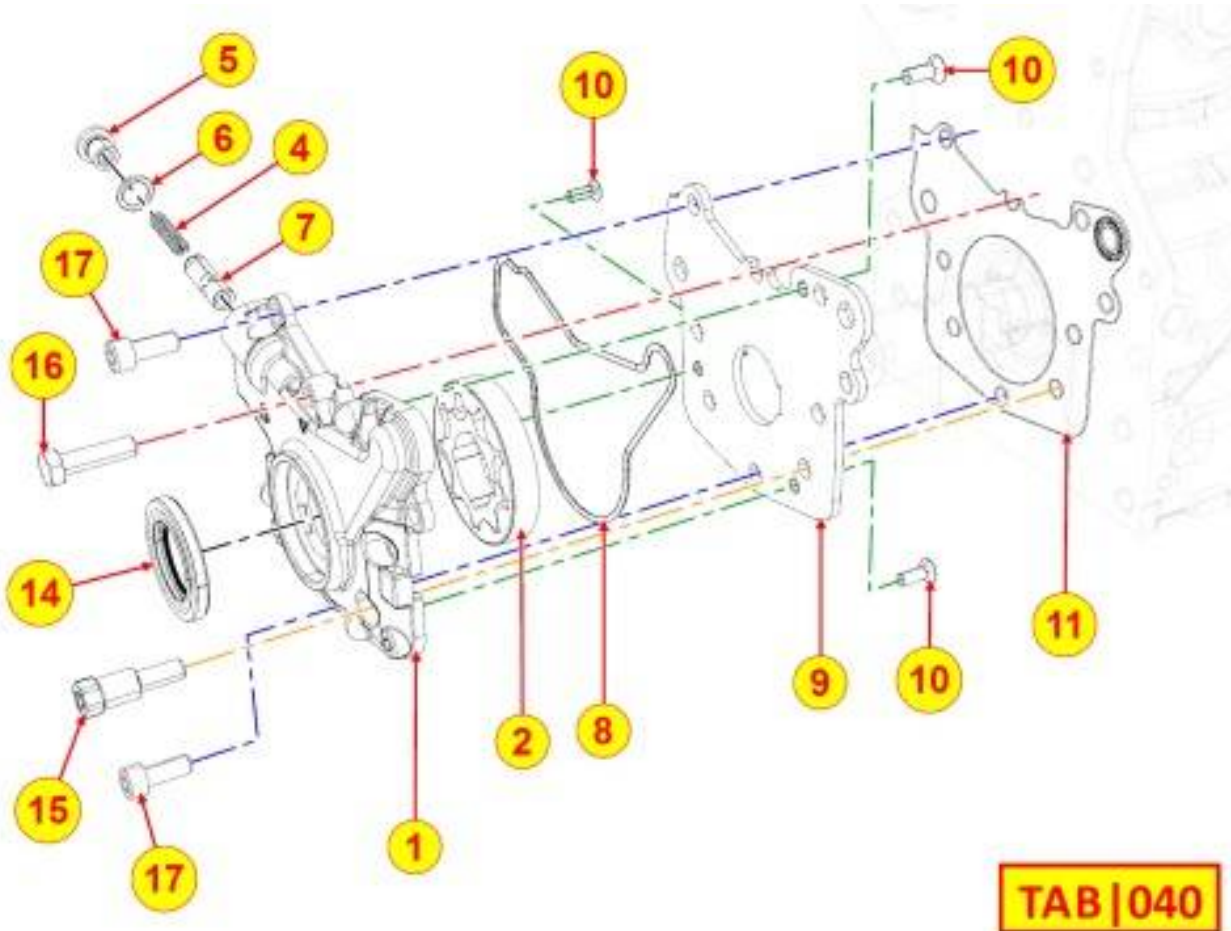

PAGURO - SPARE PARTS CATALOGUE
PAGURO 6000 - OIL PUMP

PAGURO - SPARE PARTS CATALOGUE
PAGURO 6000 - OIL PUMP

NO.	CODE:	DESCRIPTION	Q.TY
1	AD40LO6605131	OIL PUMP WITH ROTOR 8MM	1
5	AD40LO9015005	BY PASS VALVE PLUG	1
6	AD40LO4670060	COPPER WASHER	1
7	AD40LO6495045	BY PASS VALVE PISTON	1
8	AD40LO1200292	OIL PUMP COVER GASKET	1
10	AD40LO9800061	CAPSCREW	3
11	AD40LO4580216	OIL PUMP GASKET	1
14	AD40LO1213343	OIL SEAL 32X50X6 PER AL	1
15	AD40LO9865174	SPECIAL SCREW	2
16	AD40LO1770007	HEX SCREW M8X30-5737-8G+ZN.B	1
17	AD40LO9732074	SOC HEAD SCR M8X20L UNI5931 ST	6