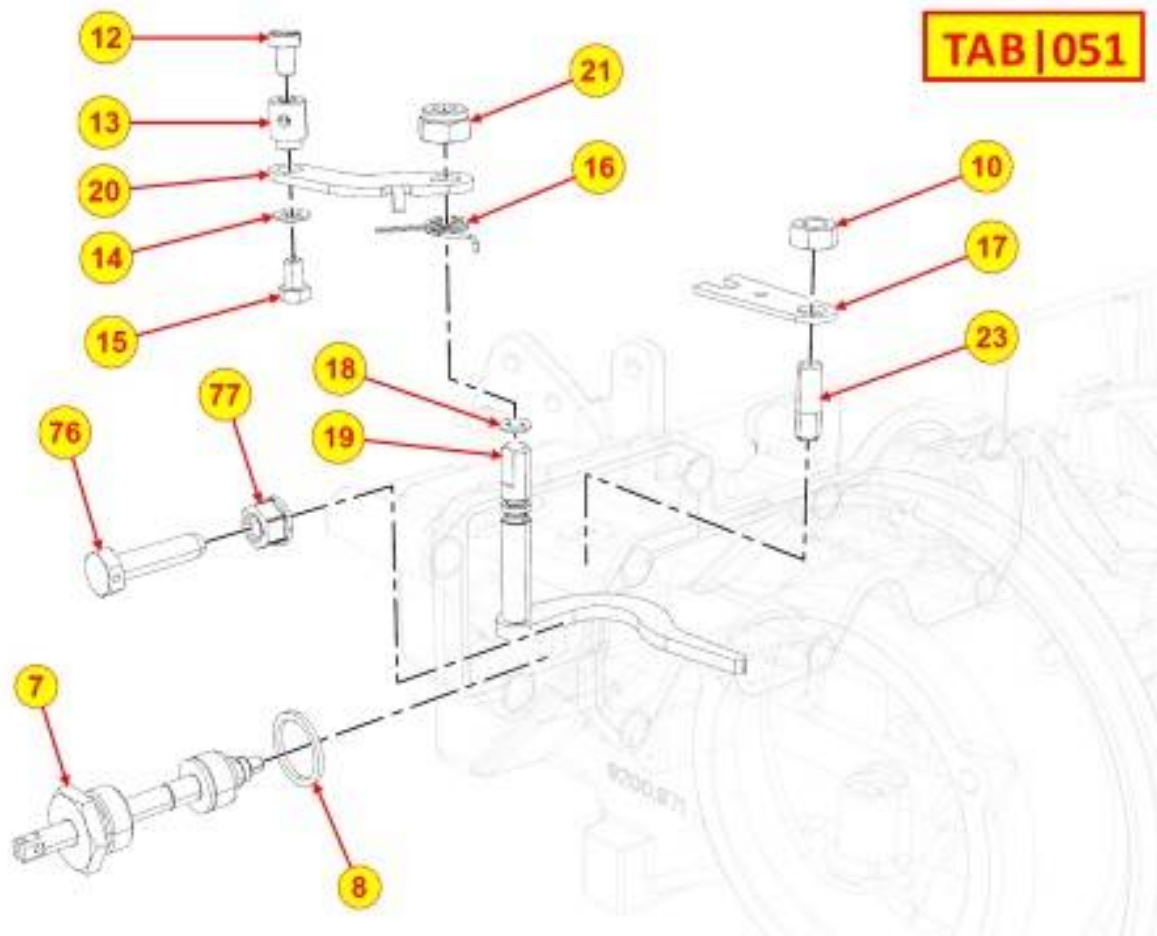

PAGURO - SPARE PARTS CATALOGUE
PAGURO 6000 - CONTROLS

PAGURO - SPARE PARTS CATALOGUE
PAGURO 6000 – CONTROLS

NO.	CODE:	DESCRIPTION	Q.TY
7	AD40LO8576076	EX. FUELDEV.	1
8	AD40LO4480046	Copper wahser 16.2X20X1.5	1
10	AD40LO3240008	NUT M6-CI.8 type 1- ISO	1
12	AD40LO9790023	SOC HEAD SCRE M5X8 UNI 6107 acc.5S zn	1
13	AD40LO6000049	LEVER PAD	1
14	AD40LO771R001	PLAIN WASHER 5.3X10X1	1
15	AD40LO1755001	HEX HEAD SCREW M5X8 5739-8G+ZN.B	1
16	AD40LO5660047	LEVER SPRING	1
17	AD40LO6275114	LOCKING STOP LEVER PLATE	1
18	AD40LO1200051	RING	1
19	AD40LO5200413	INTERNAL STOP LEVER	1
20	AD40LO5200414	EXTERNAL STOP LEVER	1
21	AD40LO3203075	LOCKNUT M.8 h.8.5	1
23	AD40LO6760044	STUD 6X1X10 UNI5911	1
76	AD40LO1760128	SCREW M6 FOR EXTERNAL LEVER SET UP	1
77	AD40LO3240153	NUT M 6X1 SEAL LOCK	1