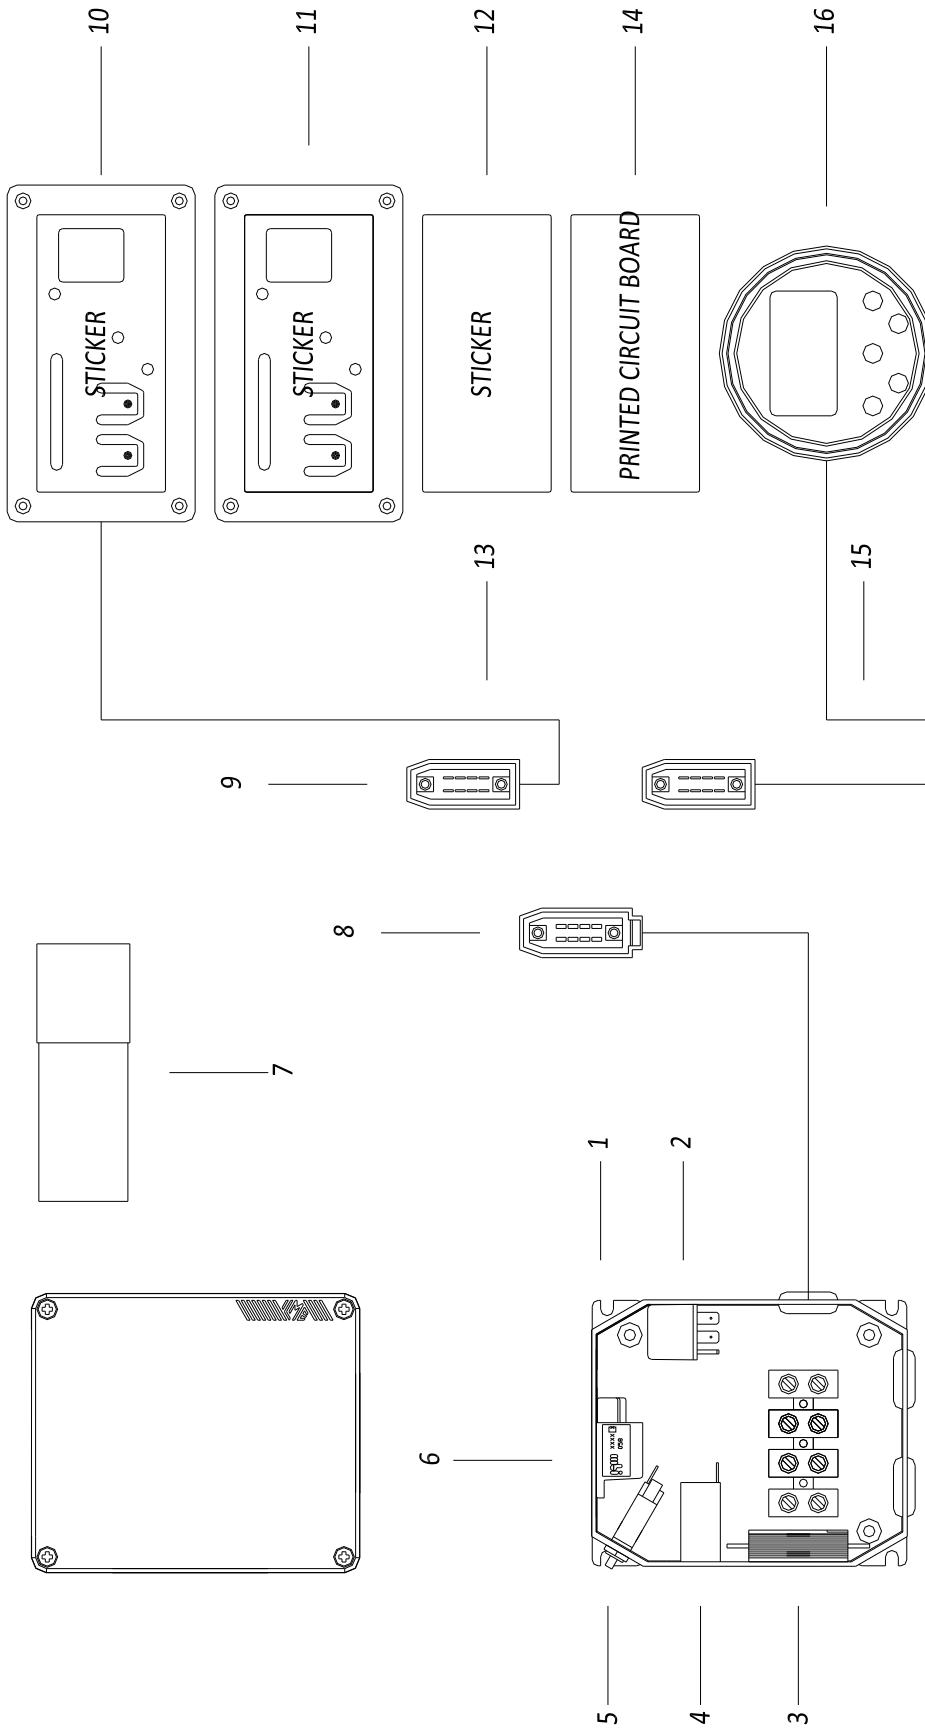

PAGURO 6000

SPARE PARTS CATALOGUE

PAGURO - SPARE PARTS CATALOGUE
PAGURO 6000 - TAB.1

PAGURO - SPARE PARTS CATALOGUE
PAGURO 6000 - TAB.1

NO.	CODE:	DESCRIPTION	Q.TY
1	AD01LO0001	ENGINE P6 3000RPM	1
2	AC90SC0004-00	EXHAUST MANIFOLD P6/9/6.5/9v	1
3	AD23SS0003	SWITCH, TEMPERATURE EXHAUST SINGLE	1
4	AD03ZA0021	ROTOR P6	1
5	AD40CU0004	BALL BEARING ROTOR P6/9	1
6	AD12VE0011-00	COOLING FAN P6/9/14/18	1
7	AC07ZA0001-00	STATOR P6	1
8	AC05ZA0004	ALTERNATOR P6	1
9	AD16RARO17X2 3X1.5	WASHER	1
10	AD13O0292C	CLOSING PLUG ALTERNATOR	1
11	AD40LO6429561	BRACKET EXHAUST SIDE	1
11	AD40LO6429562	BRACKET INTAKE SIDE	1
12	AD11FI0001-01	SHOCK ABSORBER, INTERNAL P6/9/6.5/9v/12v	4
13	AD12ST0003	U ENGINE FRAME P6/9	1
14	AD40LO2032370	BELL HOUSING LDW502	1
15	AD40LO9880938	FLYWHEEL LDW502	1

PAGURO - SPARE PARTS CATALOGUE
PAGURO 6000 - TAB. 2

**PAGURO - SPARE PARTS CATALOGUE
PAGURO 6000 - TAB. 2**

POS.	CODE	DESCRIPTION	Q.TY
1	AD08SC0010	ELECTRICAL PLANT P6/9/6.5/8.5	1
2	AD09RE0016	RELE'	2
3	AD09RS0003	RESISTOR, R47	1
4	AD09TR0003	TRANSFORMER, CURRENT P6/9/6.5/8.5	1
5	AD09AT0005	TERMOSWITCH	1
6	AD08ID0002	BATTERY CHARGER REGULATOR	1
7	AD09CO0300	CAPACITOR 30.0 μ F	1
8	AD08SC0015	CONNECTOR, 8 PINS FEMALE	1
9	AD08SC0016	CONNECTOR, 8 PINS MALE	1
10	AD08DR0001	REMOTE CONTROL PANEL WITH CABLE (DISCONTINUED)	1
11	AD21CA0100	COMPLETE PLASTIC BOX WITH LABEL	1
12	AD38AD0012	STICKER, CONTROL PANEL	1
13	AC30SC0001-00	CABLE, 15MT	1
14	AD08SC0012	PRINTED CIRCUIT BOARD (DISCONTINUED)	1
15	AC30SC0002-00	CABLE, 15MT + ATS25	1
16	AD08DR0005-00	CONTROL PANEL ATS- 25 WITH CABLE	1