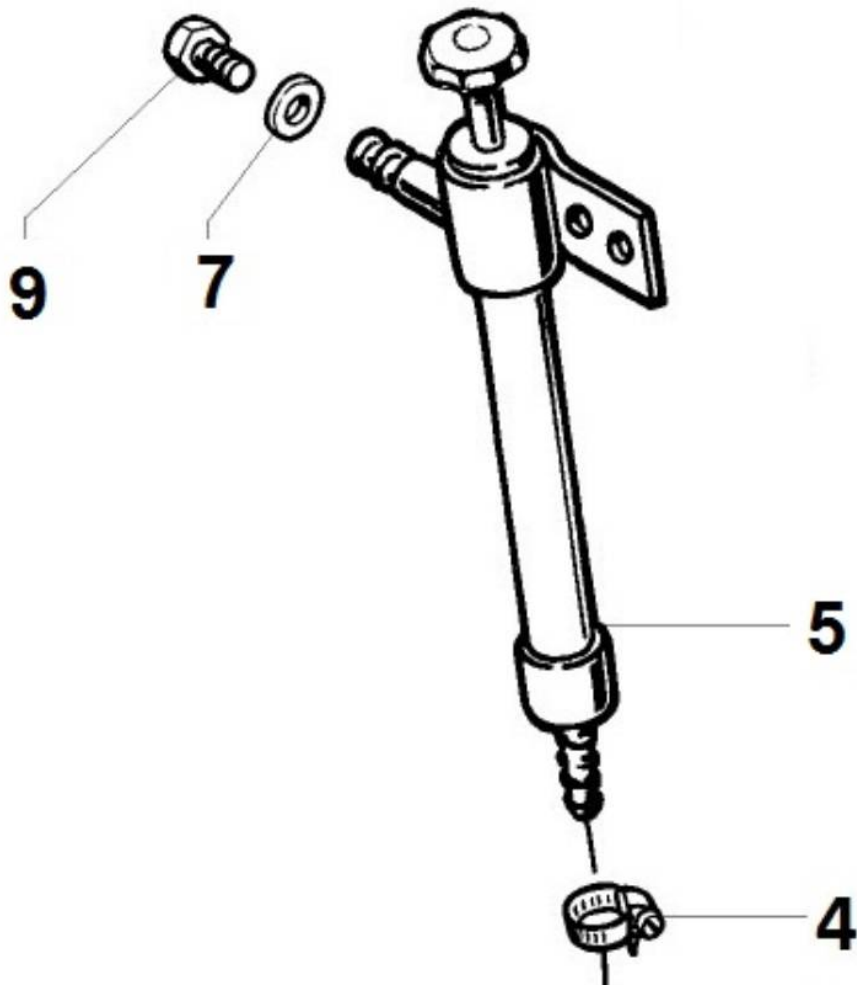

PAGURO - SPARE PARTS CATALOGUE
PAGURO 6000 - PUMP FOR OIL EXTRACTION

PAGURO - SPARE PARTS CATALOGUE
PAGURO 6000 - PUMP FOR OIL EXTRACTION

NO.	CODE:	DESCRIPTION	Q.TY
4	AD40LO3630129	CLAMP	1
5	AD40LO6595021	OIL PUMP FOR LMG4000	1