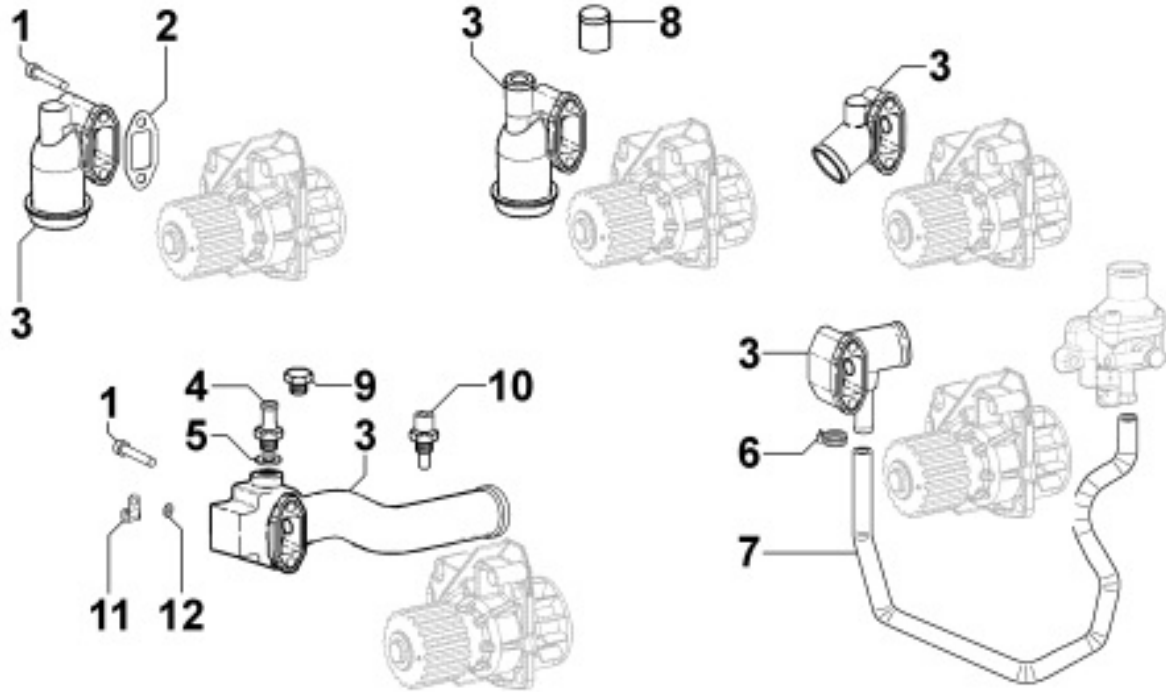

PAGURO - SPARE PARTS CATALOGUE
PAGURO 6000 - COOLANT INLET FLANGE

PAGURO - SPARE PARTS CATALOGUE
PAGURO 6000 - COOLANT INLET FLANGE

NO.	CODE:	DESCRIPTION	Q.TY
1	AD40LO9732016	SOC HEAD CAP SCR M6X40L 8.8	2
2	AD40LO4501158	WATER PUMP INLET FLANGE GASKET	2
3	AD40LO3866107	FLANGE	1