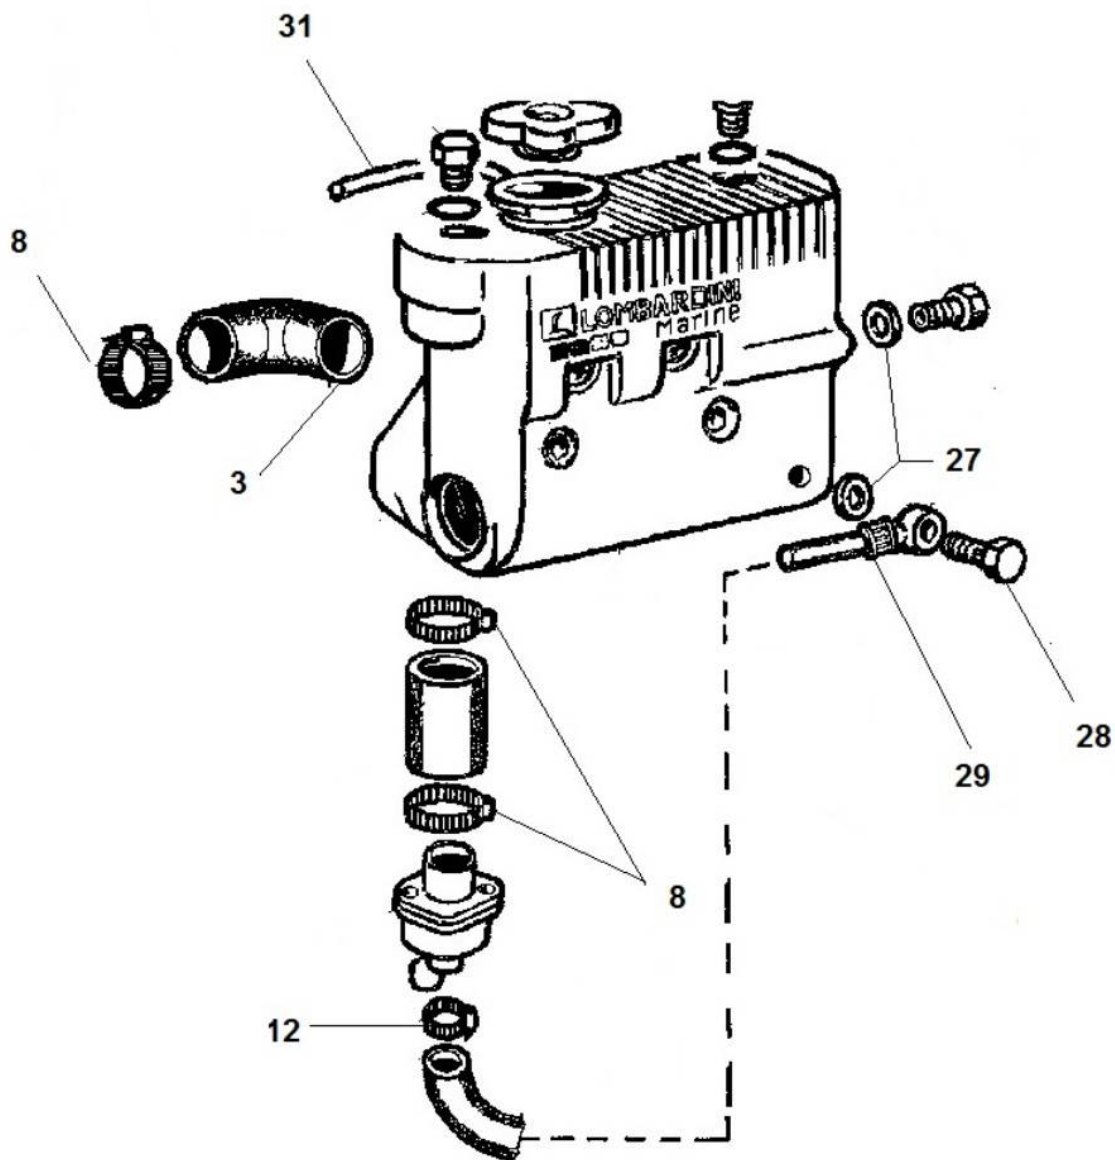

PAGURO - SPARE PARTS CATALOGUE
PAGURO 6000 - HOSES FOR WATER COOLER

PAGURO - SPARE PARTS CATALOGUE
PAGURO 6000 - HOSES FOR WATER COOLER

NO.	CODE:	DESCRIPTION	Q.TY
3	AD40LO9340017	TUBE	1
8	AD40LO3630038	CLAMP d.32-50 SX9C W1	2
12	AD40LO3630129	CLAMP	1
31	AD40LO9305099	RECIRCULATION TUBE LDW 502M-702M	1
27	AD40LO4670061	COPPER WASHER D19/14.2 1.5 THK	2
28	AD40LO1901032	Banjo bolt 14X1	1