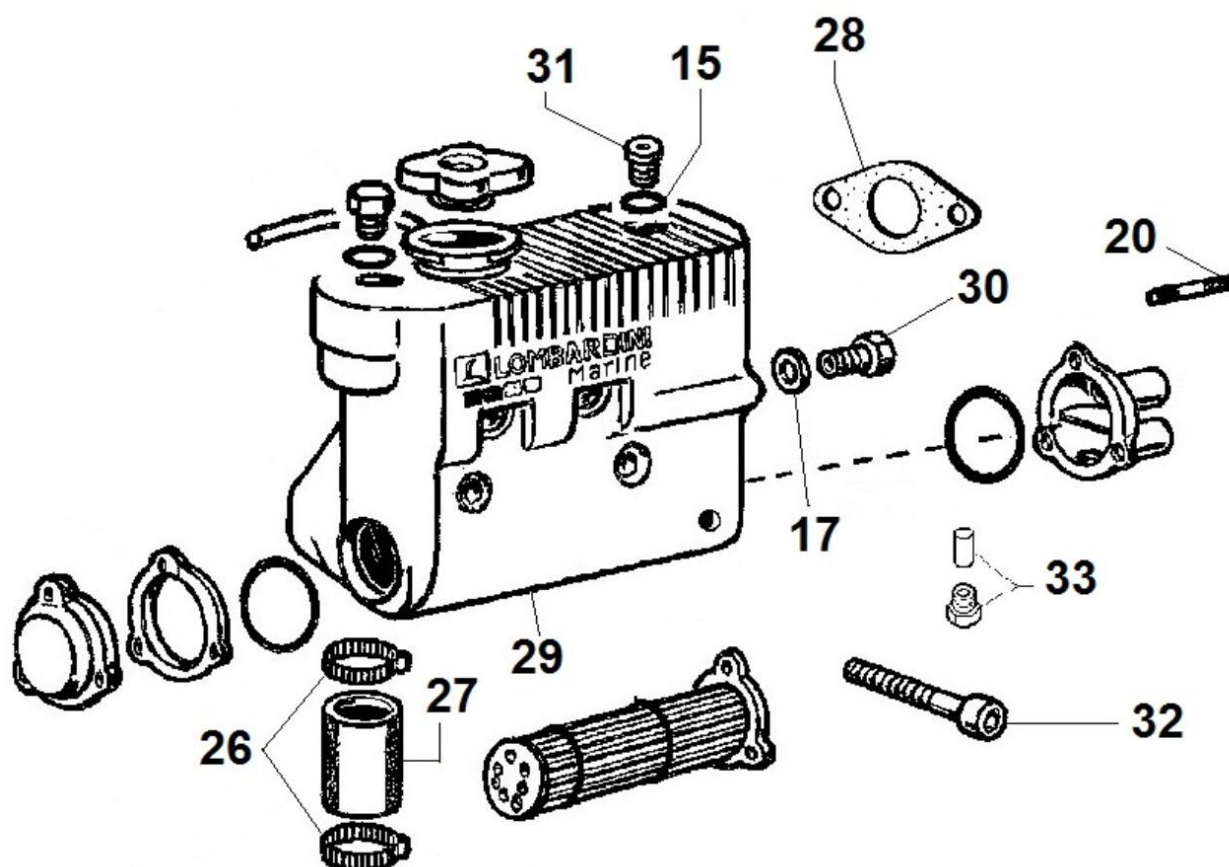

PAGURO - SPARE PARTS CATALOGUE
PAGURO 6000 - COOLANT RADIATOR

PAGURO - SPARE PARTS CATALOGUE
PAGURO 6000 - COOLANT RADIATOR

NO.	CODE:	DESCRIPTION	Q.TY
17	AD40LO4670061	COPPER WASHER D19/14.2 1.5 THK	1
20	AD40LO6780142	STUD BOLT	2
32	AD40LO9730410	SCREW FOR EXCHANGER FOCS M8X110 INOX	4
26	AD40LO3630128 (AD40LO3630038)	CLAMP d.32-50 SX9C W1	2
27	AD40LO9602072	TUBE	1
28	AD40LO4500102	Gasket	1
29	AD40LO7350443 (AD40LO7350324)	RADIATOR WATER- WATER 502/M-702/M BLACK	1
33	AD40LO9080215	PLUG, ZINC ANODE	1