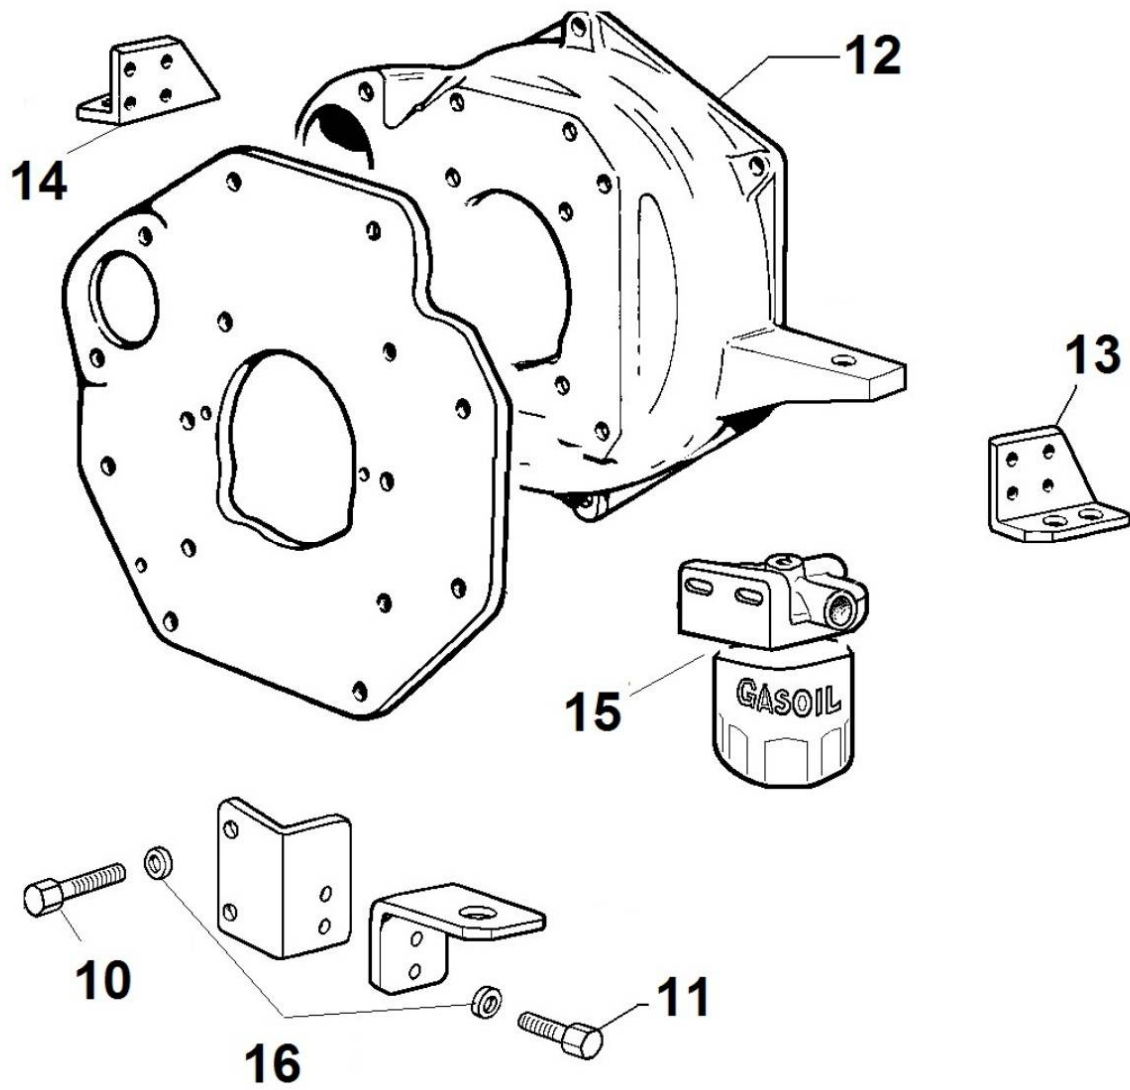

PAGURO - SPARE PARTS CATALOGUE
PAGURO 6000 - 1ST PTO ACCESSORIES

PAGURO - SPARE PARTS CATALOGUE
PAGURO 6000 - 1ST PTP ACCESSORIES

NO.	CODE:	DESCRIPTION	Q.TY
10	AD40LO1770124	SCREW	7
11	AD40LO1790037	BULLONE/BOLT 'N 10	8
12	AD40LO2032438 (AD40LO2032370)	BELL HOUSING SAE5 SHORT 502MG ALU. GREY	1
13	AD40LO6429561 (AD40LO6429350)	ENG.BRACK.BELL SIDE AND MOT.MGVOLPI GREY	1
14	AD40LO6429562 (AD40LO6429351)	ENG.BRACK.BELL SIDE AND RAD.MGVOLPI GREY	1
16	AD40LO7565013	ROND.ELAST./SP.WAS HER S C10	8