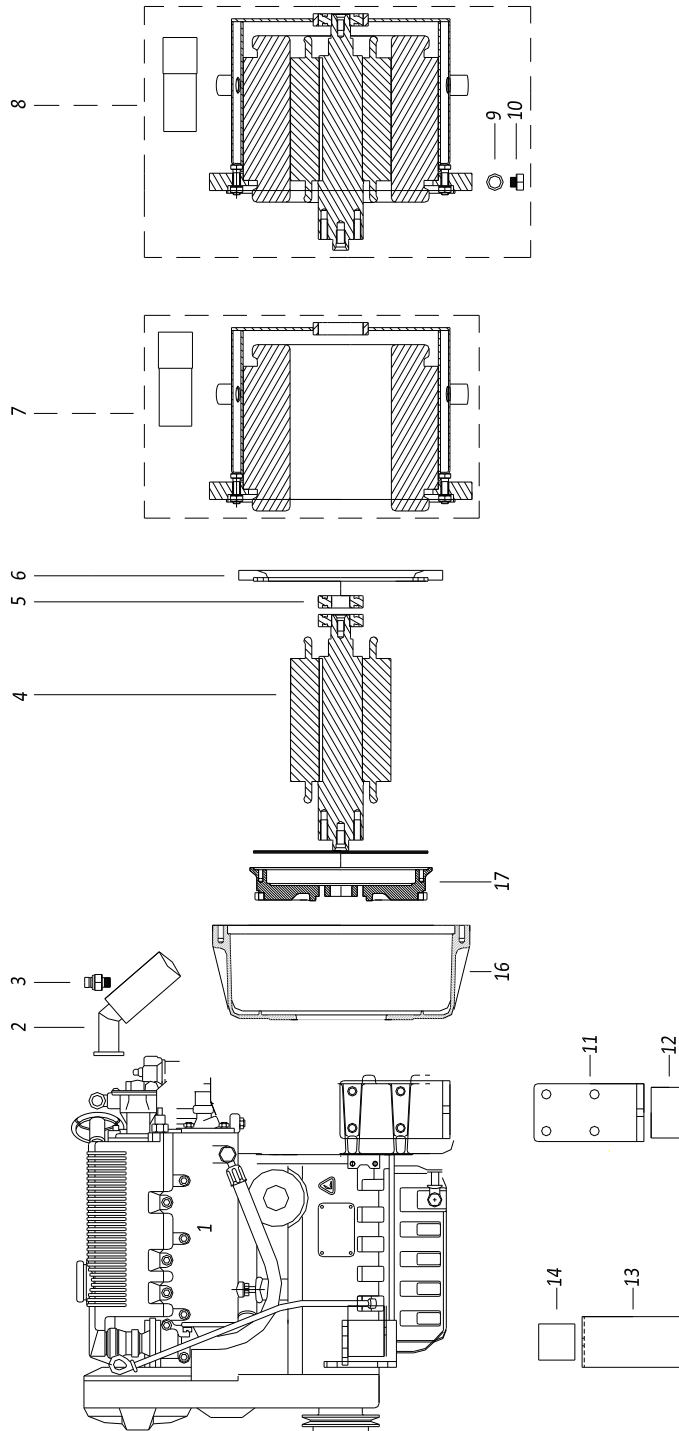

PAGURO 14000

SPARE PARTS CATALOGUE

PAGURO - SPARE PARTS CATALOGUE
PAGURO 14000 - TAB.1

PAGURO - SPARE PARTS CATALOGUE
PAGURO 14000 - TAB.1

NO.	CODE:	DESCRIPTION	Q.TY
1	AD01LO0003	ENGINE LDW 3000RPM	1
2	AD40LO9543069	EXHAUST MANIFOLD P14	1
3	AD23SS0003	SWITCH, TEMPERATURE EXHAUST SINGLE	1
4	AD03ZA0006	ROTOR P14	1
5	AD40CU0005	ROTOR BEARING P14	1
6	AD12VE0011-00	COOLING FAN P6/9/14/18	1
7	AC07ZA0003-00	STATOR COMPLETE P14	1
8	AC05ZA0006	ALTERNATOR P14	1
9	AD16RAR817X23 X1.5	WASHER	1
10	AD13O0292C	CLOSING PLUG3/8	1
11	AD12ST0017-01	L-BRACKET EMGINE FOR P14/18/8.5	1
12	AD11FI0001-01	INTERNAL SHOCK ABSORBER	2
13	AD12ST0003	U ENGINE FRAME	1
14	AD11FI0008	INTERNAL SHOCK ABSORBER	2
15	AD12ST0151-00	EXTERNAL FRAME FOR P14	1
16	AD40LO2032436	BELL HOUSING	1
17	AD40LO9880938	FLYWEEL 3000RPM	1

PAGURO - SPARE PARTS CATALOGUE
PAGURO 14000 - TAB.2

**PAGURO - SPARE PARTS CATALOGUE
PAGURO 14000 - TAB.2**

POS.	CODE	DESCRIPTION	Q.TY
1	AD08SC0010	ELECTRICAL PLANT P14/18	1
2	AD09RE0016	RELE'	2
3	AD09RS0003	RESISTOR, R47	1
4	AD09TR0004	TRANSFORMER, CURRENT	1
5	AD09AT0005	TERMO SWITCH	1
6	AD08ID0002	BATTERY CHARGER REGULATOR	1
7	AD09CO0400	CAPACITOR	4
8	AD08SC0015	CONNECTOR, 8 PINS FEMALE	1
9	AD08SC0016	CONNECTOR, 8 PINS MALE	1
10	AD08DR0001	REMOTE CONTROL PANEL WITH CABLE (DISCONTINUED)	1
11	AD21CA0100	COMPLETE PLASTIC BOX WITH LABEL	1
12	AD38AD0012	STICKER, CONTROL PANEL	1
13	AC30SC0001-00	CABLE, 15MT	1
14	AD08SC0012	PRINTED CIRCUIT BOARD (DISCONTINUED)	1
15	AC30SC0002-00	CABLE, 15MT + ATS25	1
16	AD08DR0005-00	CONTROL PANEL ATS- 25	1