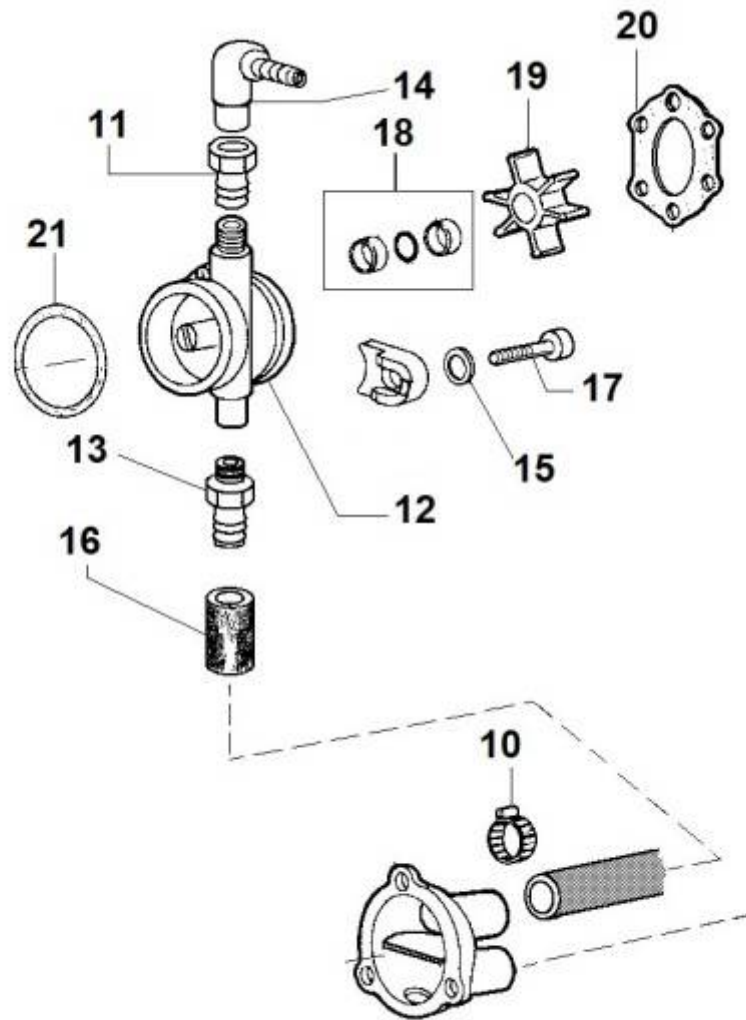

PAGURO - SPARE PARTS CATALOGUE
PAGURO 14000 - COOLANT PUMP

PAGURO - SPARE PARTS CATALOGUE
PAGURO 14000 - COOLANT PUMP

NO.	CODE:	DESCRIPTION	Q.TY
10	AD40LO3630111	CLAMP	2
11	AD40LO5953072	NIPPLE	1
12	AD40LO6584510	PUMP, SEA WATER	1
13	AD40LO7330245	CONNECTOR	1
14	AD40LO7330284	CONNECTOR	1
15	AD40LO7625209	WASHER	2
16	AD40LO9602170	TUBE	1
17	AD40LO9730220	SCREW	2
18	AD40LO8150028	ORING KIT	1
19	AD40LO4200204	IMPELLER	1
20	AD40LO4775498	GASKET	1
21	AD40LO1200233	ORING 40,95X2,62 U	1