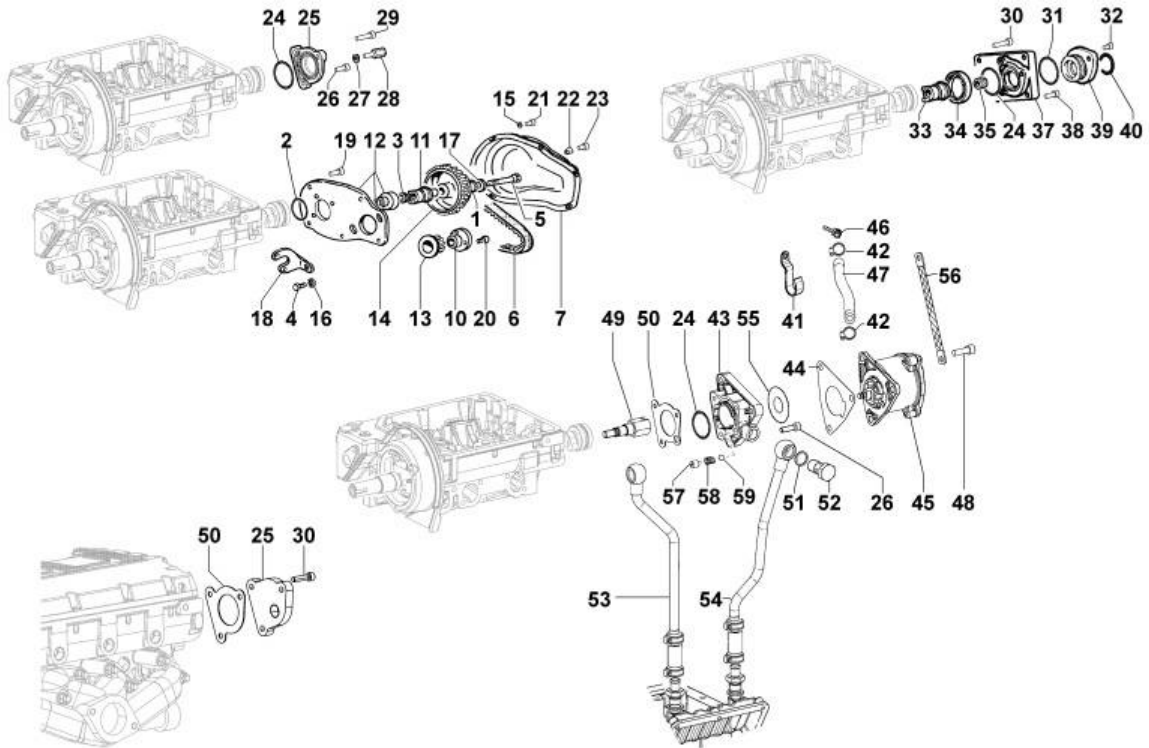

PAGURO - SPARE PARTS CATALOGUE
PAGURO 14000 - 3rd PTO

PAGURO - SPARE PARTS CATALOGUE
PAGURO 14000 - 3rd PTO

NO.	CODE:	DESCRIPTION	Q.TY
24	AD40LO1200233	ORING 40,95X2,62	2
26	AD40LO9730416	SOCKET HEAD SCREW M6X20 WITH DRYLOC	3