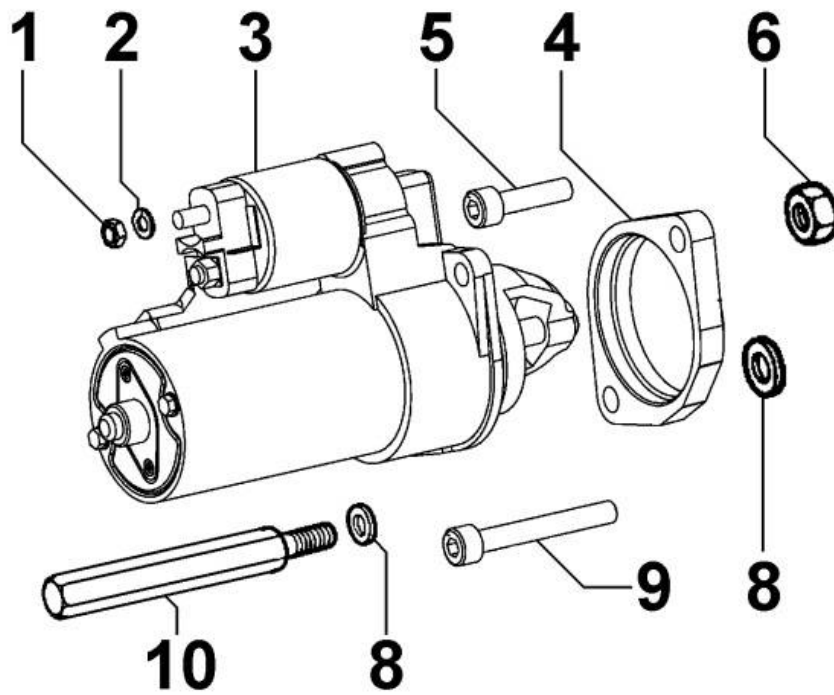

PAGURO - SPARE PARTS CATALOGUE
PAGURO 14000 - STARTING MOTOR

PAGURO - SPARE PARTS CATALOGUE
PAGURO 14000 - STARTING MOTOR

NO.	CODE:	DESCRIPTION	Q.TY
1	AD40LO3240020	NUT M8X1,25 UNI 5589-6S+ZN.B	1
2	AD40LO7565007	SPRING WASHER D14.2/8.2	1
3	AD40LO5840162	STARTER MOTOR	1
3	AD40LO5840224	STARTER MOTOR 1.7KW	1
4	AD40LO3810024	FLANGE	1
5	AD40LO9730046	SOC HEAD SCREW M10X35- 5931.8G+ZN.B	2