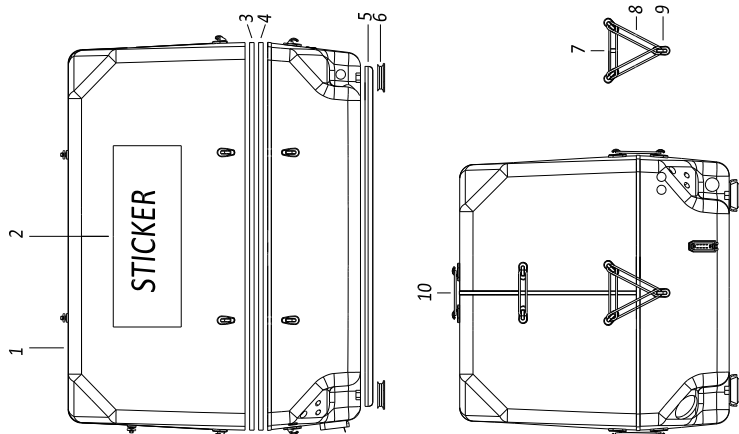

PAGURO - SPARE PARTS CATALOGUE
PAGURO 14000 - TAB.4

PAGURO - SPARE PARTS CATALOGUE
PAGURO 14000 - TAB.4

NO.	CODE:	DESCRIPTION	Q.TY
1	AC10SB0006	CAPSULE PAGURO 14000	1
2	AD38AD0024	CAPSULE ADHESIVE WAVE P14 SCA	1
2	AD38AD0025	CAPSULE ADHESIVE WAVE P14 ASP	1
3	AD18MT0004	MOUSSE 14X8	1
4	AD19GI0001	COVER PLATES 20/60	1
5	AD12ST0014	EXTERNAL BRACKET P14	1
5	AD12ST0015	EXTERNAL BRACKET P14	1
6	AD11FI0005	EXTERNAL SHOCK ABSORBER	4
7	AD21BL0001	CLOSING RUBBER STRIP LID	6
8	AD21BL0002	CLOSING RUBBER STRIP BOT	8
9	AD23TR0001	HOOK FOR CAPSULE	22
10	AD18MT0004	MOUSSE 14X8	1
11	AC12MT0005-00	INSULATION FOAM CAPSULE P14 LID	1
12	AC12MT0006-00	INSULATION FOAM CAPSULE P14 BOT	1