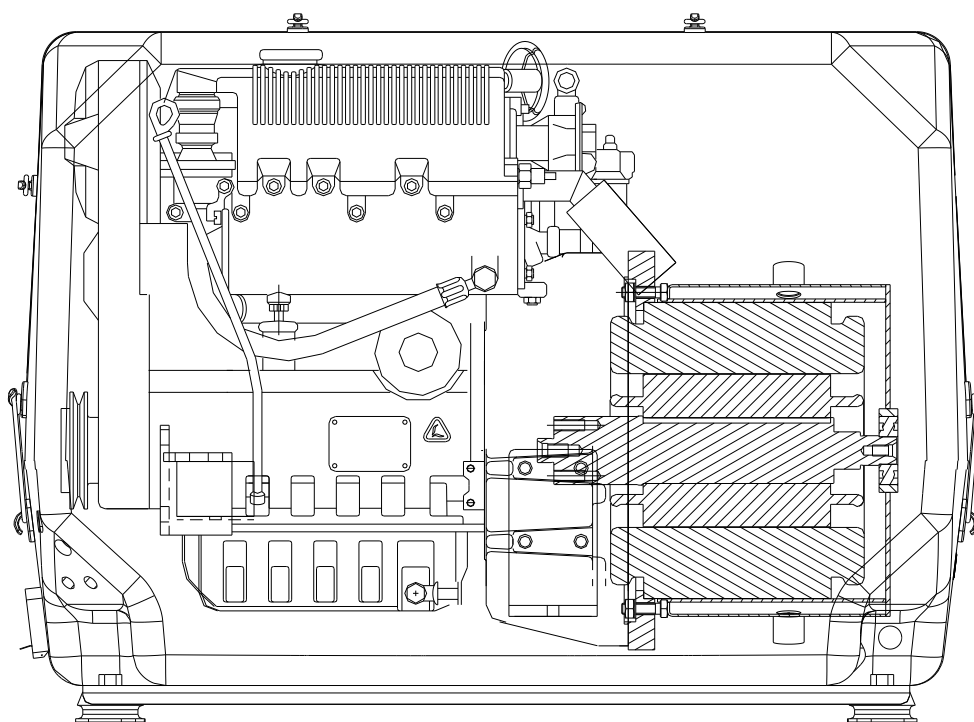

PAGURO 14000

SPARE PARTS CATALOGUE

PAGURO - SPARE PARTS CATALOGUE
PAGURO 14000 - TAB.1

PAGURO - SPARE PARTS CATALOGUE
PAGURO 14000 - TAB.1

NO.	CODE:	DESCRIPTION	Q.TY
1	AD01LO0003	ENGINE LDW 3000RPM	1
2	AD40LO9543069	EXHAUST MANIFOLD P14	1
3	AD23SS0003	SWITCH, TEMPERATURE EXHAUST SINGLE	1
4	AD03ZA0006	ROTOR P14	1
5	AD40CU0005	ROTOR BEARING P14	1
6	AD12VE0011-00	COOLING FAN P6/9/14/18	1
7	AC07ZA0003-00	STATOR COMPLETE P14	1
8	AC05ZA0006	ALTERNATOR P14	1
9	AD16RAR817X23 X1.5	WASHER	1
10	AD13O0292C	CLOSING PLUG3/8	1
11	AD12ST0017-01	L-BRACKET EMGINE FOR P14/18/8.5	1
12	AD11FI0001-01	INTERNAL SHOCK ABSORBER	2
13	AD12ST0003	U ENGINE FRAME	1
14	AD11FI0008	INTERNAL SHOCK ABSORBER	2
15	AD12ST0151-00	EXTERNAL FRAME FOR P14	1
16	AD40LO2032436	BELL HOUSING	1
17	AD40LO9880938	FLYWEEL 3000RPM	1

PAGURO - SPARE PARTS CATALOGUE
PAGURO 14000 - TAB.2

**PAGURO - SPARE PARTS CATALOGUE
PAGURO 14000 - TAB.2**

POS.	CODE	DESCRIPTION	Q.TY
1	AD08SC0010	ELECTRICAL PLANT P14/18	1
2	AD09RE0016	RELE'	2
3	AD09RS0003	RESISTOR, R47	1
4	AD09TR0004	TRANSFORMER, CURRENT	1
5	AD09AT0005	TERMO SWITCH	1
6	AD08ID0002	BATTERY CHARGER REGULATOR	1
7	AD09CO0400	CAPACITOR	4
8	AD08SC0015	CONNECTOR, 8 PINS FEMALE	1
9	AD08SC0016	CONNECTOR, 8 PINS MALE	1
10	AD08DR0001	REMOTE CONTROL PANEL WITH CABLE (DISCONTINUED)	1
11	AD21CA0100	COMPLETE PLASTIC BOX WITH LABEL	1
12	AD38AD0012	STICKER, CONTROL PANEL	1
13	AC30SC0001-00	CABLE, 15MT	1
14	AD08SC0012	PRINTED CIRCUIT BOARD (DISCONTINUED)	1
15	AC30SC0002-00	CABLE, 15MT + ATS25	1
16	AD08DR0005-00	CONTROL PANEL ATS- 25	1