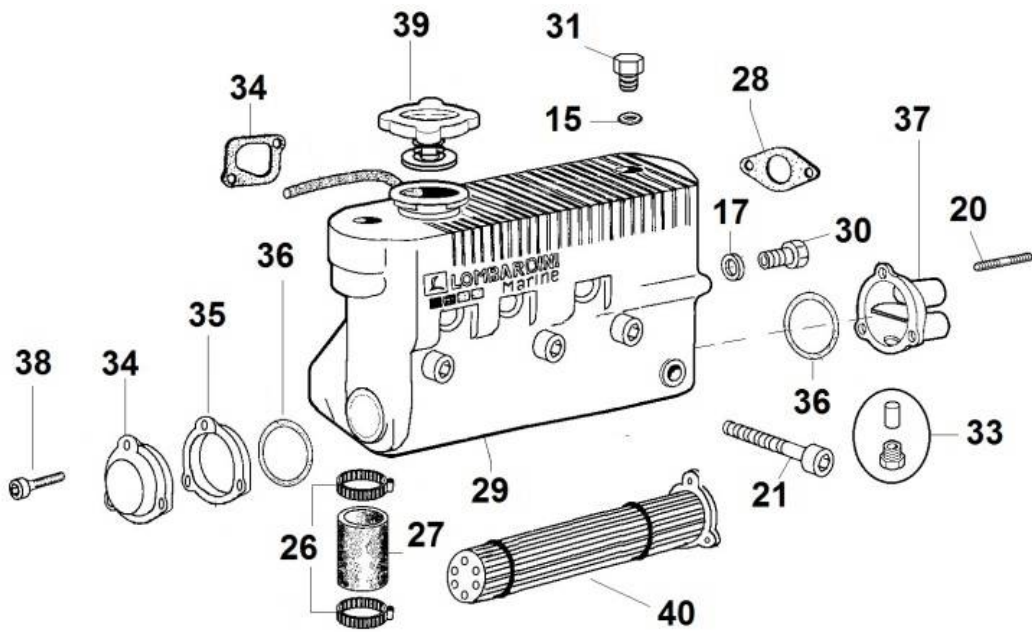

PAGURO - SPARE PARTS CATALOGUE
PAGURO 14000 - COOLANT RADIATOR

PAGURO - SPARE PARTS CATALOGUE
PAGURO 14000 - COOLANT RADIATOR

NO.	CODE:	DESCRIPTION	Q.TY
17	AD40LO4670061	COPPER WASHER D19/14.2 1.5 THK	1
20	AD40LO6780142	STUD BOLT	2
21	AD40LO9730221	SCREW	6
26	AD40LO3630128	CLAMP INOX 30-45	2
27	AD40LO9602072	TUBE	1
28	AD40LO4500102	GASKET	1
29	AD40LO7350440 (AD40LO7350243)	RADIATOR LDW1003 MARINE BLACK	1
33	AD40LO9080215	PLUG, ZINC ANODE	1
34	AD40LO4420070	EXHAUST MANIFOLD GASKET	2/3/4
35	AD40LO3527570	SPACER FOR RAD. FOCS	1
36	AD40LO1200265	SEALING ORING	4
37	AD40LO2655030	FRONT COVER	1
38	AD40LO9730211	SCREW	3
39	AD40LO9000114	CAP	1
40	AD40LO9340034	TUBE NEST	1
43	AD40LO9040037	CAP	1
48	AD40LO9080220	PLUG FOR EXCHANGER 1/8" GAS	1
49	AD40LO4670059	COPPER WASHER D14/10.2 1	1