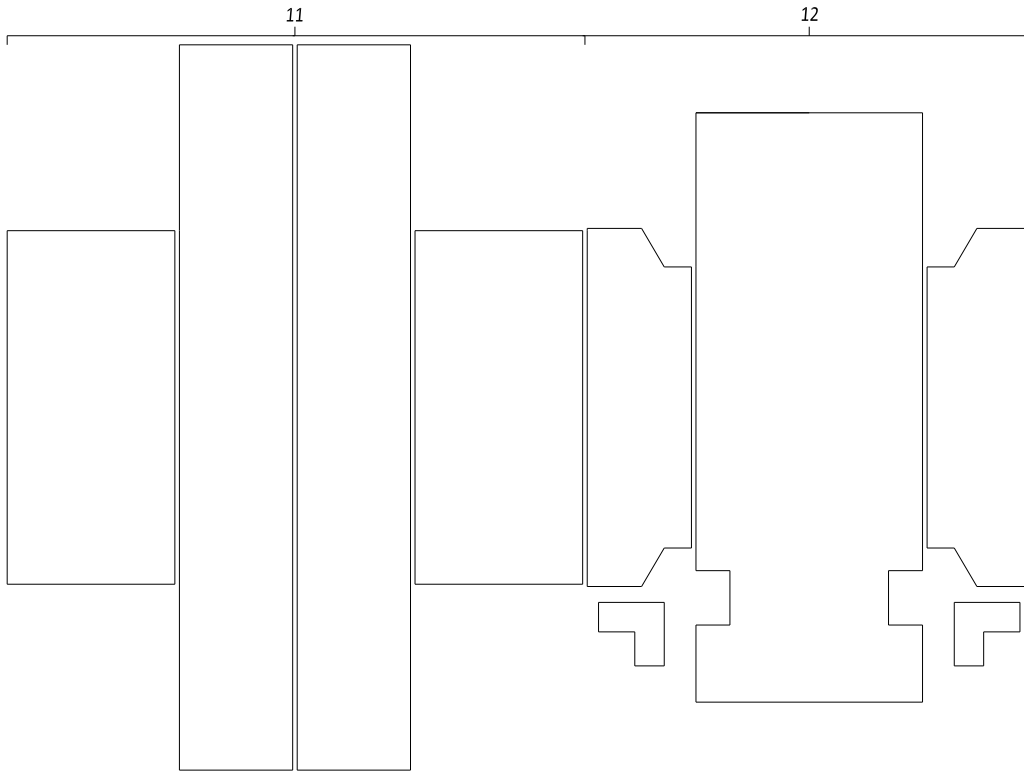

PAGURO - SPARE PARTS CATALOGUE
PAGURO 14000 - TAB.4

PAGURO - SPARE PARTS CATALOGUE
PAGURO 14000 - TAB.4

NO.	CODE:	DESCRIPTION	Q.TY
1	AC10SB0006	CAPSULE PAGURO 14000	1
2	AD38AD0024	CAPSULE ADHESIVE WAVE P14 SCA	1
2	AD38AD0025	CAPSULE ADHESIVE WAVE P14 ASP	1
3	AD18MT0004	MOUSSE 14X8	1
4	AD19GI0001	COVER PLATES 20/60	1
5	AD12ST0014	EXTERNAL BRACKET P14	1
5	AD12ST0015	EXTERNAL BRACKET P14	1
6	AD11FI0005	EXTERNAL SHOCK ABSORBER	4
7	AD21BL0001	CLOSING RUBBER STRIP LID	6
8	AD21BL0002	CLOSING RUBBER STRIP BOT	8
9	AD23TR0001	HOOK FOR CAPSULE	22
10	AD18MT0004	MOUSSE 14X8	1
11	AC12MT0005-00	INSULATION FOAM CAPSULE P14 LID	1
12	AC12MT0006-00	INSULATION FOAM CAPSULE P14 BOT	1