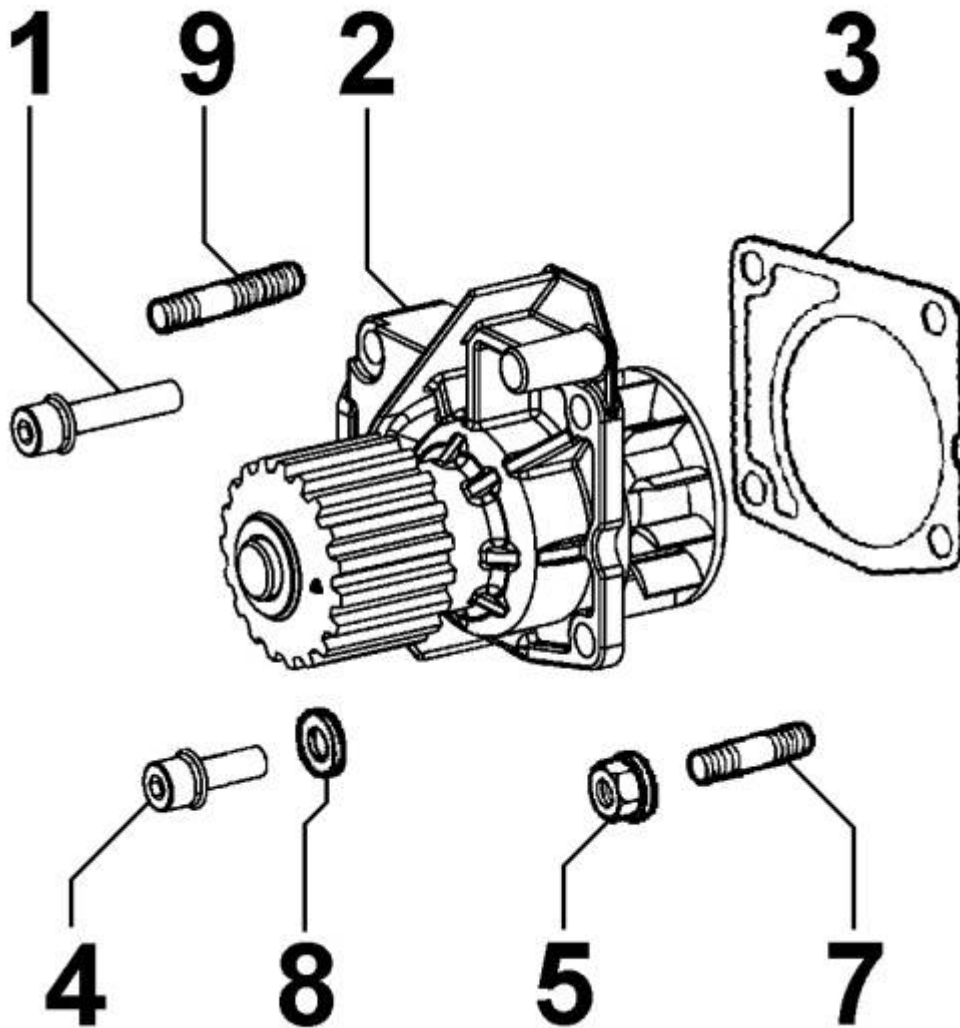

PAGURO - SPARE PARTS CATALOGUE
PAGURO 14000 - COOLANT PUMP

PAGURO - SPARE PARTS CATALOGUE
PAGURO 14000 - COOLANT PUMP

NO.	CODE:	DESCRIPTION	Q.TY
1	AD40LO1770178	THERMOSTAT	2
2	AD40LO6584540	WATER PUMP ASSLY	1
3	AD40LO4580215	WATER PUMP GASKET STEEL FOAM	1
4	AD40LO1770160	HEX FLANG HEAD M8x16-8G+ZN.B	2