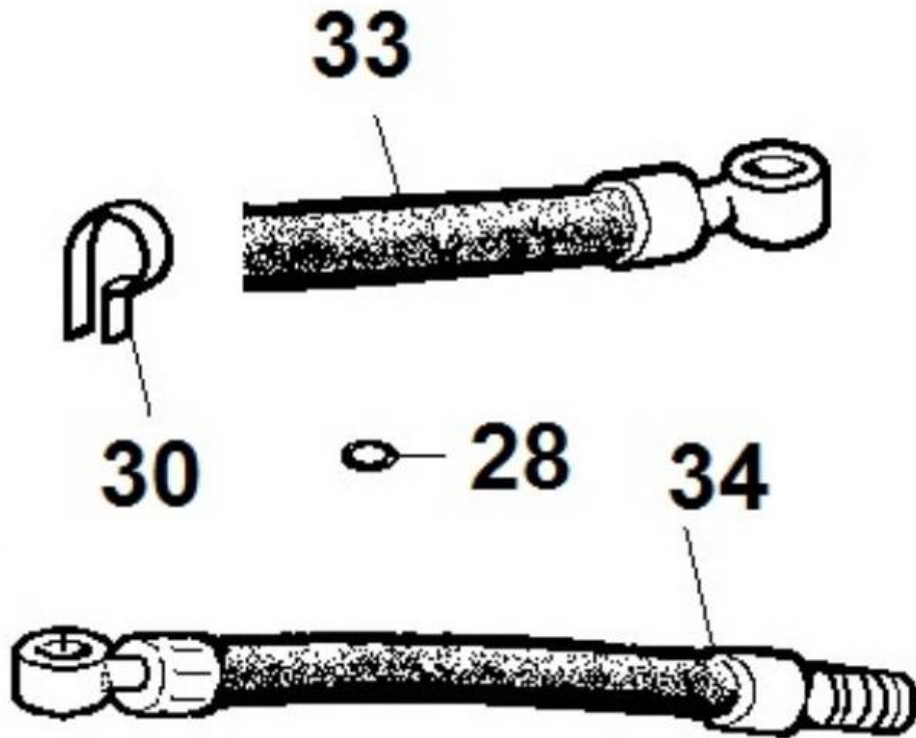

PAGURO - SPARE PARTS CATALOGUE
PAGURO 14000 - FUEL LINES

PAGURO - SPARE PARTS CATALOGUE
PAGURO 14000 - FUEL LINES

NO.	CODE:	DESCRIPTION	Q.TY
28	AD40LO4670059	COPPER WASHER D14/10.2 1.	2
30	AD40LO3630170	CLAMP G11	1
33	AD40LO9375748	FUEL PIPE	1
34	AD40LO9375750	FUEL RECIRCULATION PIPE	1