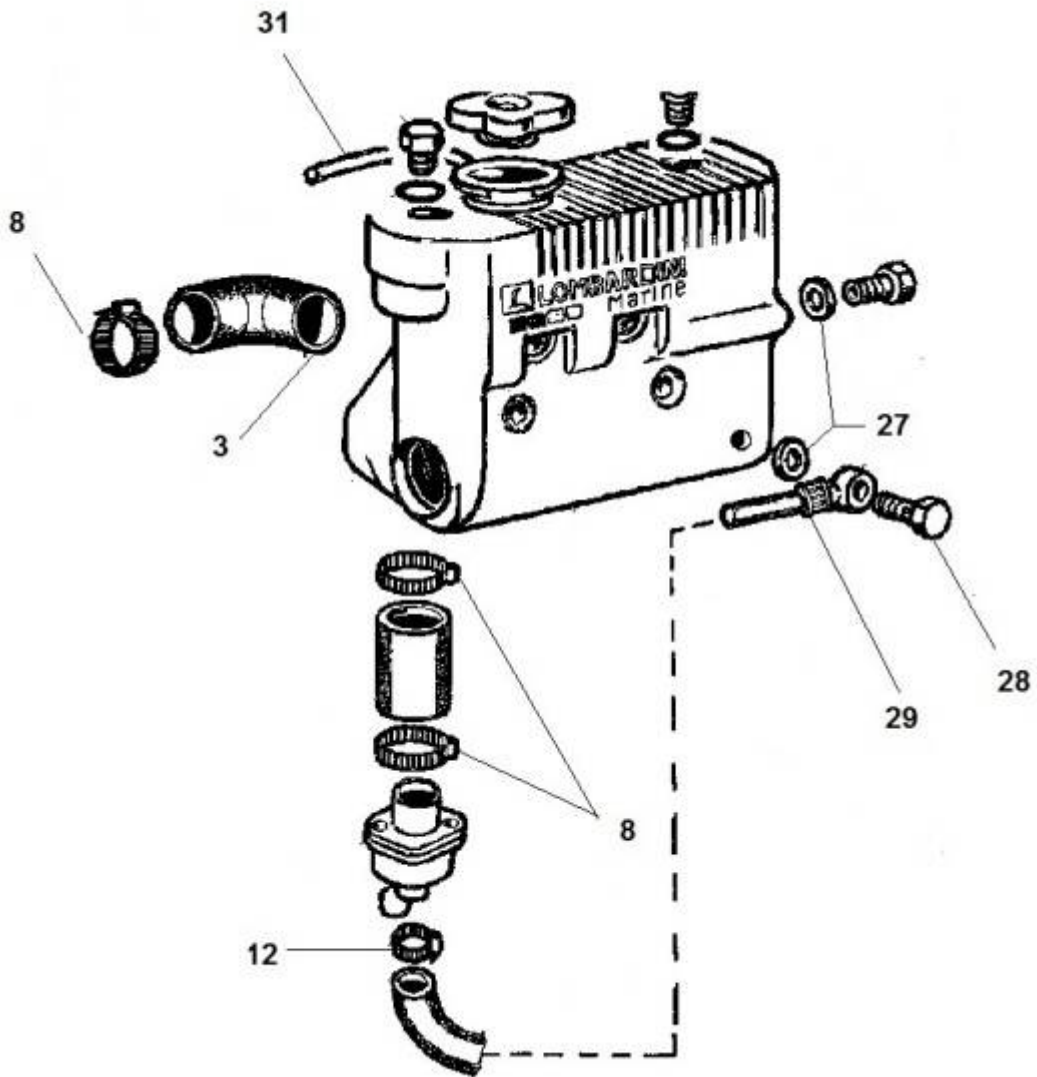

PAGURO - SPARE PARTS CATALOGUE
PAGURO 14000 - HOSES FOR WATER COOLER

PAGURO - SPARE PARTS CATALOGUE
PAGURO 14000 - HOSES FOR WATER COOLER

NO.	CODE:	DESCRIPTION	Q.TY
3	AD40LO9340017	TUBE	1
8	AD40LO3630128	CLAMP INOX 30-45	2
12	AD40LO3630129	CLAMP	1
13	AD40LO9305100	WATER HOSE	1
27	AD40LO4670061	COPPER WASHER D19/14.2 1.5 THK	2
28	AD40LO1901119	BOLT	1
39	AD40LO9580045	TUBE	1