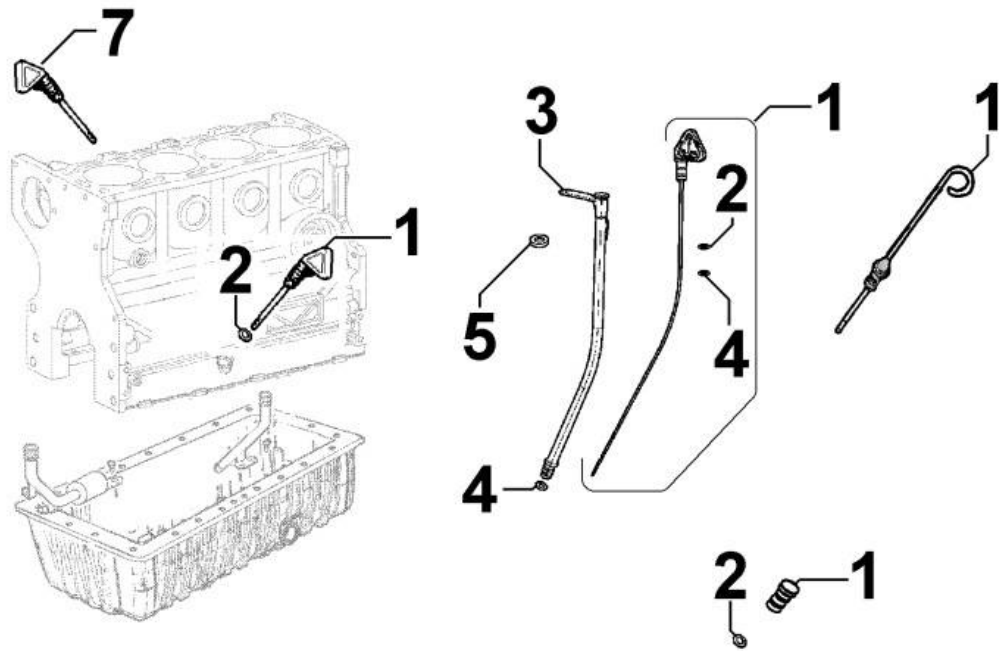

PAGURO - SPARE PARTS CATALOGUE
PAGURO 14000 - OIL DIPSTICK

PAGURO - SPARE PARTS CATALOGUE
PAGURO 14000 - OIL DIPSTICK

NO.	CODE:	DESCRIPTION	Q.TY
3	AD40LO9330139	COMPLETE DIPSTICK TUBE (FOCS L.MARINE)	1
4	AD40LO1200001	ORING 108-GOM. NITRIL D2000	2