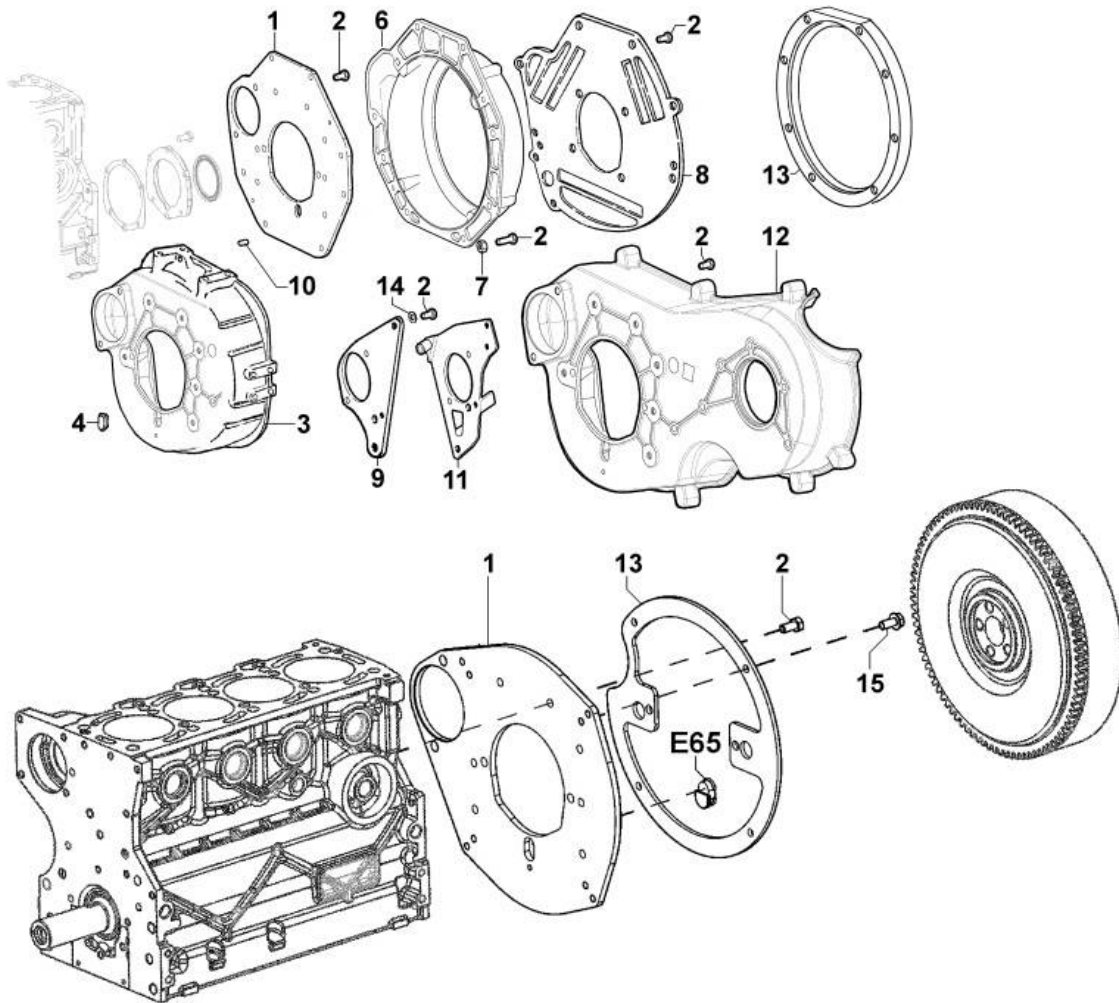

PAGURO - SPARE PARTS CATALOGUE
PAGURO 14000 - FLYWHEEL

PAGURO - SPARE PARTS CATALOGUE
PAGURO 14000 - FLYWHEEL

NO.	CODE:	DESCRIPTION	Q.TY
3	AD40LO1780097	Hex. Screw M10 X 1.25 x 30	5

PAGURO - SPARE PARTS CATALOGUE
PAGURO 14000 - ENGINE FLANGE /BACKPLATE