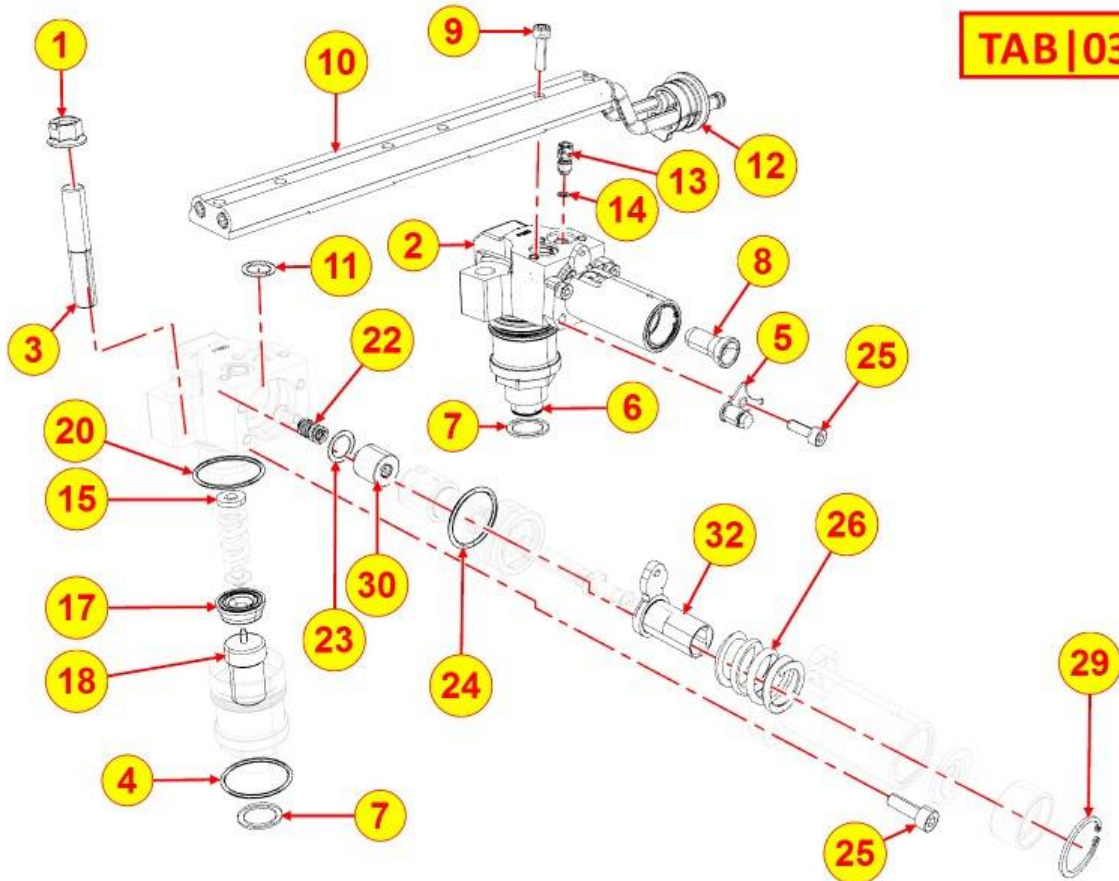

PAGURO - SPARE PARTS CATALOGUE
PAGURO 14000 - INJECTION SYSTEM

TAB | 030

PAGURO - SPARE PARTS CATALOGUE
PAGURO 14000 - INJECTION SYSTEM

NO.	CODE:	DESCRIPTION	Q.TY
1	AD40LO3240164	NUT	6
2	AD40LO6590290	UNIT PUMP INJECTOR	3
3	AD40LO6780203	Stud M8X30 Fixing Unit Injector Pump	6
4	AD40LO1200213	ORING 2106 - 26,70 X 1,78	2/3/4
5	AD40LO6370796	OVERFUEL SPRING ASSEMBLY PLATE	1
7	AD40LO4670082	COPPER WASHER 14X19X1	3
9	AD40LO9730313	SOCKET HEAD SCREW M4X16 DIN 7984-12.9	6
10	AD40LO9375995	FUEL RAIL FOCS 3 CYL	1
11	AD40LO1200286	ORING 9,25X1,78	2
12	AD40LO4750014	GASKET FOR FUEL TUBE COMPLETE	1
13	AD40LO9680041	REL. VALVE	2/3/4
14	AD40LO4760038	GASKET	2/3/4
15	AD40LO8335142	SPACER	1
17	AD40LO3527220	SPACER	2/3/4
18	AD40LO6531436	NOZZLE	2/3/4
20	AD40LO1200287	ORING 25,12X1,78	2/3/4
22	AD40LO5801274	SPRING	2/3/4
23	AD40LO4760015	GASKET	2/3/4
24	AD40LO1200277	ORING	2/3/4
25	KDISC. (AD40LO9730206)		4to12
26	AD40LO5755113	SPRING	2/3/4
29	AD40LO1241009	SNAP RING	2/3/4
30	AD40LO9672107	DELIVERY VALVE	2/3/4
32	AD40LO5375017	C. SLEEVE	2/3/4