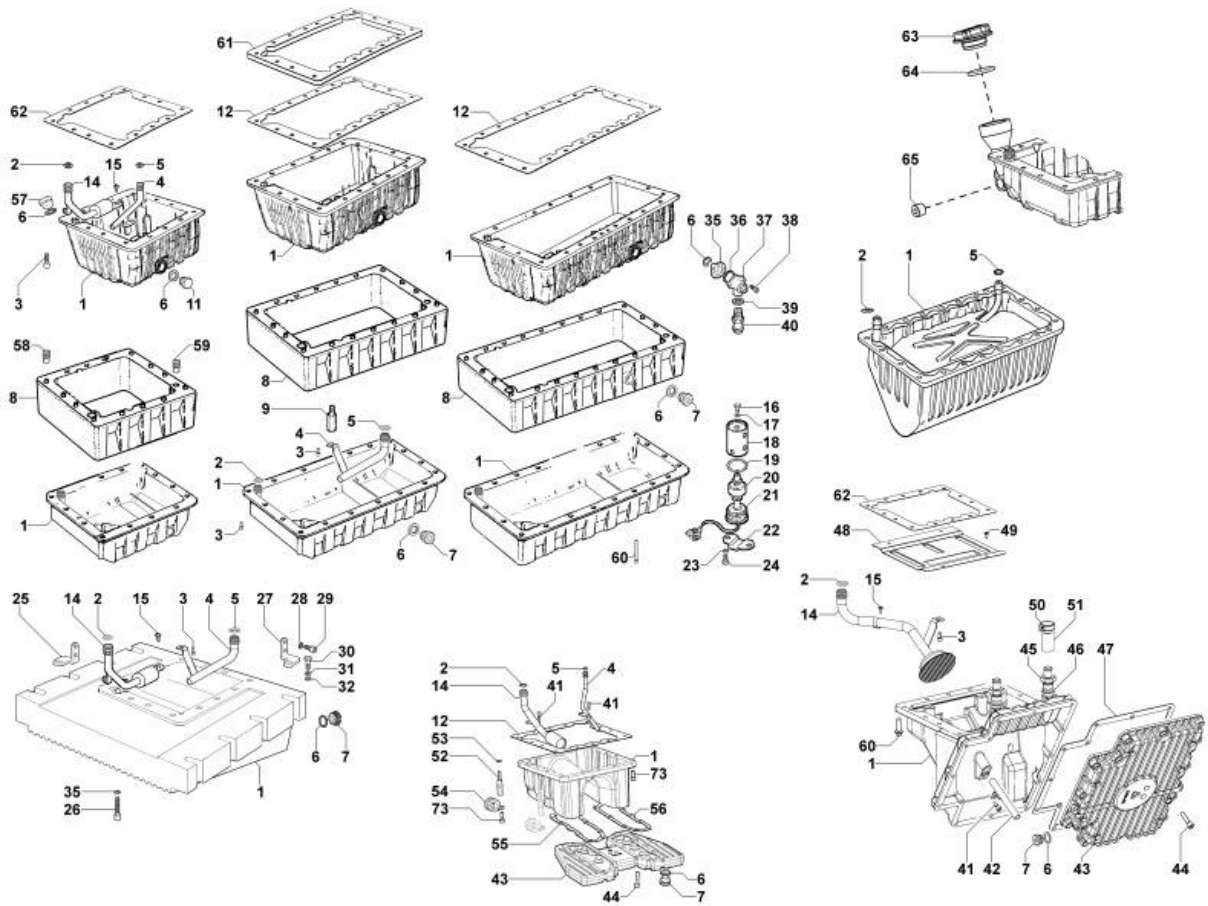

PAGURO - SPARE PARTS CATALOGUE
PAGURO 14000 - OIL PAN

PAGURO - SPARE PARTS CATALOGUE
PAGURO 14000 - OIL PAN

NO.	CODE:	DESCRIPTION	Q.TY
1	AD40LO6645551	OIL SUMP	1
2	AD40LO1200030	ORING 116-SILICONIC RUBBER	1
3	AD40LO1760130	HEX FLANG HEAD SCRE M6X12-8.8+Zn.B	19
4	AD40LO9485272	OIL RETURN PIPE	1
5	AD40LO1200274	OR D.8X3 FOR OIL RETURN PIPE	1
11	AD40LO9040035	OIL DRAIN PAN	1
35	AD40LO4170044	NUT (L.MARINE)	1