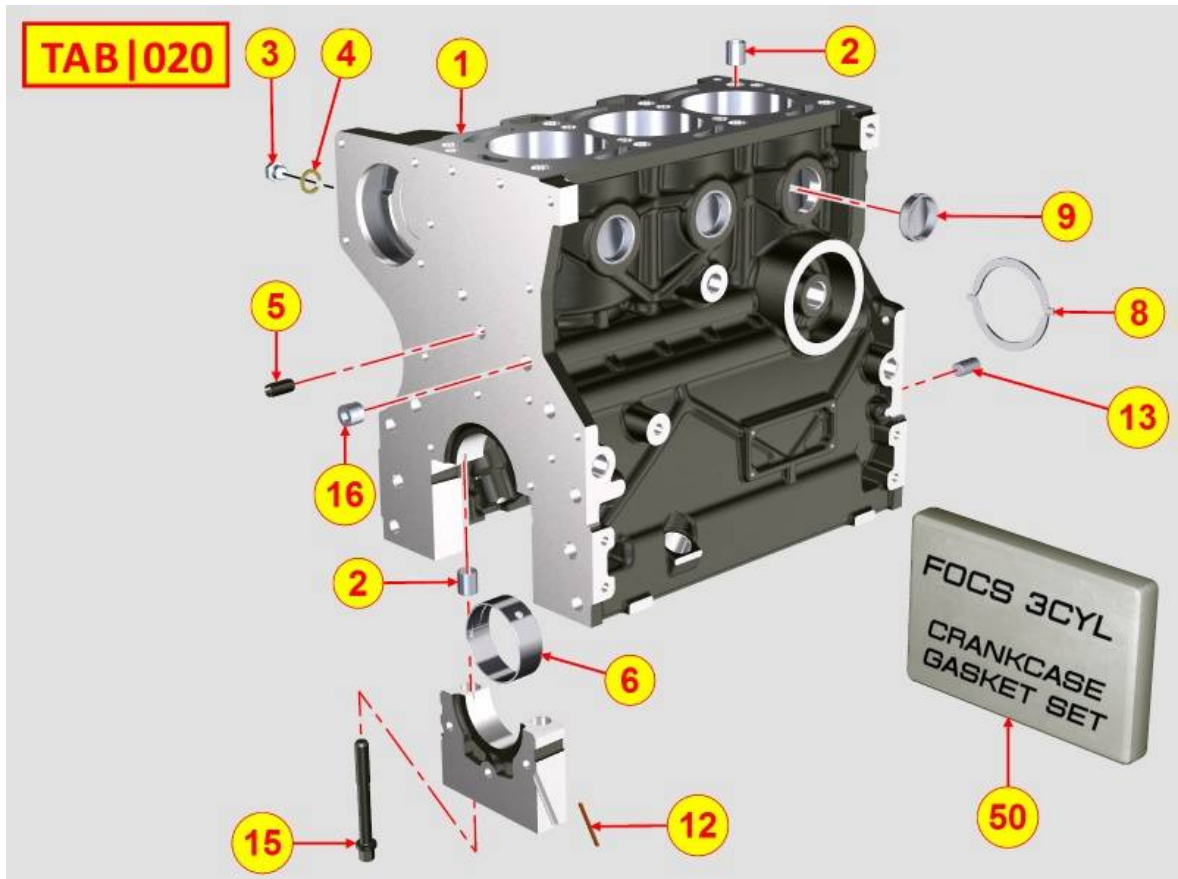

PAGURO - SPARE PARTS CATALOGUE
PAGURO 14000 - CRANKCASE

PAGURO - SPARE PARTS CATALOGUE
PAGURO 14000 - CRANKCASE

NO.	CODE:	DESCRIPTION	Q.TY
1	AD40LO1511271	LDW1003 CRANKCASE ASSEMBLY	1
2	AD40LO1970140	CYL DOWEL D13/11 15 LONG	2
3	AD40LO8965048	HEX PLUG M10X1 F.ZN12I	1
4	AD40LO4670060	COPPER WASHER	1
5	AD40LO8430105	ELASTIC DOWEL PIN 8X16 DIN 1481	1
6	AD40LO1611193	SUPP.BEARING STD	3/4/5
6	AD40LO1611194	BEARING -0,25	3/4/5
6	AD40LO1611195	BEARING -0,50	3/4/5
8	AD40LO1257158	ANELLO SPALLAMENTO STD 1404	2
8	AD40LO1257159	THRUST BEARING +0.1	2
8	AD40LO1257160	THRUST BEARING +0.2	2
9	AD40LO8990022	PLUG D.30	4
12	AD40LO4400054	BEARING CUP RUBBER SEAL	4
13	AD40LO8400108	DOWEL PIN D.10X20 UNI 1707	2
16	AD40LO9080182	PLUG AVSEAL D10 02961-01012	1
20	AD40LO4670059	COPPER WASHER D14/10.2 1	1
50	AD40LO8205109	CRANKCASE GASKET SET	1