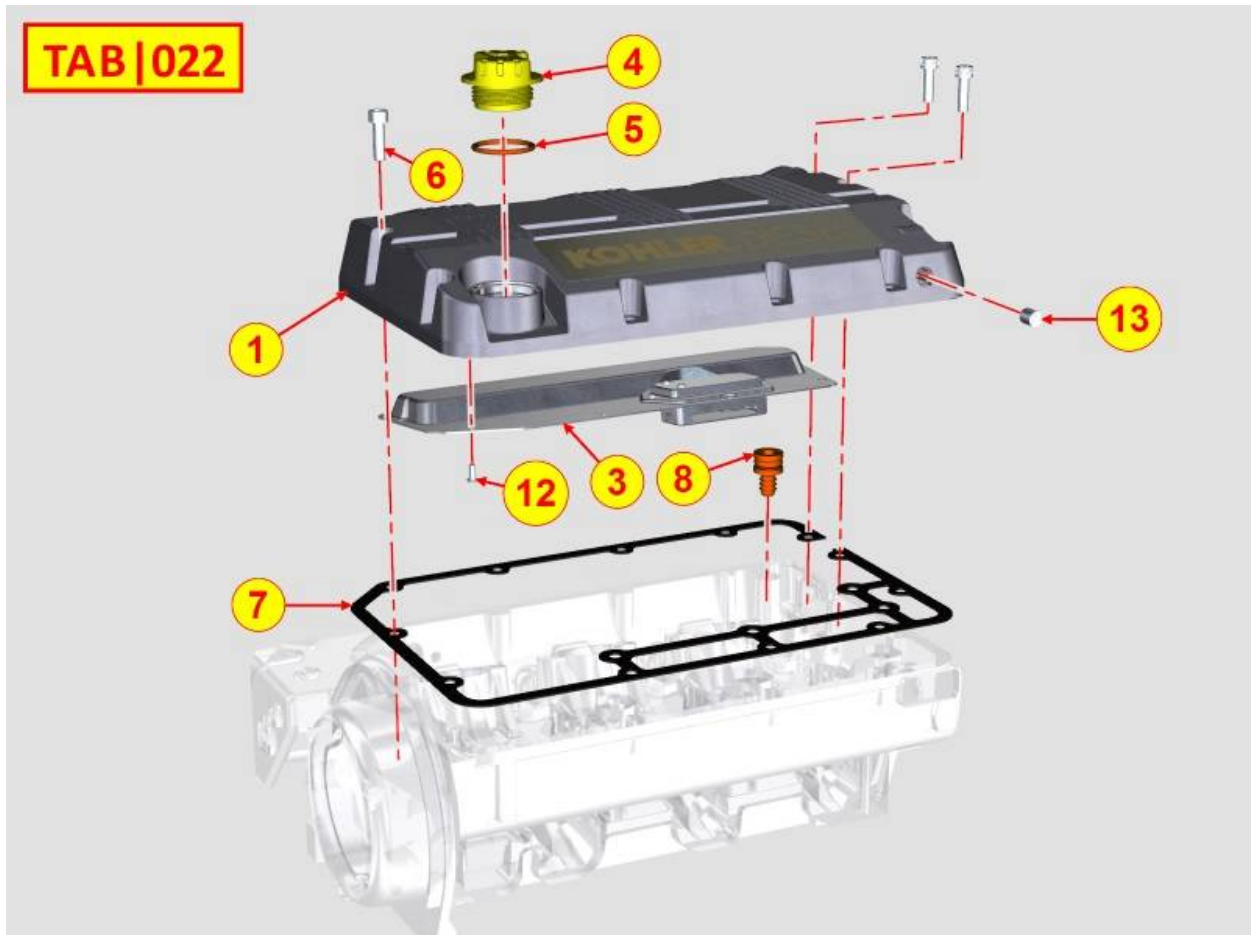

PAGURO - SPARE PARTS CATALOGUE
PAGURO 14000 - HEAD COVER

PAGURO - SPARE PARTS CATALOGUE
PAGURO 14000 - HEAD COVER

NO.	CODE:	DESCRIPTION	Q.TY
1	AD40LO2125726	ROCKER ARM COVER ASSY LDW1003	1
3	AD40LO5066222	BREATHING SYSTEM SHEET METAL PLATE KDW 1	1
4	AD40LO9032093	OIL FILLING CAP M30X2	1
5	AD40LO1200082	ORING D31.89/26.50 2.62 THK	1
6	AD40LO9730416	SOCKET HEAD SCREW M6X20 WITH DRYLOC	12
7	AD40LO4400102	ROCKER ARM COVER GASKET	1
8	AD40LO5365122	COUPLING RUBBER COLLAR. HEAD / COVER	1
12	AD40LO7481054	RIVET 3.2X8 -1103- 0410	9
13	AD40LO9080133	PLUG AVSEAL D8 02961-00810	1