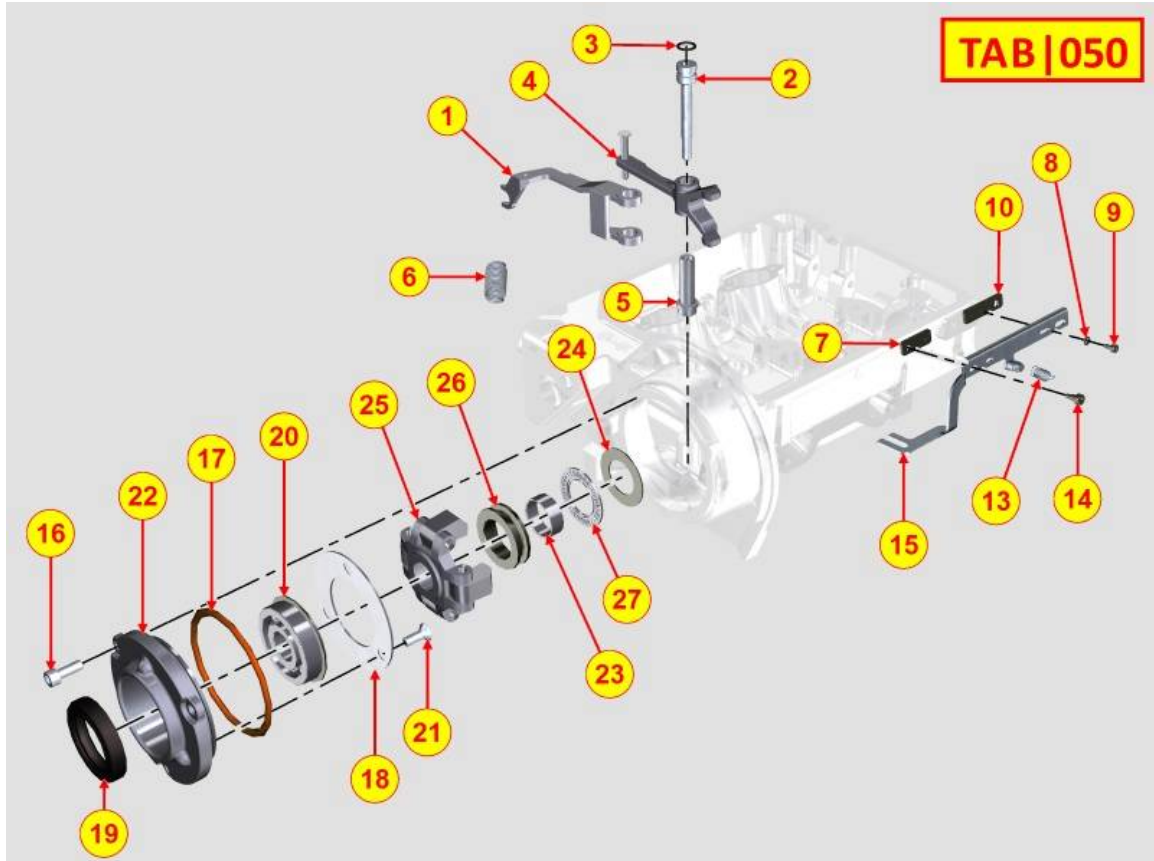

PAGURO - SPARE PARTS CATALOGUE
PAGURO 14000 - SPEED GOVERNOR

PAGURO - SPARE PARTS CATALOGUE
PAGURO 14000 - SPEED GOVERNOR

NO.	CODE:	DESCRIPTION	Q.TY
1	AD40LO4896360	LEVER ASSEMBLY	1
2	AD40LO6110101	REGULATOR LEVERS JURNAL	1
3	AD40LO1200037	ORING 110	1
5	AD40LO1954020	SLEEVE	1
6	AD40LO5655210	SPRING 2700/3000 G/1	1
7	AD40LO6320071	PLATE	1
8	AD40LO7626037	WASHER 3,2X6X0.6	2/4/6
9	AD40LO9732096	ALLEN SCREW M3X6 UNI5931 12.9	4
10	KDISC. (AD40LO6320073)		2
12	KDISC. (AD40LO2675127)		1
13	AD40LO5655257	EXTRAFUEL SPRING	1
14	AD40LO9865202	SPECIAL SCREW FOR PUMP RACK	2
15	AD40LO1380104	INJECTION PUMP CONNECTING ROD	1
16	AD40LO9730010	SOC HEAD CAP SCR M6X16L STEEL	3
17	AD40LO1202037	ORING 3281 SILC. RUBBER	1
18	AD40LO6275166	SPEED GOVERNOR RETAINER PLATE	1
19	AD40LO1213303	OIL SEAL 52X35X9	1
20	AD40LO3001066	BALL BEARING 6304 NR RADIALE RIG	1
21	AD40LO9800162	SOC HEAD SCREW M6X16 DRILOC 10.9	3
22	AD40LO2690294	SPEED GOVERNOR COVER	1
23	AD40LO1585085	DU BUSH DIA 25X28X10	1
24	AD40LO7352063	TRUST WASHER AS25X42X1	1
25	AD40LO8805048	SPEED GOVERNOR ASSY	1
26	AD40LO5401250	SLEEVE	1
27	AD40LO3110165	TRUST NEEDLE BEARING AXK2542	1