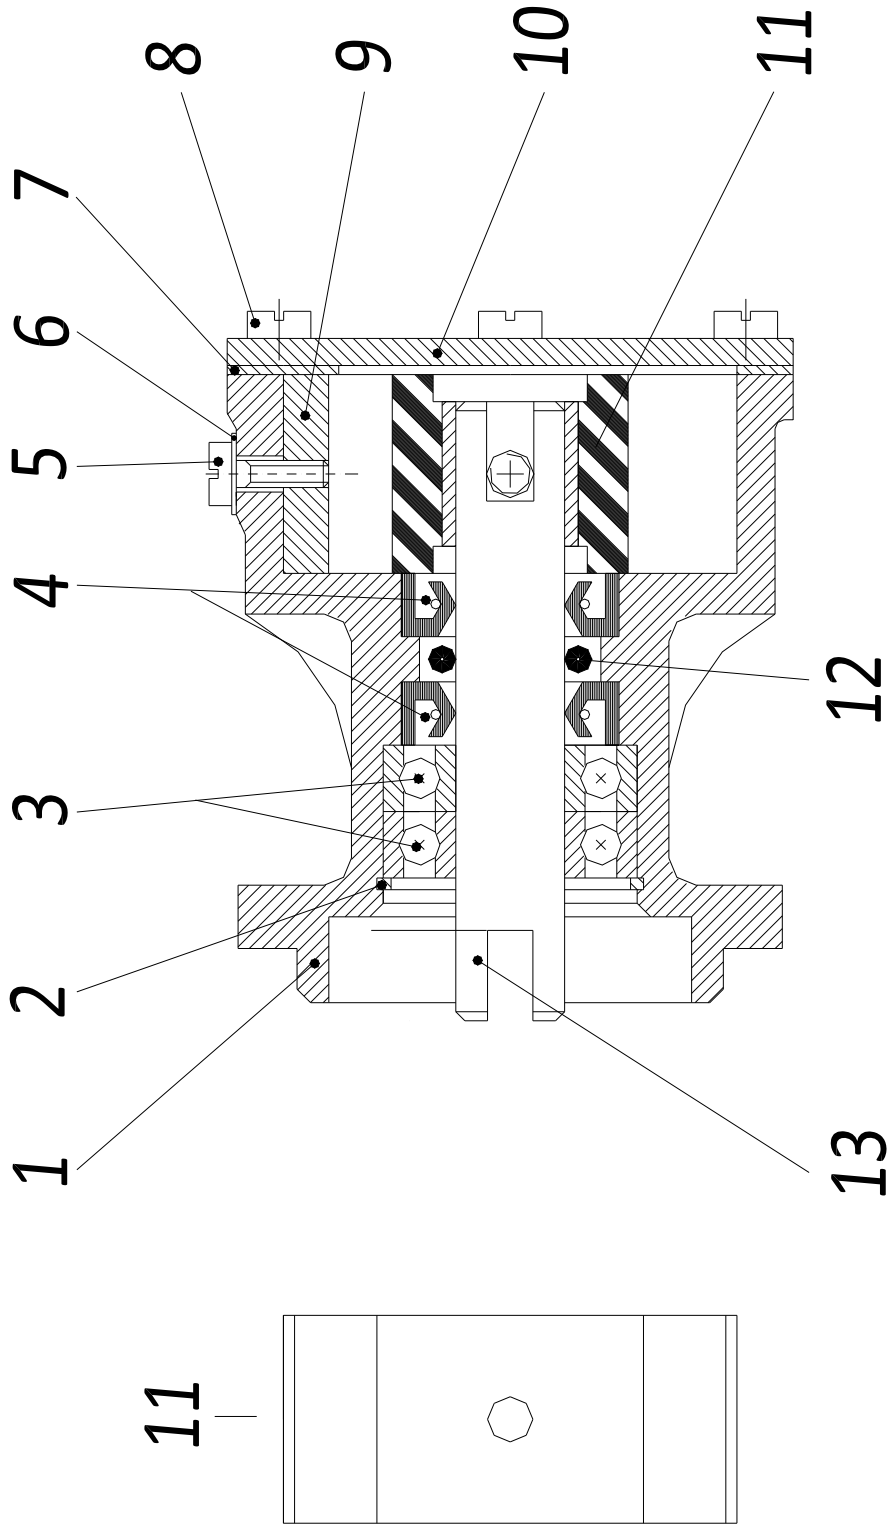

PAGURO - SPARE PARTS CATALOGUE
PAGURO 14000 - TAB.2

**PAGURO - SPARE PARTS CATALOGUE
PAGURO 14000 - TAB.2**

POS.	CODE	DESCRIPTION	Q.TY
1	AD08SC0010	ELECTRICAL PLANT P14/18	1
2	AD09RE0016	RELE'	2
3	AD09RS0003	RESISTOR, R47	1
4	AD09TR0004	TRANSFORMER, CURRENT	1
5	AD09AT0005	TERMO SWITCH	1
6	AD08ID0002	BATTERY CHARGER REGULATOR	1
7	AD09CO0400	CAPACITOR	4
8	AD08SC0015	CONNECTOR, 8 PINS FEMALE	1
9	AD08SC0016	CONNECTOR, 8 PINS MALE	1
10	AD08DR0001	REMOTE CONTROL PANEL WITH CABLE (DISCONTINUED)	1
11	AD21CA0100	COMPLETE PLASTIC BOX WITH LABEL	1
12	AD38AD0012	STICKER, CONTROL PANEL	1
13	AC30SC0001-00	CABLE, 15MT	1
14	AD08SC0012	PRINTED CIRCUIT BOARD (DISCONTINUED)	1
15	AC30SC0002-00	CABLE, 15MT + ATS25	1
16	AD08DR0005-00	CONTROL PANEL ATS- 25	1

PAGURO - SPARE PARTS CATALOGUE
PAGURO 14000 - TAB.3

PAGURO - SPARE PARTS CATALOGUE
PAGURO 14000 - TAB.3

NO.	CODE:	DESCRIPTION	Q.TY
1	AD40AN4393	WATER PUMP ST106 LOMBARDINI/PAGURO	1
2	AD40AN2470	CIRCLIP 28X1.2	1
3	AD40AN2402	BALL BEARING 60012RS (12X28X8)	1
4	AD40AN3737	Lipseal 12x24x7	1
5	AD40AN5396	SCREW M4x8 FOR COG FIXING	1
6	ADHA0001-00	COPPER WASHER 4X8	1
7	AD40AN2521	GASKET FOR WATER PUMP COVER	1
8	AD40AN233	SCREW FOR WATER PUMP 4X8	1
9	AD40AN2381	CAM PLATE FOR WATER PUMP	1
10	AD40AN2380	WATER PUMP COVER	1
11	AD40AN3823	WATER PUMP IMPELLER (Ø 12.00 10 BLADES)	1
12	AD40AN1092	O-RING 3403 DI. 10.78X2.62	1
13	AD40AN4394	WATER PUMP SHAFT ST106 P LOMB.	1