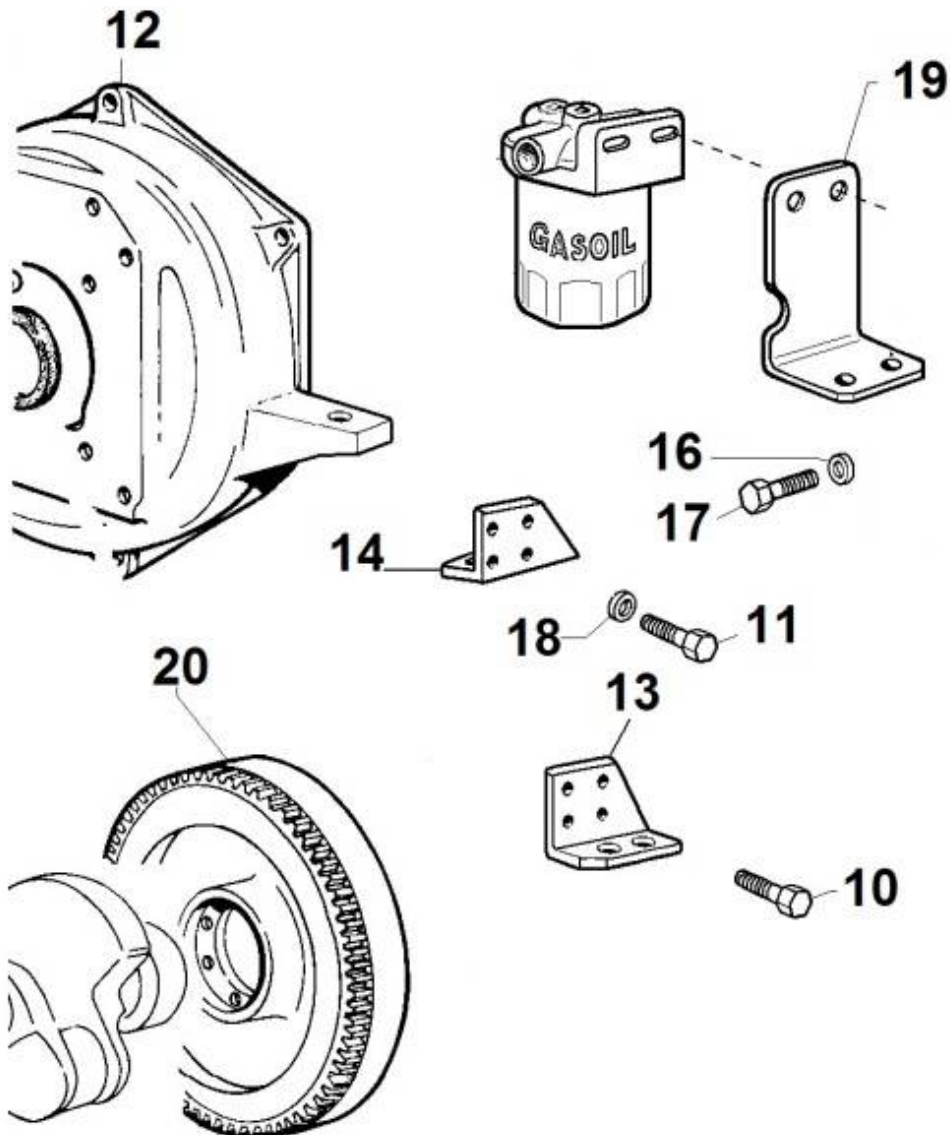

PAGURO - SPARE PARTS CATALOGUE
PAGURO 14000 - 1st PTO ACCESSORIES

PAGURO - SPARE PARTS CATALOGUE
PAGURO 14000 - 1st PTO ACCESSORIES

NO.	CODE:	DESCRIPTION	Q.TY
	AD40LO9880938	Flywheel Assly for SAE 7" 1/2"	1
	AD40LO2816088	RING GEAR	1
10	AD40LO1770124	SCREW	7
11	AD40LO1790037	BOLT N10	8
12	AD40LO2032315	SAE 5 BELL HOUSING	1
12	AD40LO2032436	BELL GREY	1
13	AD40LO6429561 (AD40LO6429350)	ENG.BRACK.BELL SIDE AND MOT.MGVOLPI GREY	1
14	AD40LO6429562 (AD40LO6429351)	ENG.BRACK.BELL SIDE AND MOT.MGVOLPI GREY	1
16	AD40LO7565013	SP. WASHER S C10	8
17	AD40LO1770123	SCREW	2
18	AD40LO7565013	SP. WASHER S C10	2
20	AD40LO9880938	Flywheel Assly for SAE 7" 1/2"	1