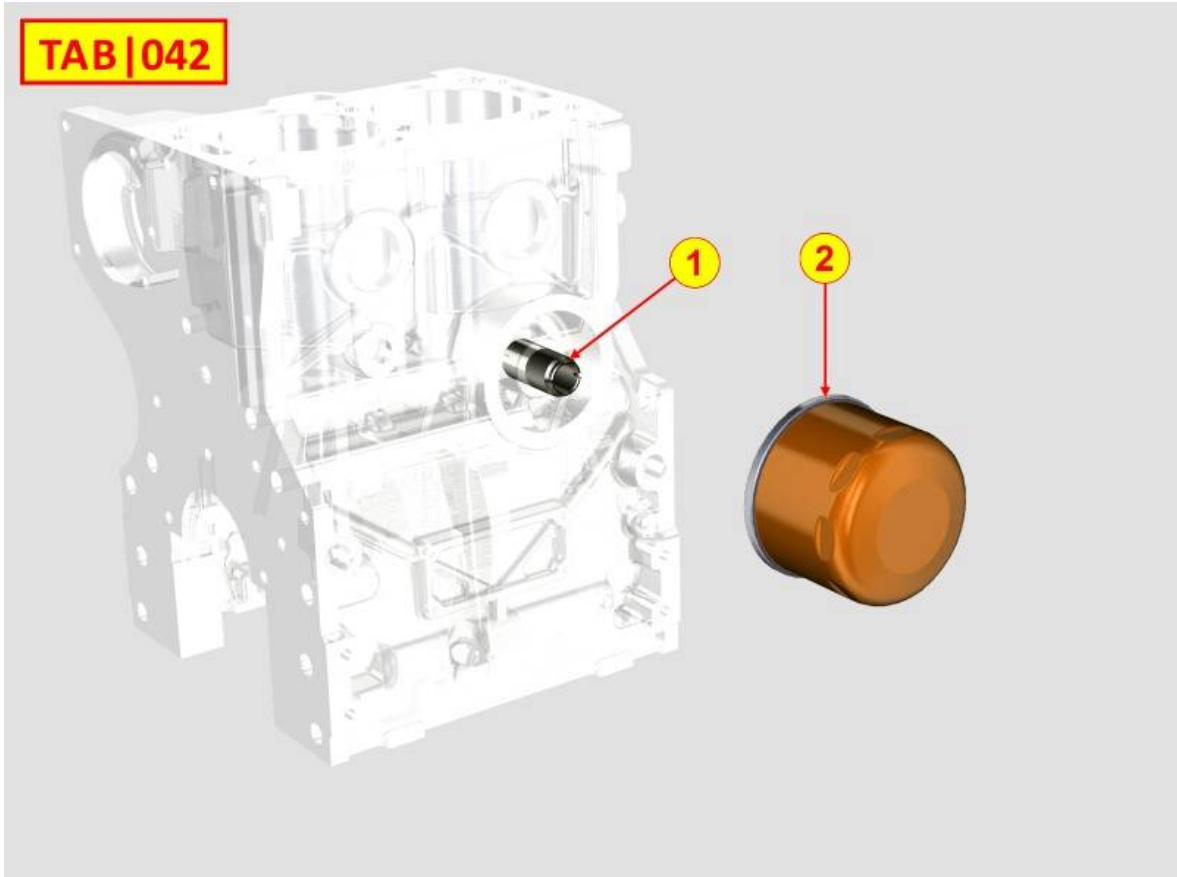

PAGURO - SPARE PARTS CATALOGUE
PAGURO 14000 - OIL FILTER

PAGURO - SPARE PARTS CATALOGUE
PAGURO 14000 - OIL FILTER

NO.	CODE:	DESCRIPTION	Q.TY
1	AD40LO7265021	OIL FLTER CONNECTION	1
2	AD40LO2175283 (AD40LO2175107)	OIL CARTRID. SPARE PART KOHLER	1