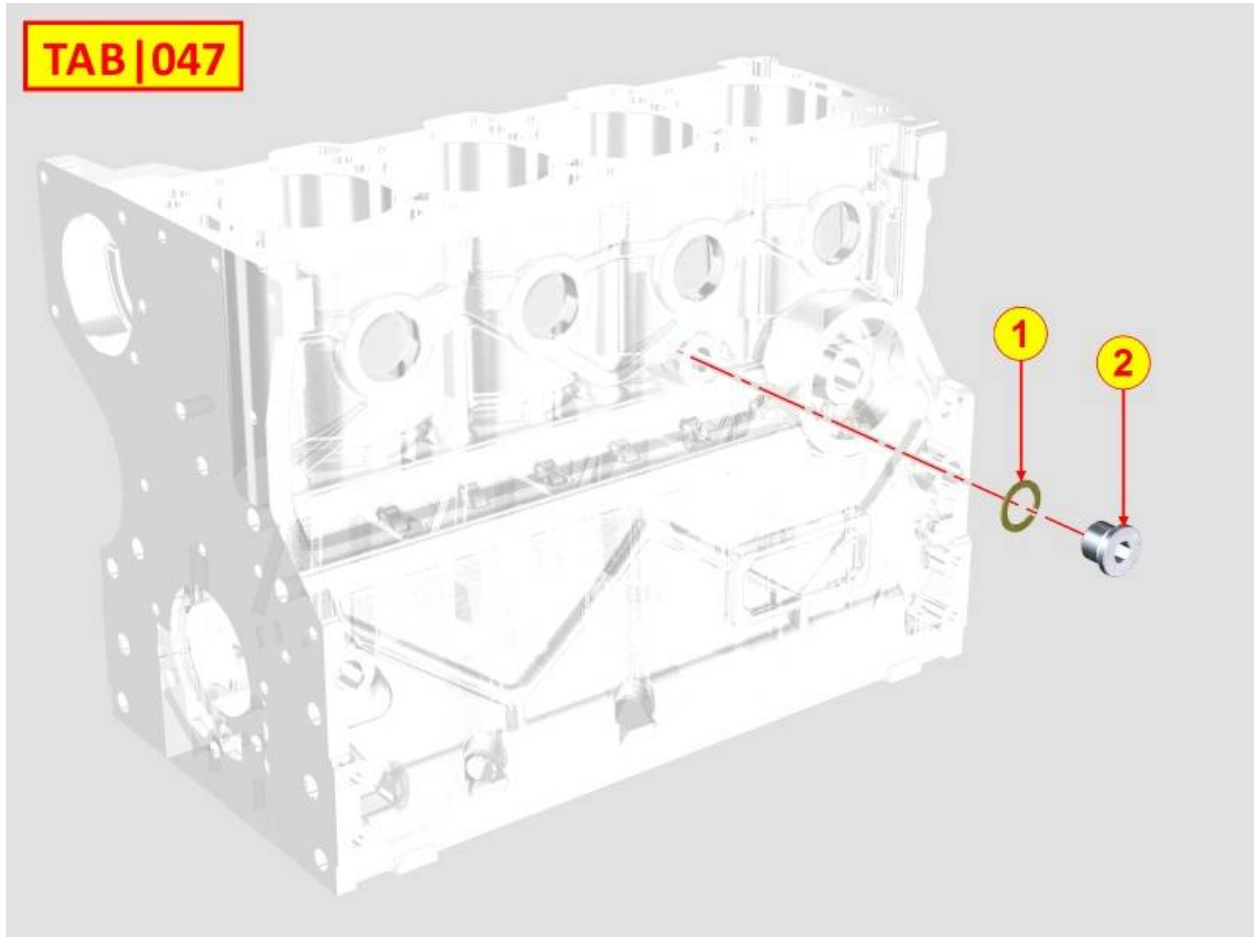

PAGURO - SPARE PARTS CATALOGUE
PAGURO 14000 - OIL COOLER

PAGURO - SPARE PARTS CATALOGUE
PAGURO 14000 - OIL COOLER

NO.	CODE:	DESCRIPTION	Q.TY
1	AD40LO4670019	COPPER WASHER D22X16.2 1	1
2	AD40LO9040031	HEX PLUG M16X1.5 DIN 908 + ZNB	1