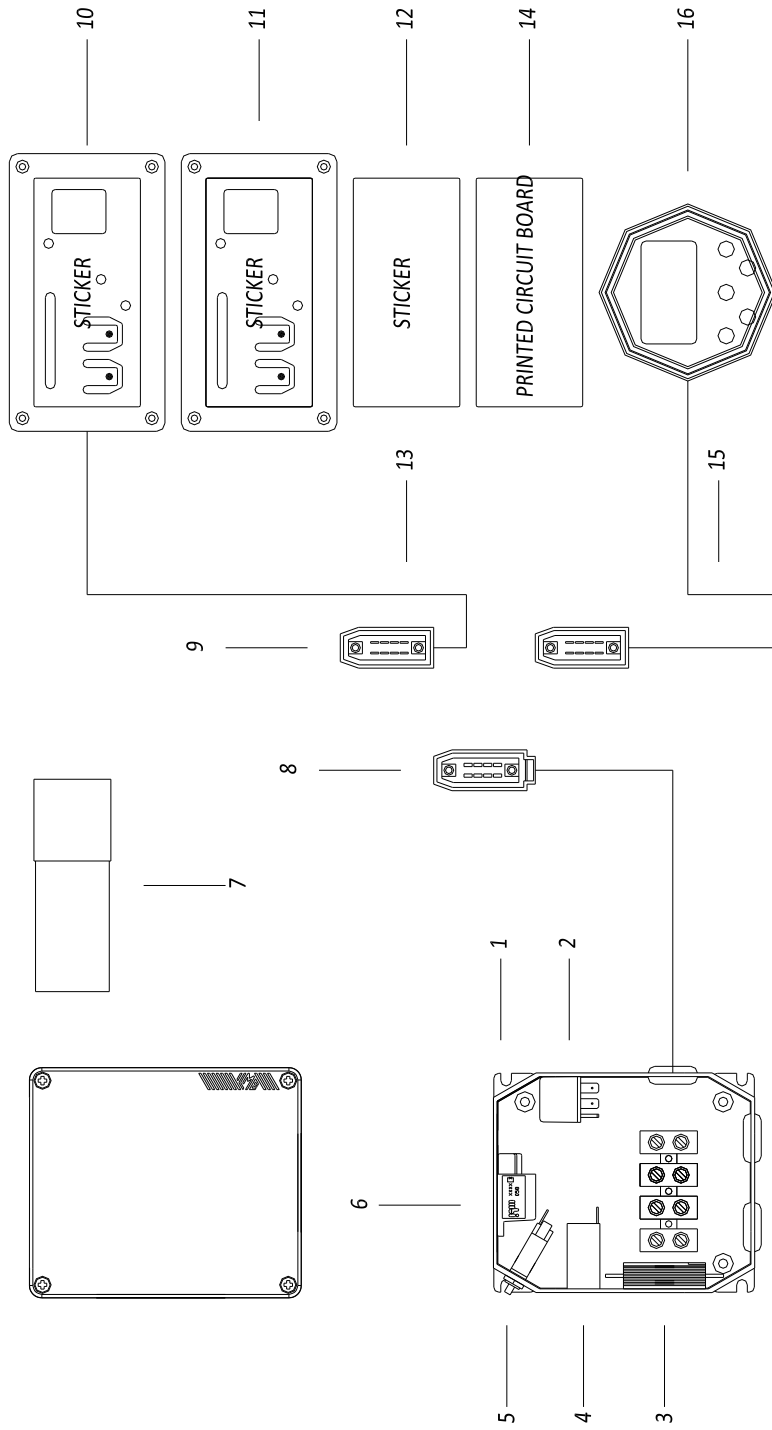

PAGURO 14000

SPARE PARTS CATALOGUE

PAGURO - SPARE PARTS CATALOGUE
PAGURO 14000 - TAB.1

PAGURO - SPARE PARTS CATALOGUE
PAGURO 14000 - TAB.1

NO.	CODE:	DESCRIPTION	Q.TY
1	AD01LO0003	ENGINE LDW 3000RPM	1
2	AD40LO9543069	EXHAUST MANIFOLD P14	1
3	AD23SS0003	SWITCH, TEMPERATURE EXHAUST SINGLE	1
4	AD03ZA0006	ROTOR P14	1
5	AD40CU0005	ROTOR BEARING P14	1
6	AD12VE0011-00	COOLING FAN P6/9/14/18	1
7	AC07ZA0003-00	STATOR COMPLETE P14	1
8	AC05ZA0006	ALTERNATOR P14	1
9	AD16RAR817X23 X1.5	WASHER	1
10	AD13O0292C	CLOSING PLUG3/8	1
11	AD12ST0017-01	L-BRACKET EMGINE FOR P14/18/8.5	1
12	AD11FI0001-01	INTERNAL SHOCK ABSORBER	2
13	AD12ST0003	U ENGINE FRAME	1
14	AD11FI0008	INTERNAL SHOCK ABSORBER	2
15	AD12ST0151-00	EXTERNAL FRAME FOR P14	1
16	AD40LO2032436	BELL HOUSING	1
17	AD40LO9880938	FLYWEEL 3000RPM	1

PAGURO - SPARE PARTS CATALOGUE
PAGURO 14000 - TAB.2

**PAGURO - SPARE PARTS CATALOGUE
PAGURO 14000 - TAB.2**

POS.	CODE	DESCRIPTION	Q.TY
1	AD08SC0010	ELECTRICAL PLANT P14/18	1
2	AD09RE0016	RELE'	2
3	AD09RS0003	RESISTOR, R47	1
4	AD09TR0004	TRANSFORMER, CURRENT	1
5	AD09AT0005	TERMO SWITCH	1
6	AD08ID0002	BATTERY CHARGER REGULATOR	1
7	AD09CO0400	CAPACITOR	4
8	AD08SC0015	CONNECTOR, 8 PINS FEMALE	1
9	AD08SC0016	CONNECTOR, 8 PINS MALE	1
10	AD08DR0001	REMOTE CONTROL PANEL WITH CABLE (DISCONTINUED)	1
11	AD21CA0100	COMPLETE PLASTIC BOX WITH LABEL	1
12	AD38AD0012	STICKER, CONTROL PANEL	1
13	AC30SC0001-00	CABLE, 15MT	1
14	AD08SC0012	PRINTED CIRCUIT BOARD (DISCONTINUED)	1
15	AC30SC0002-00	CABLE, 15MT + ATS25	1
16	AD08DR0005-00	CONTROL PANEL ATS- 25	1