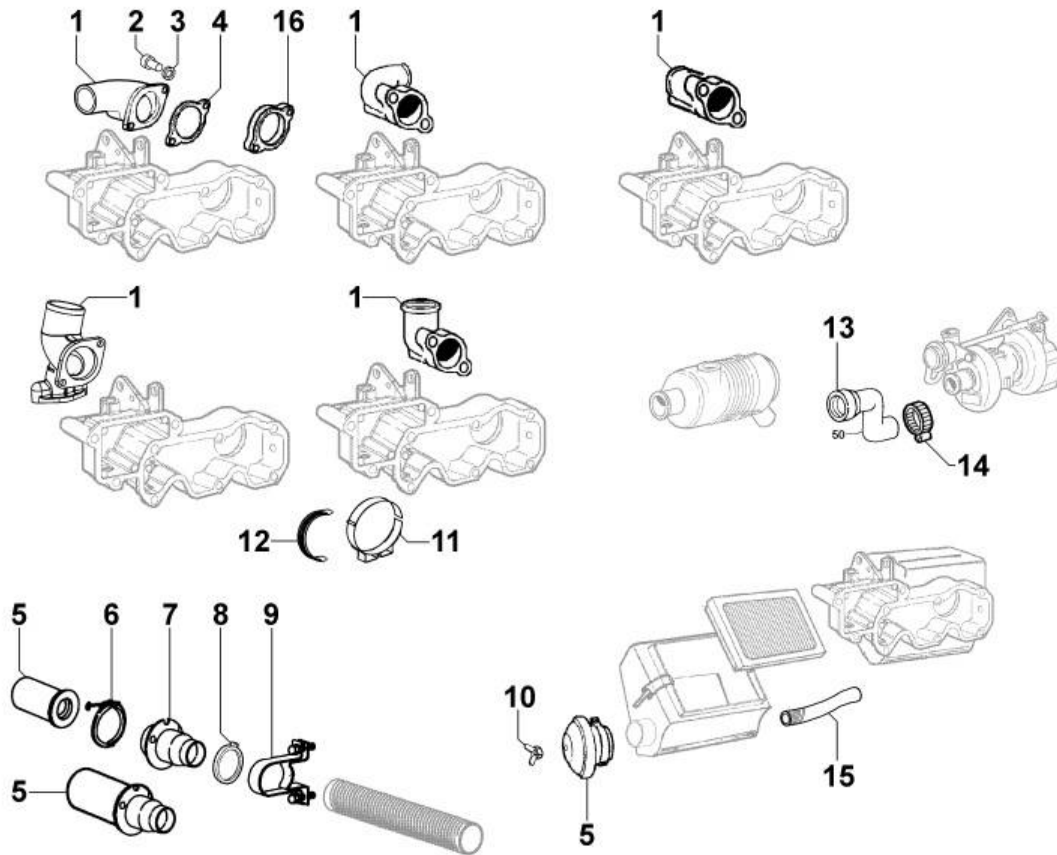

PAGURO - SPARE PARTS CATALOGUE
PAGURO 14000 - AIR INLET ACCESORIES

PAGURO - SPARE PARTS CATALOGUE
PAGURO 14000 - AIR INLET ACCESORIES

NO.	CODE:	DESCRIPTION	Q.TY
1	AD40LO3866153 (AD40LO3866083)	FLANGE GREY	1
2	AD40LO1770005	HEX HEAD BOLT	2
3	AD40LO7555029	BEL WASHER D15/8.4 0.8 T	2
4	AD40LO4501081	Intake Elbow Gasket	1