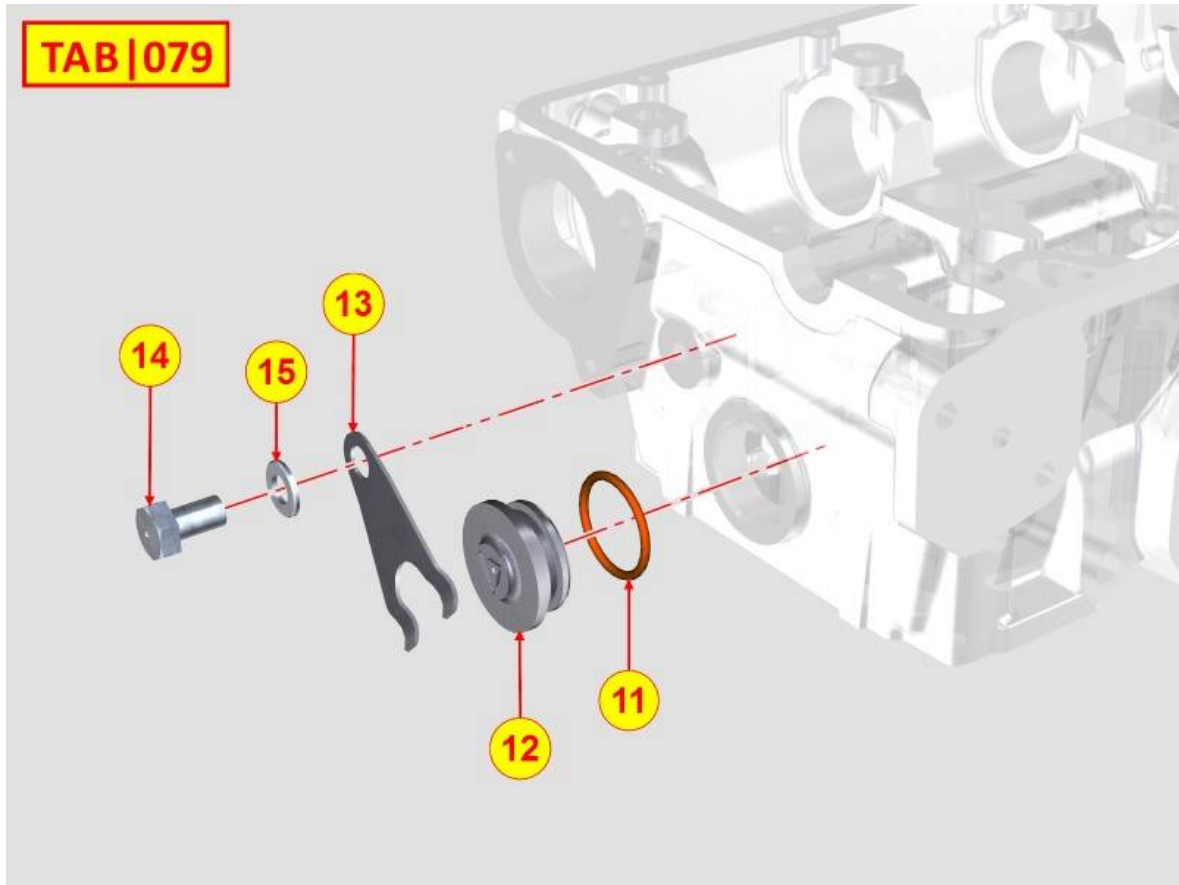

PAGURO - SPARE PARTS CATALOGUE
PAGURO 14000 - OIL PAN

NO.	CODE:	DESCRIPTION	Q.TY
1	AD40LO6645551	OIL SUMP	1
2	AD40LO1200030	ORING 116-SILICONIC RUBBER	1
3	AD40LO1760130	HEX FLANG HEAD SCRE M6X12-8.8+Zn.B	19
4	AD40LO9485272	OIL RETURN PIPE	1
5	AD40LO1200274	OR D.8X3 FOR OIL RETURN PIPE	1
11	AD40LO9040035	OIL DRAIN PAN	1
35	AD40LO4170044	NUT (L.MARINE)	1

PAGURO - SPARE PARTS CATALOGUE
PAGURO 14000 - FITTING FOR CAB HEATING