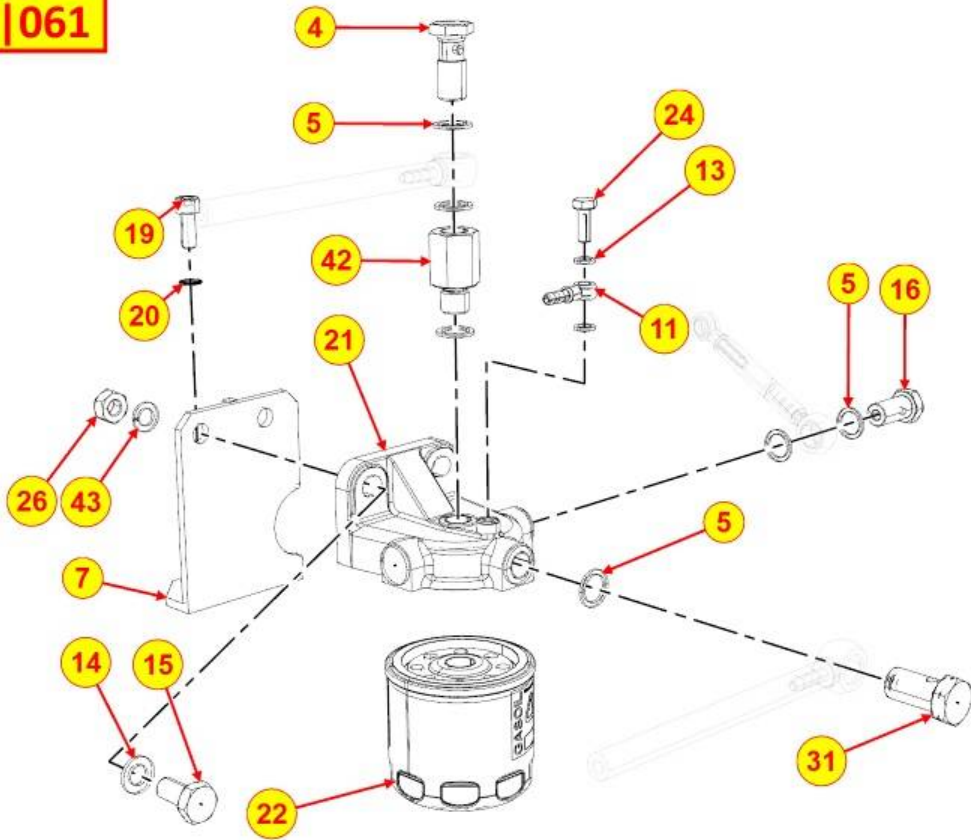

PAGURO - SPARE PARTS CATALOGUE
PAGURO 14000 - FUEL FILTER

TAB | 061

PAGURO - SPARE PARTS CATALOGUE
PAGURO 14000 - FUEL FILTER

NO.	CODE:	DESCRIPTION	Q.TY
5	AD40LO4670061	COPPER WASHER D19/14.2 1.5 THK	7
7	AD40LO8760110	SUPPORT (L.MARINE) GREY	1
11	AD40LO7270108	BANJO D.6	1
13	AD40LO4670062	COPPER WASHER D10/6.2 1.5 THK	2
14	AD40LO7625019	WASHER 10X18X2	2
15	AD40LO9730045	ALLEN SCREW 10X30- 5931-12.9+dac	2
16	AD40LO1901032	Banjo bolt 14X1	1
20	AD40LO7565007	SPRING WASHER D14.2/8.2	2
21	AD40LO3730125	FUEL FILTER	1
22	AD40LO2175288	FUEL FILTER	1
22	AD40LO2175288	FUEL FILTER	1
26	AD40LO3240033	NUT M10X1,5- UNI.5588-8S+ZN.B	2
31	AD40LO9680049	FUEL FILTER VALVE	1
43	AD40LO7565011	LOCK WASHER M10	2