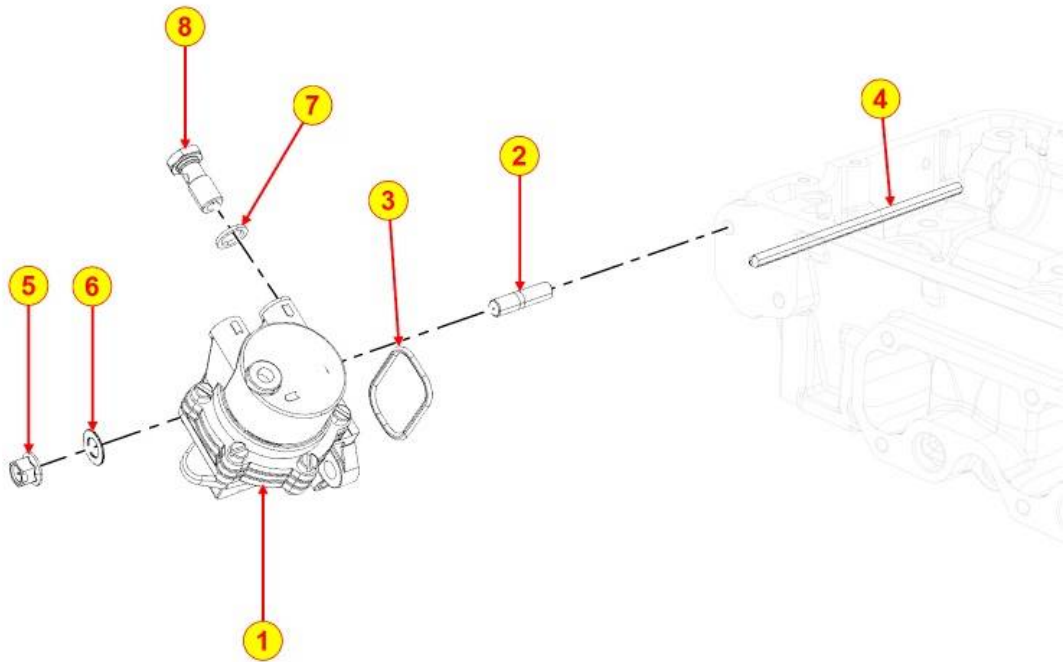

PAGURO - SPARE PARTS CATALOGUE
PAGURO 14000 - FUEL FEED PUMP

TAB | 062

PAGURO - SPARE PARTS CATALOGUE
PAGURO 14000 - FUEL FEED PUMP

NO.	CODE:	DESCRIPTION	Q.TY
1	AD40LO6585151	FUEL FEED PUMP	1
2	AD40LO6780008	STUD M8X20	2
3	AD40LO1200087	ORING 3150	1
4	AD40LO7200721	FUEL PUMP PUSH ROD	1
5	AD40LO3240164	NUT	2
6	AD40LO7555029	BEL WASHER D15/8.4 0.8 T	2
7	AD40LO4670059	COPPER WASHER D14/10.2 1.	4
8	AD40LO1901193	UNION BOLT M 10	2