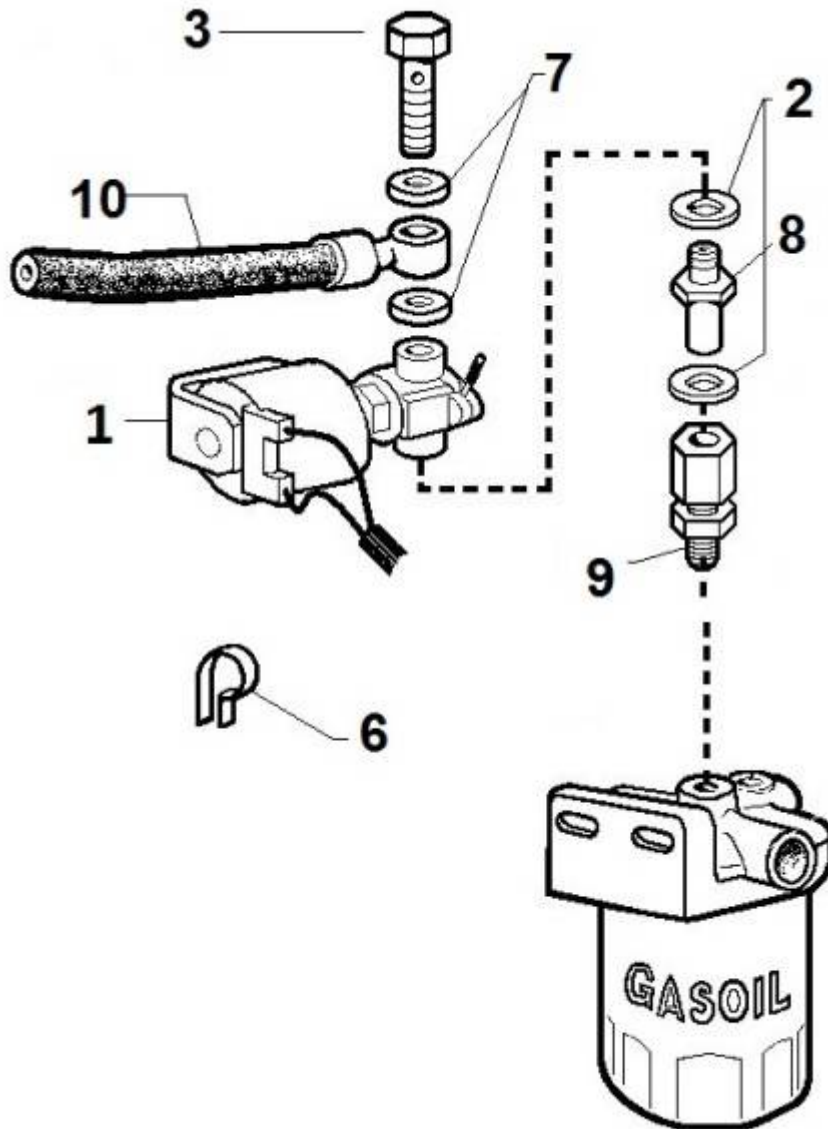

PAGURO - SPARE PARTS CATALOGUE
PAGURO 14000 - ELECTROVALVE

PAGURO - SPARE PARTS CATALOGUE
PAGURO 14000 - ELECTROVALVE

NO.	CODE:	DESCRIPTION	Q.TY
1	AD40LO3587197	SOLENOID VALVE WITH MANUAL RESET DEVICE	1
2	AD40LO4670059	COPPER WASHER D14/10.2 1	3
3	AD40LO1901115	BOLT	1
6	AD40LO3630170	CLAMP G11	1
7	AD40LO4670061	COPPER WASHER D19/14.2 1.5 THK	1
8	AD40LO7330314	UNION FOR EL. STOP	1
9	AD40LO7330315	JOINT	1
10	AD40LO9375748	FUEL PIPE	1