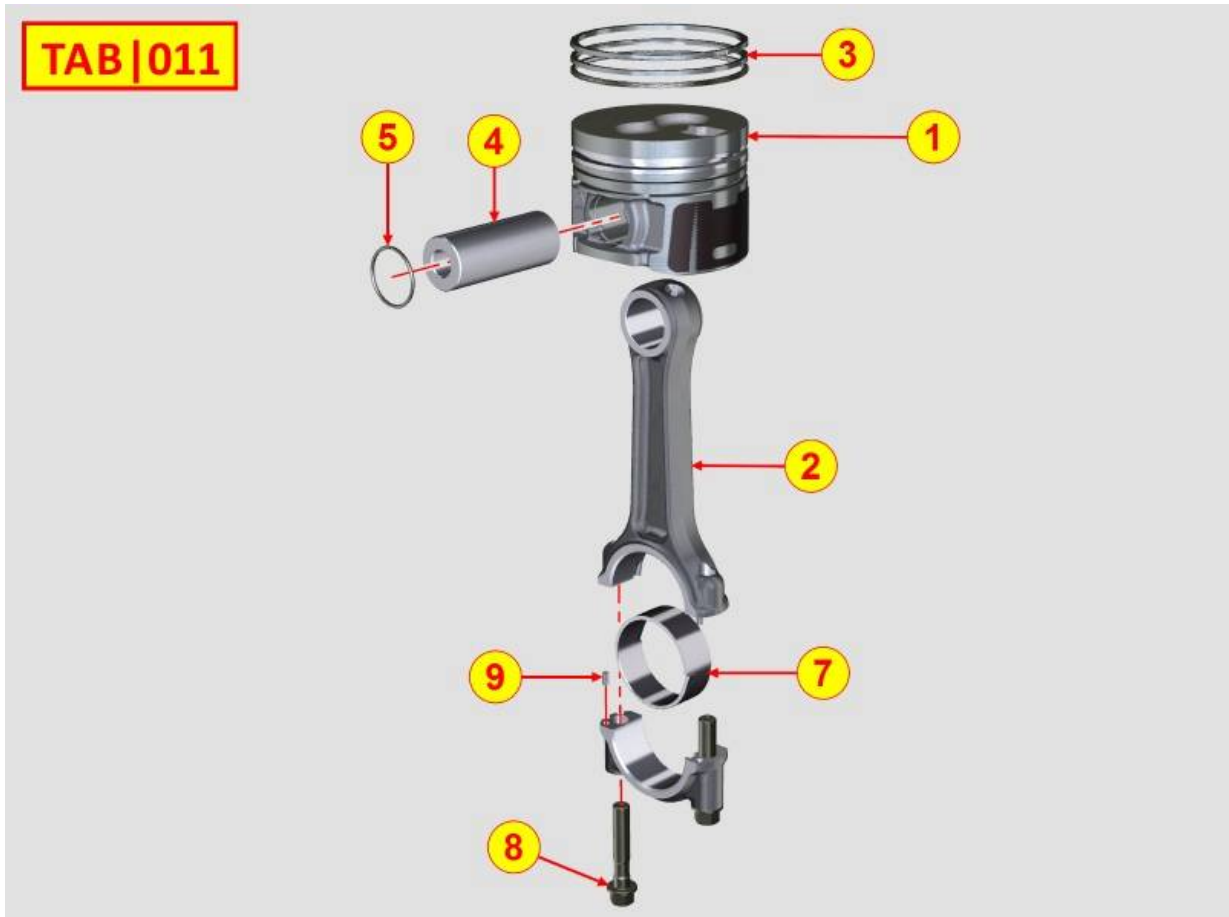

PAGURO - SPARE PARTS CATALOGUE
PAGURO 14000 - PISTON / CONNECTING ROD

PAGURO - SPARE PARTS CATALOGUE
PAGURO 14000 - PISTON / CONNECTING ROD

NO.	CODE:	DESCRIPTION	Q.TY
1	AD40LO6501512	PISTON SET STD	3
1	AD40LO6501513	COMPLETE PISTON FOCS 1404 +0,50	3
1	AD40LO6501514	COMPLETE PISTON FOCS 1404 +1,00	3
2	AD40LO1526226	CONNECTING ROD ASSY	3
3	AD40LO8211248	RINGS STAND.	2/3/4
3	AD40LO8211249	SEGMENTS SERIES STD FOCS 1404 +0,50	2/3/4
3	AD40LO8211250	SEGMENTS SERIES STD FOCS 1404 +1.00	2/3/4
4	AD40LO8480081	PISTON PIN 20X55 f.10,5	3
5	AD40LO1261099	PISTON CIRCLIP	6
6	AD40LO1630038	SMALL END BUSH	2/3/4
7	AD40LO1640116	BEARING STD	2/3/4
7	AD40LO1640117	UNDER SIZE CONNECTING ROD - 0,25	2/3/4
7	AD40LO1640118	UNDER SIZE CONNECTING ROD - 0,50	2/3/4
8	AD40LO1770101	CONROD SCREW FL 8X1X42 R12	4/6/8