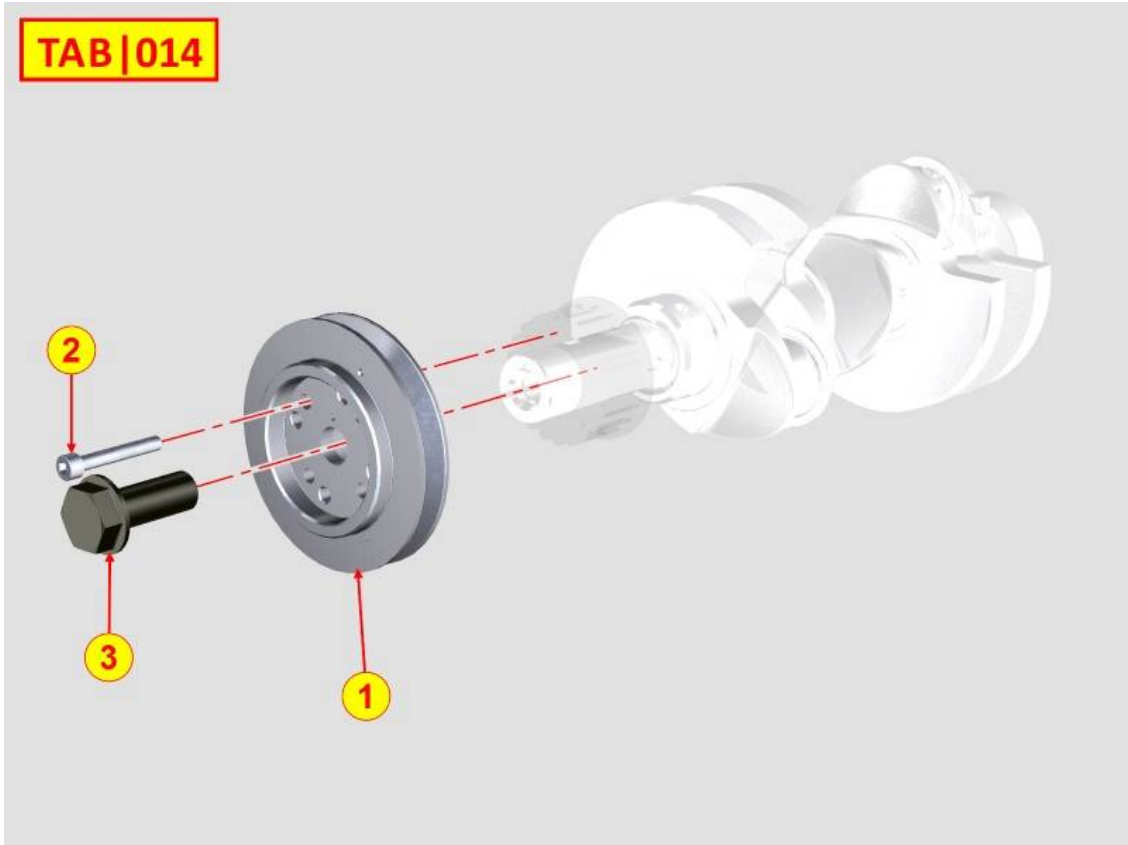

PAGURO - SPARE PARTS CATALOGUE
PAGURO 14000 - PULLEYS / BELT

PAGURO - SPARE PARTS CATALOGUE
PAGURO 14000 - PULLEYS / BELT

NO.	CODE:	DESCRIPTION	Q.TY
1	AD40LO7051143	Crankshaft pulley (driving pulley) 1 gro	1
2	AD40LO9732016	SOC HEAD CAP SCR M6X40L 8.8	4
3	AD40LO9865319	CRANKSHAFT BOLT	1