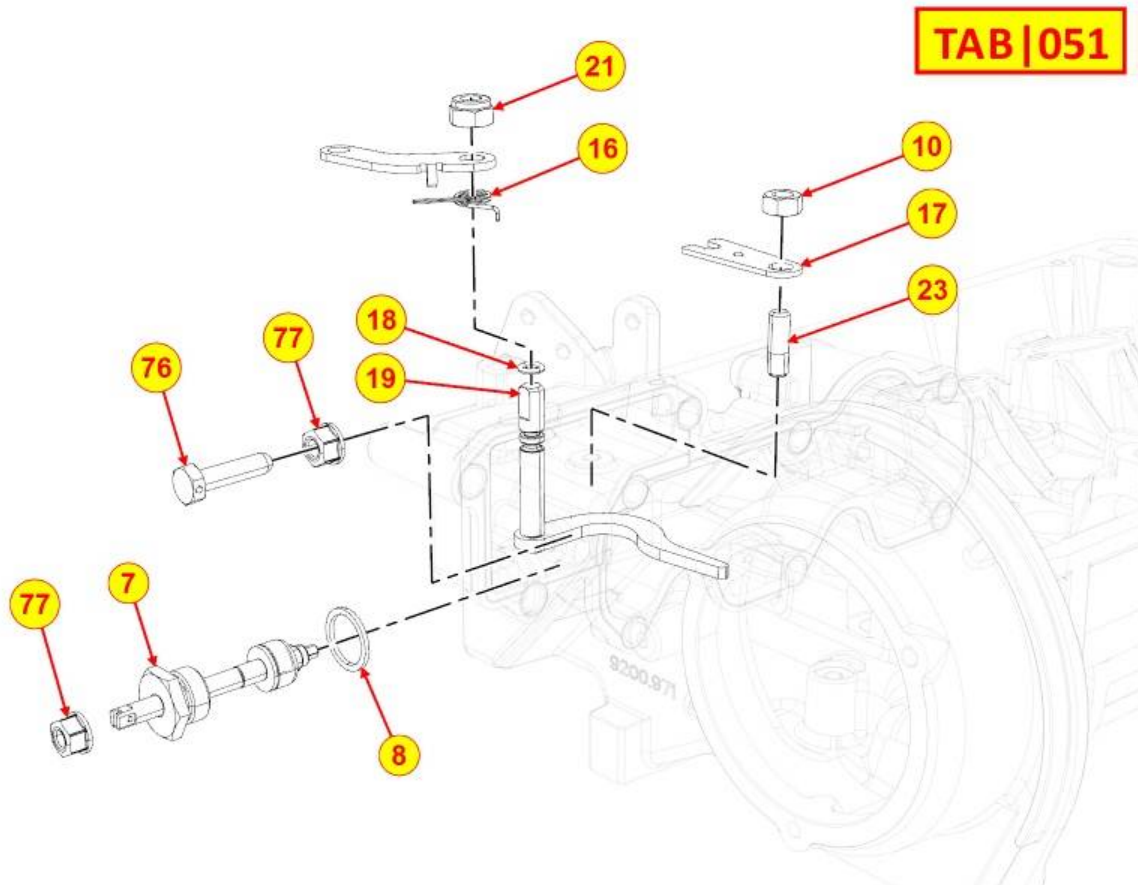

PAGURO - SPARE PARTS CATALOGUE
PAGURO 14000 - CONTROLS

PAGURO - SPARE PARTS CATALOGUE
PAGURO 14000 - CONTROLS

NO.	CODE:	DESCRIPTION	Q.TY
7	AD40LO8576138	TORQUE ADAPTOR FOCS 3000RPM	1
8	AD40LO4480046	COPPER WASHER 16.2X20X1.5	1
10	AD40LO3240008	NUT M6-CI.8 type 1- ISO	1
16	AD40LO5660047	LEVER SPRING	1
17	AD40LO6275114	LOCKING STOP LEVER PLATE	1
18	AD40LO1200051	RING	1
19	AD40LO5200413	INTERNAL STOP LEVER	1
20	AD40LO5200414	EXTERNAL STOP LEVER	1
21	AD40LO3203075	LOCKNUT M.8 h. 8,5	1
23	AD40LO6760044	STUD 6X1X10 UNI 5911	1
76	AD40LO1760128	SCREW M6 FOR EXTERNAL LEVER SET UP	1
77	AD40LO3240153	NUT M 6X1 SEAL LOCK	2
80	AD40LO7565004	SPRING WASHER D11.1/6.1 1.3 TH	2