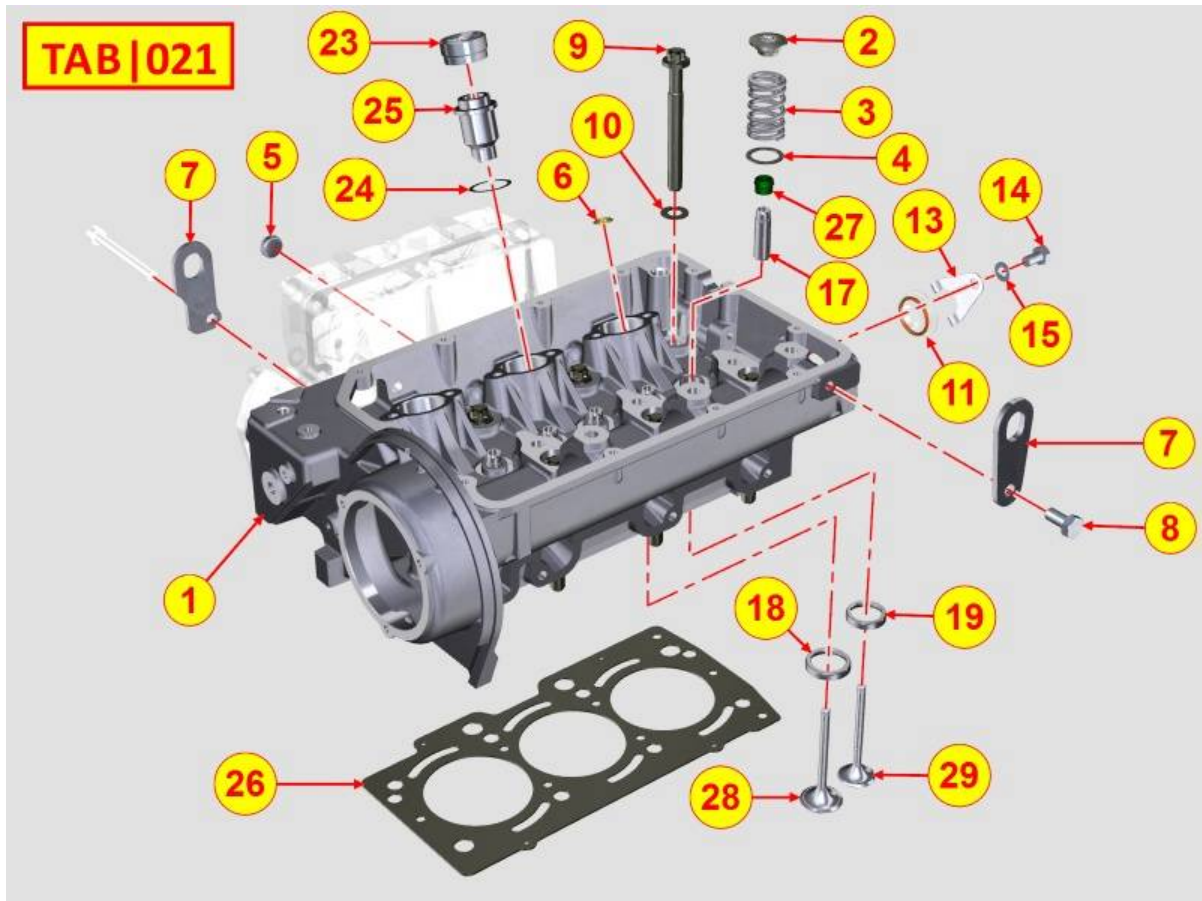

PAGURO - SPARE PARTS CATALOGUE
PAGURO 14000 - CYLINDER HEAD

PAGURO - SPARE PARTS CATALOGUE
PAGURO 14000 - CYLINDER HEAD

NO.	CODE:	DESCRIPTION	Q.TY
5	AD40LO8990047	SHUTTER CAP D18	2
6	AD40LO5989007	SPARK ARRESTOR 2.430.190.002	3
7	AD40LO8545190	BRACE	2
8	AD40LO1770002	HEX.HEAD.SCR.M8X16 -5739	1
9	AD40LO9820222	TORX BOLT M10X90 FOCS	8
10	AD40LO7625130	WASHER D19/10.2 1.0 THK	8
11	AD40LO1200081	ORING 3100 D2000	1
13	AD40LO5570019	RETAINER	1
14	AD40LO1770127	SCREW	1
15	AD40LO7625010	WASHER D.8X15X1,5	1
17	AD40LO4845200	VALVE GUIDE	6
18	AD40LO8000197	VALVE SEAT INLET	3
19	AD40LO8000211	VALVE SEAT EXHAUST	3
23	AD40LO4130096	PRECHAMBER LOCKING NUT	3
24	AD40LO3527517	PRECHAMBER SPACER	9
25	AD40LO6725070	COMBUSTION PRECHAMBER	3
26	AD40LO4730004	HEAD GASKET 1003 THICK.1,43 META. (47308)	1
26	AD40LO4730005	HEAD GASKET 1003 TH.1,53 STEEL	1
26	AD40LO4730012	HEAD GASKET 1003 THICK.1,63 META. (47308)	1
40	AD40LO8205108	HEAD/FUEL SYSTEM GASKET SET	1