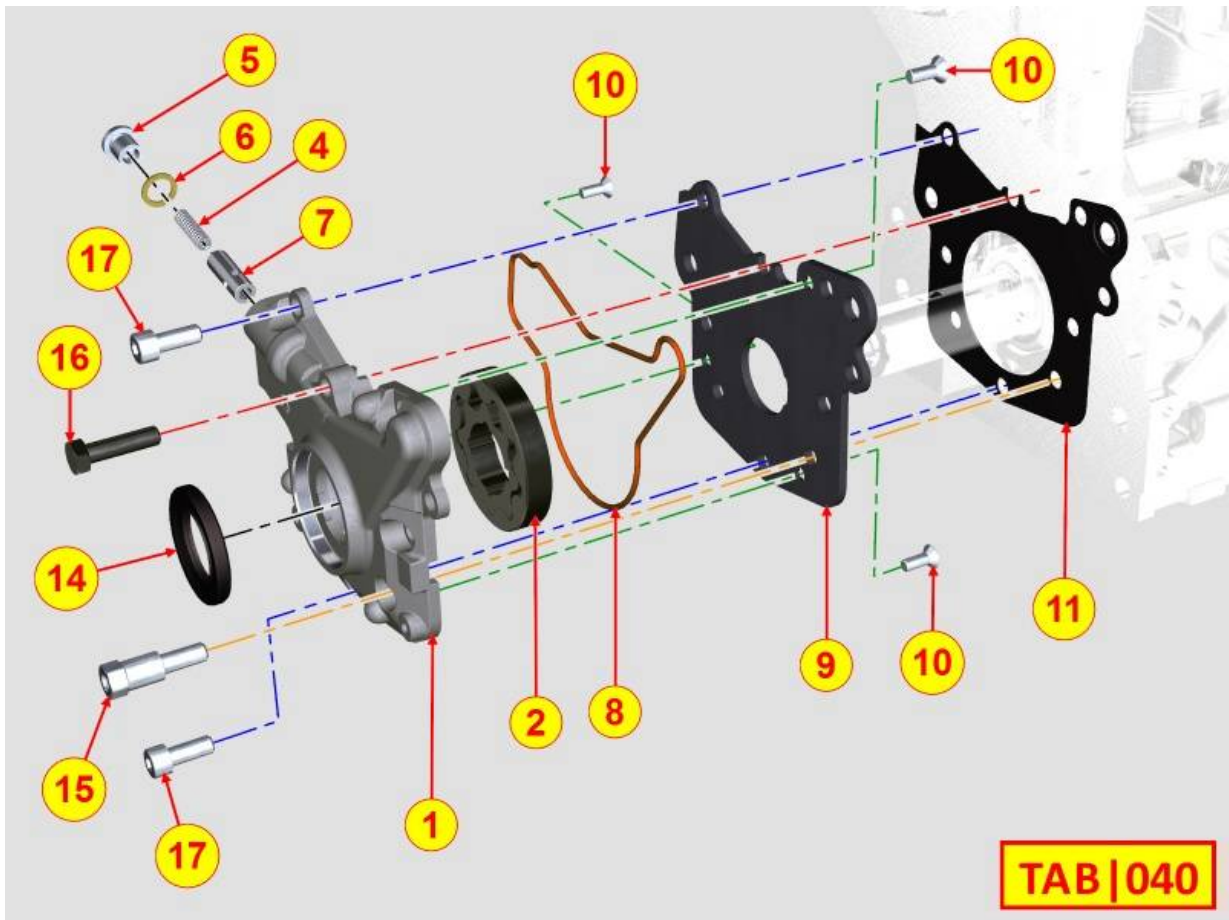

PAGURO - SPARE PARTS CATALOGUE
PAGURO 14000 - OIL PUMP

PAGURO - SPARE PARTS CATALOGUE
PAGURO 14000 - OIL PUMP

NO.	CODE:	DESCRIPTION	Q.TY
1	AD40LO6605131	OIL PUMP WITH ROTOR 8MM	1
5	AD40LO9015005	BY PASS VALVE PLUG	1
6	AD40LO4670060	COPPER WASHER	1
7	AD40LO6495045	BY PASS VALVE PISTON	1
8	AD40LO1200292	OIL PUMP COVER GASKET	1
10	AD40LO9800061	CAPSCREW	3
11	AD40LO4580216	OIL PUMP GASKET	1
14	AD40LO1213343	OIL SEAL 32X50X6 PER AL	1
15	AD40LO9865174	SPCIAL SCREW	2
16	AD40LO1770007	HEX SCREW M8X30-5737-8G+ZN.B	1
17	AD40LO9732074	SOC HEAD SCR M8X20L UNI5931 ST	6