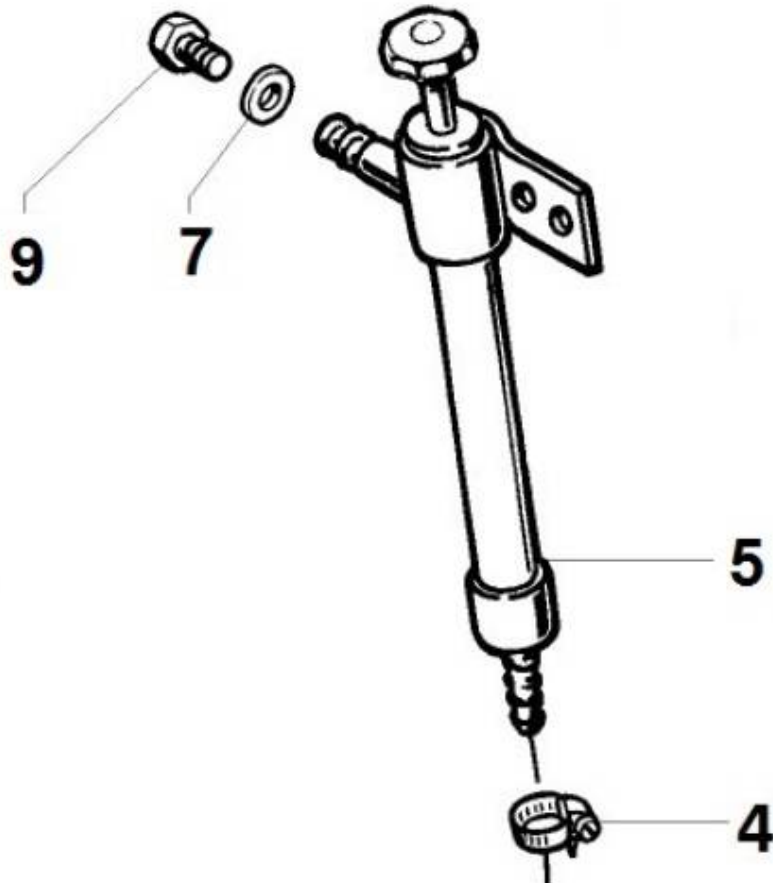

PAGURO - SPARE PARTS CATALOGUE
PAGURO 14000 - PUMP FOR OIL EXTRACTION

PAGURO - SPARE PARTS CATALOGUE
PAGURO 14000 - PUMP FOR OIL EXTRACTION

NO.	CODE:	DESCRIPTION	Q.TY
4	AD40LO3630129	CLAMP	1
5	AD40LO6595021	OIL EXTRACTION PUMP FOR LMG4000	1