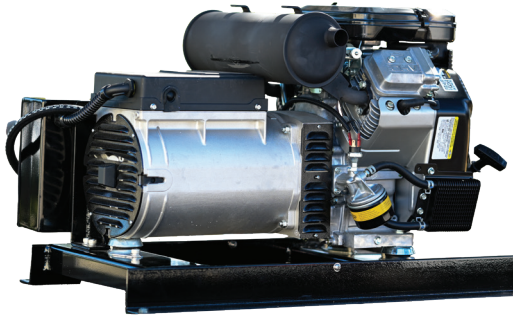

Generators

13kw propane commercial service generator

Models

- MEC13NG/PROPANE 120/208V 3PH
- MEC13NG/PROPANE 277/480V 3PH
- MEC13NG/PROPANE 3 120/240 1PH

Features and Benefits

- Low oil pressure shut down
- Dual element air cleaner
- Key switch start/stop
- Exhaust muffler
- Oil cooler
- Oil filter

Specifications	
Engine	Briggs & Stratton
Model	Vanguard
Rated HP	23@3600 rpm
Type	V Twin
Disp	627cc
Starter	12 Volt
Alternator	12V 16amp
Fuel Consumption	LP Full load 2.3 gal/hr – ½ load 1.6 gal/hr
AC Alternator	
Brand	Mecc Alte
Model	T20F
Insulation	Class H
Class	IP23
Gen Set Details	
Noise level	79DBA 7 Meters
Emissions	EPA/CARB
Warranty	3 year limited
Dimensions	32" L X 19" W X 20.5" H
Weight	260lbs