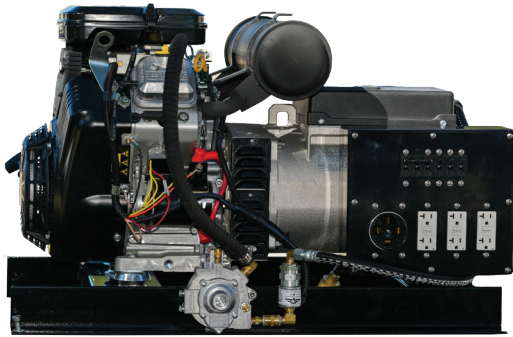

Generators

13kw propane commercial service generator

Models

- MEC13NG/PROPANE 120/208V 3PH
- MEC13NG/PROPANE 277/480V 3PH
- MEC13NG/PROPANE 3 120/240 1PH

Features and Benefits

- Low oil pressure shut down
- Dual element air cleaner
- Key switch start/stop
- Exhaust muffler
- Oil cooler
- Oil filter

Specifications	
Engine	Briggs & Stratton
Model	Vanguard
Rated HP	23@3600 rpm
Type	V Twin
Disp	627cc
Starter	12 Volt
Alternator	12V 16amp
Fuel Consumption	LP Full load 2.3 gal/hr – ½ load 1.6 gal/hr
AC Alternator	
Brand	Mecc Alte
Model	T20F
Insulation	Class H
Class	IP23
Gen Set Details	
Noise level	79DBA 7 Meters
Emissions	EPA/CARB
Warranty	3 year limited
Dimensions	32" L X 19" W X 20.5" H
Weight	260lbs