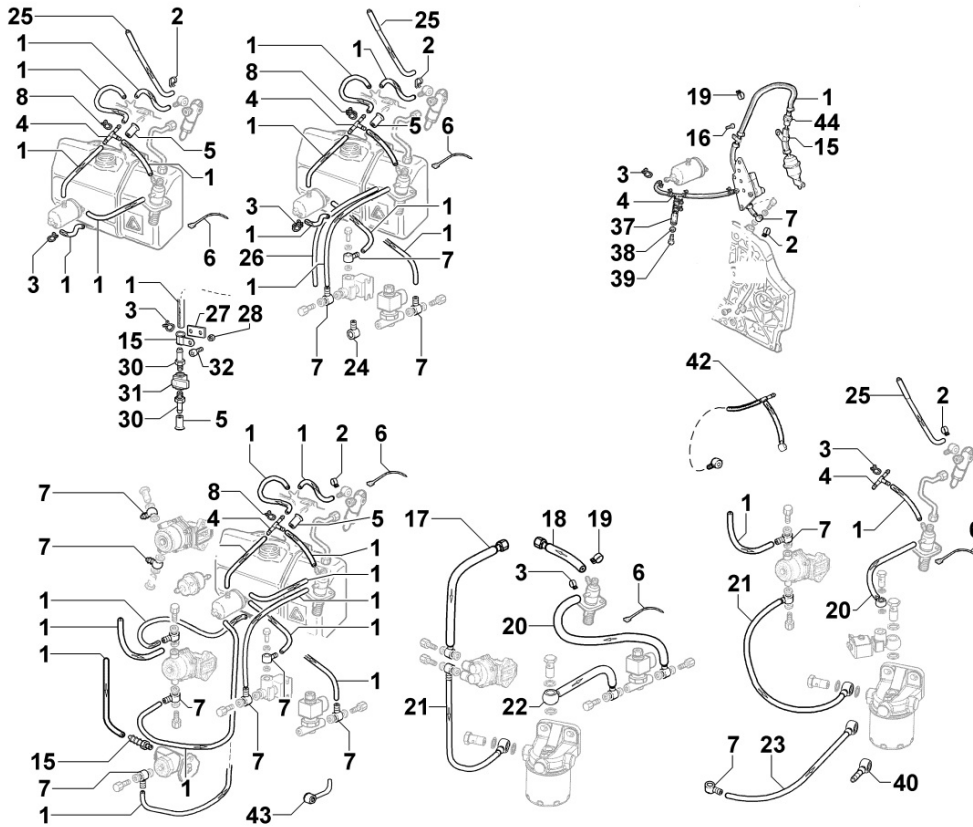

8064180420 - FUEL LINES

Pos	Kit	Included In	Code	Description	Qty	Old Code	Tech. Info
1			ED0093758720-S	FUEL HOSE 250MM (FOR SEC FILTER TO	1		
1			ED0093762300-S	FUEL TUBE TPR-PUR 5X10XL.500	1-6		
4			ED0073010520-S	METAL T CONNECTOR	1		
5			ED0021450380-S	RUBBER CAP FOR ADJ BANJO- 4MM	2		
6			ED0024710060-S	NYLON COLLAR	2		
7			ED0072701040-S	*RACCORDO/UNION FV	2		
8			ED0036302310-S	CLIP FOR PIPE D.10,3	5		
24			ED0072701380-S	BANJO D.10	2