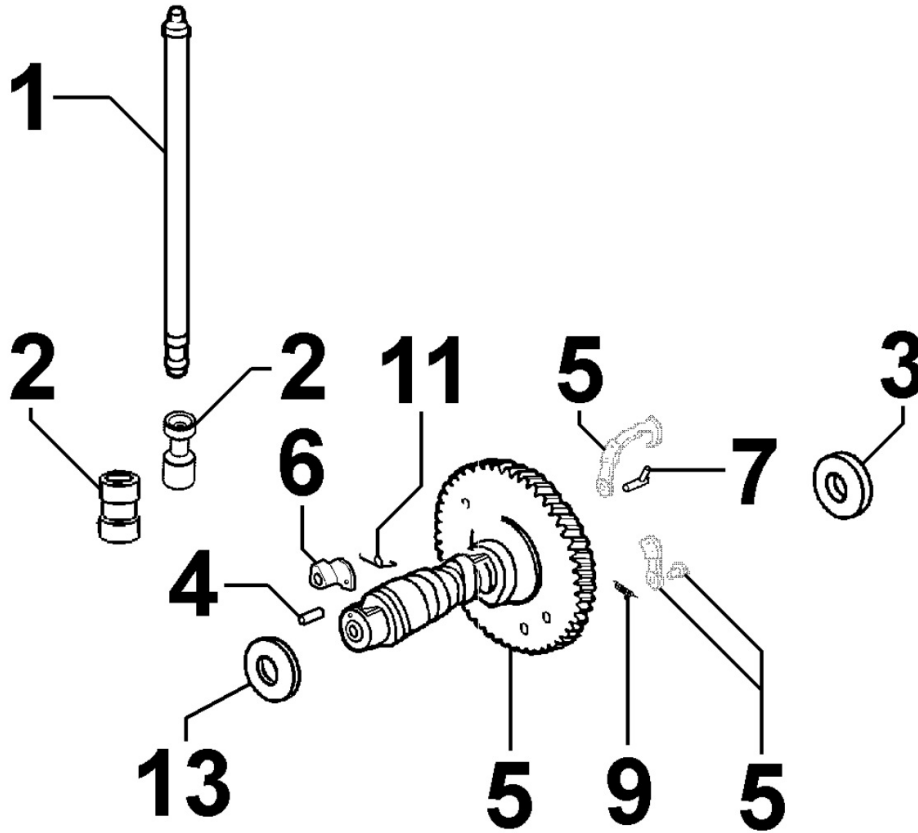

8035180190 - CAMSHAFT

Pos	Kit	Included In	Code	Description	Qty	Old Code	Tech. Info
1			ED0014101650-S	PUSHROD D	2		
2			ED0072151130-S	HYDRAULIC TAPPET N	2		
3			ED0013012450-S	PL. WASHER D28/16 0.5 TH	1		
4		(A)		803718..0	1		
5	A		ED0010100740-S	CAMSH. ASSY FOR RECO.+EL. STA.	1		
6		(A)		803718..0			
7		(A)		803718..0	1		
9		(A)		803718..0	1		
11		(A)		803718..0	1		
13			ED0013013540-S	PL.WASHER D29.8/18 0.5 T	1