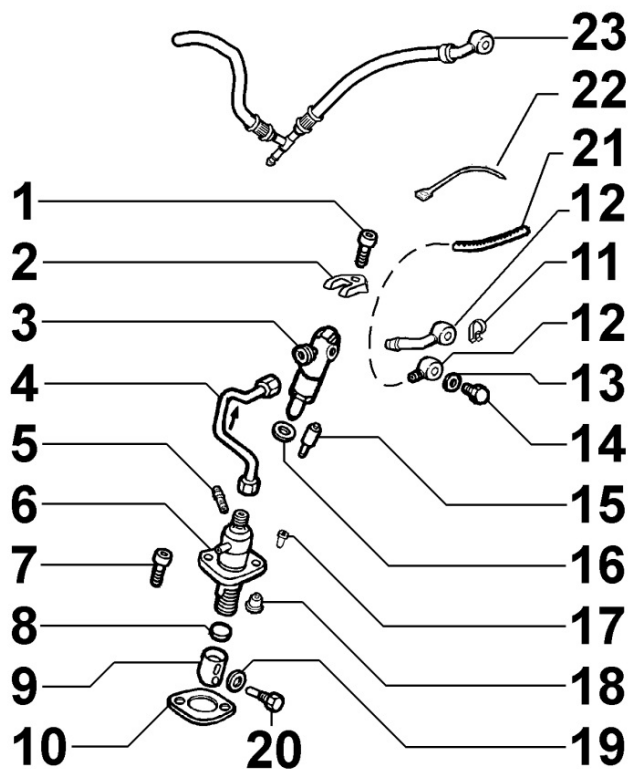

8030180430 - INJECTION SYSTEM

Pos	Kit	Included In	Code	Description	Qty	Old Code	Tech. Info
1			ED0097320780-S	SOC HEAD CAP SCR M6X25 8.8	1		⚠
2			ED0085460790-S	INJECTOR SUPPORT BRACKET	1		
3	A		ED0066151370-S	INJECTOR RSNC VCO 15LD440EPA4	1		⚠
4			ED0093764090-S	INJECTION PIPE	1		
6	B		ED0065904980-S	INJECTION PUMP 15LD440 EPA IV	1		
7			ED0097303010-S	SOC HEAD CAP SCR M6X20L STEEL	2		
8			ED0060001130-S	SHIM 4.0MM	1		
8			ED0060001140-S	SHIM 4.1MM	1		
8			ED0060001150-S	SHIM 4.2MM	1		
8			ED0060001160-S	SHIM 4.3MM	1		
8			ED0060001170-S	SHIM 4.4MM	1		
8			ED0060001180-S	SHIM 4.5MM	1		
8			ED0060001190-S	SHIM 4.6MM	1		
8			ED0060001200-S	SHIM 4.7MM	1		
8			ED0060001210-S	SHIM 4.8MM	1		
8			ED0060001290-S	SHIM 5.0	1		
8			ED0060001300-S	SHIM 5.1MM	1		
9			ED0072151330-S	ROLLER TAPPET 15LD400	1		
10			ED0045801800-S	GUARNIZIONE/GASKET S	1		
11			ED0036300500-S	CLAMP TYPE CLIC D.9-11 55	1		
12			ED0072702910-S	INJECTOR BANJO	1		
13			ED0046700620-S	COPPER WASHER D10/6.2 1.5 THK	2		
14			ED0072600530-S	SCREW NIPPLE	1		
15		(A)	ED0065316490-S	PULVERIZER VCO 5X155° QNI=620CC/MIN	1		
16			ED0046700990-S	COPPER WASHER D16/7.5 1.0 THK	1		
17		(B)	ED0074700180-S	FILLER	1