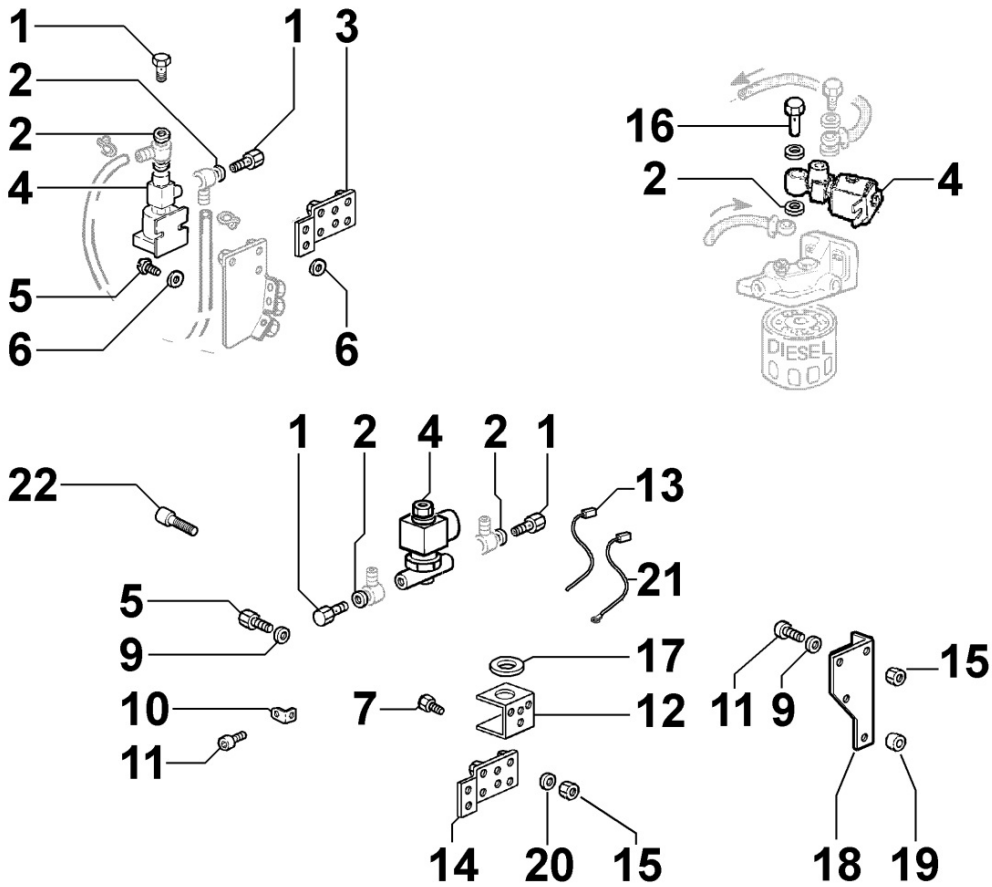

8052180240 - ELECTROVALVE

Pos	Kit	Included In	Code	Description	Qty	Old Code	Tech. Info
0			ED0076250590-S	WASHER	2	ED0076250760-S	
0			ED0097303370-S	HEX SOC BUTTON HEAD SCR M6X16L	2		
1			ED0019011670-S	SPECIAL SCREW 10X13587/159	2		
2			ED0046700590-S	COPPER WASHER D14/10.2 1.	4		
4			ED0035871820-S	ELET.721BZ 12V NC 2F RM	1		
9			ED0076250070-S	WASHER D12/6 1 THK	2		
15			ED0032400080-S	NUT M6-CI.8 type 1-ISO	2		
22			ED0097320840-S	SOC HEAD SCR M6X12L UNI5931 ST	2