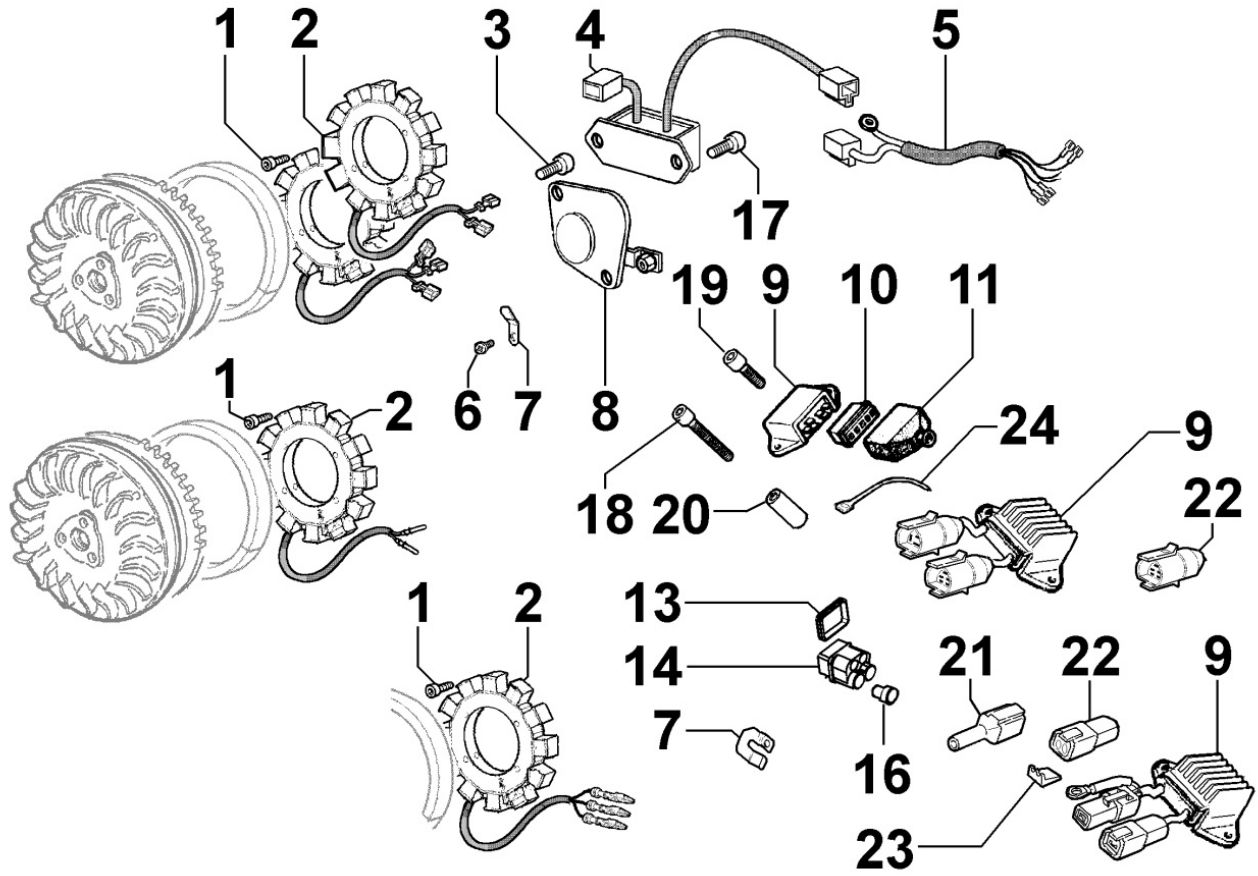

8100180300 - VOLTAGE ALTERNATOR

Pos	Kit	Included In	Code	Description	Qty	Old Code	Tech. Info
1			ED00992R0460-S	VITE/SCREW M.6X22 5931 8.8+Zn.b	3		
2			ED0085651160-S	STATOR 12V 12A 15LD40	1		
6			ED0097901300-S	SCREW TC 6X8 CrNi1810 AISI 304	1		
7			ED0062751870-S	*FIXING PLATE FOR STATOR WIRE	1