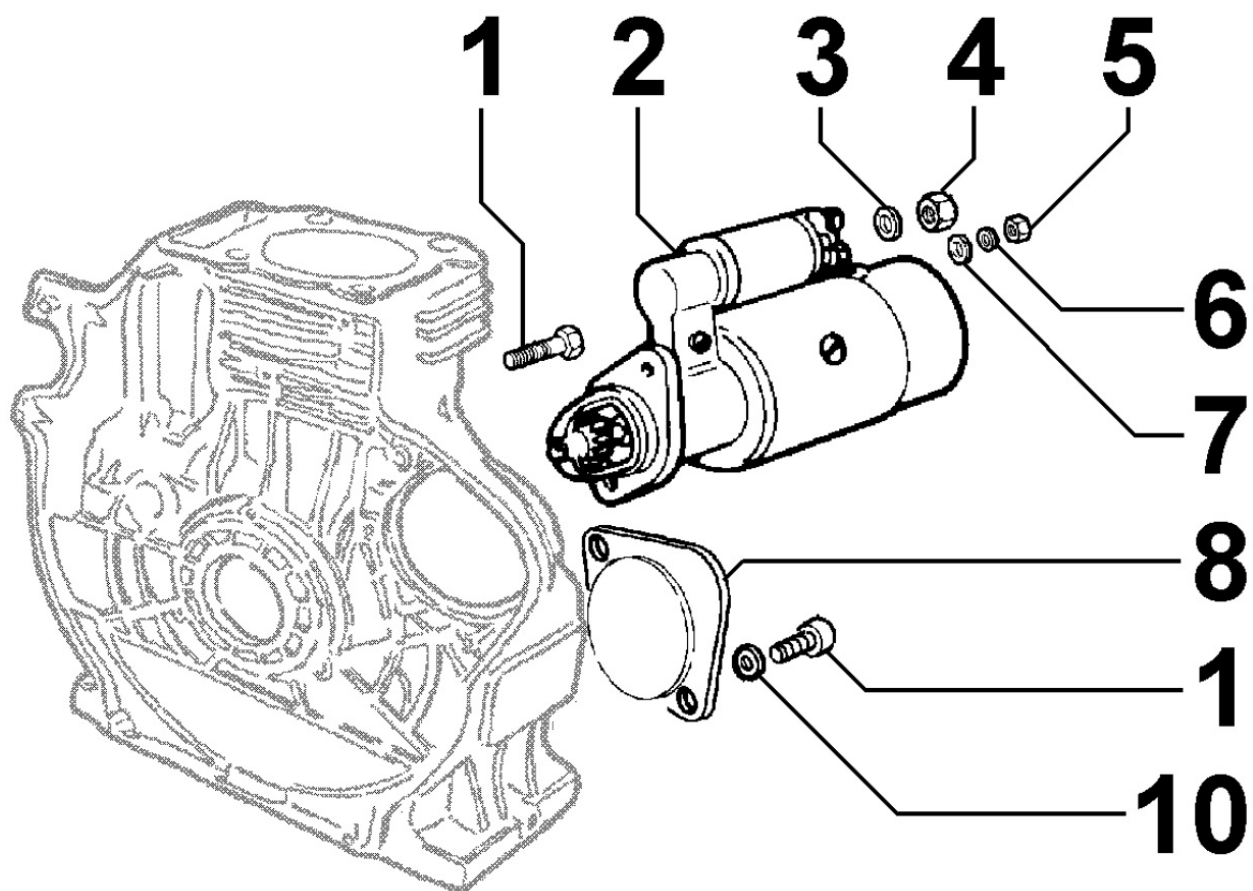

8101180040 - STARTING MOTOR

Pos	Kit	Included In	Code	Description	Qty	Old Code	Tech. Info
1			ED00992R0240-S	SOC HEAD CAP SCR M10X25	2		
2			ED0058402180-S	STARTER MOTOR 12V 1,1kW	1		
3			ED0075650070-S	SPRING WASHER D14.2/8.2	1		
5			ED0032400090-S	HEX NUT M6 1.0P UNI55886	1		
6			ED0075550040-S	*BEL WASHER D11/6.4 0.5 TH	1		
7			ED0076250080-S	PLAIN WASHERS 6,4X12,5X1,6	1