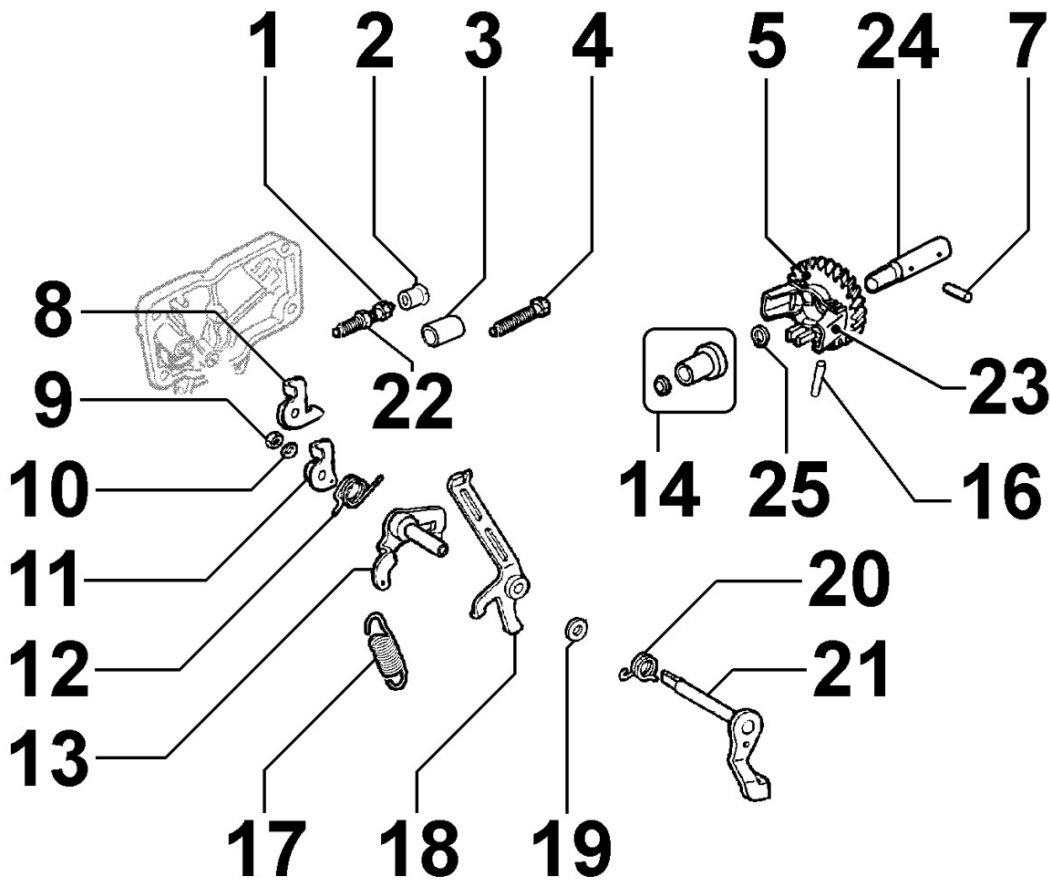

8050180220 - SPEED GOVERNOR

Pos	Kit	Included In	Code	Description	Qty	Old Code	Tech. Info
1			ED0085761270-S	*SUPPLEM./EX.FUELDEV.	1		
2			ED0021450370-S	RUBBER CAP FOR ADJ BANJO - 6MM	1		
3			ED0096000890-S	PIPE EPA	1		
5	(B)		ED0048964350-S	REGULATOR GEAR SUB-ASSY	1		▲
7		(B)	ED0077701720-S	CYL. PIN D3X15.8L	1		
9			ED0032400080-S	NUT M6-Cl.8 type 1-ISO	1		
10			ED0075650040-S	SPRING WASHER D11.1/6.1 1.3 TH	1		
11			ED0052012860-S	LEVA/LEVER N 10	1		
12			ED0058015820-S	MOLLA/SPRING S I 10	1		
13			ED0052021010-S	LEVA/LEVER	1	ED0015852150-S	
14		(B)	ED0072002760-S	PUNTALINO/DRIVE ROD N	1	ED0072002750-S	▲
16		(B)	ED0077701710-S	CYL. PIN D3X27.8L	2		
17			ED0056553550-S	SPRING FOR SPEED REGULATO	1		
18			ED0052011320-S	LEVER N	1		▲
19			ED0076251050-S	PL. WASHER D15/8.2 0.5 THK STE	1		▲
20			ED0056000420-S	MOLLA/SPRING N	1		
21			ED0052012940-S	COMPLETE LEVER 18LD	1		▲
24		(B)		804018...0			
25		(B)		804018...0