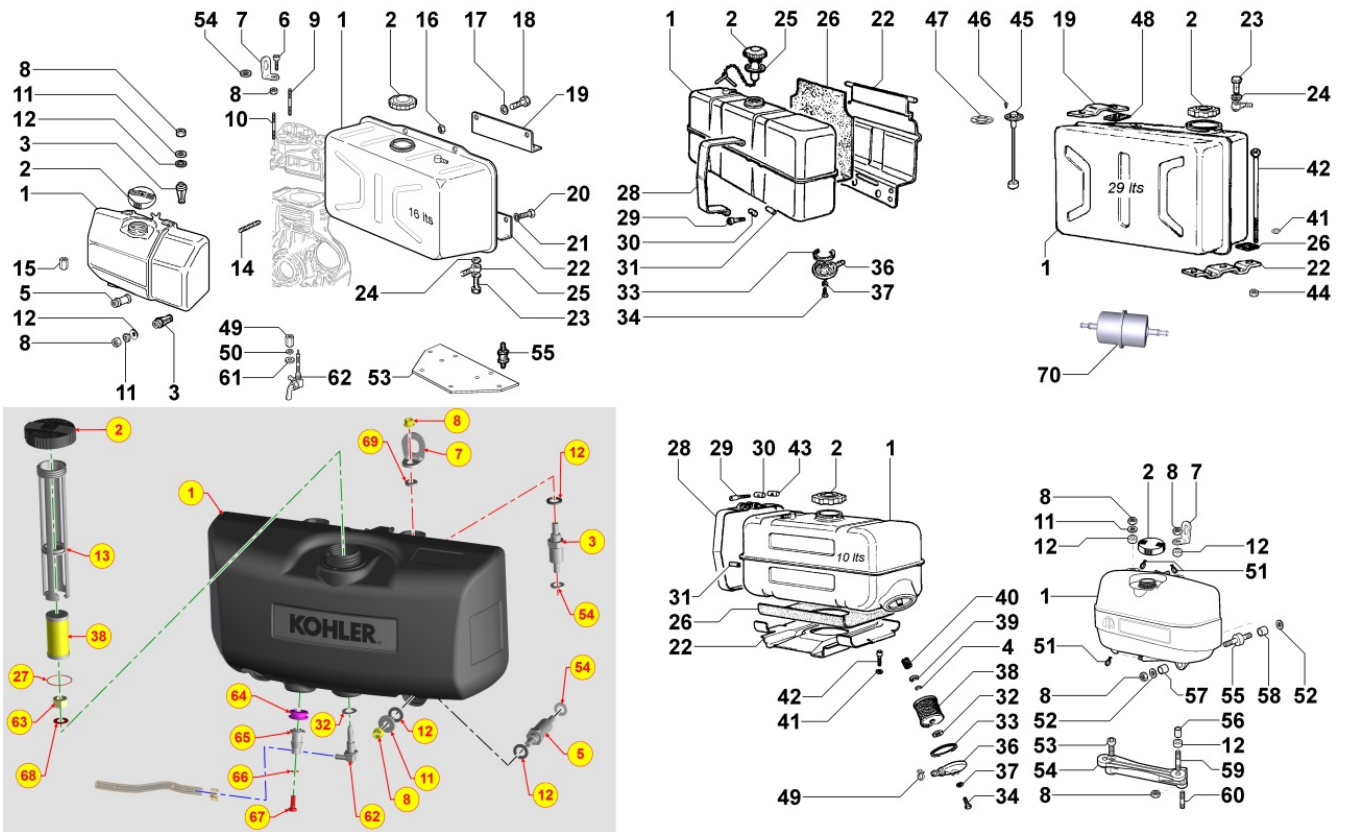

8063180020 - FUEL TANK

Pos	Kit	Included In	Code	Description	Qty	Old Code	Tech. Info
6			ED0097300240-S	SOC HEAD CAP SCR M8X16L 1.25P	3		
7			ED0085060030-S	LIFTING HOOK	1