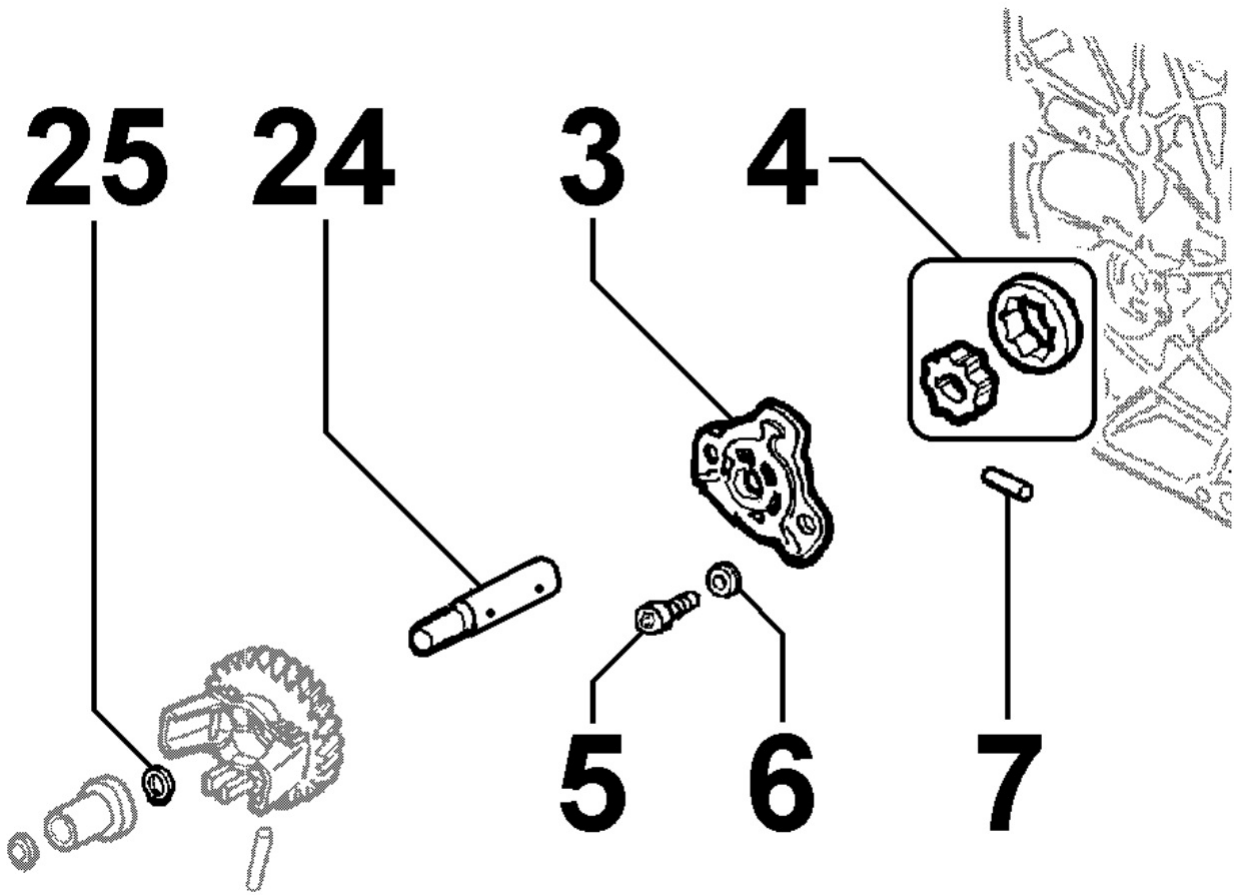

8040180010 - OIL PUMP

Pos	Kit	Included In	Code	Description	Qty	Old Code	Tech. Info
3			ED0088362100-S	SUPPORT OIL PUMP CAP	1		
4			ED0066050900-S	POMPA OLIO/OIL PUMP F	1		
5			ED0097300100-S	SOC HEAD CAP SCR M6X16L STEEL	2		
6			ED0075550040-S	*BEL WASHER D11/6.4 0.5 TH	2		
7			ED0077701720-S	CYL. PIN D3X15.8L	1		
24			ED0011112250-S	OIL PUMP SHAFT	1		⚠
25			ED0012400040-S	EXT. CIRCLIP D10/9.6 1.0 THK	1