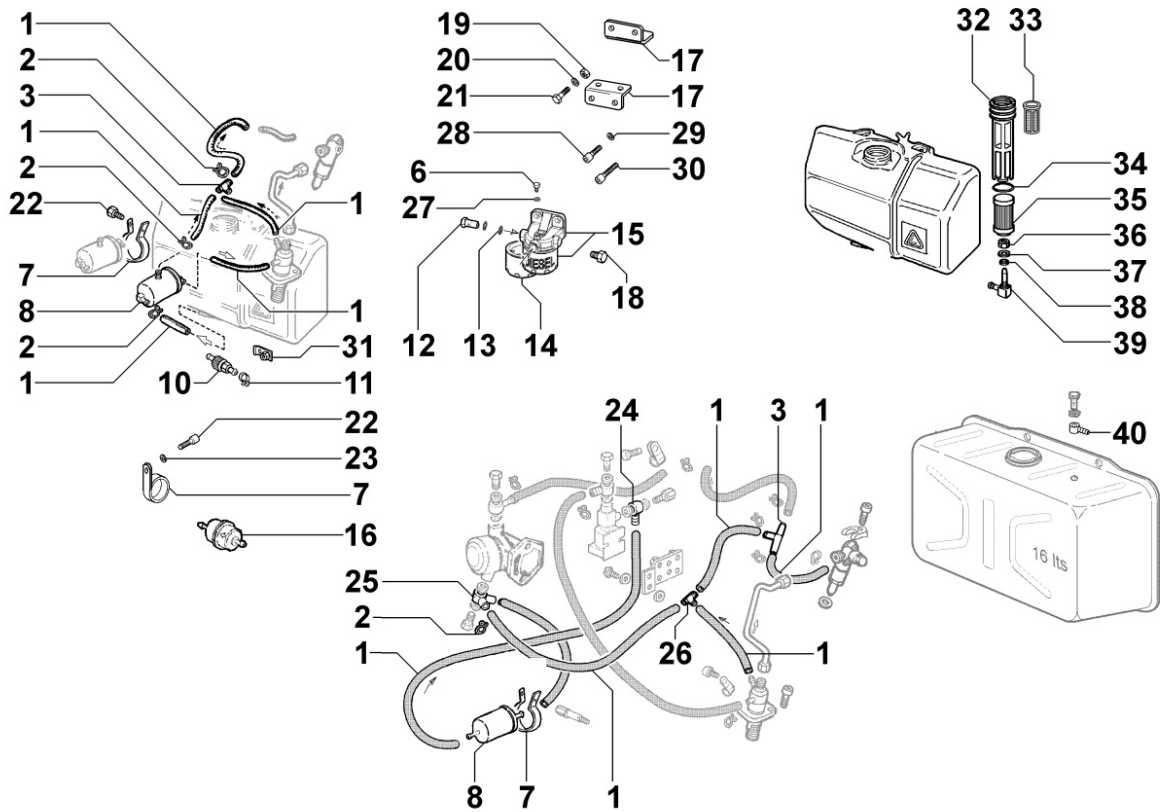

8061180050 - FUEL FILTER

Pos	Kit	Included In	Code	Description	Qty	Old Code	Tech. Info
1			ED0093762300-S	FUEL TUBE TPR-PUR 5X10XL.500	1		
2			ED0036301630-S	CLAMP	4		
3			ED0025270920-S	CONNETTORE/CONNECTOR	1		
7			ED0036171970-S	FASCETTA/CLAMP	1		⚠
8			ED0037300960-S	FUEL FILTER CARTRIDGE	1	ED0037300880-S	⚠
22			ED0097320840-S	SOC HEAD SCR M6X12L UNI5931 ST	1