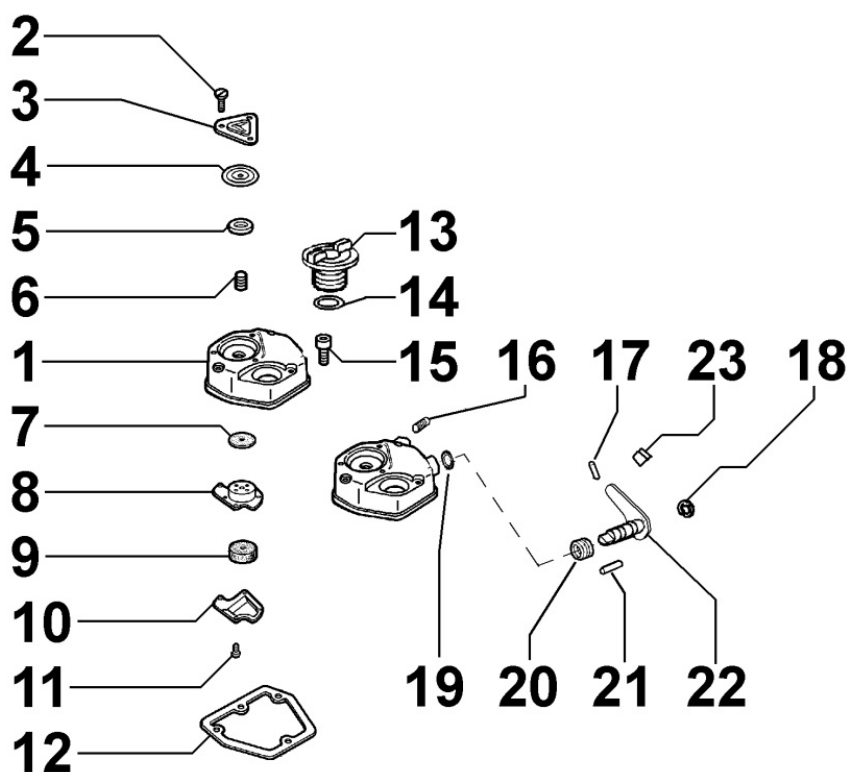

8022180090 - HEAD COVER

Pos	Kit	Included In	Code	Description	Qty	Old Code	Tech. Info
1			KV.M.		1	ED0021256290-S	
1	A		ED0021256500-S	COVER	1		
2		(A)	ED0098201680-S	*PHL HEAD SCR D3.9X9.5L	3		
3			ED0027503110-S	SAFETY VALVE COVER	1		
3		(A)		POS.1	1		
4		(A)	ED0096930070-S	RUBBER SAFETY VALVE (BLACK)	1		
5		(A)	ED0076252700-S	LOCKING WASHER	1		
6			ED0057551280-S	SPRING ROCK ARM COVER	1		
7		(A)	ED0096950220-S	VALVE 15LD -40°	1		
8		(A)		POS.1	1		
9		(A)	ED0059760040-S	BRAID FILTER	1		
10			ED0051400230-S	PLATE FOR LOCKING	1		
10		(A)		POS.1	1		
11		(A)	ED0098201810-S	PHL HEAD SCR D3.53X6.5L	5		
12			ED0044000970-S	ROKER ARMS CAP GASKET	1		
13			ED0090321190-S	OIL REFILLING CAP YELLOW	1		
14			ED0012000820-S	O-RING D31.89/26.50 2.62 THK	1		
15			ED0097320160-S	SOC HEAD CAP SCR M6X40L 8.8	3