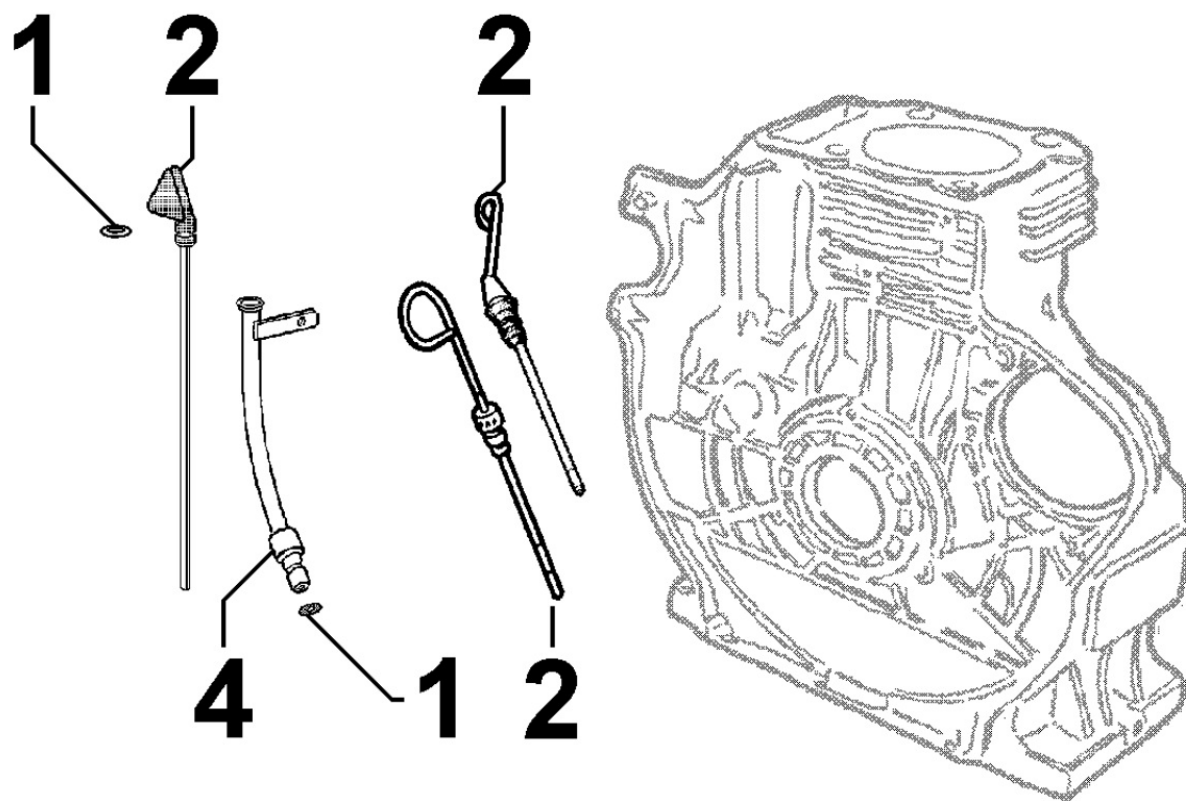

8043180010 - OIL DIPSTICK

Pos	Kit	Included In	Code	Description	Qty	Old Code	Tech. Info
2	(A)		ED0014004200-S	ASTA LIVELLO/DIPSTICK D	1