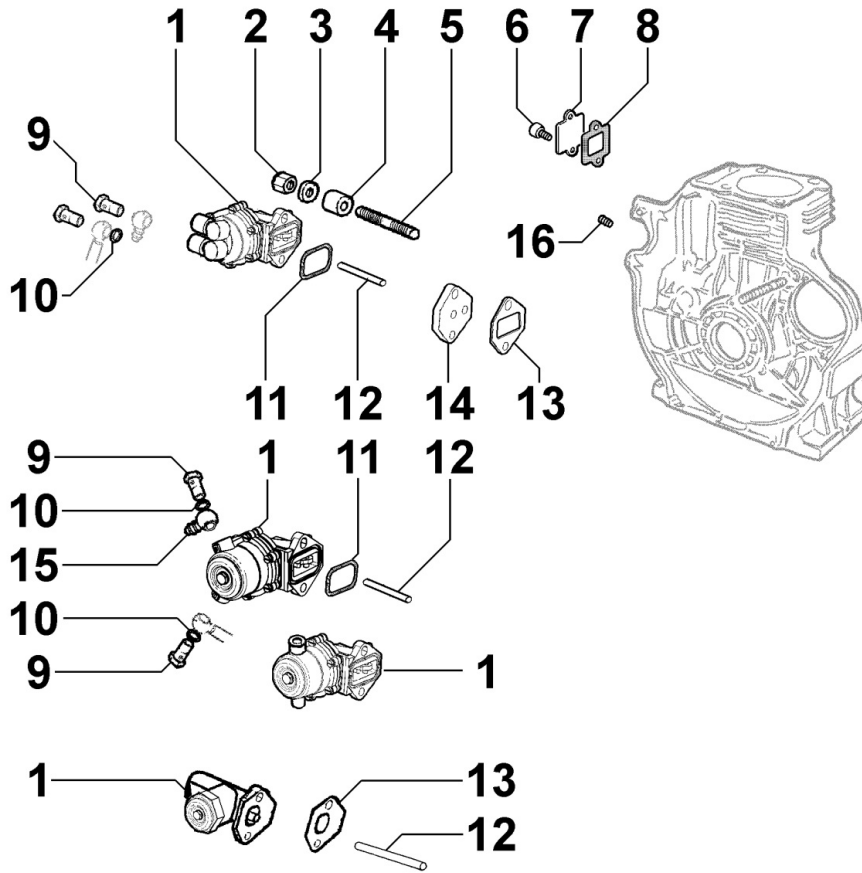

8062180030 - FUEL FEED PUMP

Pos	Kit	Included In	Code	Description	Qty	Old Code	Tech. Info
1			ED0065851390-S	FEED PUMP WITH FILTER	1		
2			ED0032401640-S	NUT	2		
3			ED0075550290-S	BEL WASHER D15/8.4 0.8 T	2		
5			ED0067800080-S	STUD M8X20	2		
9			ED0019011930-S	UNION BOLT M 10	2		
10			ED0046700590-S	COPPER WASHER D14/10.2 1.	4		
11			ED0012000870-S	O-RING	1		
12			ED0072007350-S	FEED PUMP ROD	1		⚠