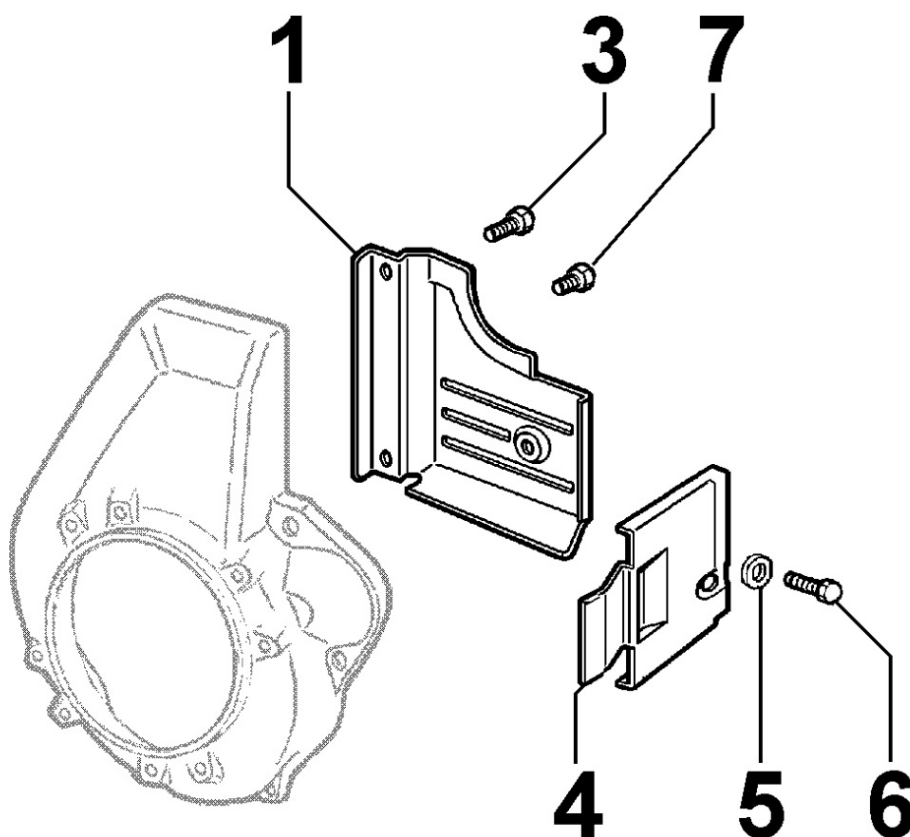

8072180060 - COOLING PLATES

Pos	Kit	Included In	Code	Description	Qty	Old Code	Tech. Info
1			ED0050664040-S	BLACK METAL SHEET ANTIPH	1		
3			ED0097901380-S	SCREW M6x10/SCREW M6x10	3		
4			ED0050663340-S	LAMIERA/PANEL N	1		
5			ED0075550040-S	*BEL WASHER D11/6.4 0.5 TH	2		
6			ED0098651220-S	VITE/SCREW	1