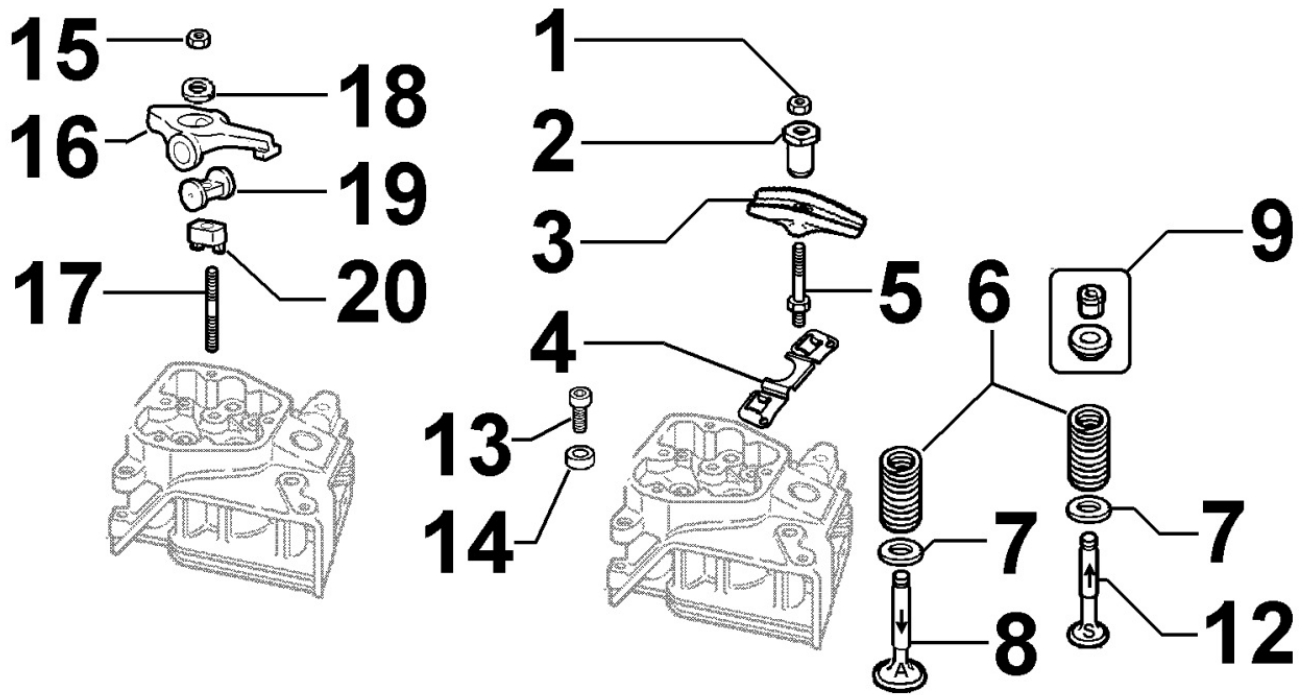

8036180020 - ROCKER ARMS / VALVES

Pos	Kit	Included In	Code	Description	Qty	Old Code	Tech. Info
6			ED0057551550-S	VALVE SPRING D	2		
7			ED0034301140-S	LOWER CUP	2		
8			ED0096521630-S	INTAKE VALVE	1		
9			ED0064101360-S	CUP COLLET SET 15LD400	2		
12			ED0096851550-S	EXHAUST VALVE	1		
15			ED0032030500-S	SELF LOCKING NUT M6 X 1	2		
16			ED0015412580-S	ROCKER ARM	2		▲
17			ED0067600970-S	STUD M6X30 UNI5914 CLASS 8.8	2		
18			ED0076200170-S	PL WASHER D14/6.2 0.5 THK C70	2		
19			ED0060451500-S	PERNO PIN	2		▲
20			ED0035120220-S	DISTANZIALE/SPACER	2		▲