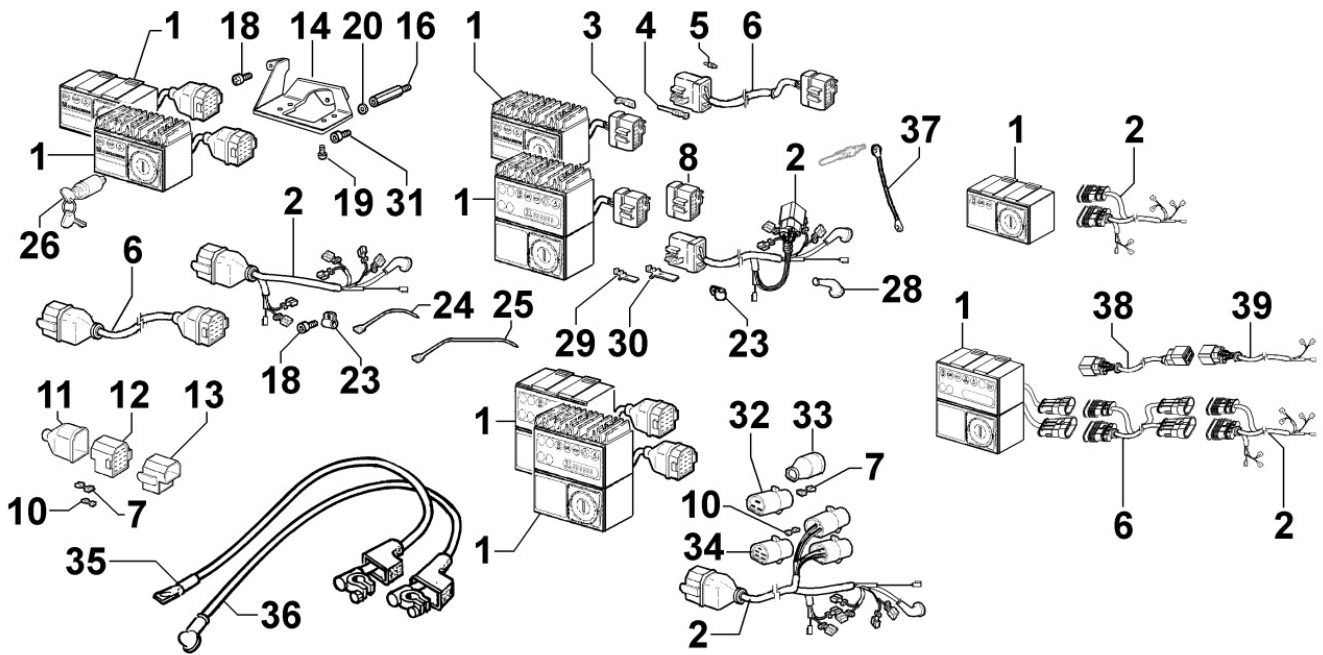

8103180860 - CONTROL PANEL / ENGINE WIRES

Pos	Kit	Included In	Code	Description	Qty	Old Code	Tech. Info
0			ED0097320840-S	SOC HEAD SCR M6X12L UNI5931 ST	2		
0			ED0075550040-S	*BEL WASHER D11/6.4 0.5 TH	1		
1			ED0072454910-S	CONTROL PANEL 12V	1		
2			ED0021864190-S	COMPL. WIRE WITH NEW CONNECT.	1		
14			ED0088363310-S	SUPPORT	1		
16			ED0025011580-S	HOLLOW STUD	1		
18			ED0097901380-S	SCREW M6x10/SCREW M6x10	1		
19			ED0097900280-S	SCREW TC 5X10 DIN7985 5S+Zn.b	5		
20			ED0076250070-S	WASHER D12/6 1 THK	1		
23			ED0036170180-S	CLAMP D.6	1		
25			ED0024710140-S	COLLARE/COLLAR N 10	2