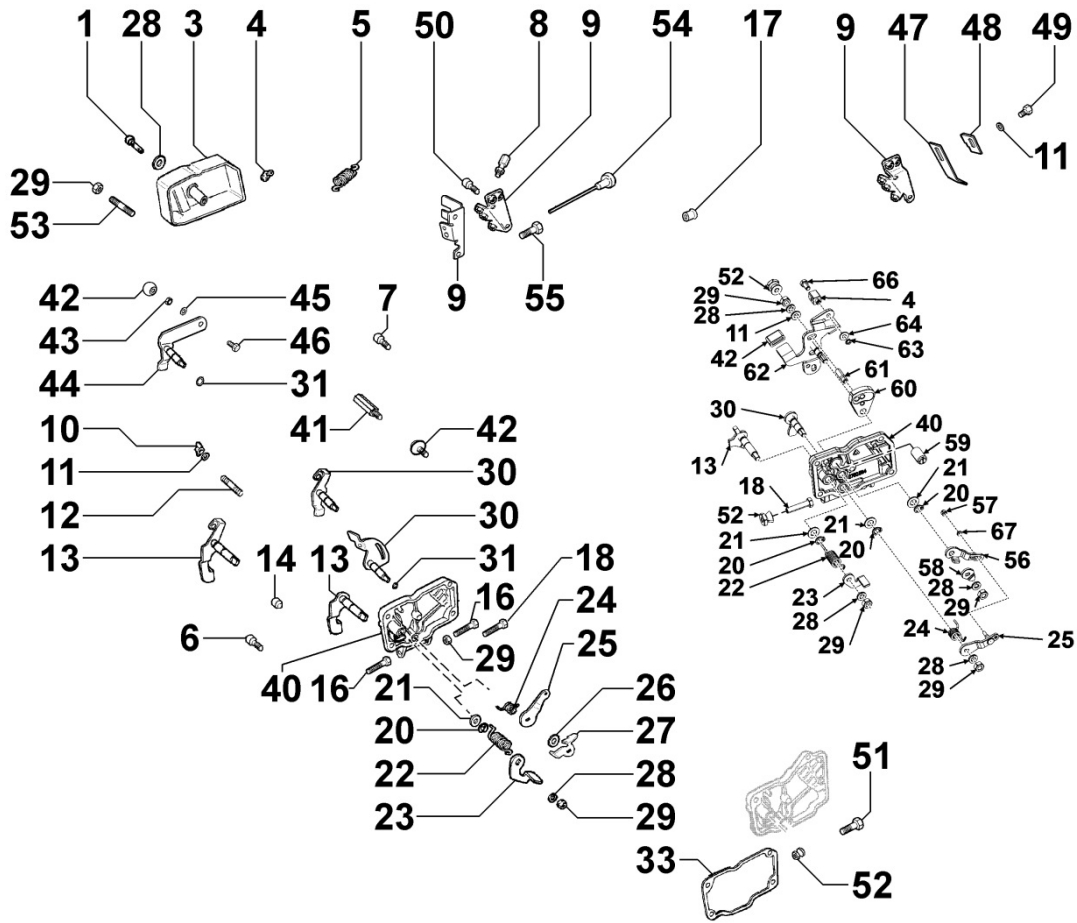

8051180320 - CONTROLS

Pos	Kit	Included In	Code	Description	Qty	Old Code	Tech. Info
0			KDISC.		2	ED0097303140-S	
0			ED0076250590-S	WASHER	2	ED0076250760-S	
0			ED0076251240-S	WASHER	1		
6			ED0097300080-S	SCREW 6X10-5931-8.8+Zn.B	3		
7			ED0097303370-S	HEX SOC BUTTON HEAD SCR M6X16L	2		
9			ED0085100020-S	BRACK. FOR COMM. & SOL. VALVE	1		
10			ED0032000020-S	WING NUT 6X1 UNI5448+ZNB	1		
11			ED0076250070-S	WASHER D12/6 1 THK	1		
12			ED0067600470-S	STUD BOLT M6X16 UNI 5911	1		
16		(A)	ED0017600270-S	HEX BOLT M6X40L STEEL 8.	2		
20		(A)	ED0012400020-S	EXT. CIRCLIP D8/7.6 0.8	2		
21		(A)	ED0076251050-S	PL. WASHER D15/8.2 0.5 THK STE	2		
22		(A)	ED0056000390-S	SPRING STOP LEVER 15LD	1		
23		(A)	KDISC.		1	ED0052011290-S	
24		(A)	ED0056000380-S	SPRING ACC. LEVER 15LD	1		
28		(A)	ED0075650040-S	SPRING WASHER D11.1/6.1 1.3 TH	2		
29		(A)	ED0032400080-S	NUT M6-CI.8 type 1-ISO	3		
30		(A)	ED0052009820-S	ACC.LEVER STD ASSY 15LD225-400	1		
31		(A)	ED0012000410-S	O-RING D8.04/4.48 1.78 T	2		
33			ED0044311980-S	CONTROL COVER GASKET	1		
40	(A)		ED0027505720-S	CONTROL COVER	1		
52			ED0033002730-S	Antitampering screw M6 1.2KGM	1