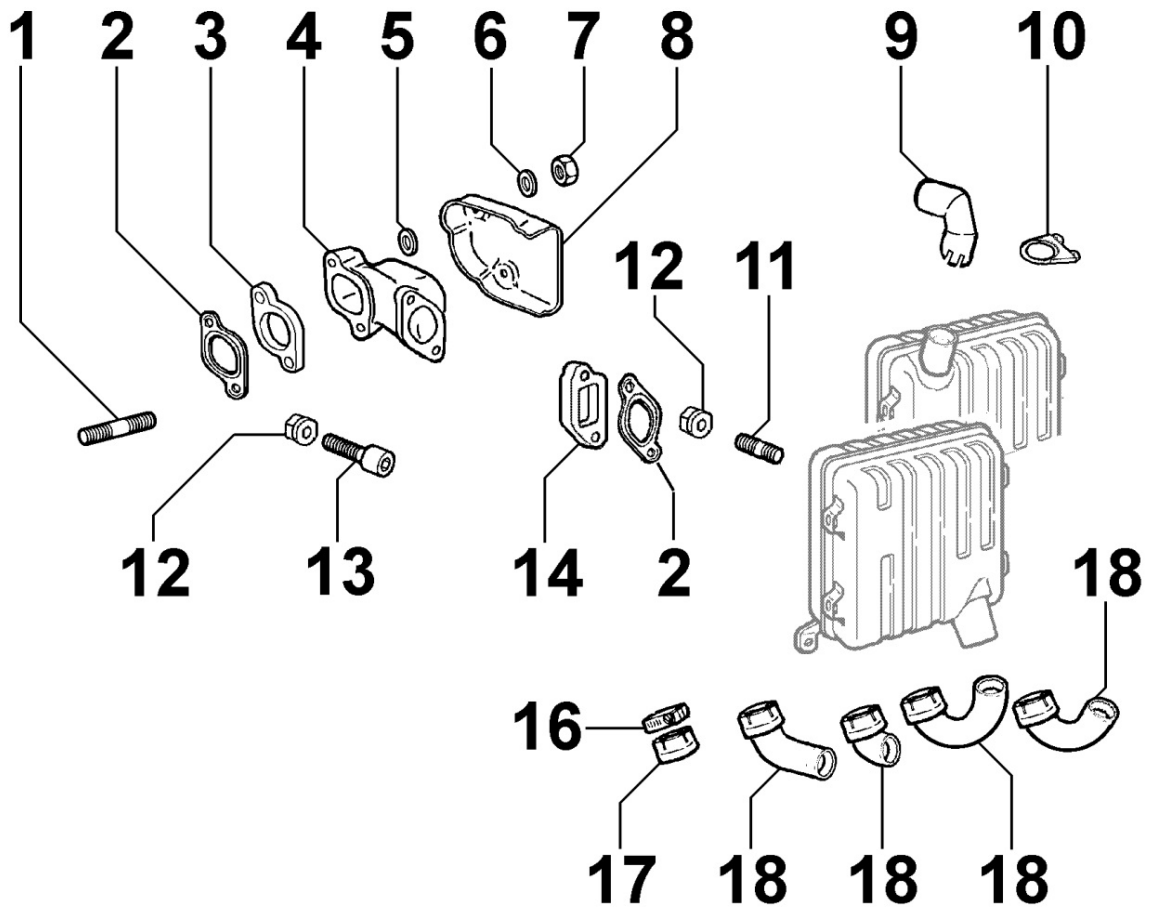

8087180030 - EXHAUST GAS ACCESSORIES

Pos	Kit	Included In	Code	Description	Qty	Old Code	Tech. Info
16			ED0036301940-S	CLAMP DIN3017-D20-32A AP	1		
18			ED0091701290-S	ELBOW FOR MUFFLER 15LD	1