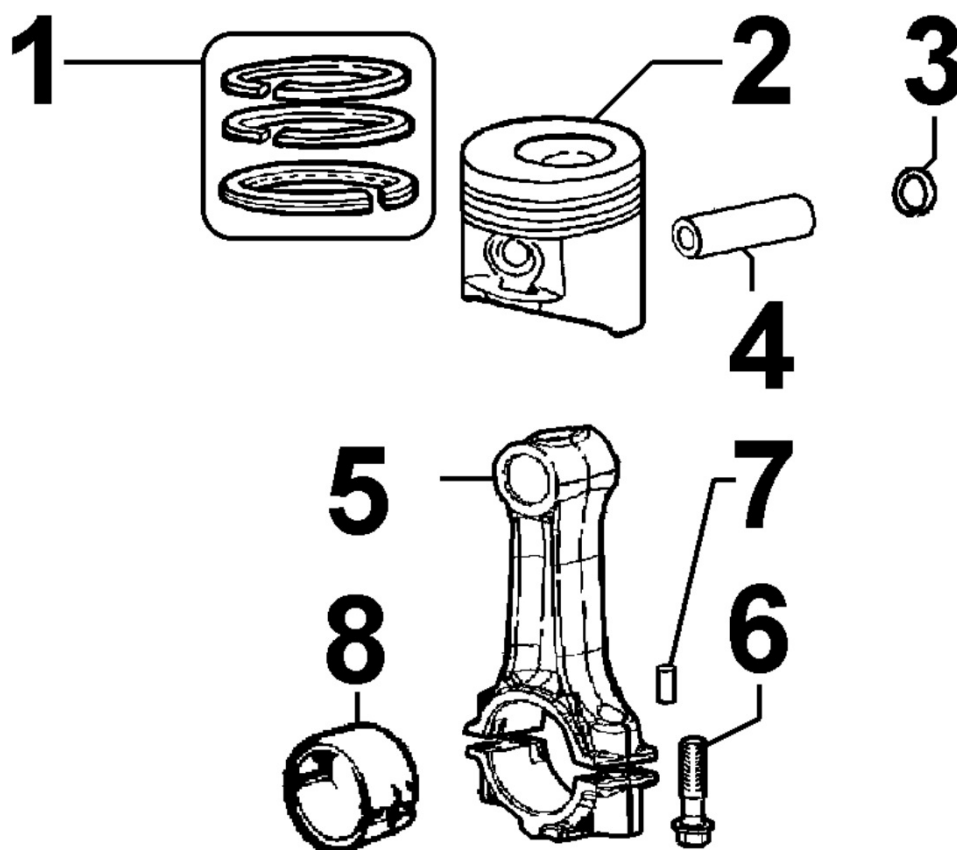


PB-KD440-9005

Spare Parts Catalogue

§KD15-440/GE (#PB-KD440-9005A)

Update Date 21/11/2018

Print Date 26/11/2018

Tavola ricambi

Index	Description
8010180360	CRANKSHAFT
8011180180	PISTON / CONNECTING ROD
8012180070	FLYWHEEL
8013180020	EQUALIZER SHAFT
8020180350	CRANKCASE
8021180040	CYLINDER HEAD
8022180090	HEAD COVER
8024180010	TIMING GEAR SIDE SUPPORT
8030180430	INJECTION SYSTEM
8035180190	CAMSHAFT
8036180020	ROCKER ARMS / VALVES
8037180060	COMPRESSION RELEASE
8040180010	OIL PUMP
8042180010	OIL FILTER
8043180010	OIL DIPSTICK
8044180010	OIL PRESSURE VALVE
8050180220	SPEED GOVERNOR
8051180320	CONTROLS
8052180240	ELECTROVALVE
8061180050	FUEL FILTER
8062180030	FUEL FEED PUMP
8063180020	FUEL TANK
8064180420	FUEL LINES
8070180120	AIR SHROUD
8072180060	COOLING PLATES
8081180660	AIR FILTER
8086180060	EXHAUST MUFFLER
8087180030	EXHAUST GAS ACCESSORIES
8100180300	VOLTAGE ALTERNATOR
8101180040	STARTING MOTOR
8102180270	OIL PRESSURE SWITCH
8103180860	CONTROL PANEL / ENGINE WIRES
8110180080	STARTING
8120180250	RECOIL STARTING

8010180360 - CRANKSHAFT

Pos	Kit	Included In	Code	Description	Qty	Old Code	Tech. Info
1	(A)		ED0010514290-S	CRANKSHAFT	1	ED0010513390-S	
2		(A)	ED0090801320-S	PLUG AVSEAL D6 02961-00607	1		
3		(A)	ED0022800670-S	KEY	1		

8011180180 - PISTON / CONNECTING ROD

Pos	Kit	Included In	Code	Description	Qty	Old Code	Tech. Info
1		(B)	ED0082112820-S	SEGMENTS SERIES STD 15LD440	1		
2	(B)		ED0065028980-S	PISTON STD. COMPLETE15LD440 EPA2	1		
3		(B)	ED0011600650-S	PISTON PIN CIRCLIP	2		
4		(B)	ED0084801030-S	PISTON PIN 15LD440	1		
5	(A)		ED0015263020-S	COMPLETE CONNECTING ROD	1		▲
6		(A)	ED0017701770-S	BOLT	2		▲
8			ED0016401520-S	HALF BEAR. STD KIT 15LD400/441	1		▲
8			ED0016401530-S	BRONZ.BIELLA -0.25 15LD400/441	1		▲
8			KDISC.		1	ED0016401540-S	