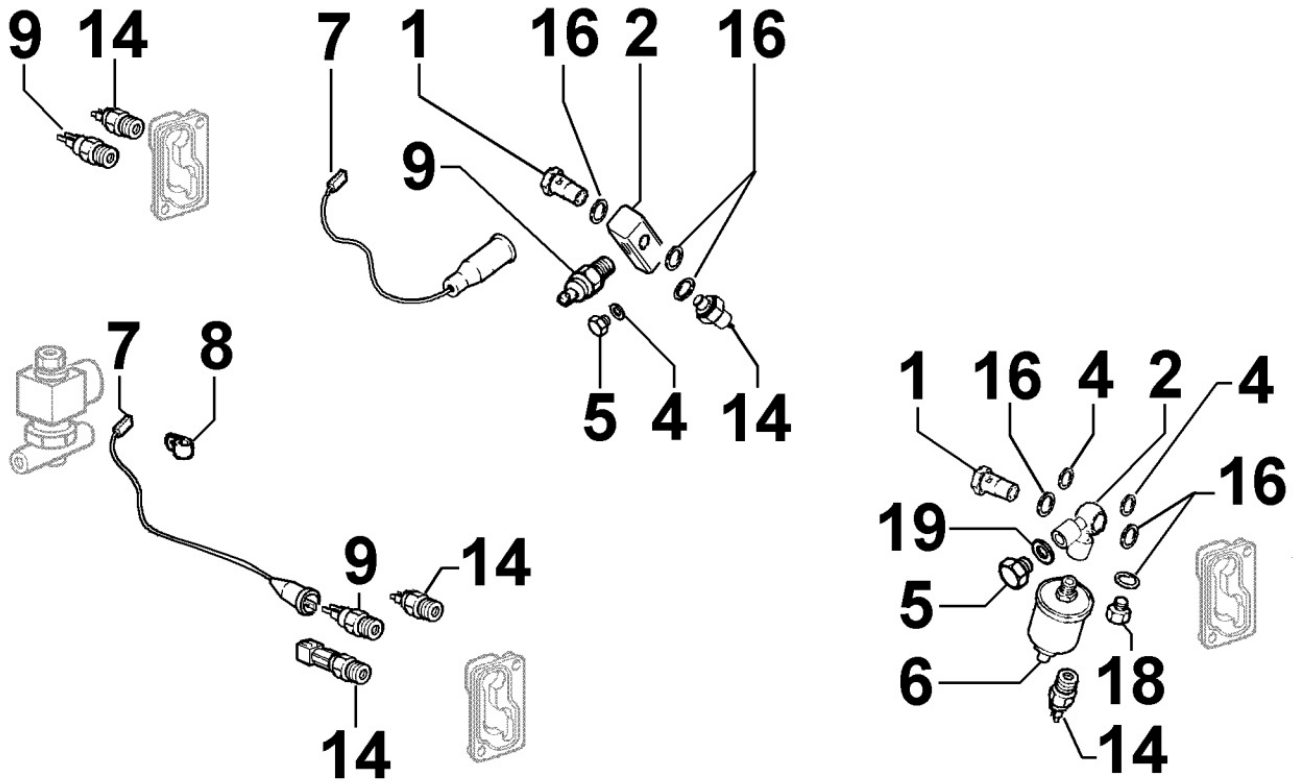

8102180270 - OIL PRESSURE SWITCH

Pos	Kit	Included In	Code	Description	Qty	Old Code	Tech. Info
1			ED0019012050-S	SCREW FITTING	1		
2			ED0015572150-S	FITTING FOR PRESSURE	1		
4			ED0046700590-S	COPPER WASHER D14/10.2 1.	2		
7			ED0021858960-S	CABLE	1		
8			ED0036170180-S	CLAMP D.6	1		
9			ED0050412670-S	SWITCH	1		
14			ED0067450010-S	OIL PRESSURE SWITCH	1