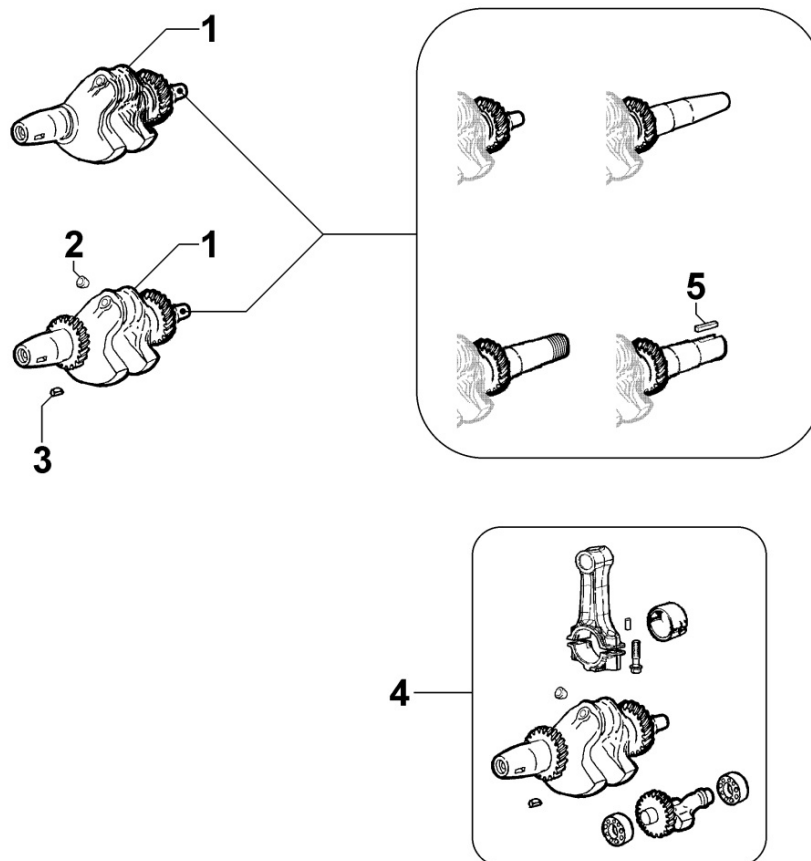


PB-KD440-9005

Spare Parts Catalogue

§KD15-440/GE (#PB-KD440-9005A)

Update Date 21/11/2018

Print Date 26/11/2018

Tavola ricambi

Index	Description
8010180360	CRANKSHAFT
8011180180	PISTON / CONNECTING ROD
8012180070	FLYWHEEL
8013180020	EQUALIZER SHAFT
8020180350	CRANKCASE
8021180040	CYLINDER HEAD
8022180090	HEAD COVER
8024180010	TIMING GEAR SIDE SUPPORT
8030180430	INJECTION SYSTEM
8035180190	CAMSHAFT
8036180020	ROCKER ARMS / VALVES
8037180060	COMPRESSION RELEASE
8040180010	OIL PUMP
8042180010	OIL FILTER
8043180010	OIL DIPSTICK
8044180010	OIL PRESSURE VALVE
8050180220	SPEED GOVERNOR
8051180320	CONTROLS
8052180240	ELECTROVALVE
8061180050	FUEL FILTER
8062180030	FUEL FEED PUMP
8063180020	FUEL TANK
8064180420	FUEL LINES
8070180120	AIR SHROUD
8072180060	COOLING PLATES
8081180660	AIR FILTER
8086180060	EXHAUST MUFFLER
8087180030	EXHAUST GAS ACCESSORIES
8100180300	VOLTAGE ALTERNATOR
8101180040	STARTING MOTOR
8102180270	OIL PRESSURE SWITCH
8103180860	CONTROL PANEL / ENGINE WIRES
8110180080	STARTING
8120180250	RECOIL STARTING

8010180360 - CRANKSHAFT

Pos	Kit	Included In	Code	Description	Qty	Old Code	Tech. Info
1	(A)		ED0010514290-S	CRANKSHAFT	1	ED0010513390-S	
2		(A)	ED0090801320-S	PLUG AVSEAL D6 02961-00607	1		
3		(A)	ED0022800670-S	KEY	1		

8011180180 - PISTON / CONNECTING ROD

Pos	Kit	Included In	Code	Description	Qty	Old Code	Tech. Info
1		(B)	ED0082112820-S	SEGMENTS SERIES STD 15LD440	1		
2	(B)		ED0065028980-S	PISTON STD. COMPLETE15LD440 EPA2	1		
3		(B)	ED0011600650-S	PISTON PIN CIRCLIP	2		
4		(B)	ED0084801030-S	PISTON PIN 15LD440	1		
5	(A)		ED0015263020-S	COMPLETE CONNECTING ROD	1		▲
6		(A)	ED0017701770-S	BOLT	2		▲
8			ED0016401520-S	HALF BEAR. STD KIT 15LD400/441	1		▲
8			ED0016401530-S	BRONZ.BIELLA -0.25 15LD400/441	1		▲
8			KDISC.		1	ED0016401540-S	