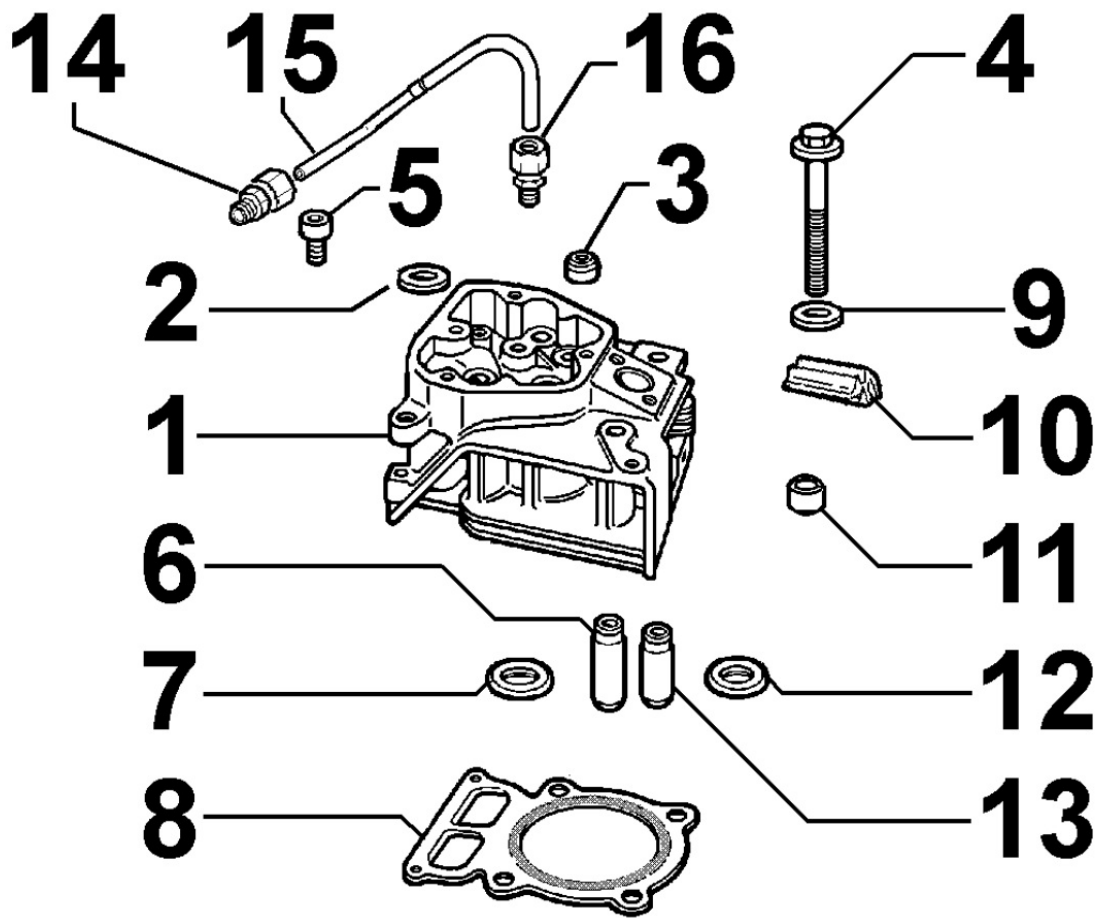

8021180040 - CYLINDER HEAD

Pos	Kit	Included In	Code	Description	Qty	Old Code	Tech. Info
1	(A)		ED0092009190-S	CYLINDER HEAD	1		
2			ED0076250610-S	PLAIN WASHERS 8,4X16X3	1		
3			ED0045350150-S	VALVE STEM SEAL	2		
4			ED0018621520-S	CYLINDER HEAD BOLT	4		
5			ED0097320780-S	SOC HEAD CAP SCR M6X25 8.8	2		▲
6	(A)		ED0048452180-S	VALVE GUIDE INTAKE F	1		
7	(A)		ED0080002190-S	VALVE SEAT EXHAUST	1		
8			ED0047307540-S	HEAD GASKET 15LD440 SP.1,0	1		▲
8			ED0047307550-S	HEAD GASKET 15LD440 SP.1,1	1		▲
8			ED0047307560-S	HEAD GASKET 15LD440 SP.1,2	1		▲
8			ED0047307620-S	GASKET THICKNESS 1mm INCREASED 1mm	1		▲
8			ED0047307630-S	GRAFPAK GASKET	1		▲
8			ED0047307640-S	GASKET SP.1.2	1		▲
9			ED0076251300-S	WASHER D19/10.2 1.0 THK	4		
10			ED0047755880-S	GASKET	1		
11			ED0019701400-S	CYL DOWEL D13/11 15 LONG	2		
12	(A)		ED0080002180-S	VALVE SEAT INLET	1		
13	(A)		ED0048452820-S	VALVE GUIDE EXHAUST	1		
14			ED0073450990-S	UNION	1		
15			ED0093460950-S	HOSE	1		
16			ED0073450980-S	UNION	1