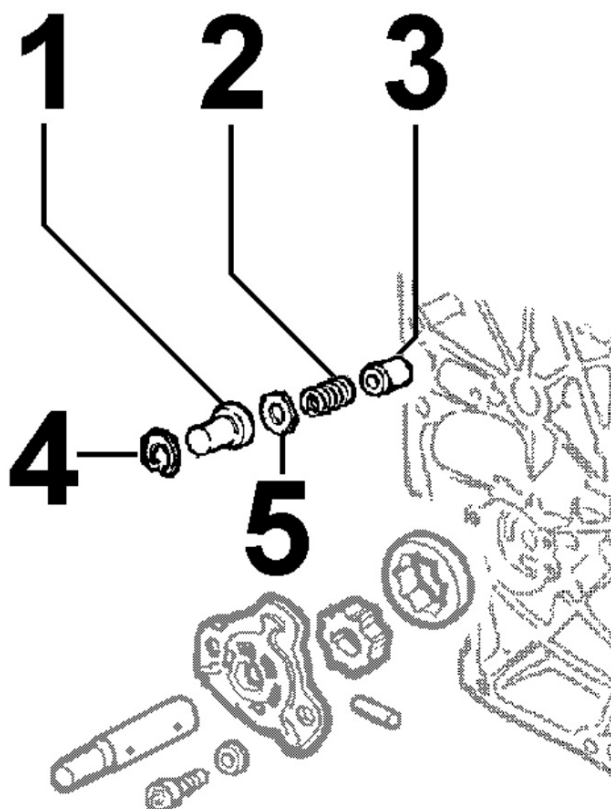

8044180010 - OIL PRESSURE VALVE

Pos	Kit	Included In	Code	Description	Qty	Old Code	Tech. Info
1			ED0079800770-S	SPRING RETAINER	1		
2			ED0056250230-S	MOLLA/SPRING N	1		
3			ED0064950740-S	MAX OIL PRES.PISTON	1		
4			ED0012400170-S	INT CIRCLIP D20/21.5 1.0 THK	1		
5			ED0076251050-S	PL. WASHER D15/8.2 0.5 THK STE	1		⚠