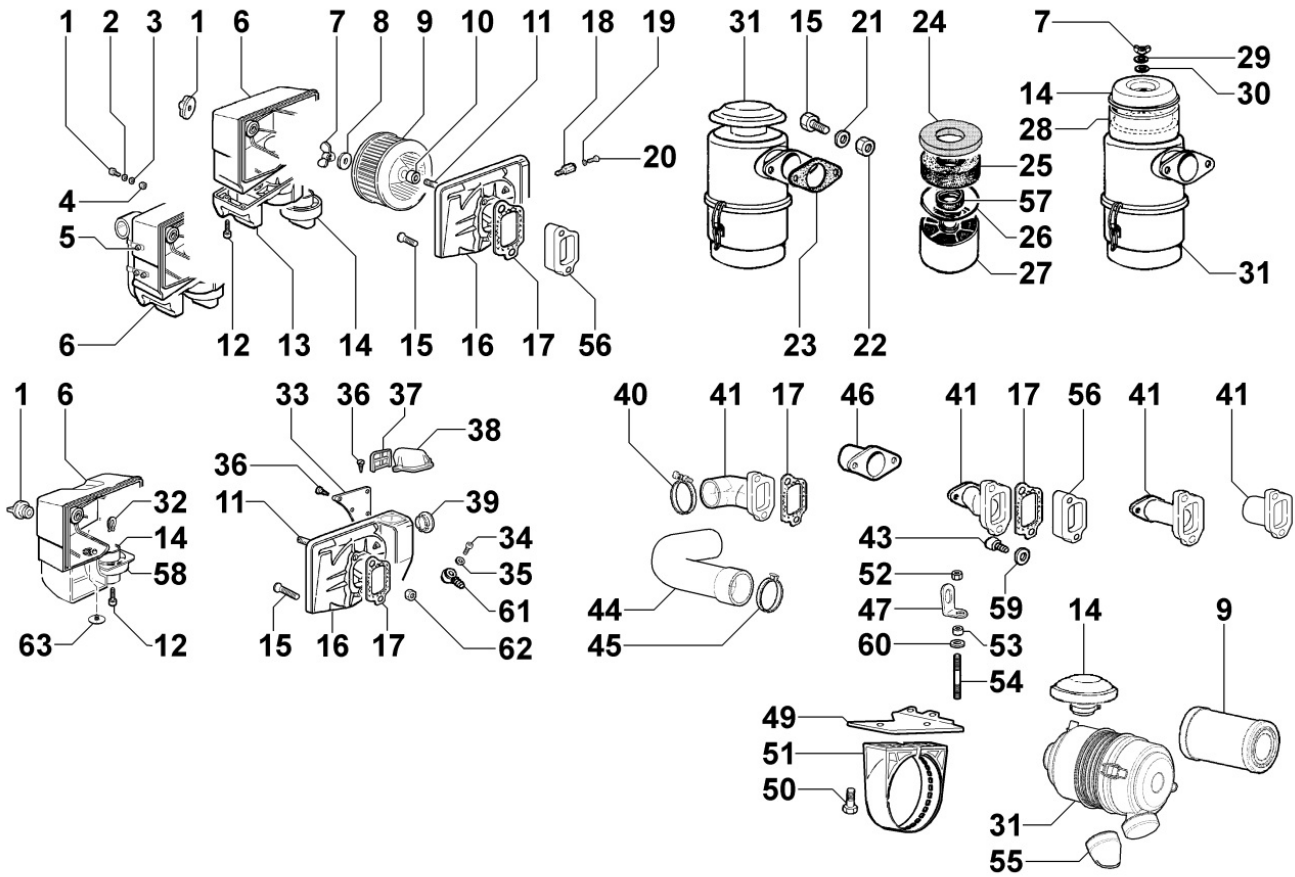

8081180660 - AIR FILTER

Pos	Kit	Included In	Code	Description	Qty	Old Code	Tech. Info
1		(A)	ED0065600010-S	AIR CLEANER COVER FIXING KNOB	1		
6	A		ED0027505560-S	COVER	1		
7			ED0032000060-S	WING NUT	1		
9			ED0021753300-S	AIR FILTER ELEMENT	1		▲
10			ED0012000290-S	O-RING	1		▲
11		(B)	ED0067601200-S	STUD M6	1		
16			ED0087413110-S	SUPP. FILT. AR. 440 RESTYL.	1	ED0087413060-S	
17			ED0044900960-S	GASKET	1		▲
32		(A)	ED0012410670-S	RING SEEG. E.D.18 INOX FOR SH.	1		▲
36		(B)	ED0098201680-S	*PHL HEAD SCR D3.9X9.5L	3		
43			ED0097301180-S	*SCREW M8x22 UNI5931-8.8+Z	2		
62		(B)	ED0032030480-S	NUT M 6X1 H=5,5 ACC.6S+ ZN.b	1		
63		(A)	ED0097001970-S	EXHAUST VALVE DUST	1