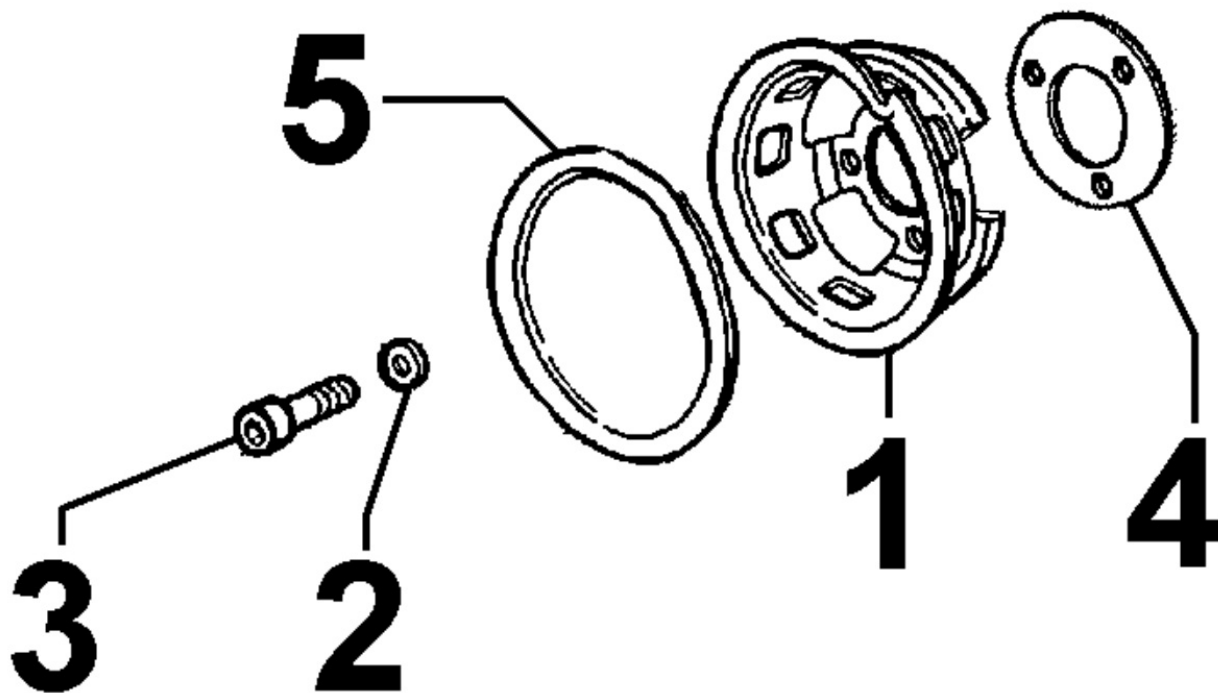

8110180080 - STARTING

Pos	Kit	Included In	Code	Description	Qty	Old Code	Tech. Info
1			ED0069611080-S	STARTING PULLEY GR.16	1		
1			ED0069611270-S	PULLEY	1		
2			ED0075650070-S	SPRING WASHER D14.2/8.2	3		
3			ED0097320630-S	SOC HEAD CAP SCR M8X35L 8.8	3		
5			ED0047765020-S	GASKET	1