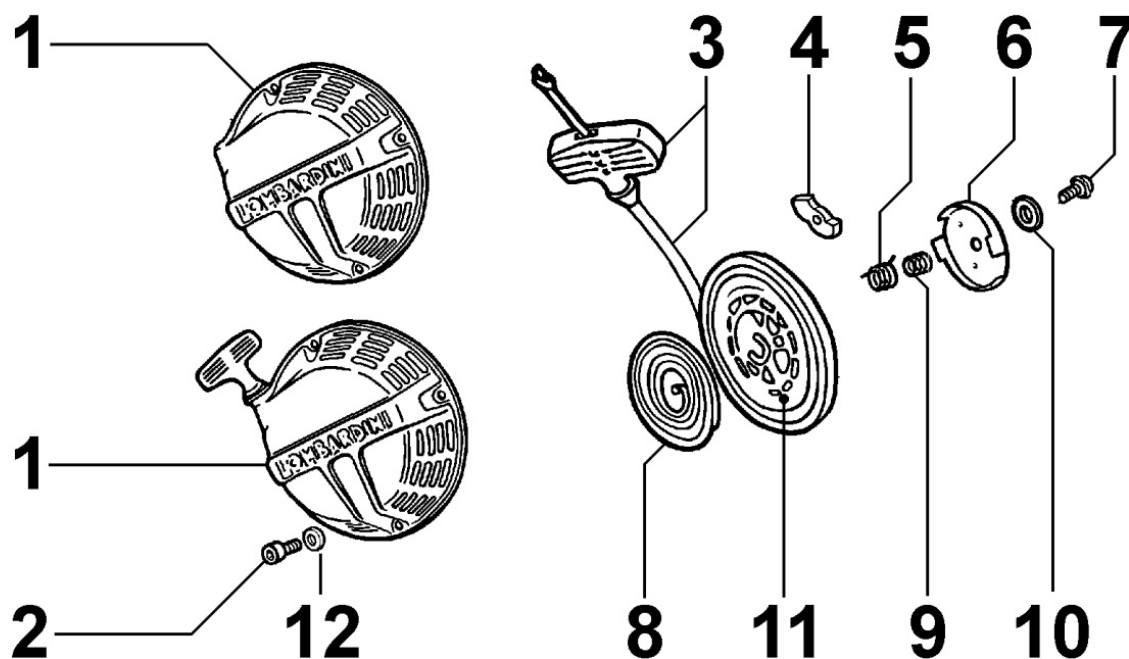

8120180250 - RECOIL STARTING

Pos	Kit	Included In	Code	Description	Qty	Old Code	Tech. Info
1	(A)		ED0014720570-S	RECOIL STARTER BLACK	1		
2			ED0097303090-S	SOC HEAD CAP SCR M6X8L 8.8	4		
3		(A)	ED0049040380-S	HANDLE	1	ED0040550440-S	
4		(A)	ED0050250970-S	RECOILTOOTH	2		
5		(A)	ED0056600660-S	MOLLA DI RICHIAMO AUTOAVVOLGEN	1		
6		(A)	ED0079800630-S	SCODELLINO COMANDO INNESTI PER	1		
7		(A)	ED0097303400-S	ALLEN S.	1		
8		(A)	ED0058015390-S	MOLLA A SPIRALE X AUTOAVVOLGEN	1		
9		(A)	ED0055900260-S	MOLLA FRIZIONE X AUTOAVVOLGENT	1		
10		(A)	ED0077011820-S	RONDELLA/WASHER D 10	1		
11		(A)	ED0071003770-S	PULEGGIA X AUTOAVV. DX E SX	1