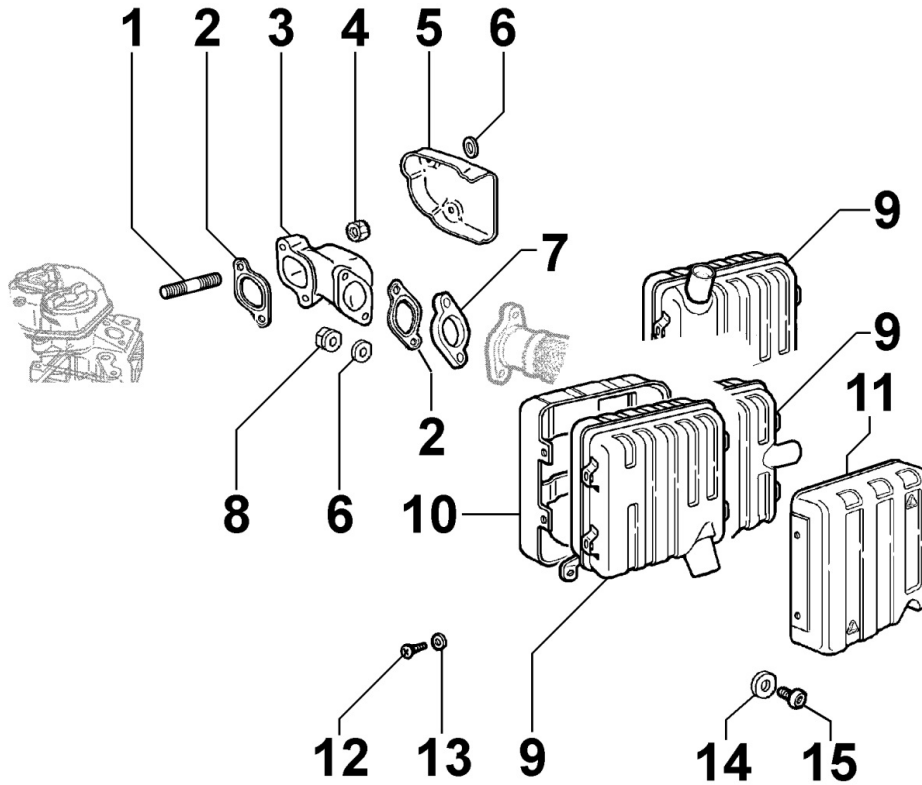

8086180060 - EXHAUST MUFFLER

Pos	Kit	Included In	Code	Description	Qty	Old Code	Tech. Info
1			ED0067800250-S	STUD	2	ED00676R0300-S	
2		(B)	ED0045011010-S	GASKET EXHAUST MANIFOLD	1		
3		(B)	ED0024864000-S	EXHAUST MANIFOLD 15LD400	1		
4			ED0032401720-S	NUT M8X1,25 5588 cl.8	2		
5		(A)	ED0069275950-S	PROT COVER EXH MANIFOLD 15LD	1		
6			ED0044800030-S	PAPER WASHER FOR EXHAUST MANIFOLD	4		
8		(B)	ED0032401650-S	FLG NUT M8 COPPER PLATED	2		
9			ED0054604650-S	MARMITTA/MUFFLER N	1		
10		(A)	ED0069273180-S	GUARD	1		
11		(A)	ED0069273190-S	GUARD	1		
12			ED0097900370-S	VITE/SCREW	4		
13			ED0075550270-S	X5 CR.NI1810 AISI3	4		
14			ED0075000200-S	PLAIN WASHERS 8,4X20X6	1		
15			ED0097301180-S	*SCREW M8x22 UNI5931-8.8+Z	1