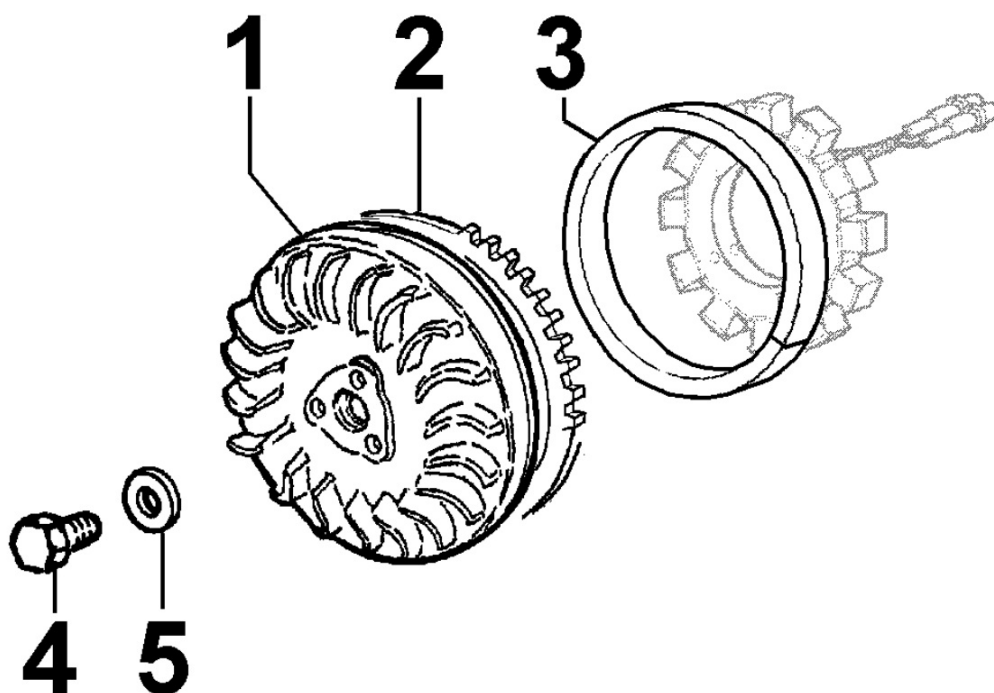

8012180070 - FLYWHEEL

Pos	Kit	Included In	Code	Description	Qty	Old Code	Tech. Info
1	(B)		ED0098816700-S	FLYWEEL WITH GEAR AND MAGNETE	1		
1	(A)	(B)	ED0098816020-S	COMPLETE FLYWHEEL RING G	1		
2		(A) (B)	ED0028162040-S	CORONA/RING GEAR N 15LD	1		
3		(B)	ED0020020190-S	PLASTOFERRITE ROTOR X 15LD440	1		
4			ED0018000300-S	FLYWHEEL HEX BOLT M14X35	1		
5			ED0076260430-S	PL WASHER D40/14.5 9 THK	1