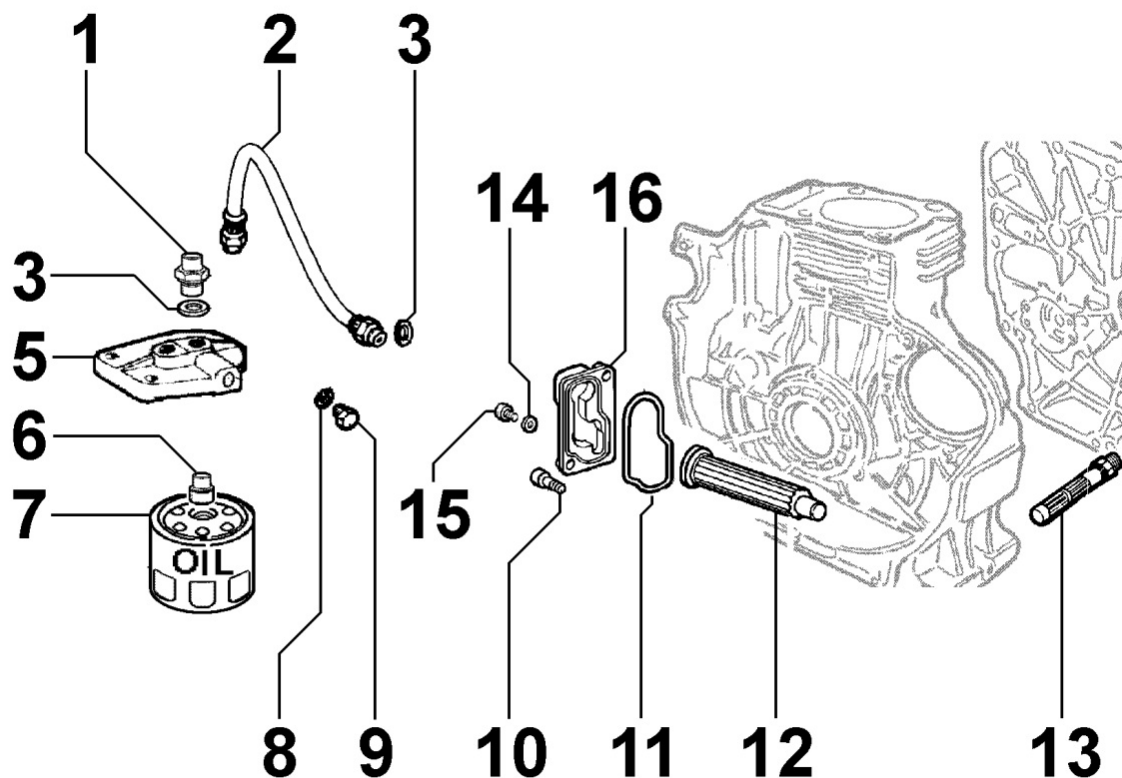

8042180010 - OIL FILTER

Pos	Kit	Included In	Code	Description	Qty	Old Code	Tech. Info
10			ED0097300130-S	SCREW TCEI 6X25-5931-12.	2		
11			ED0012003840-S	O RING	1		⚠
12			ED0021751550-S	OIL FILTER CARTRIDGE	1	ED0021751290-S	
13			ED00395R0150-S	OIL FILTER RY	1		
14			ED0046700600-S	COPPER WASHER	1		
15			ED0089650510-S	*HEXAGONAL PLUG M12X1,5	1		
16			ED0092201170-S	HEAD FILTRO	1		⚠