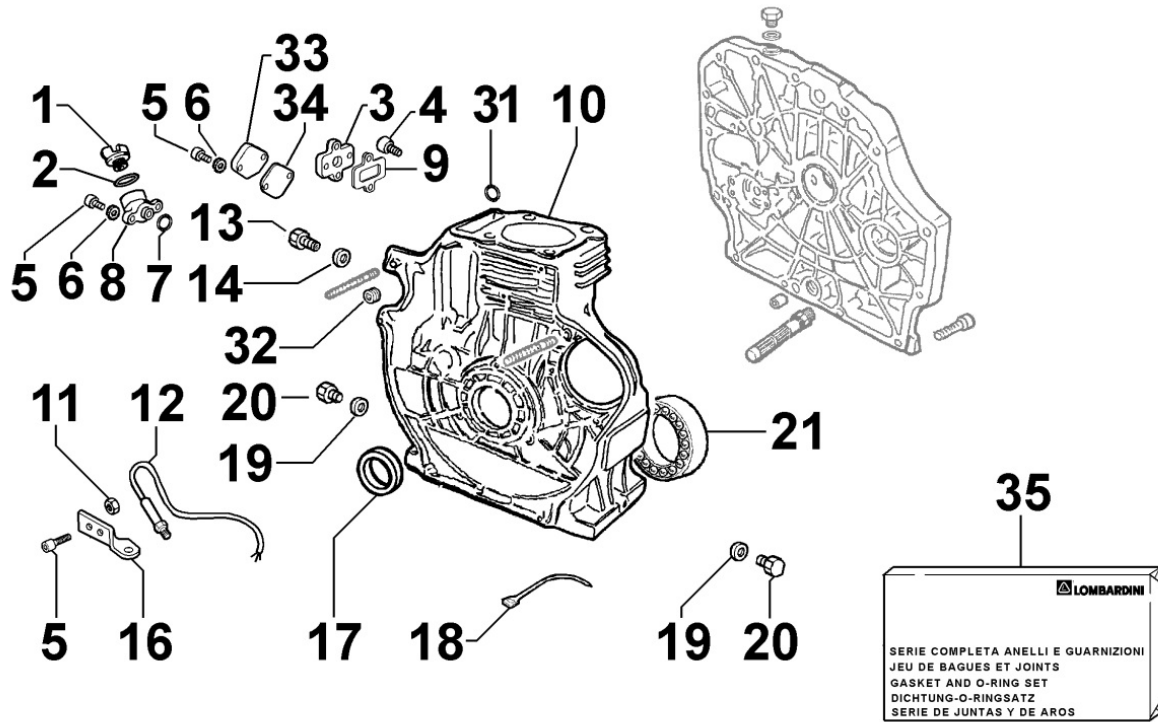

8020180350 - CRANKCASE

Pos	Kit	Included In	Code	Description	Qty	Old Code	Tech. Info
10			ED0015112310-S	CRANKCASE	1		
13			ED0019011690-S	BANJO BOLT M10X26L 1.25P	1		
14			ED0046700590-S	COPPER WASHER D14/10.2 1.	1		
17			ED0012135350-S	OIL SEAL RING 40X50X7 RIGHT	1		
19			ED0043500070-S	AL.WASHER D14.2x20x1	3		
20			ED0090400120-S	OIL DRAIN PLUG M14	1		
21			ED0030020810-S	BALL BEARING D90/40 23 THK	1		
31			ED0012000350-S	O-RING D11.22/7.66 1.78	1		
32			ED0097651110-S	TAPER PLUG 'D' C10	1		
35			ED0082051250-S	GASKET SET COMPLETE AND OR 15LD400-440	1