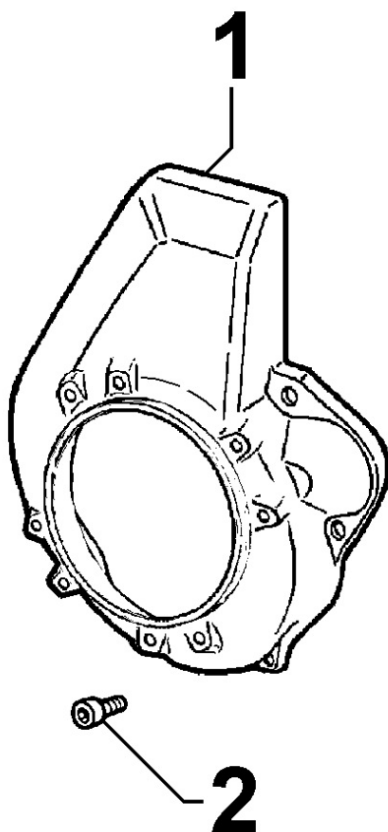

8070180120 - AIR SHROUD

Pos	Kit	Included In	Code	Description	Qty	Old Code	Tech. Info
1			ED0025697610-S	COMPLETE AIR SHROUD BLACK	1		
2			ED0097320840-S	SOC HEAD SCR M6X12L UNI5931 ST	5