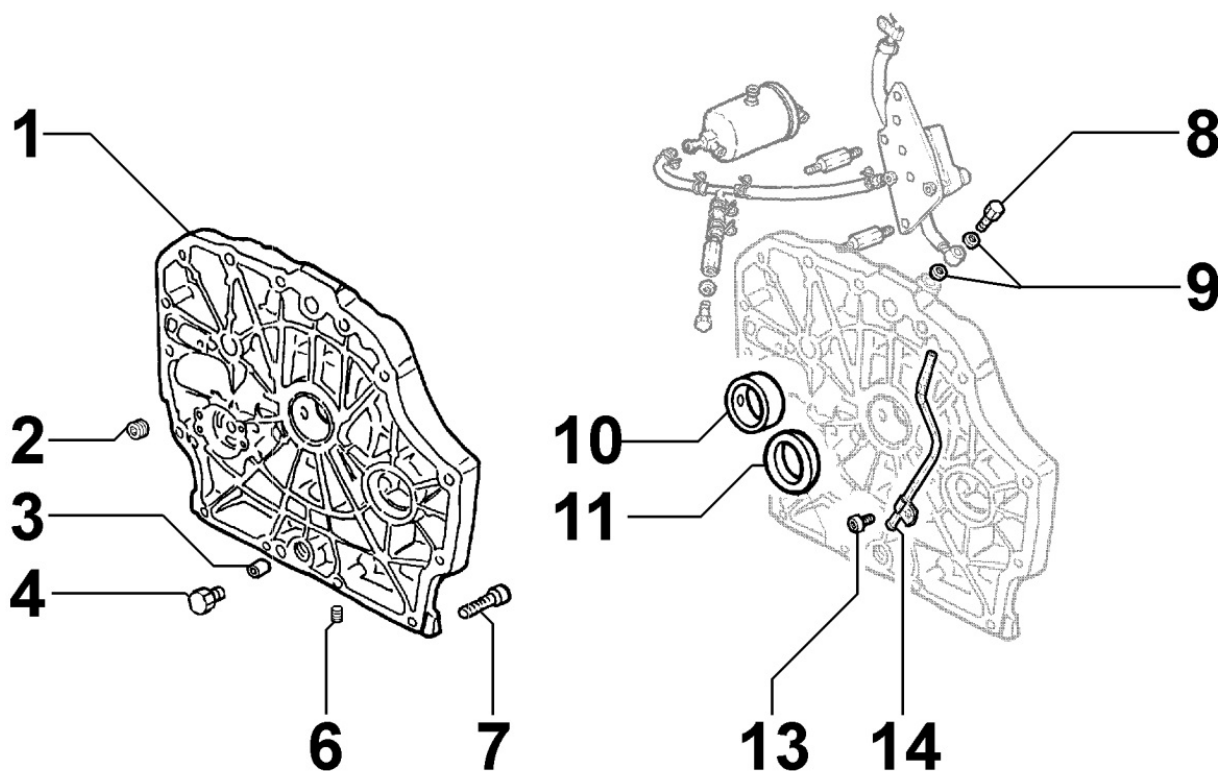

8024180010 - TIMING GEAR SIDE SUPPORT

Pos	Kit	Included In	Code	Description	Qty	Old Code	Tech. Info
1	(A)		ED0066458780-S	CASE COVER	1		
3			ED0019703380-S	CYL. DOWEL D11/8 18 LONG	2		
6			ED0097651620-S	VITE STEI 10X1 CONICA DI	2		
7			ED0097300310-S	SOC HEAD CAP SCR M8X40L 1	15		
10			ED0016112100-S	BUSH.B.CRSHT-0.25mm15LD400	1		
10			ED0016112110-S	BUSH B.CRSHT-0.50mm15LD400	1		
10			ED0016112120-S	BUSH B.CRSHT-1.0mm15LD400/440	1		
10		(A)	ED0016112090-S	BUSH B.CRSHTA STD SPARE 15LD	1	ED0016112020-S	
11			ED0012133900-S	OIL SEAL D50/30 7 THK	1